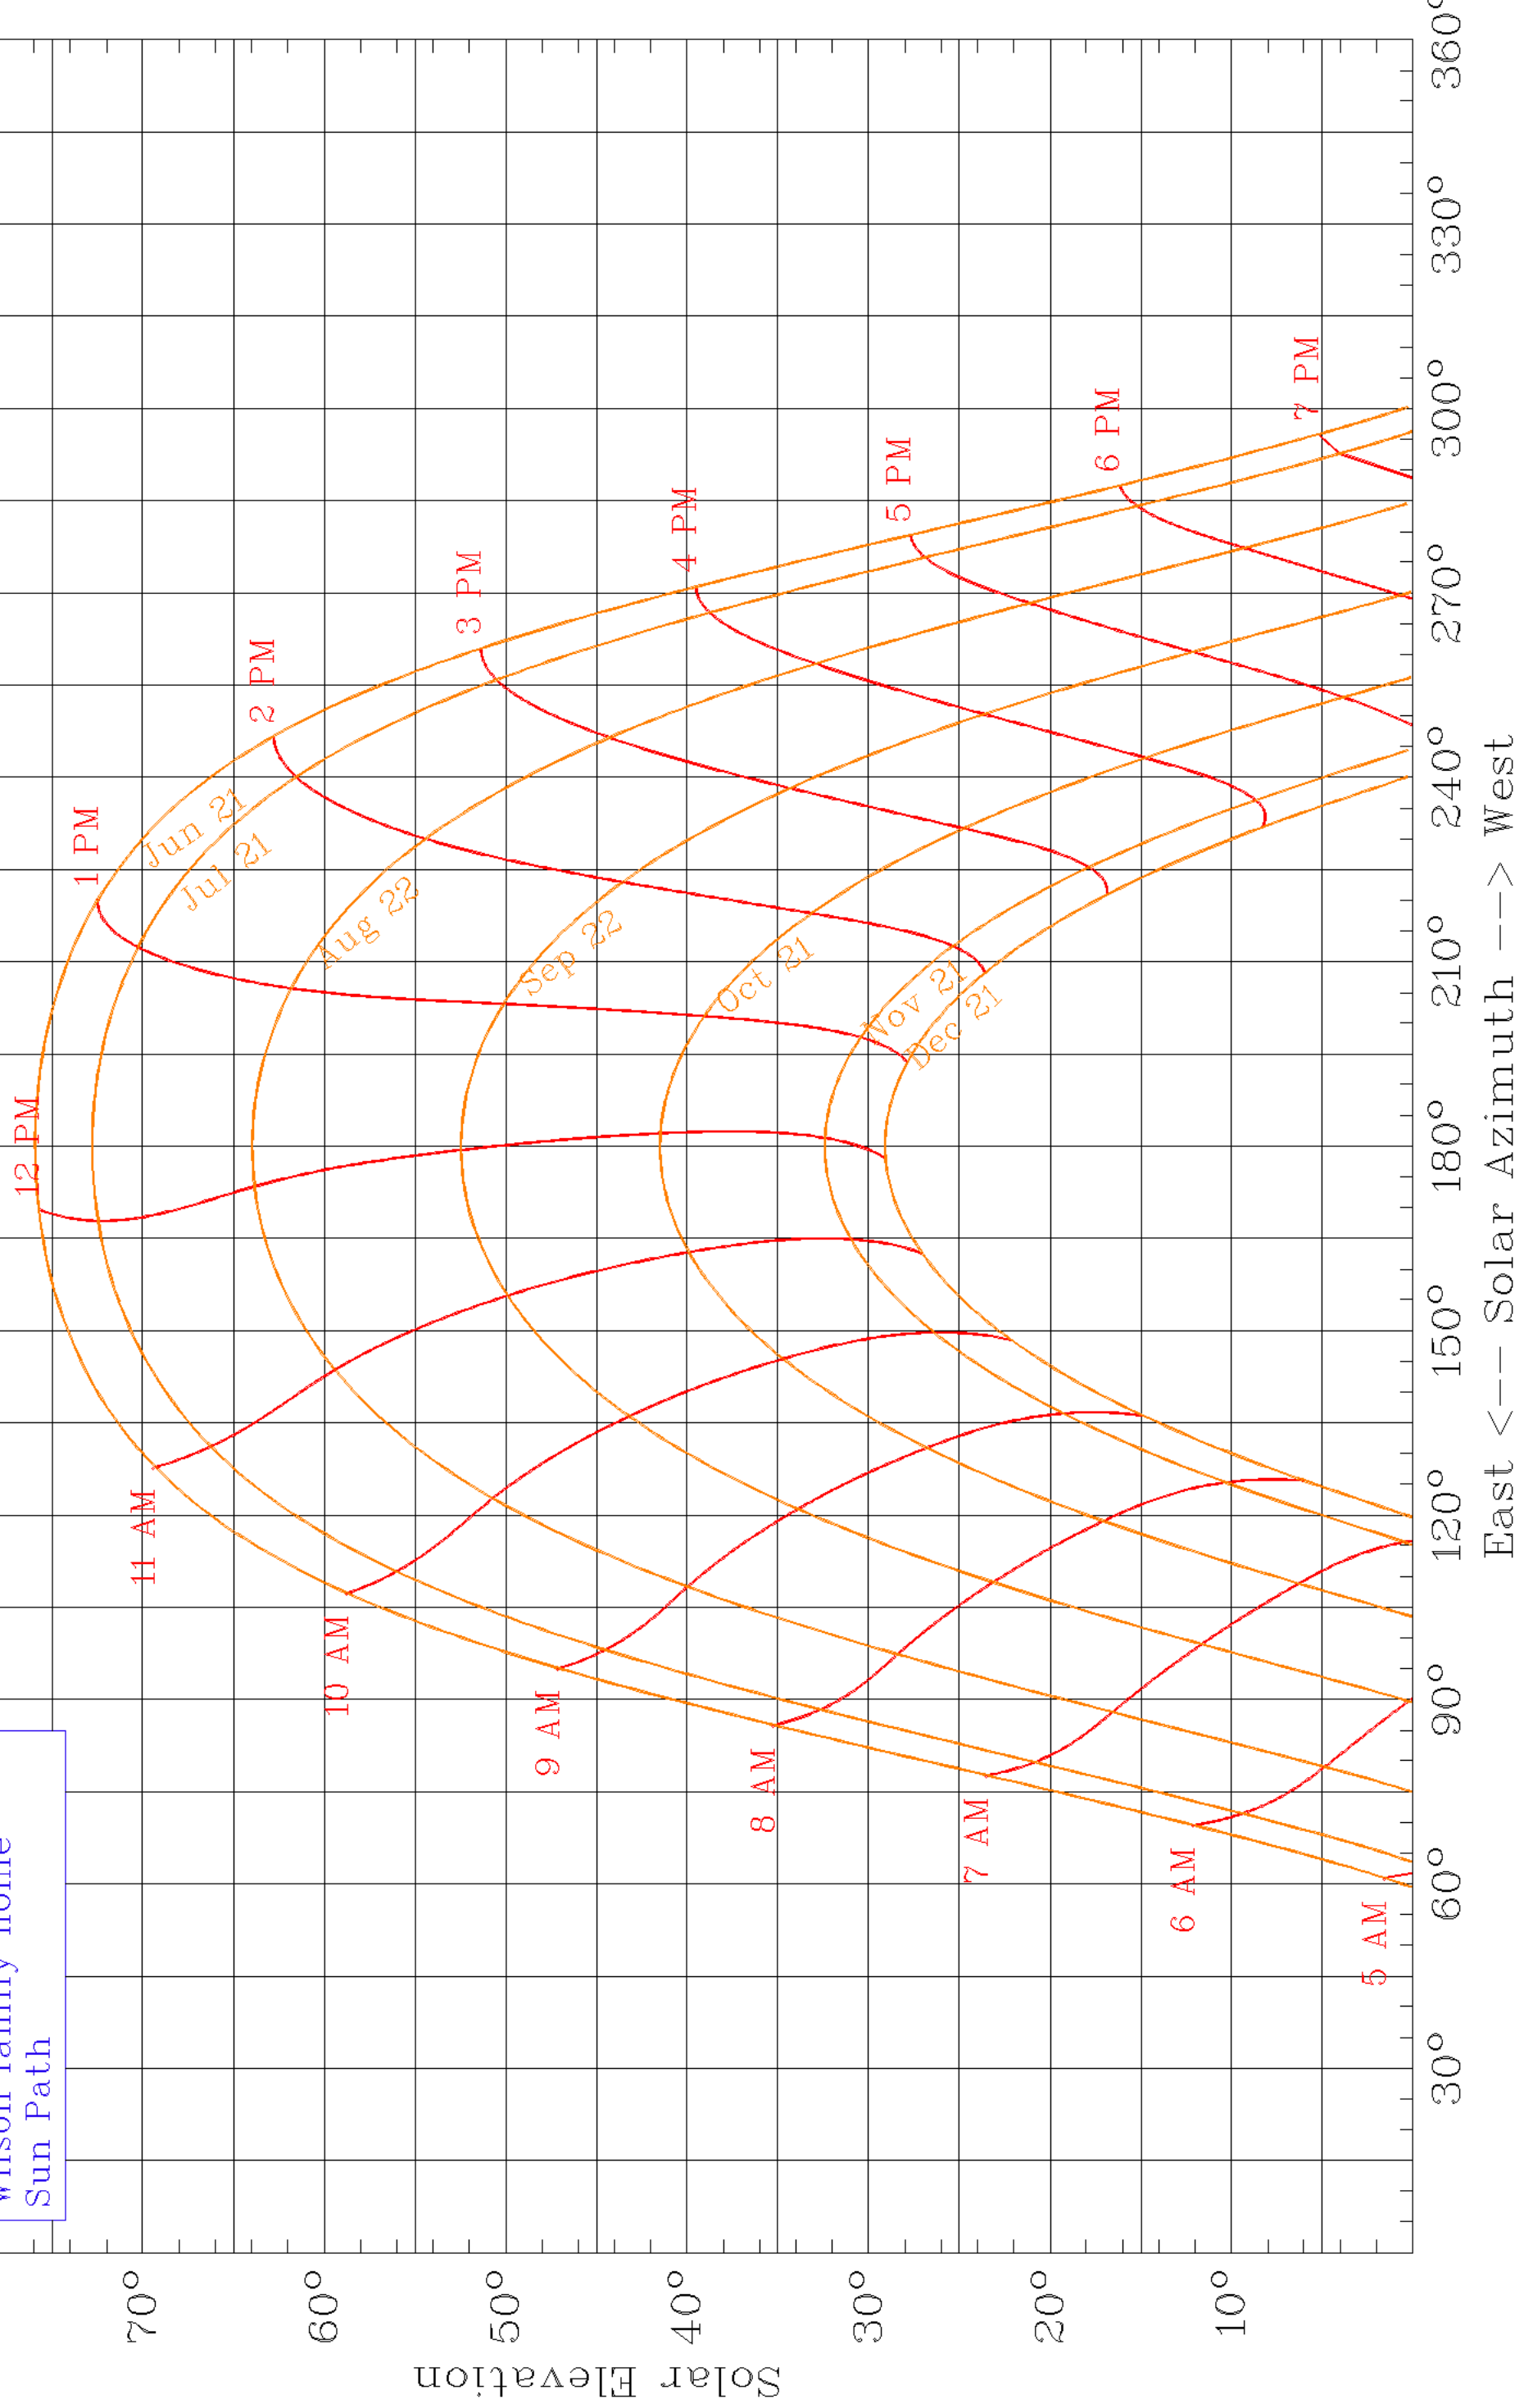

(c) Univ. of Oregon SRML
Sponsor: ETO
Lat: 37.5; Long: -122.27
(Standard) time zone: -8
Wilson family home
Sun Path

East <-- Solar Azimuth --> West