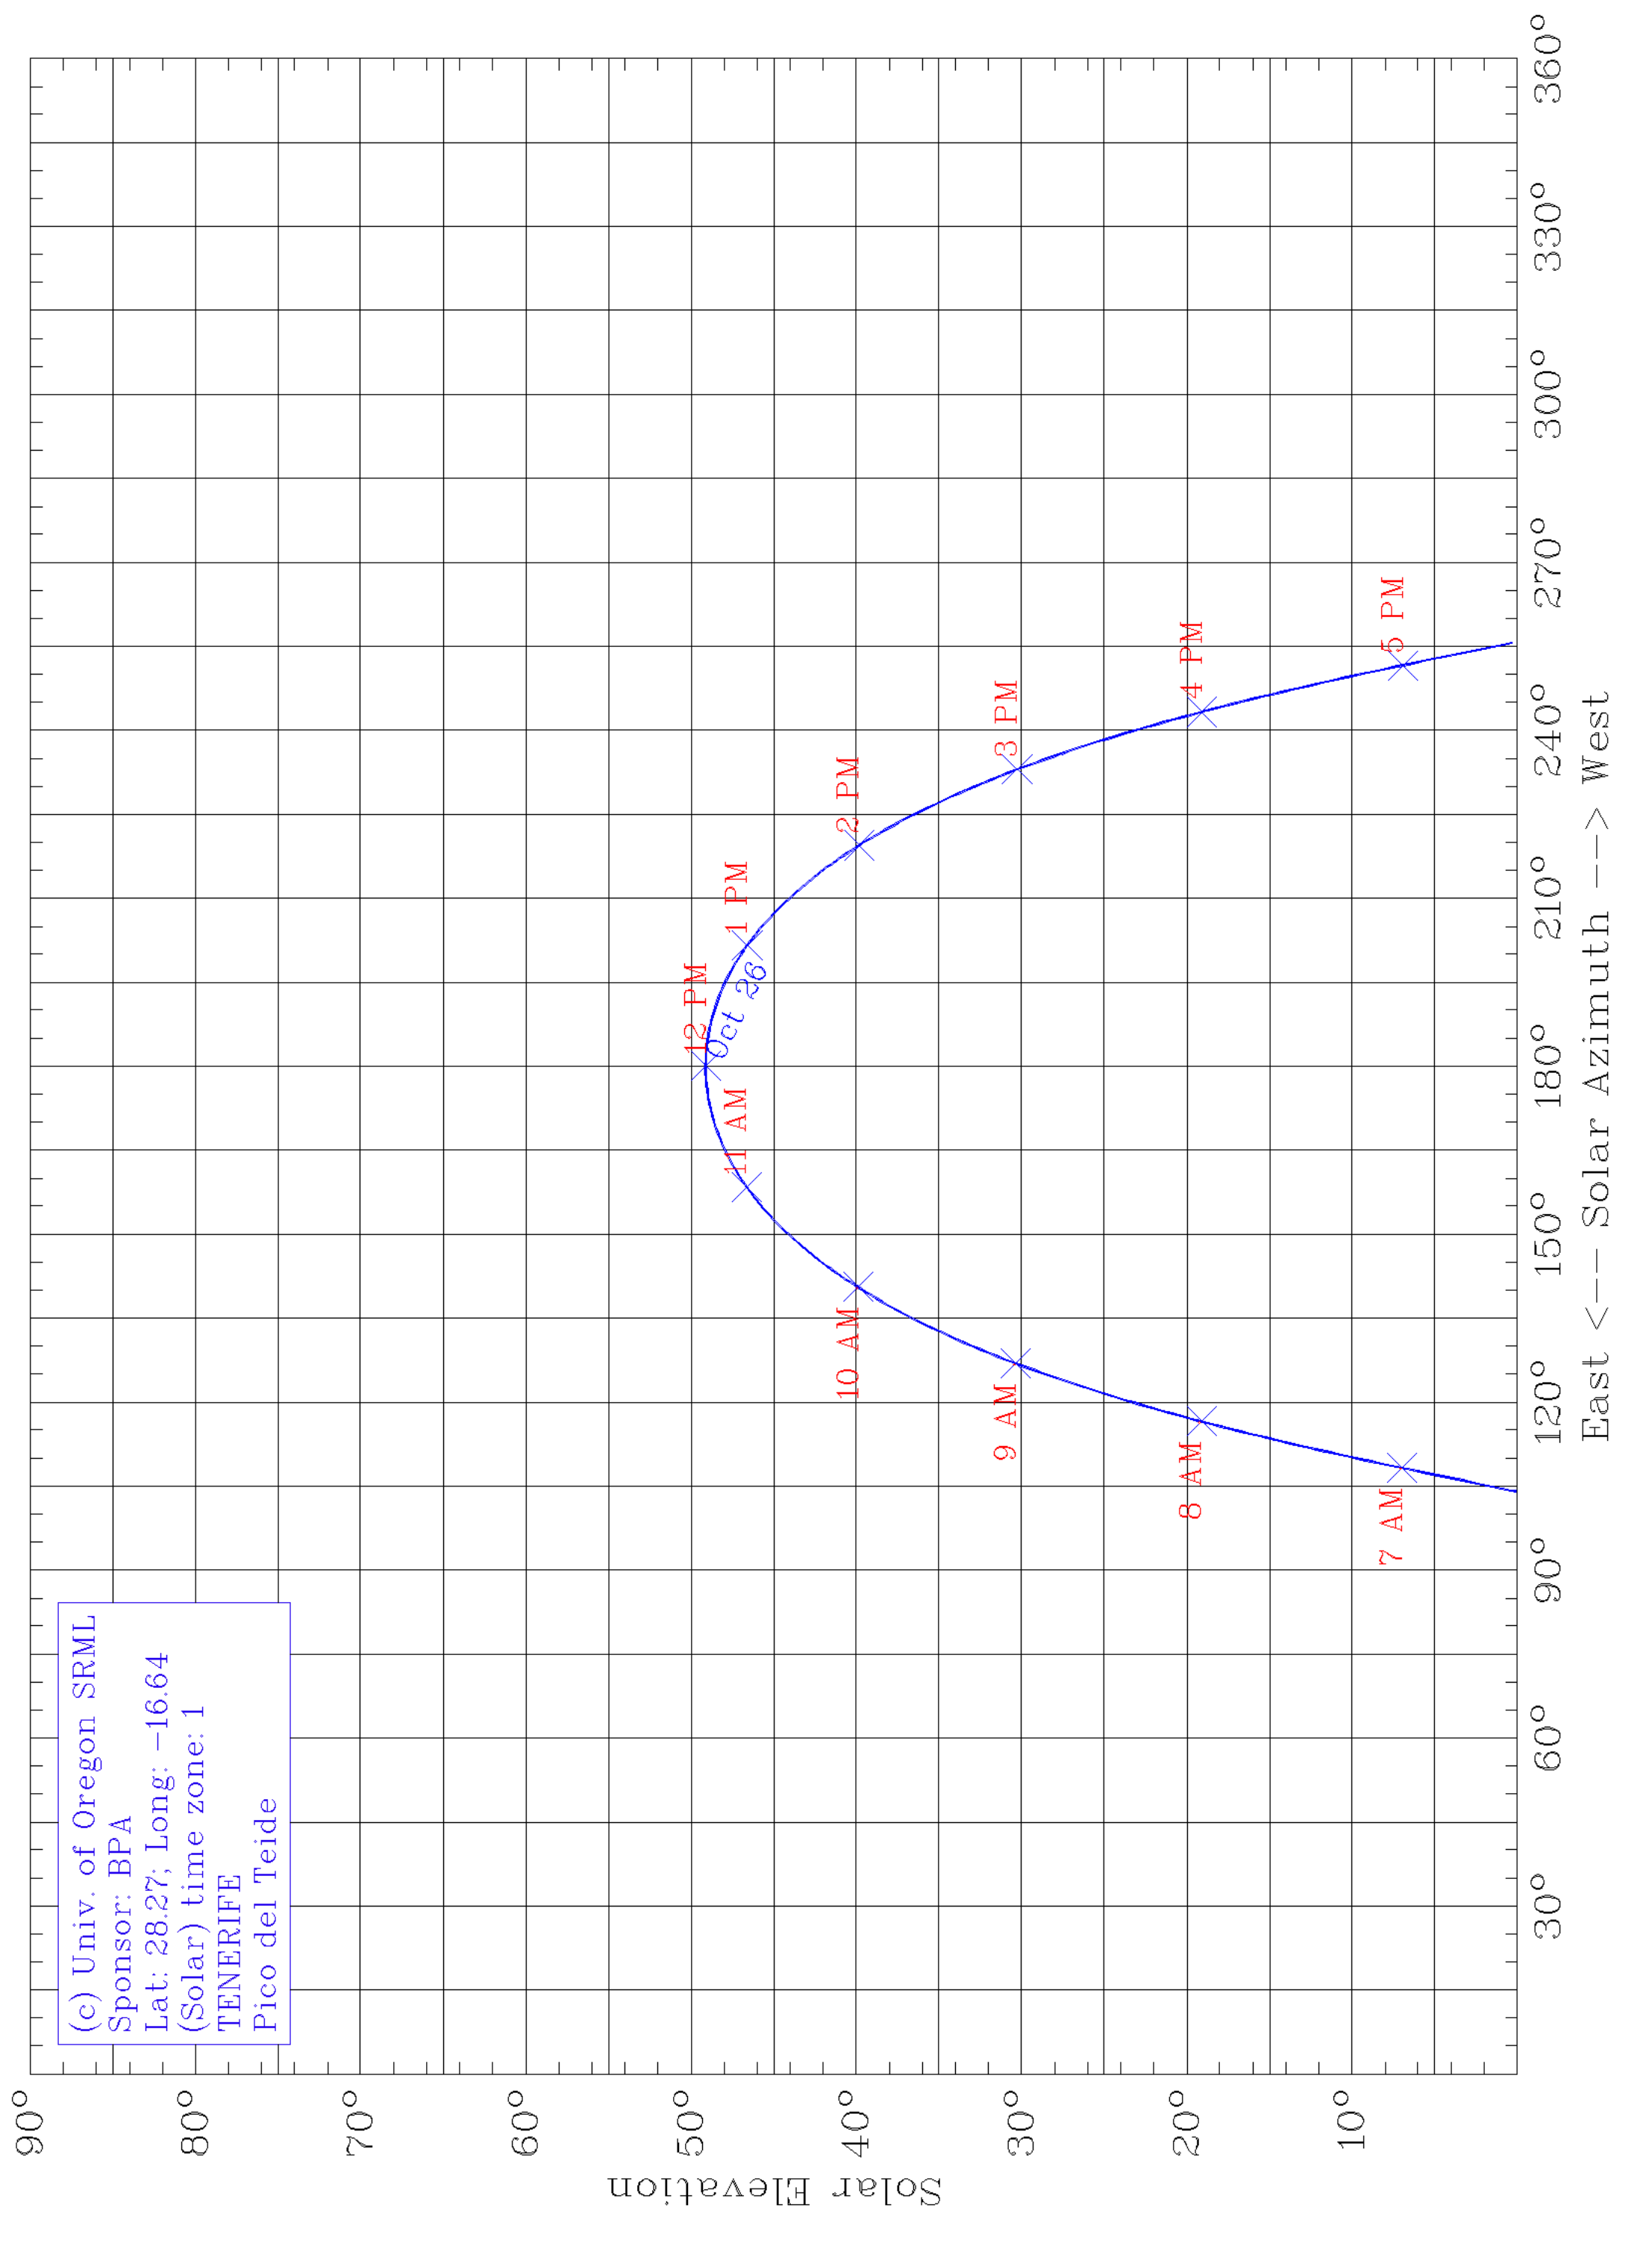

(c) Univ. of Oregon SRML  
Sponsor: BPA  
Lat: 28.27; Long: -16.64  
(Solar) time zone: 1  
TENERIFE  
Pico del Teide

East <--- Solar Azimuth ---> West