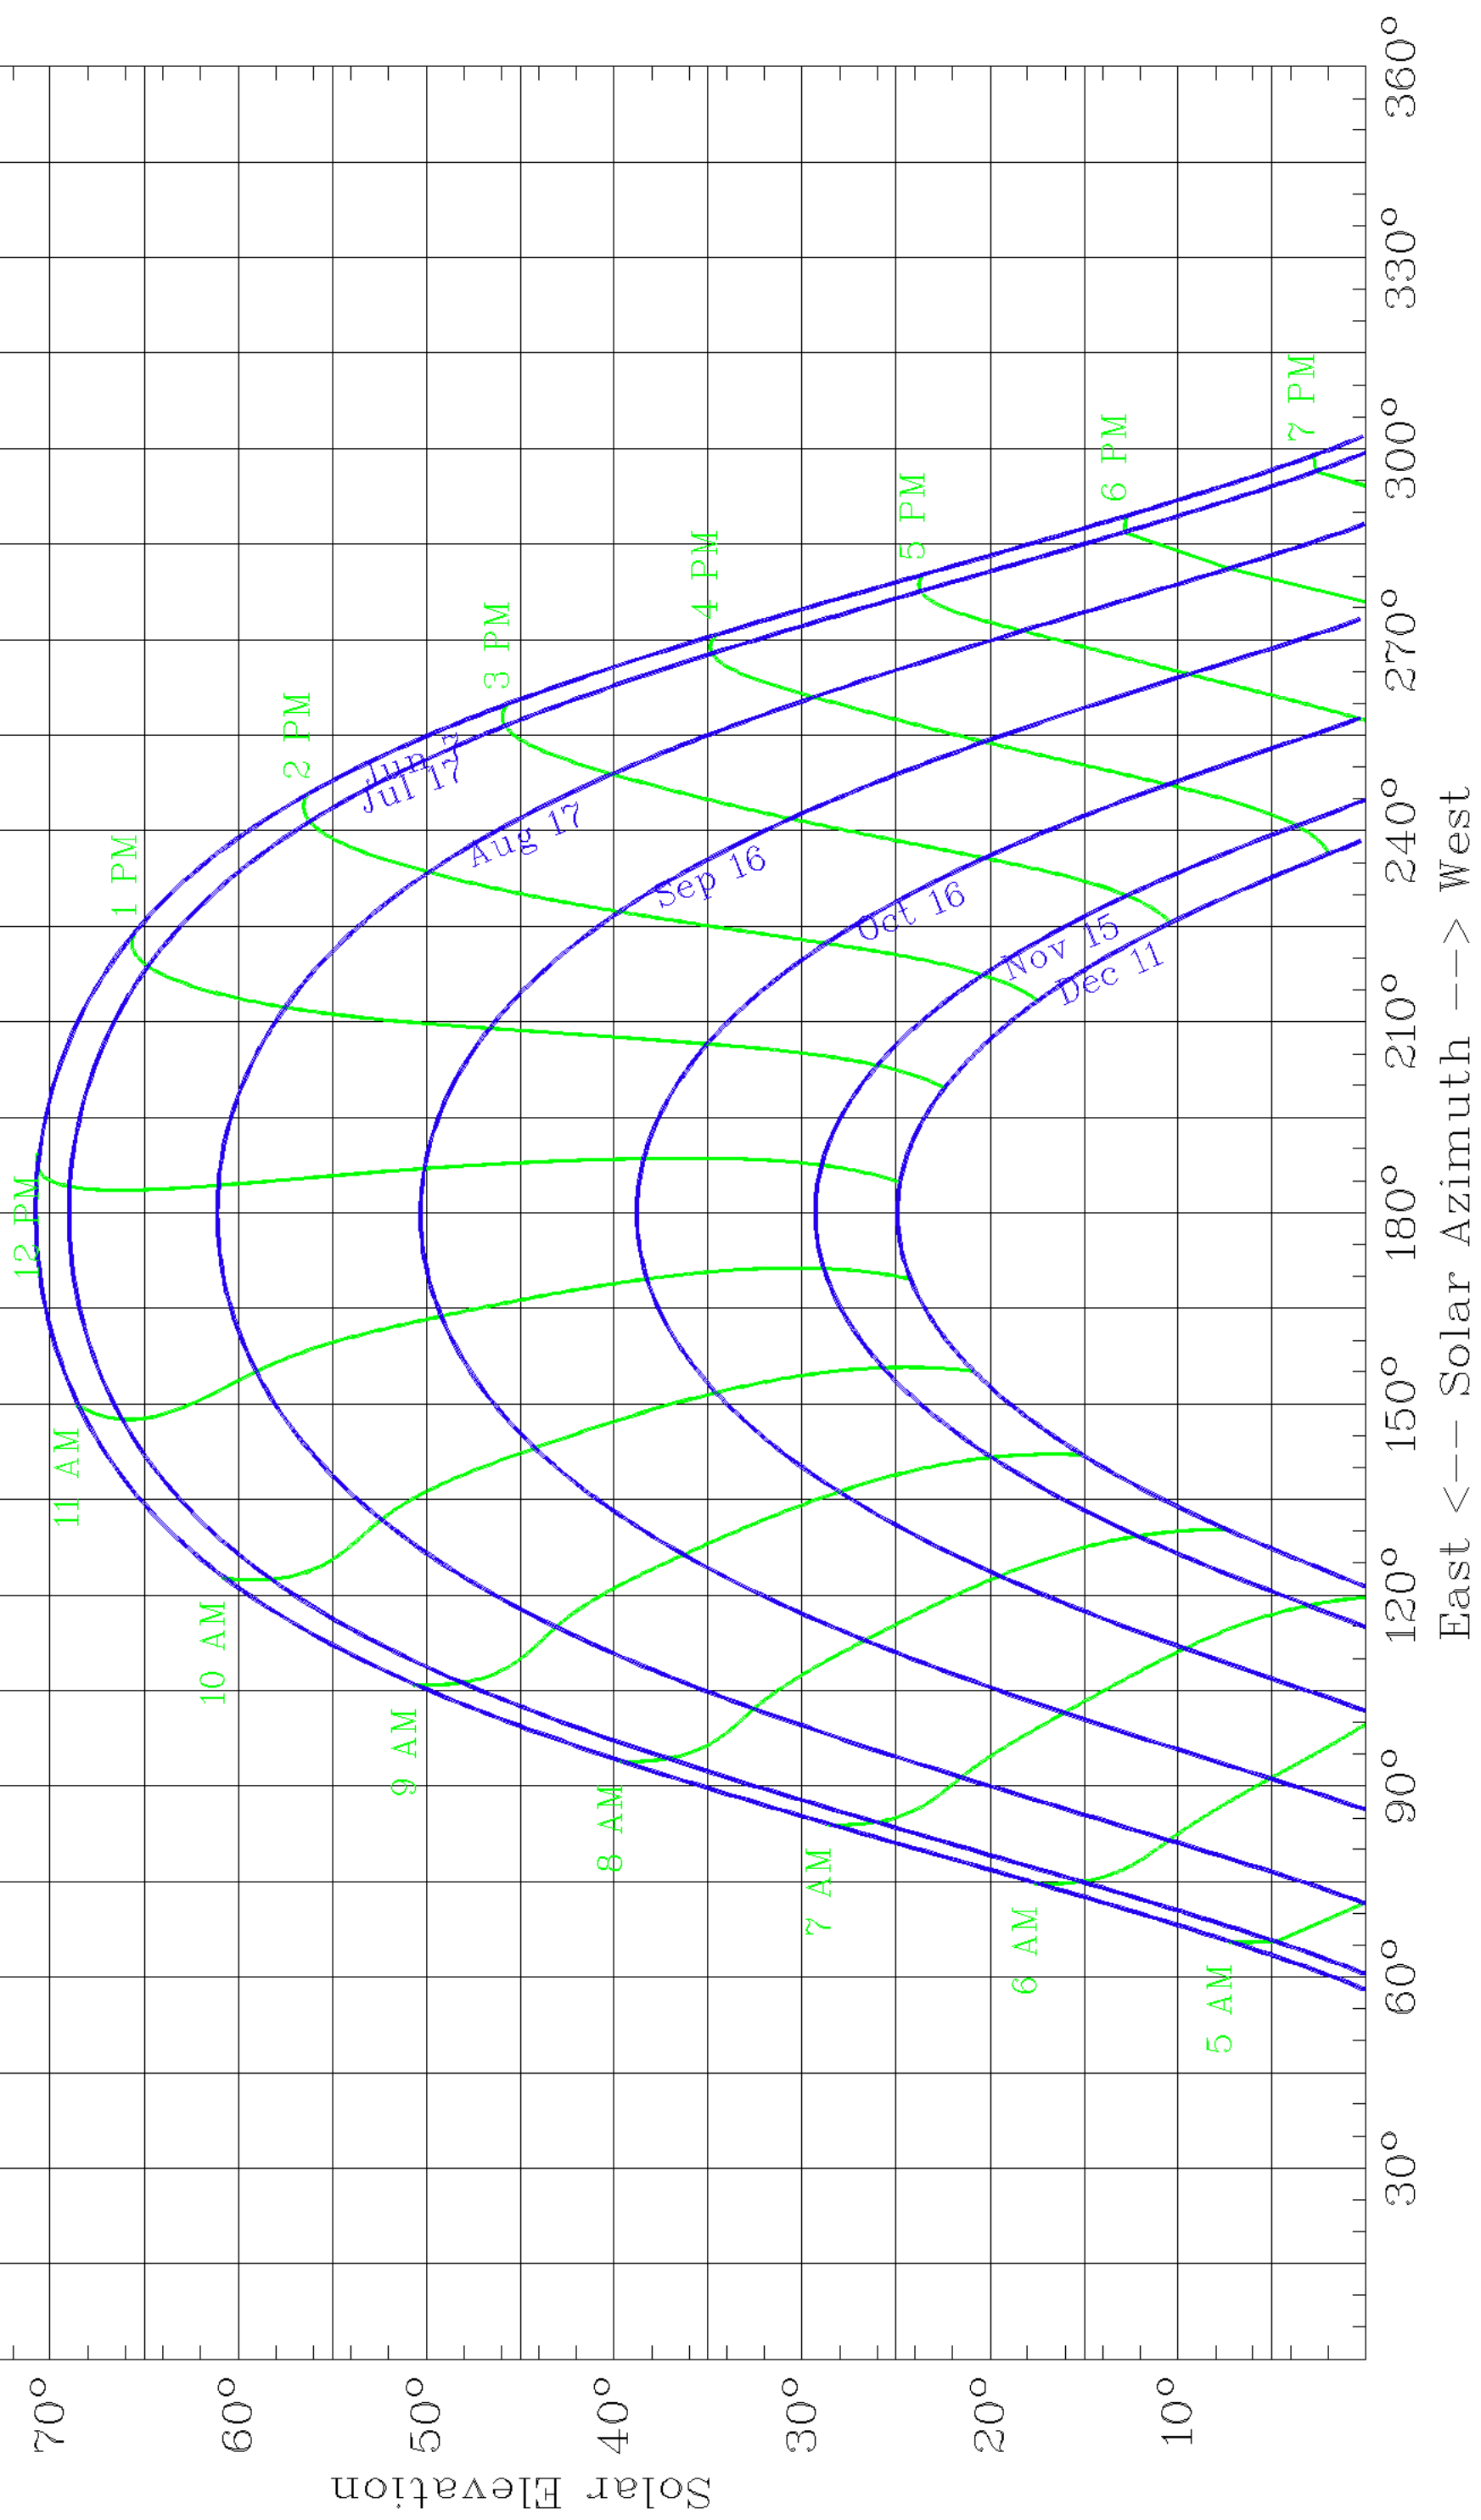

(c) Univ. of Oregon SRML  
Sponsor: ETO  
Lat: 42.05; Long: -71.84  
(Standard) time zone: -5  
50B Lake Parkway, Webster  
MA

East <--- Solar Azimuth ---> West