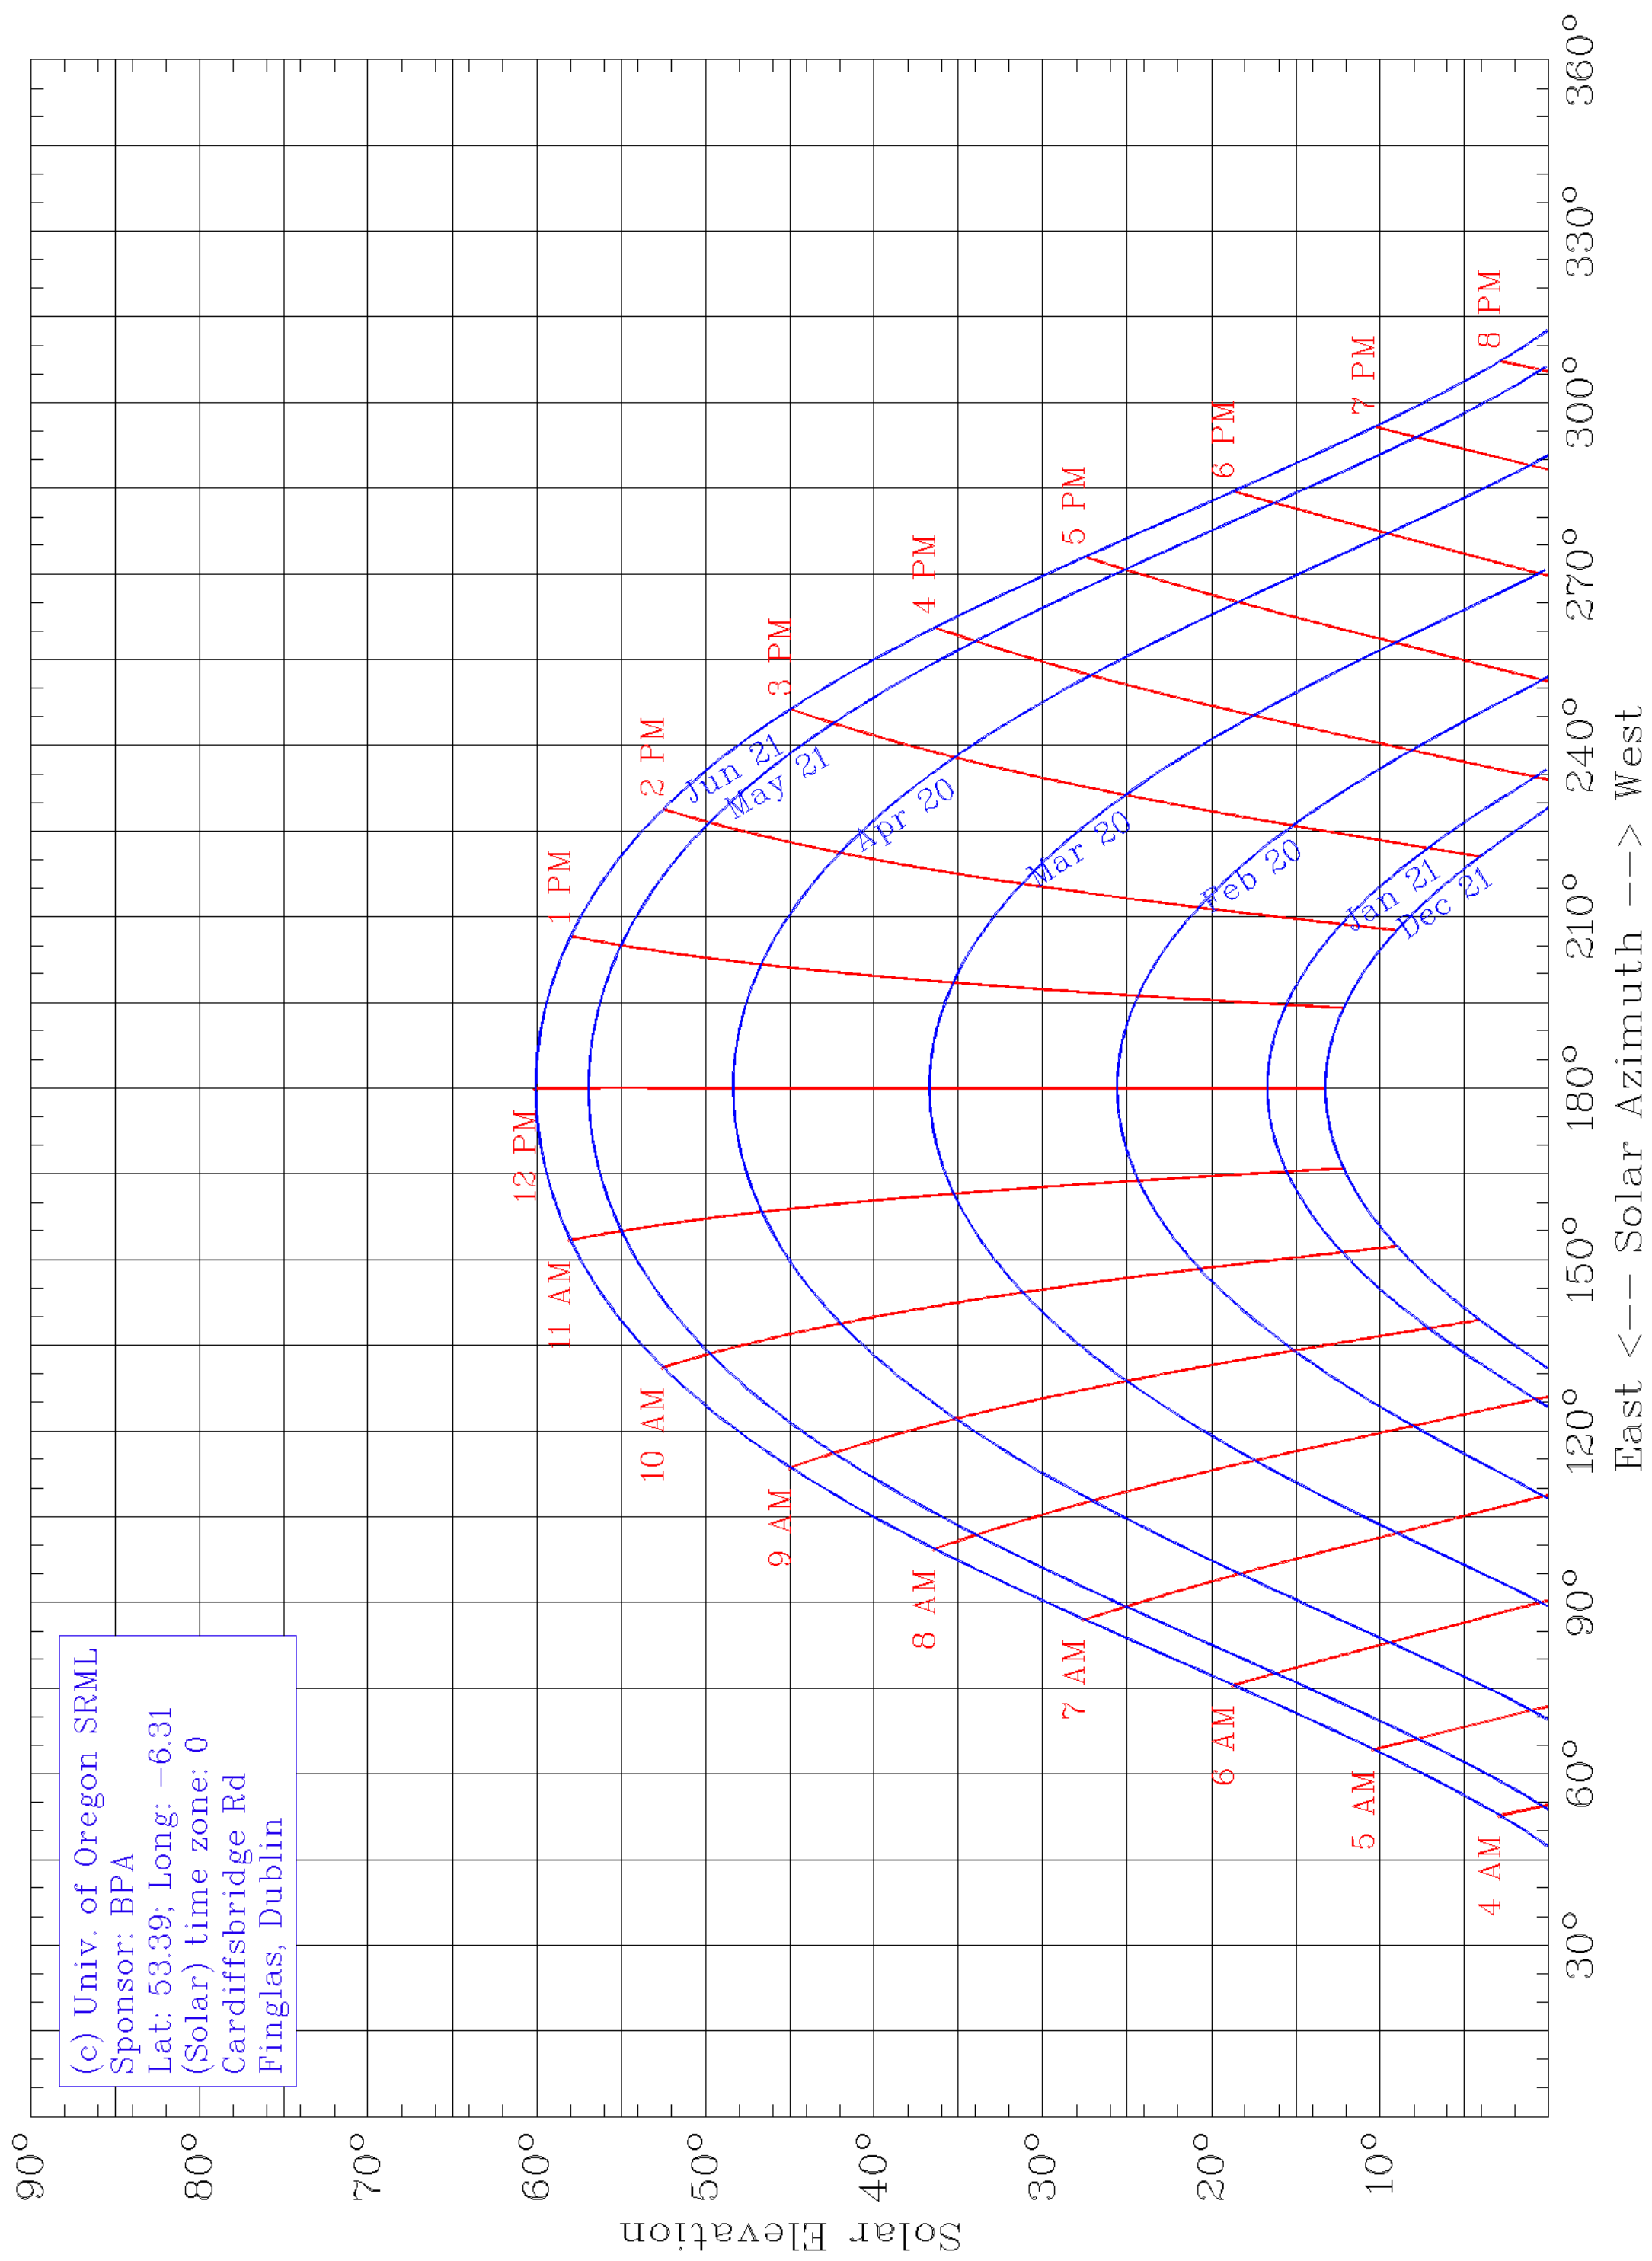

(c) Univ. of Oregon SRML  
Sponsor: BPA  
Lat: 53.39; Long: -6.31  
(Solar) time zone: 0  
Cardiffsbridge Rd  
Finglas, Dublin

East <--- Solar Azimuth ---> West