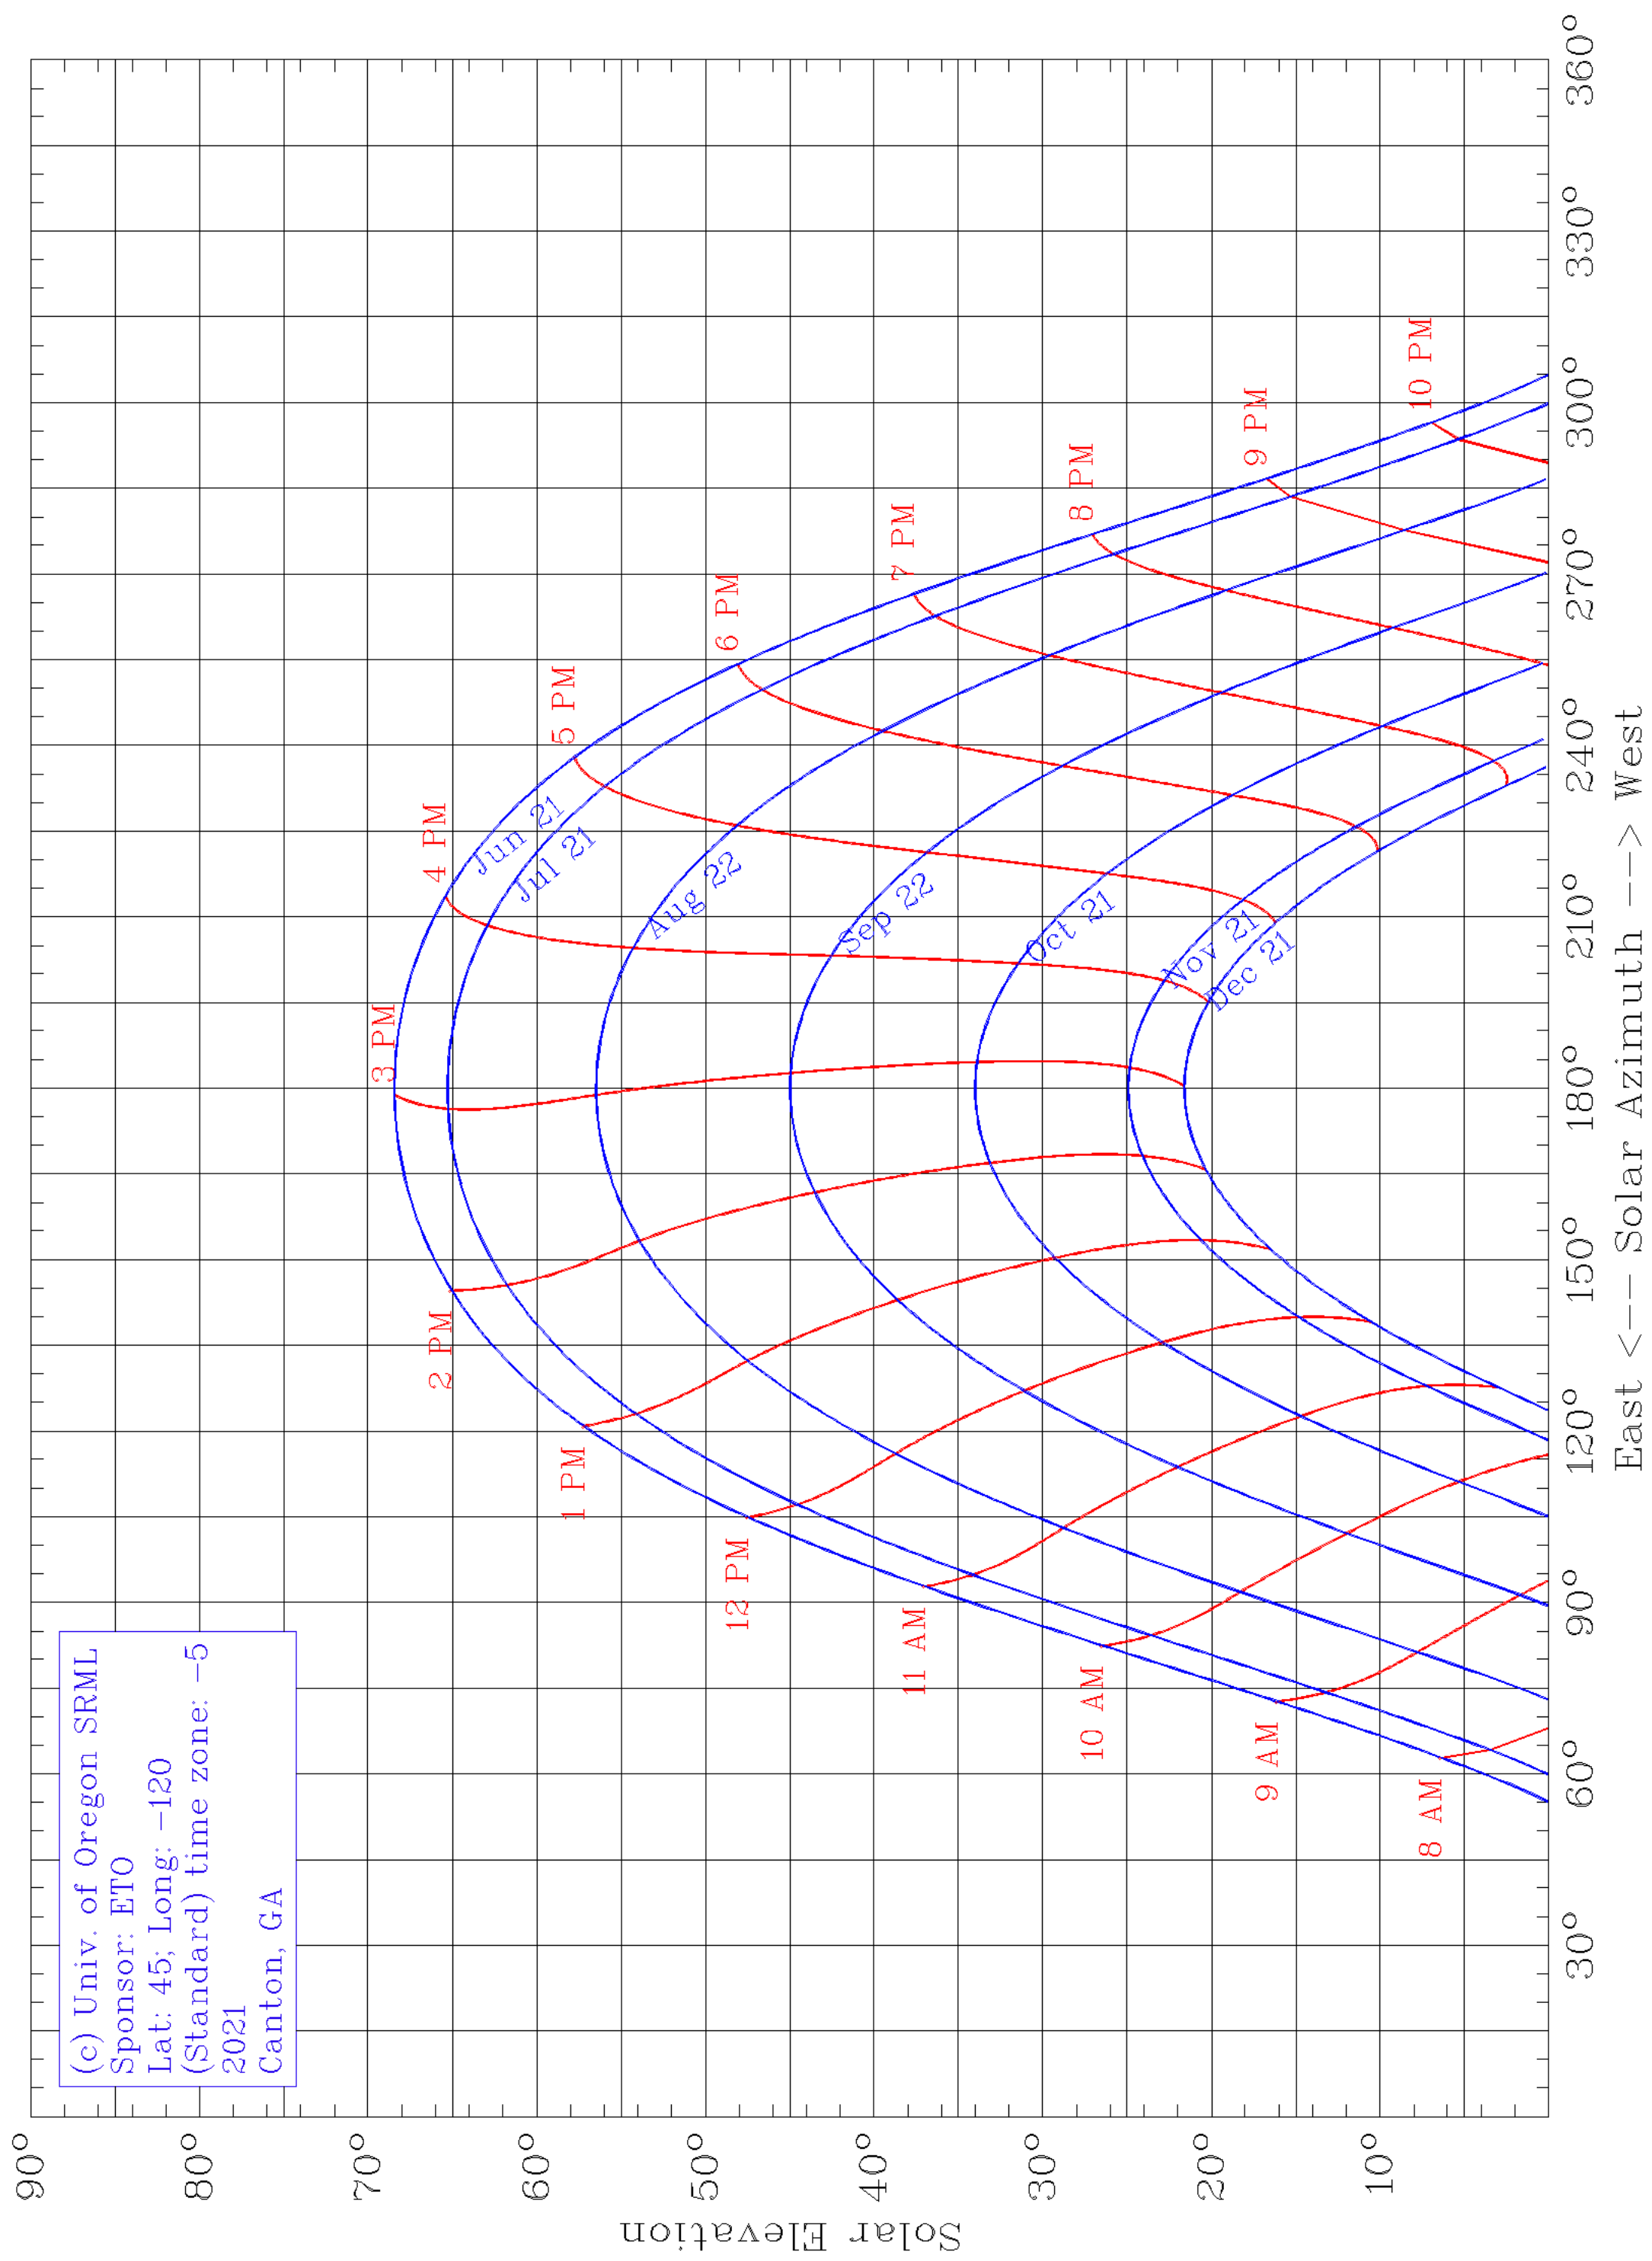

(c) Univ. of Oregon SRML  
Sponsor: ETO  
Lat: 45; Long: -120  
(Standard) time zone: -5  
2021  
Canton, GA

East <--- Solar Azimuth ---> West