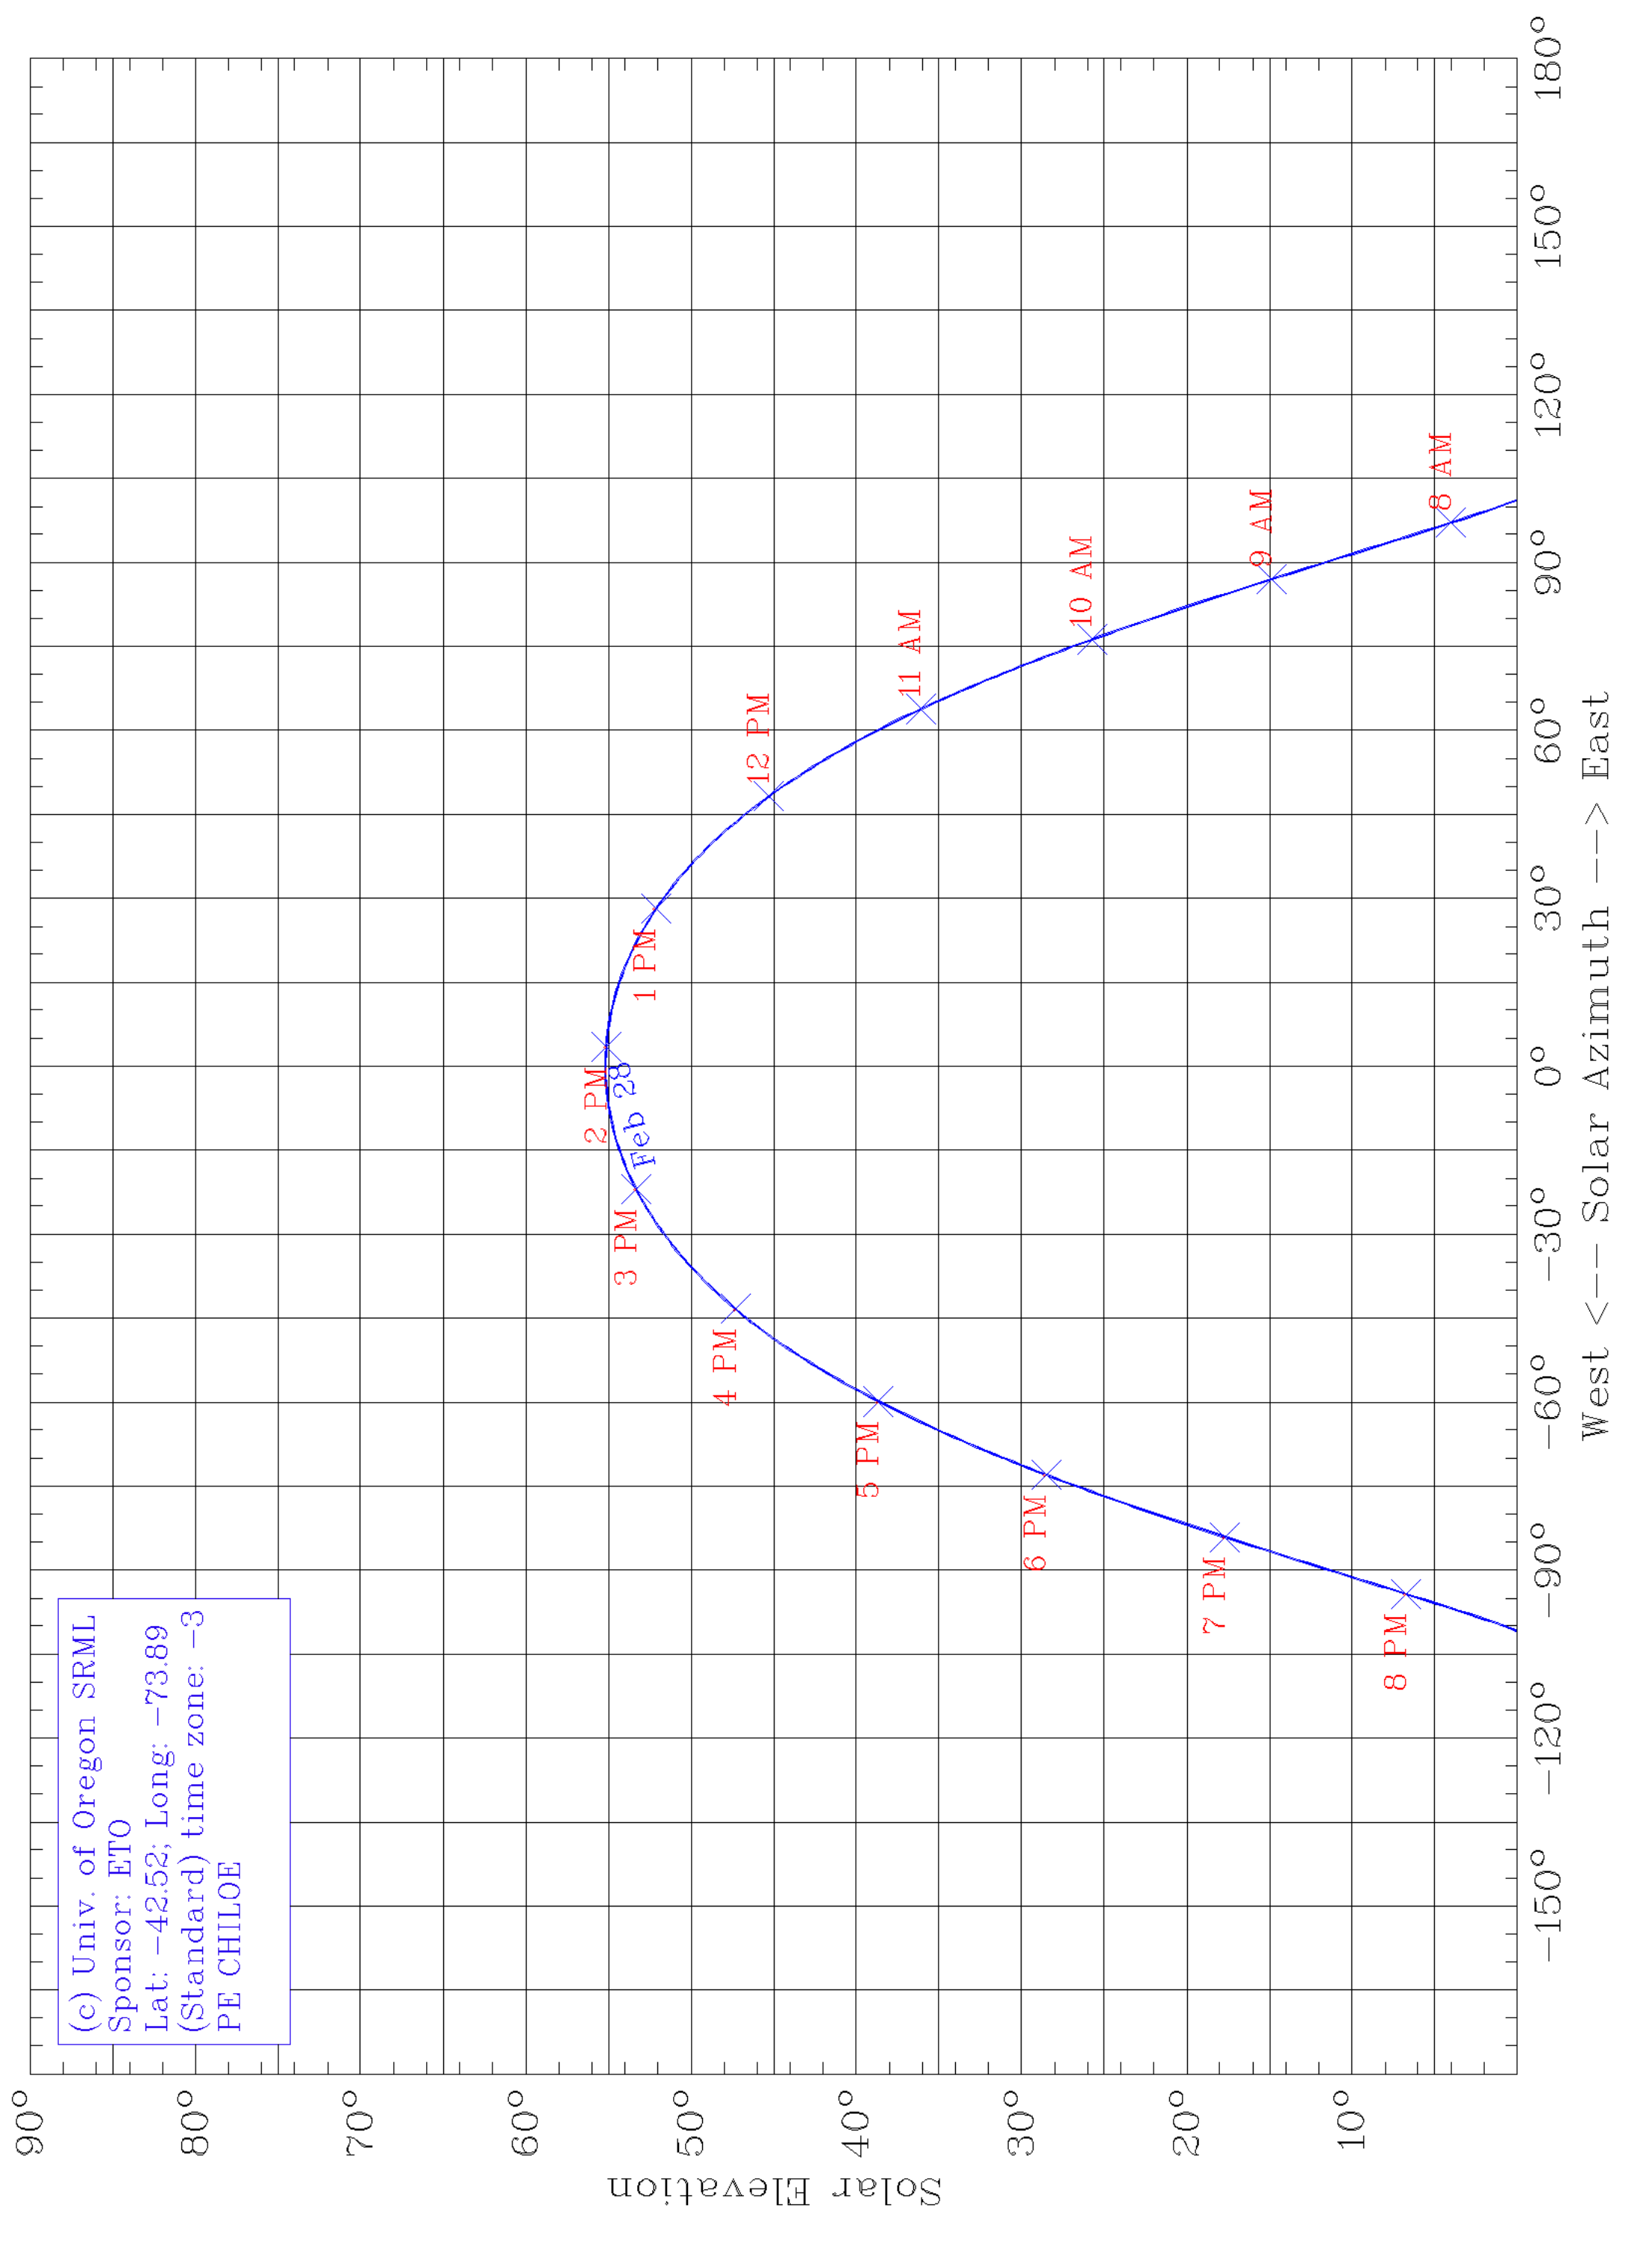

(c) Univ. of Oregon SRML
Sponsor: ETO
Lat: -42.52; Long: -73.89
(Standard) time zone: -3
PE CHILOE

West <--- Solar Azimuth ---> East