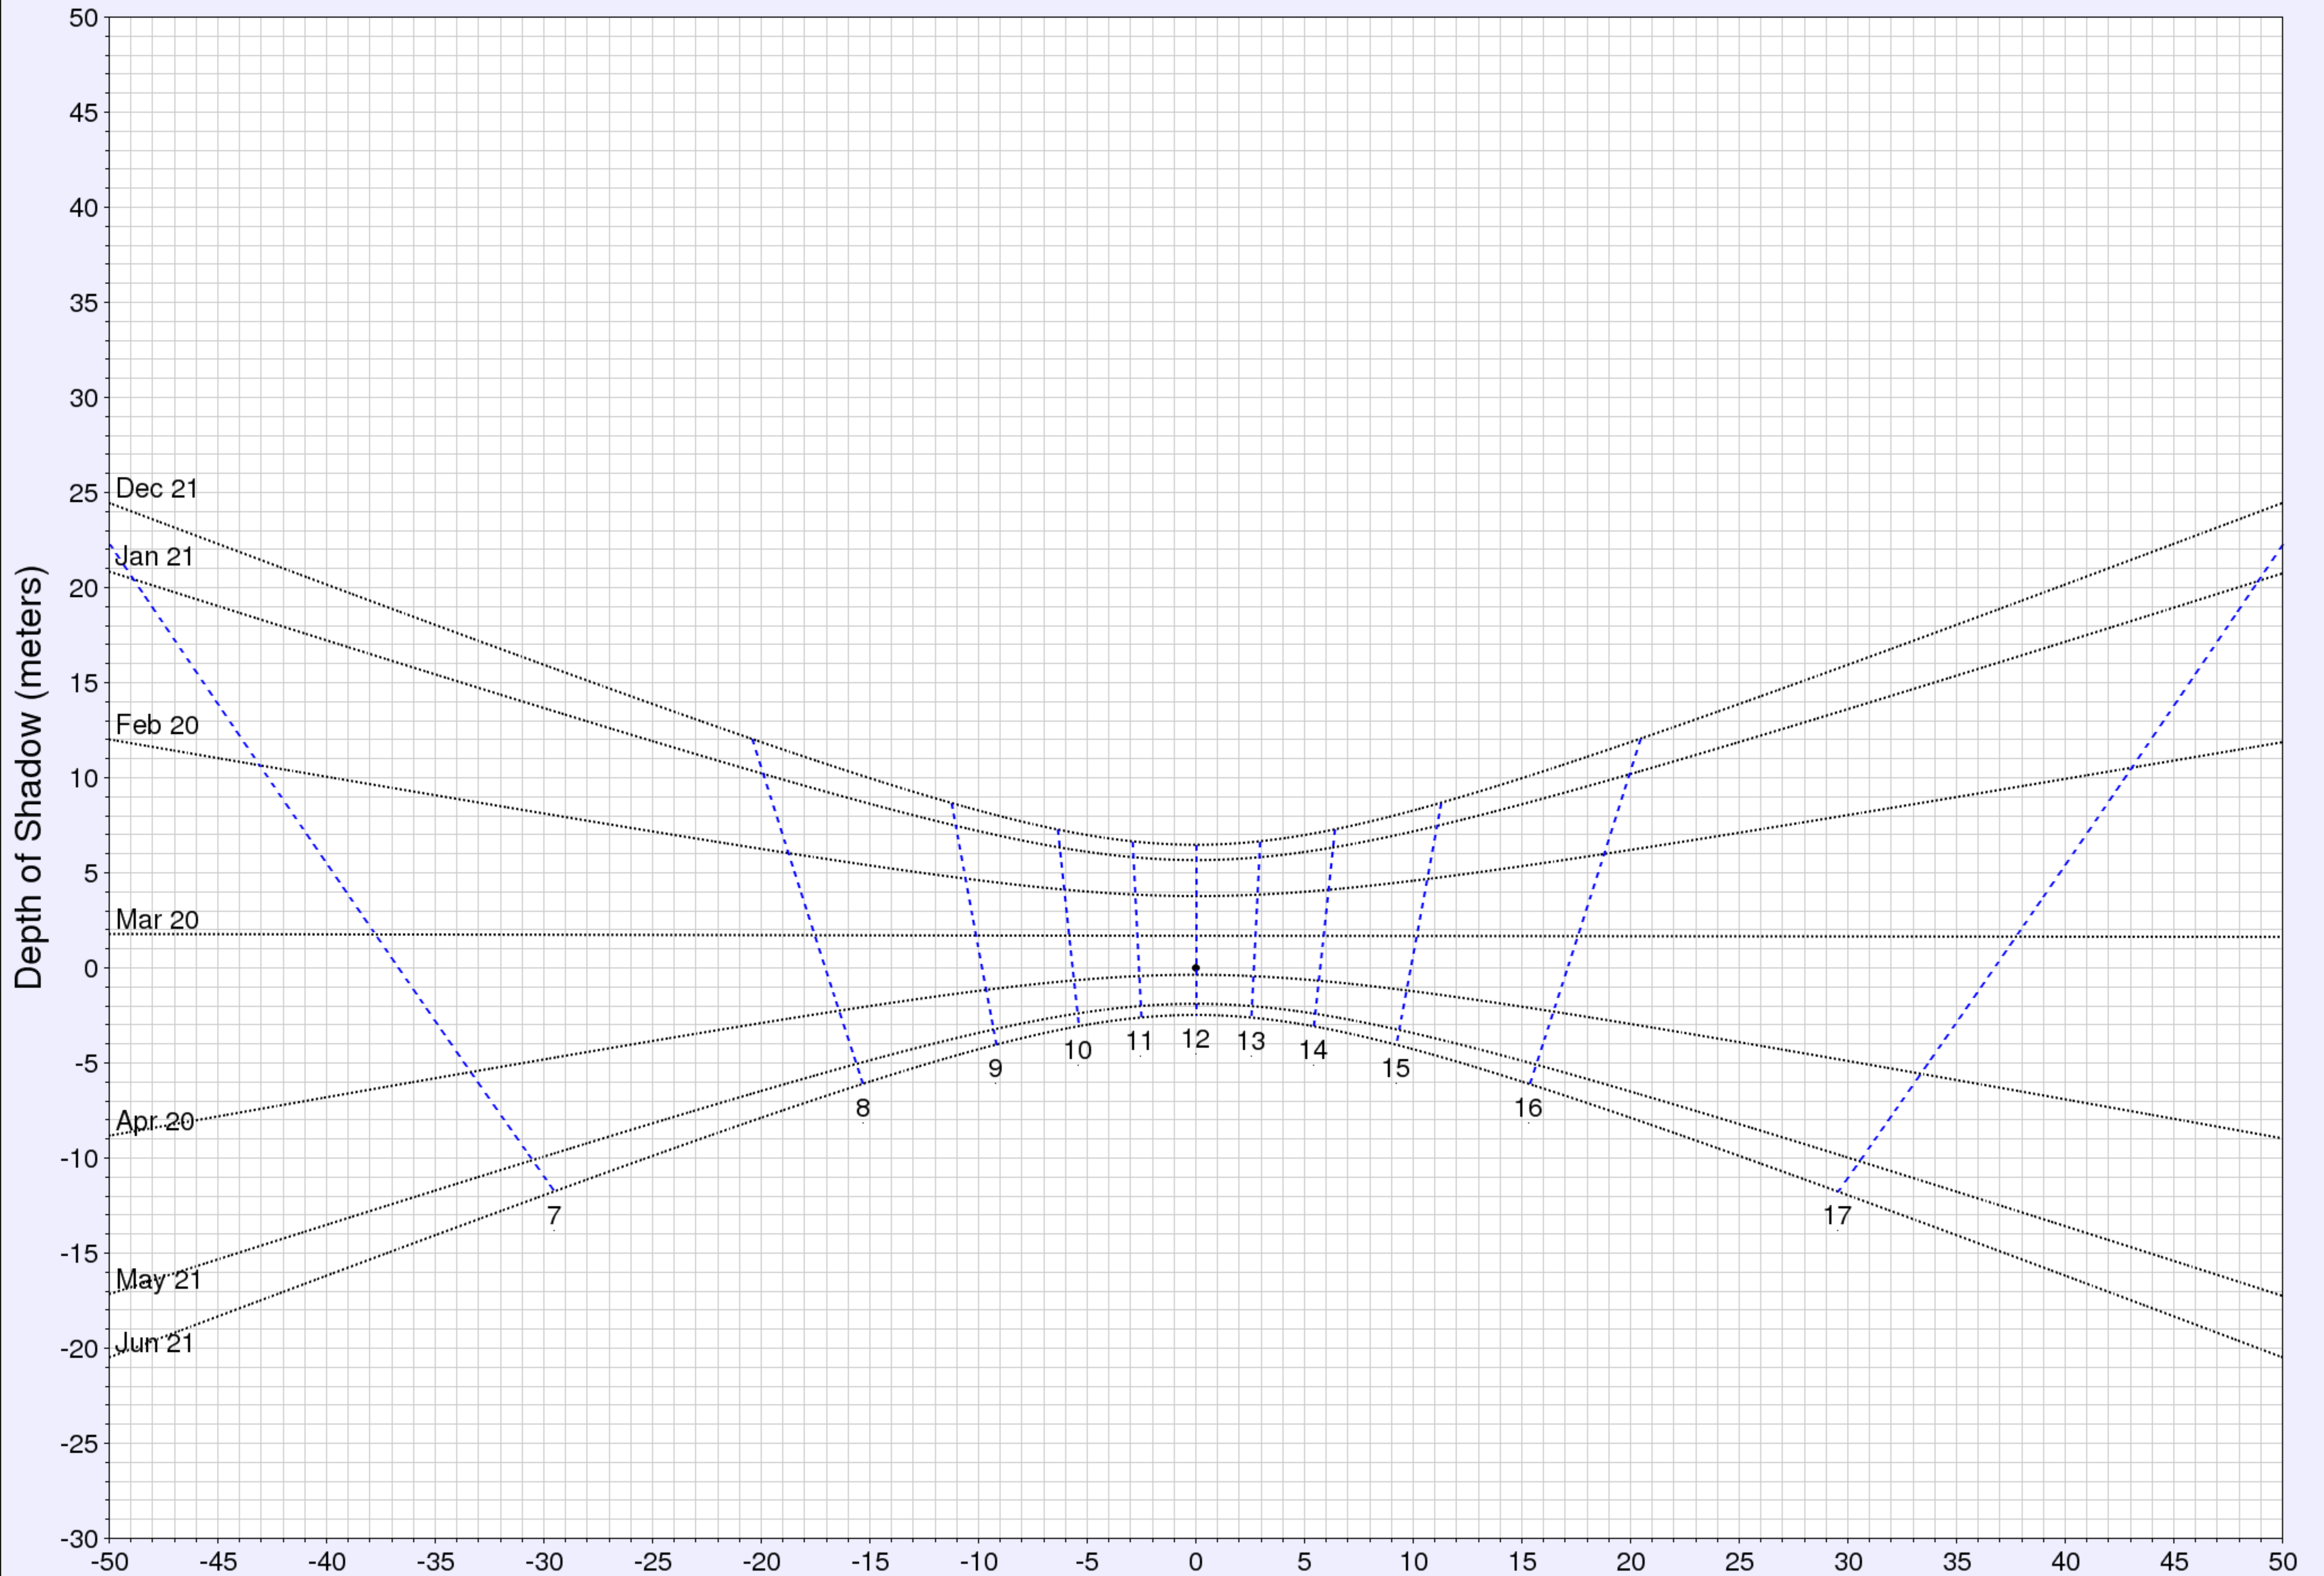

Extent of shadow for a 10.0 m pole

(c) UO Solar Radiation Monitoring Lab
Sponsor: BPA
Soc trang 12-7
Tran Quang Duy

West <-- Horizontal Distance (meters) --> East

Latitude: 9.38
Longitude: 106.14
Time zone: UTC7
Hour lines indicate local solar time.