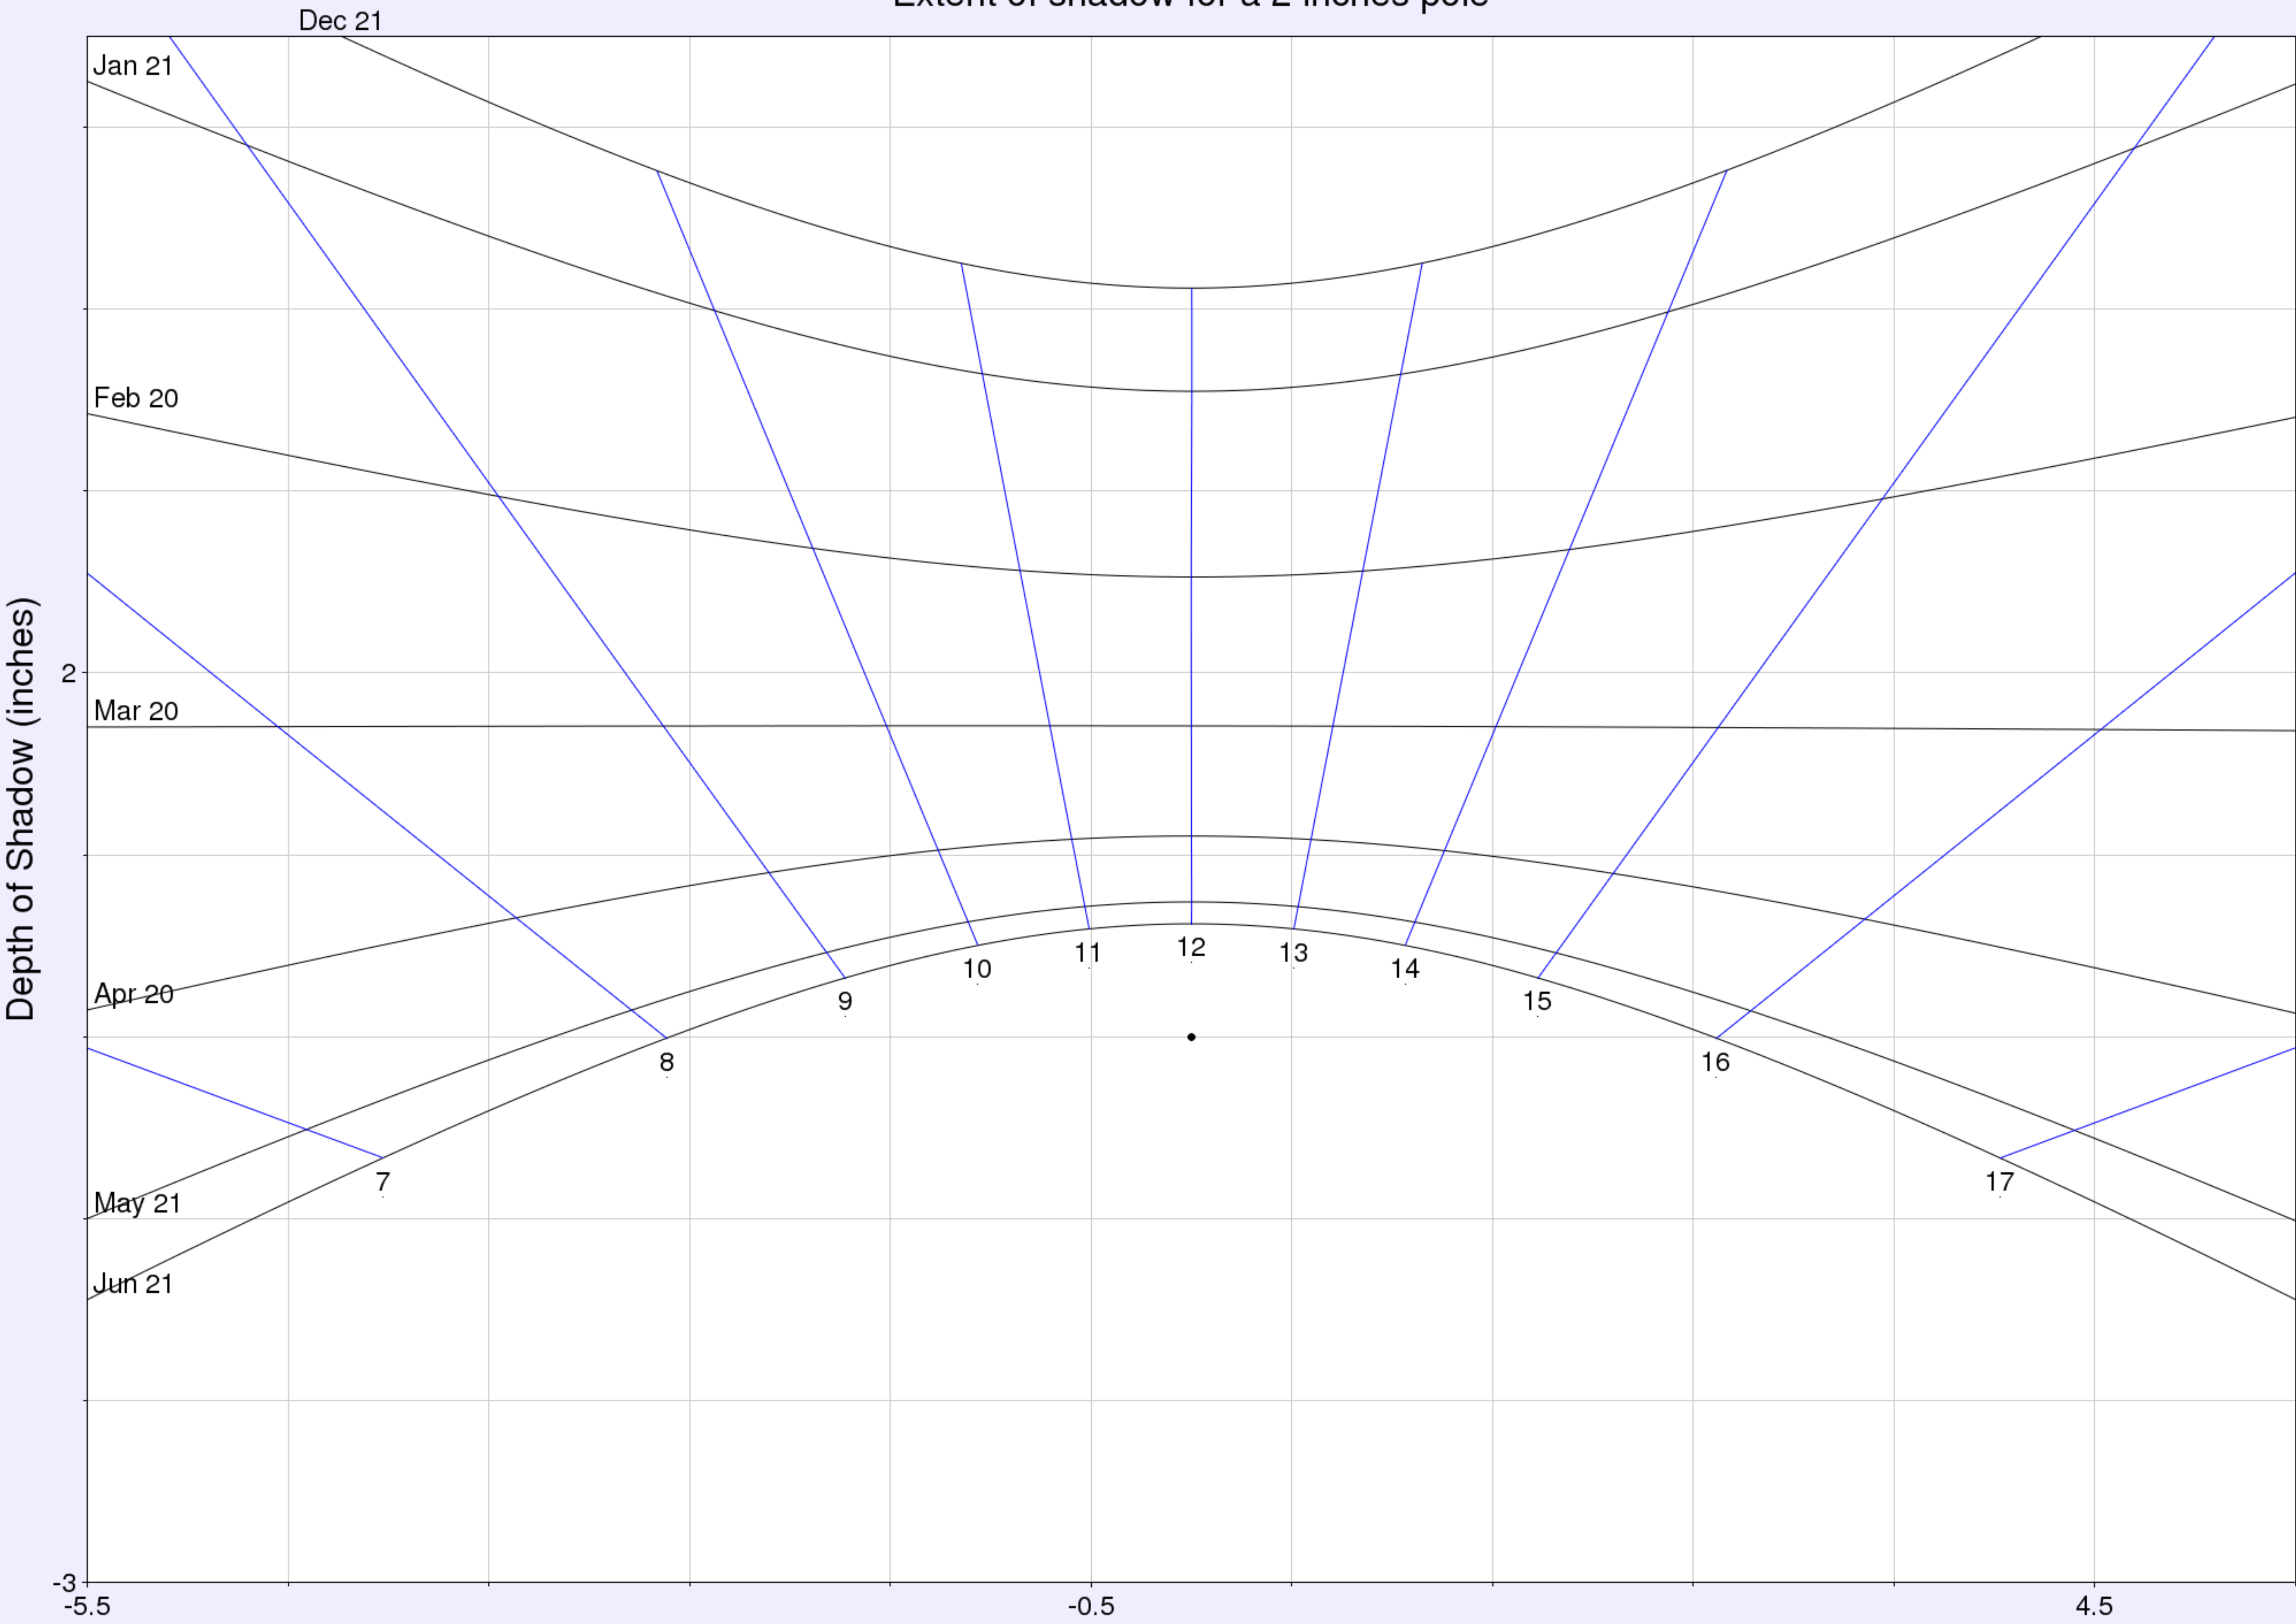

# Extent of shadow for a 2 inches pole

(c) UO Solar Radiation Monitoring Lab  
Sponsor: BPA

West <-- Horizontal Distance (inches) --> East

Latitude: 40.68  
Longitude: -74  
Time zone: UTC-8  
Hour lines indicate local solar time.