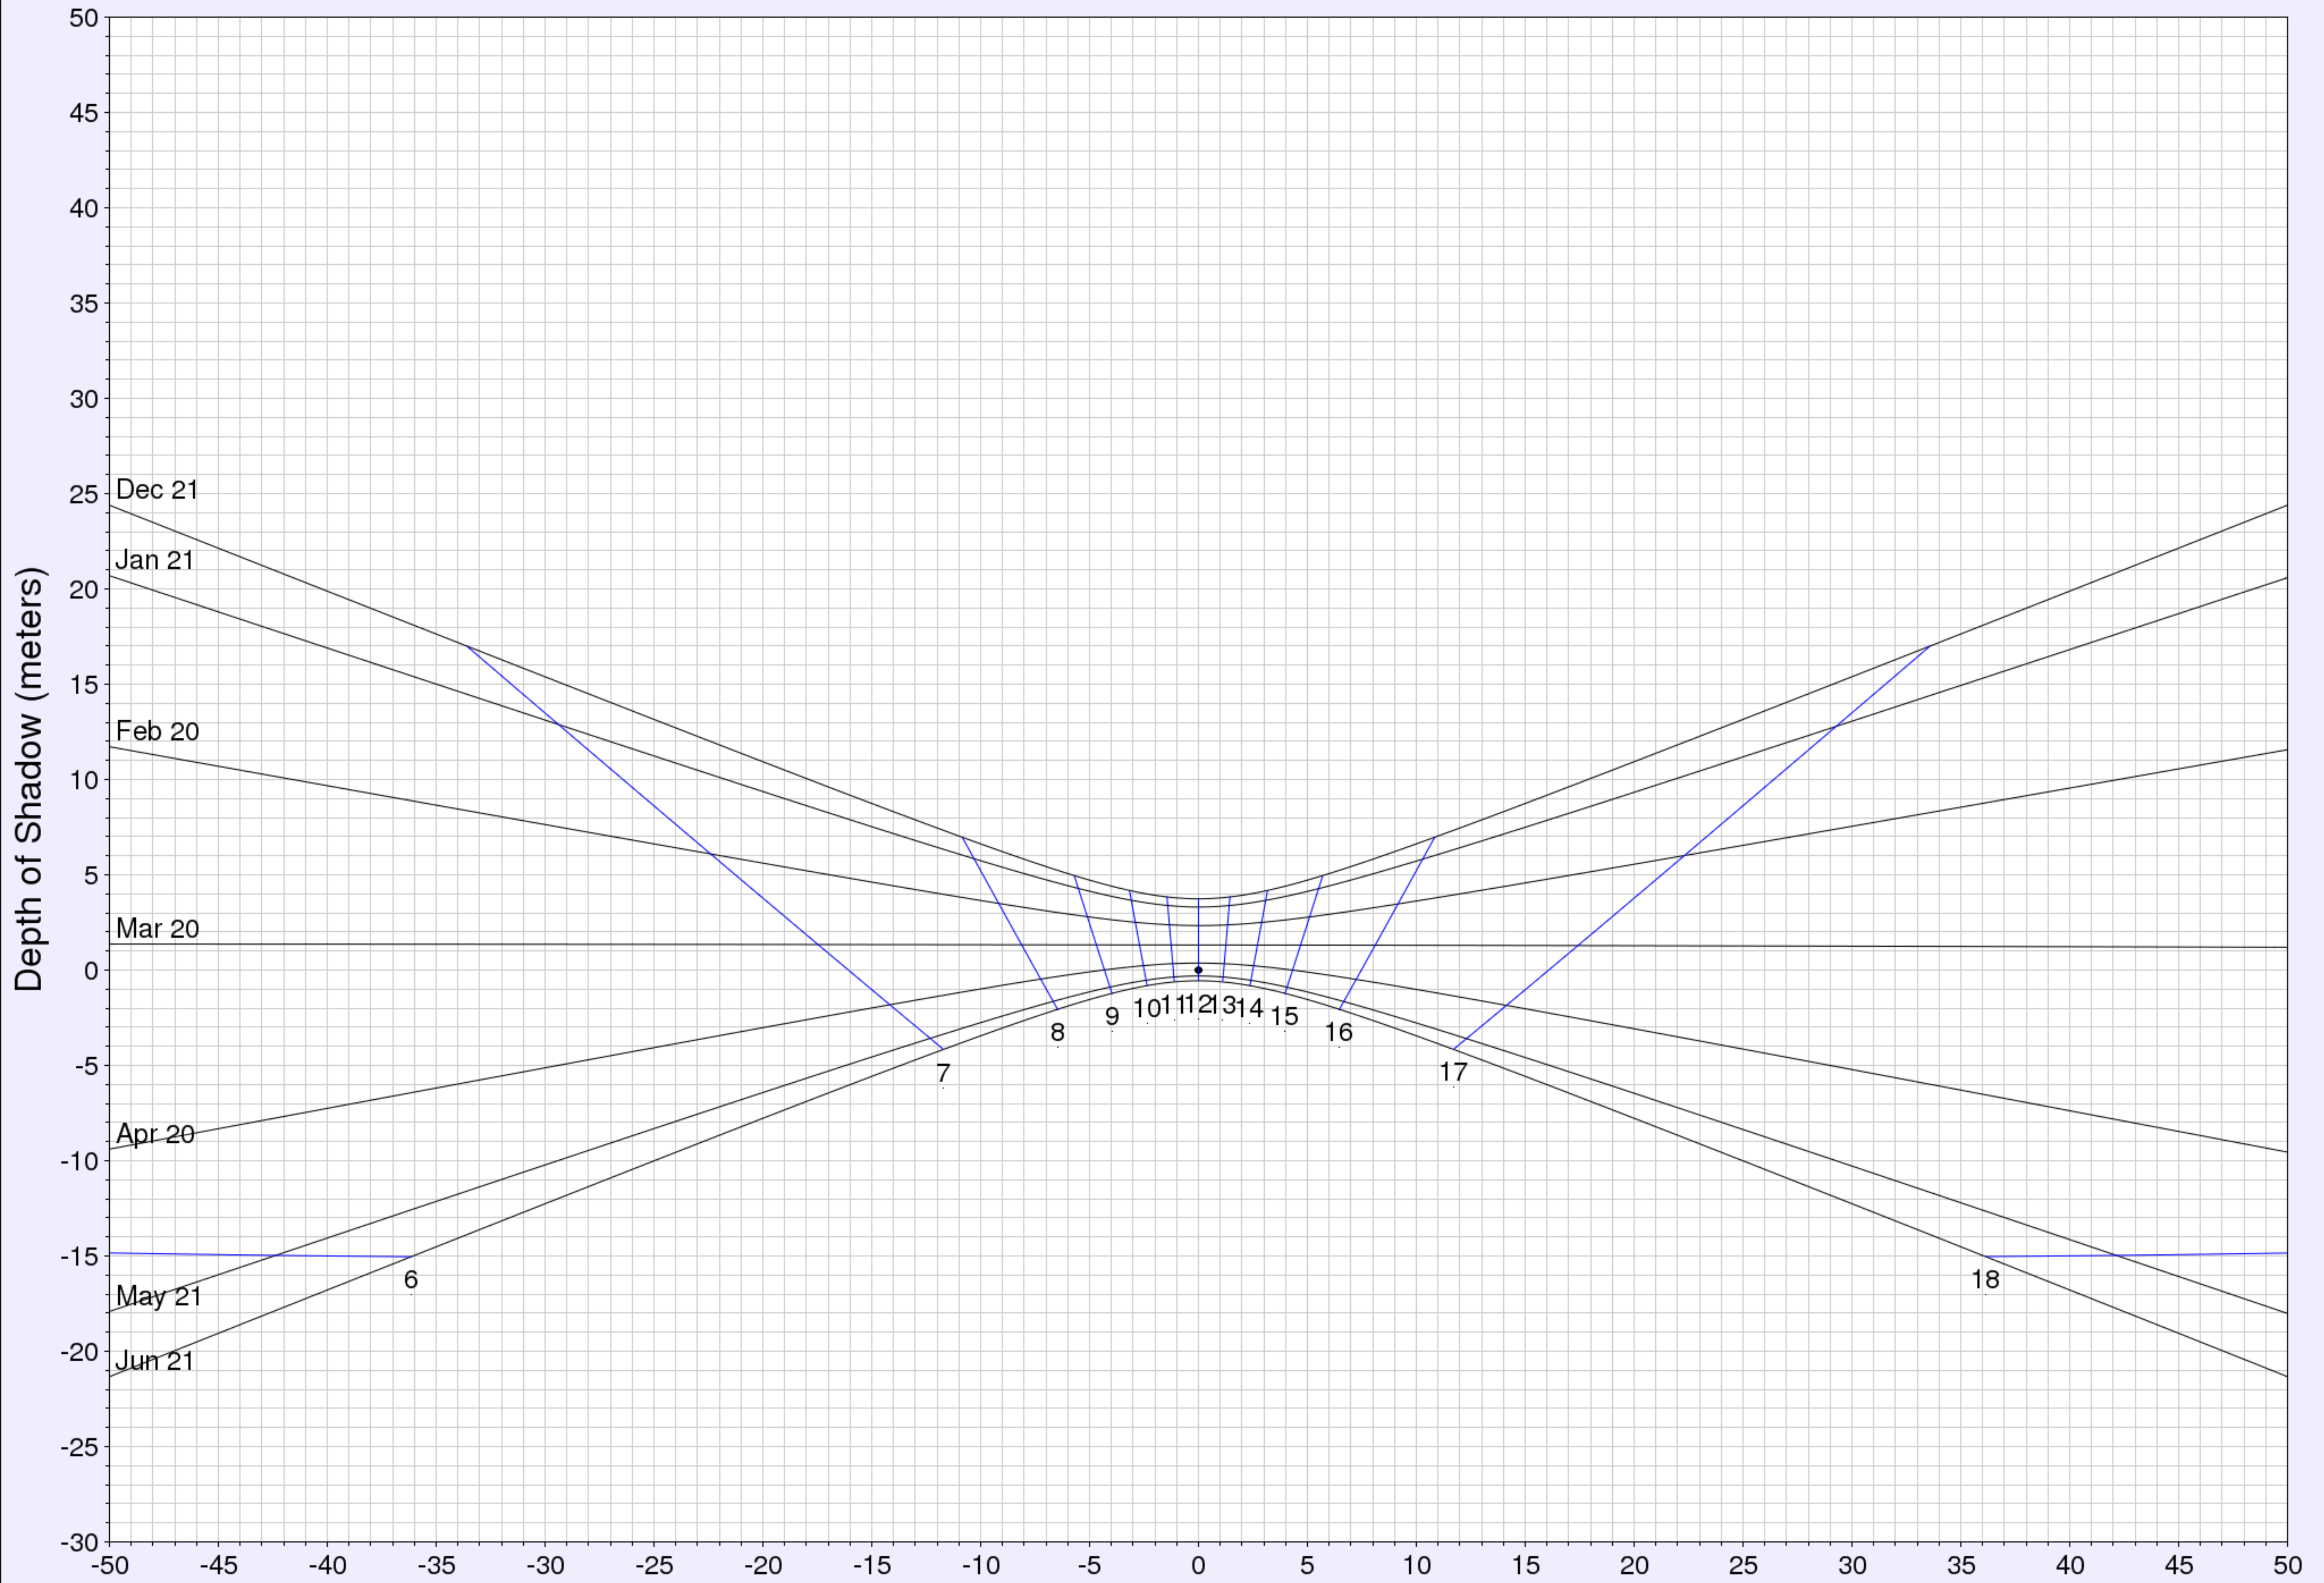

Extent of shadow for a 4.5 m pole

(c) UO Solar Radiation Monitoring Lab
Sponsor: ETO

West <-- Horizontal Distance (meters) --> East

Latitude: 16.32
Longitude: 74.51
Time zone: UTC5.5
Hour lines indicate local solar time.