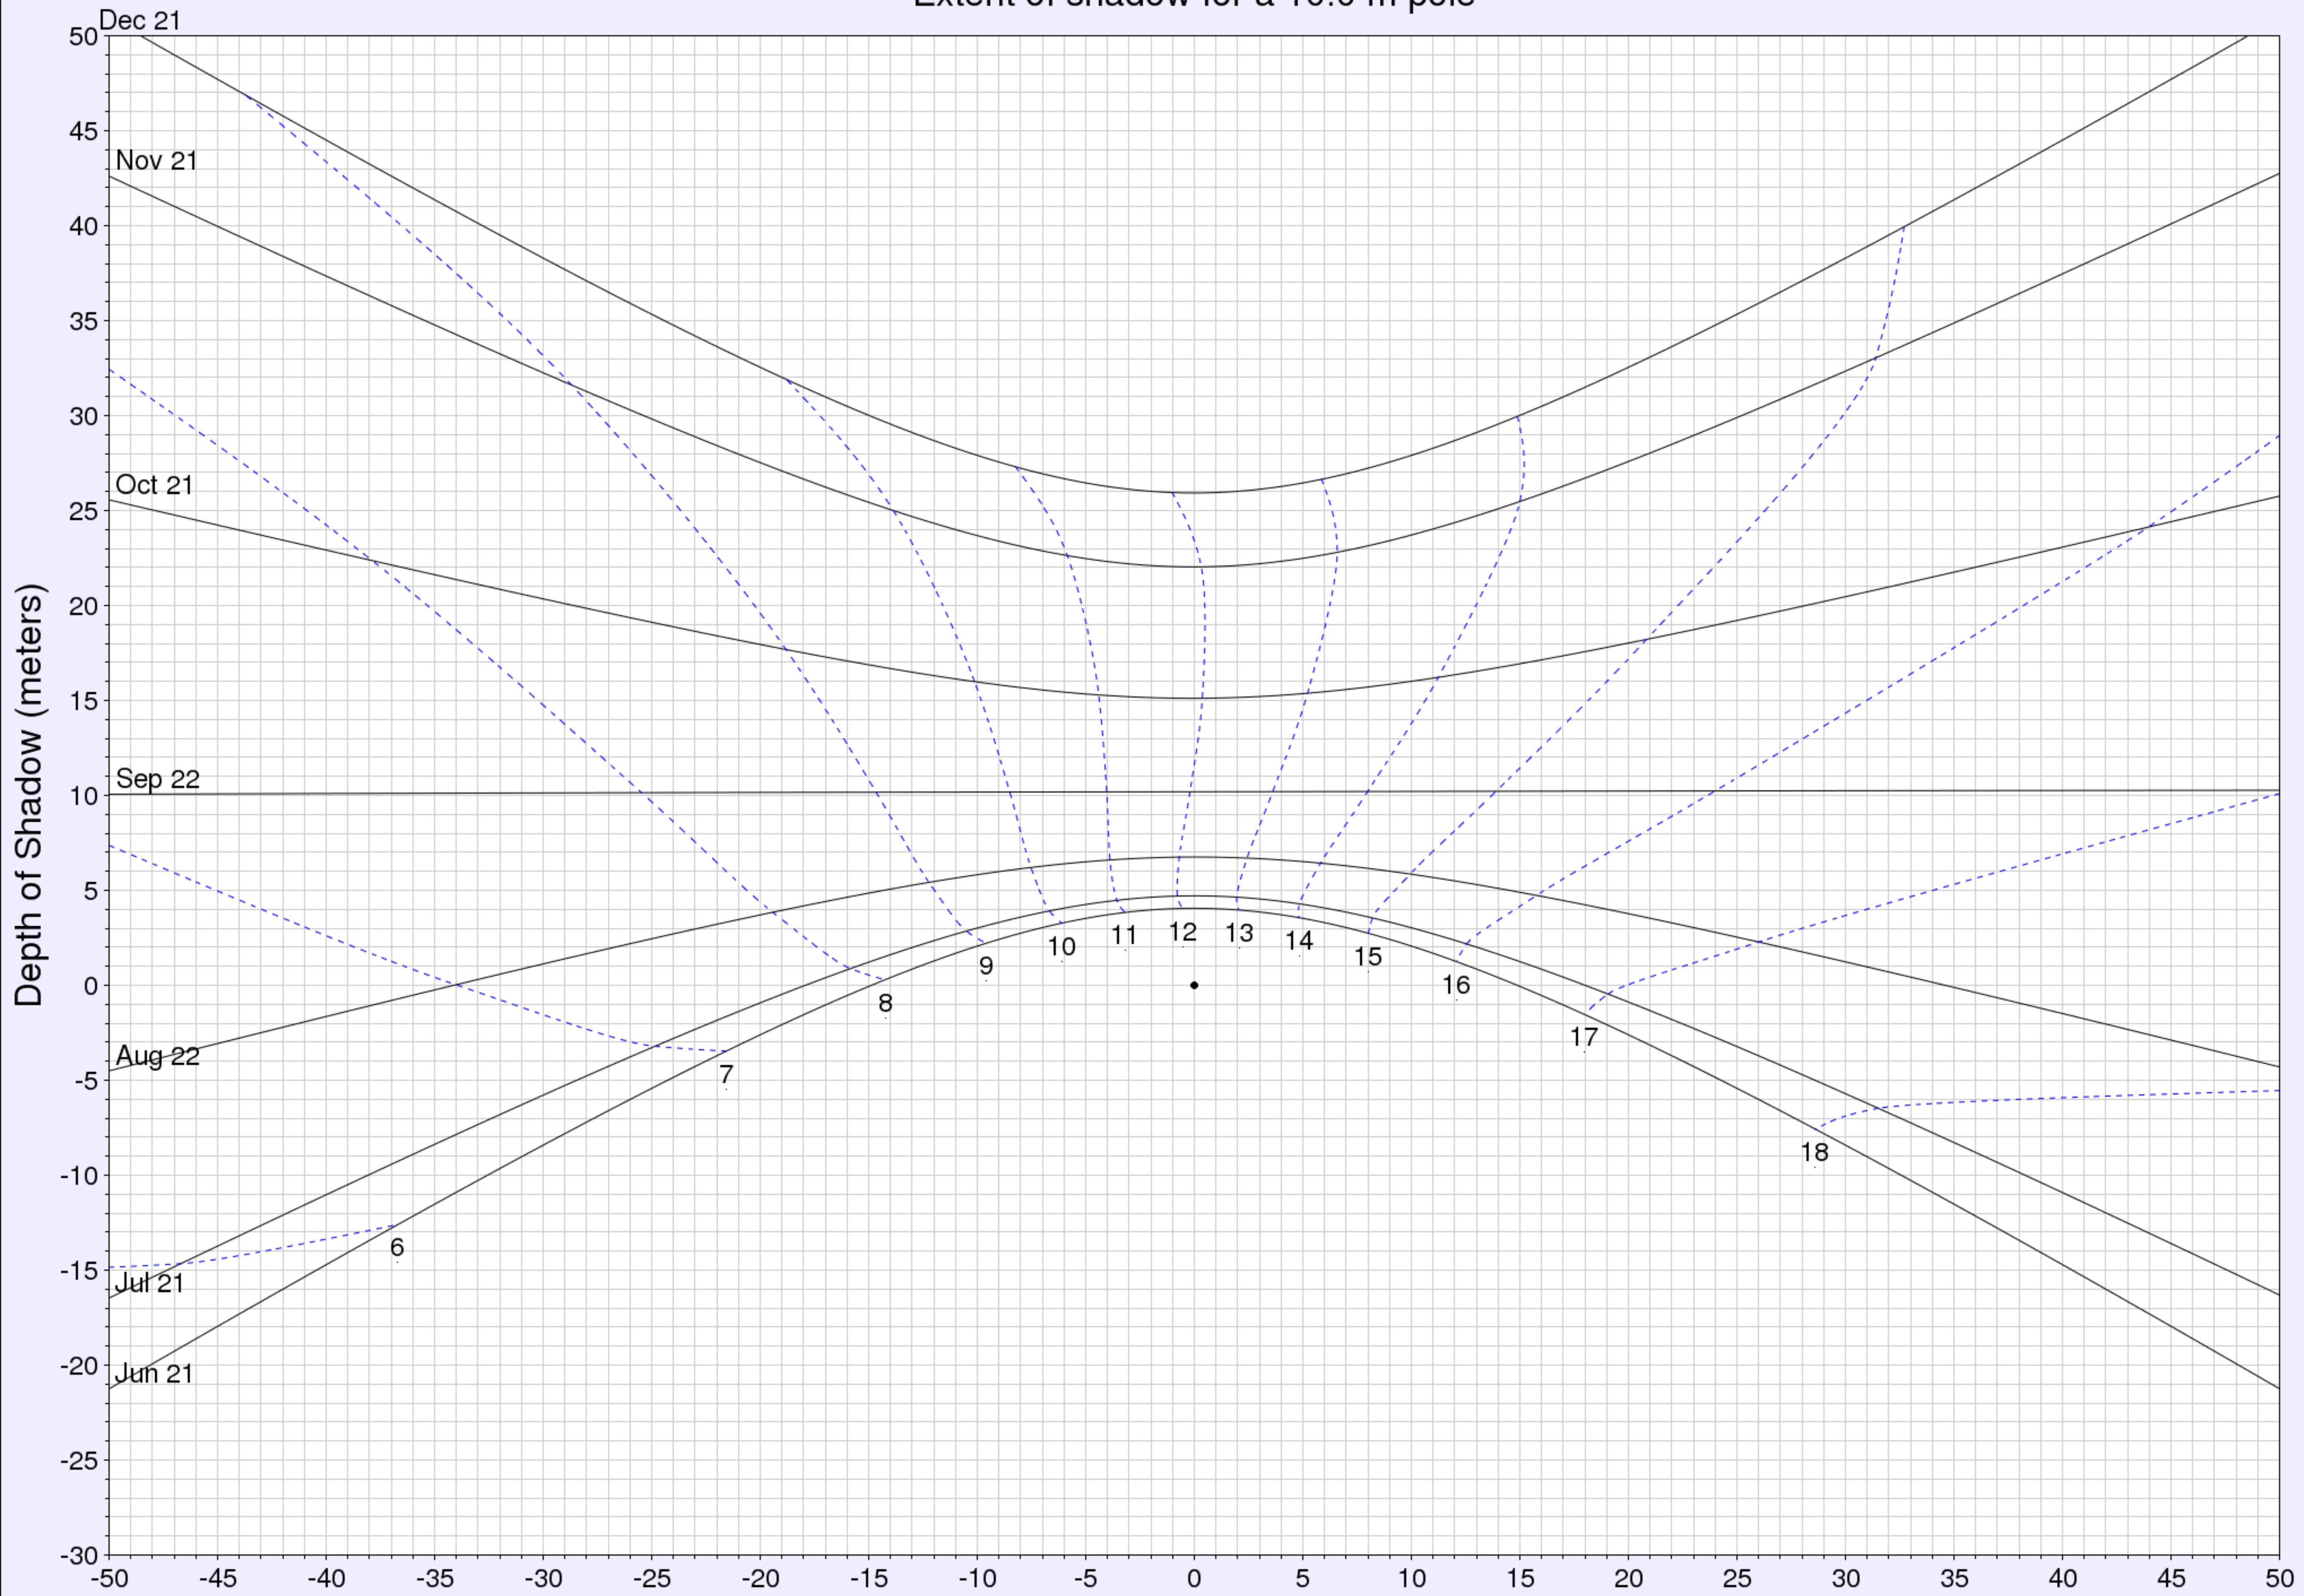

Extent of shadow for a 10.0 m pole

(c) UO Solar Radiation Monitoring Lab
Sponsor: BPA
solardat.uoregon... Sundial

West <-- Horizontal Distance (meters) --> East

Latitude: 45.51
Longitude: -122.68
Time zone: UTC-8
Hour lines indicate local standard time.