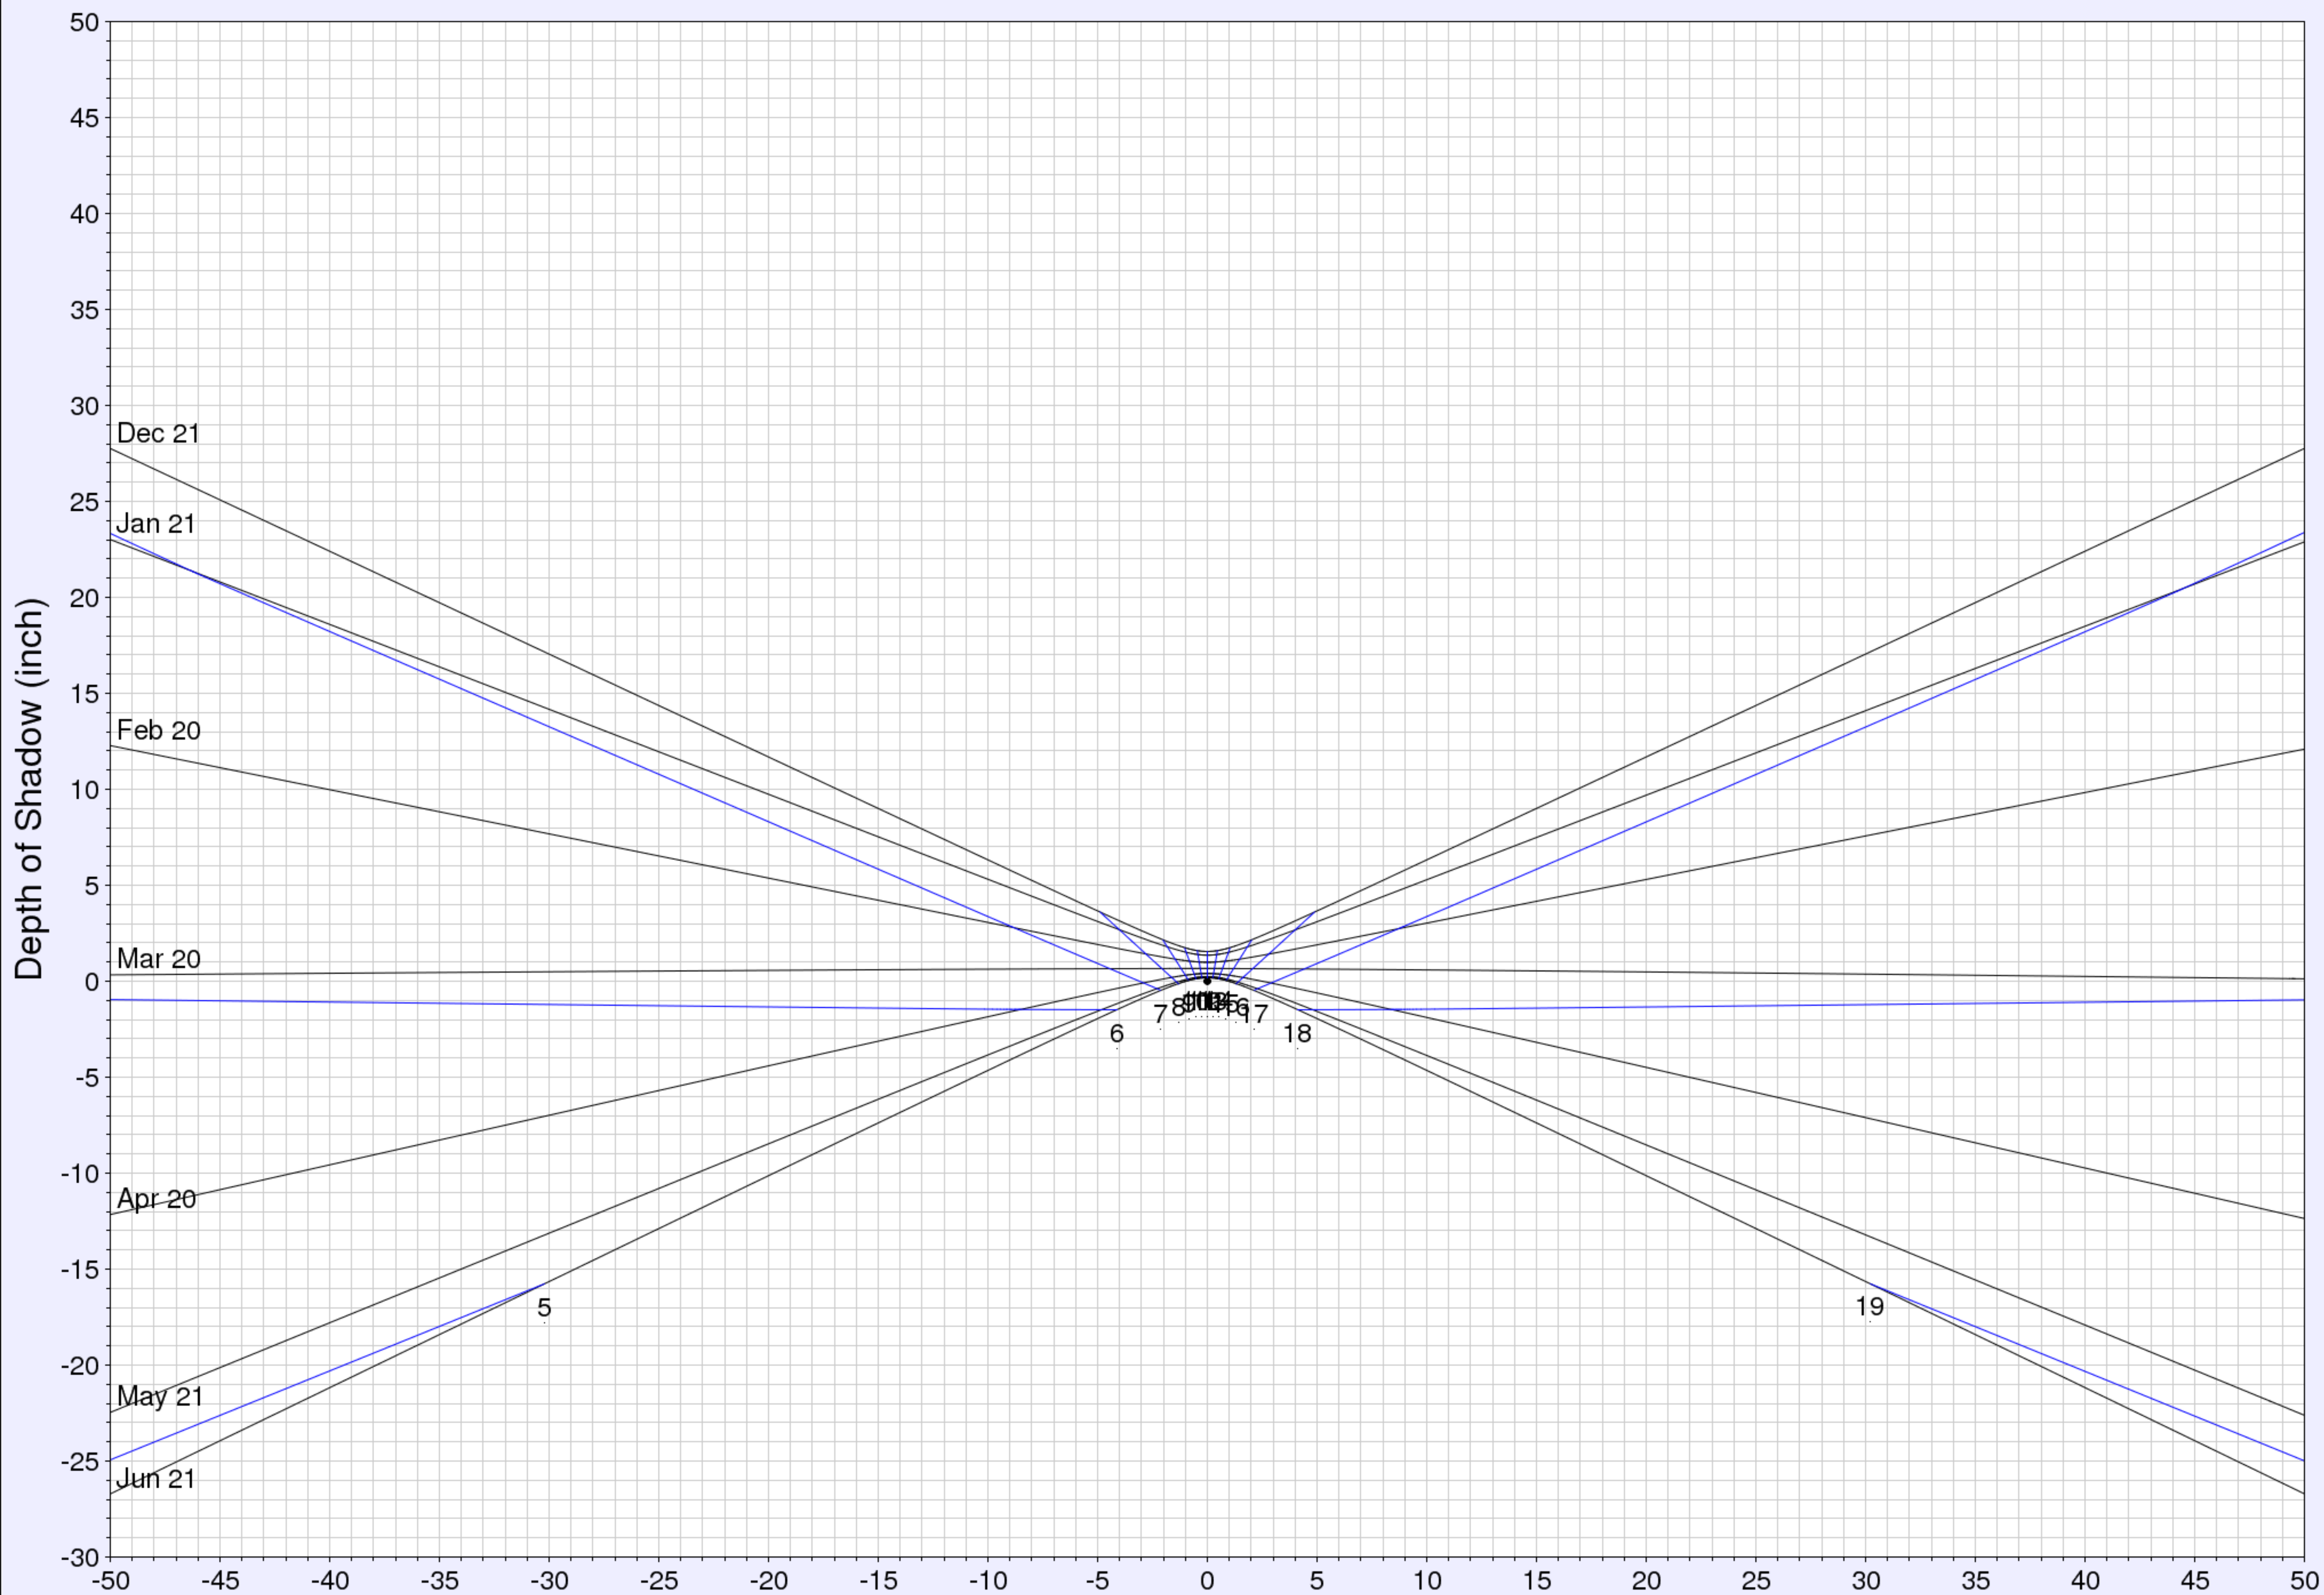

Extent of shadow for a 1 inch pole

(c) UO Solar Radiation Monitoring Lab
Sponsor: ETO

West <-- Horizontal Distance (inch) --> East

Latitude: 33.74
Longitude: -118.26
Time zone: UTC-8
Hour lines indicate local solar time.