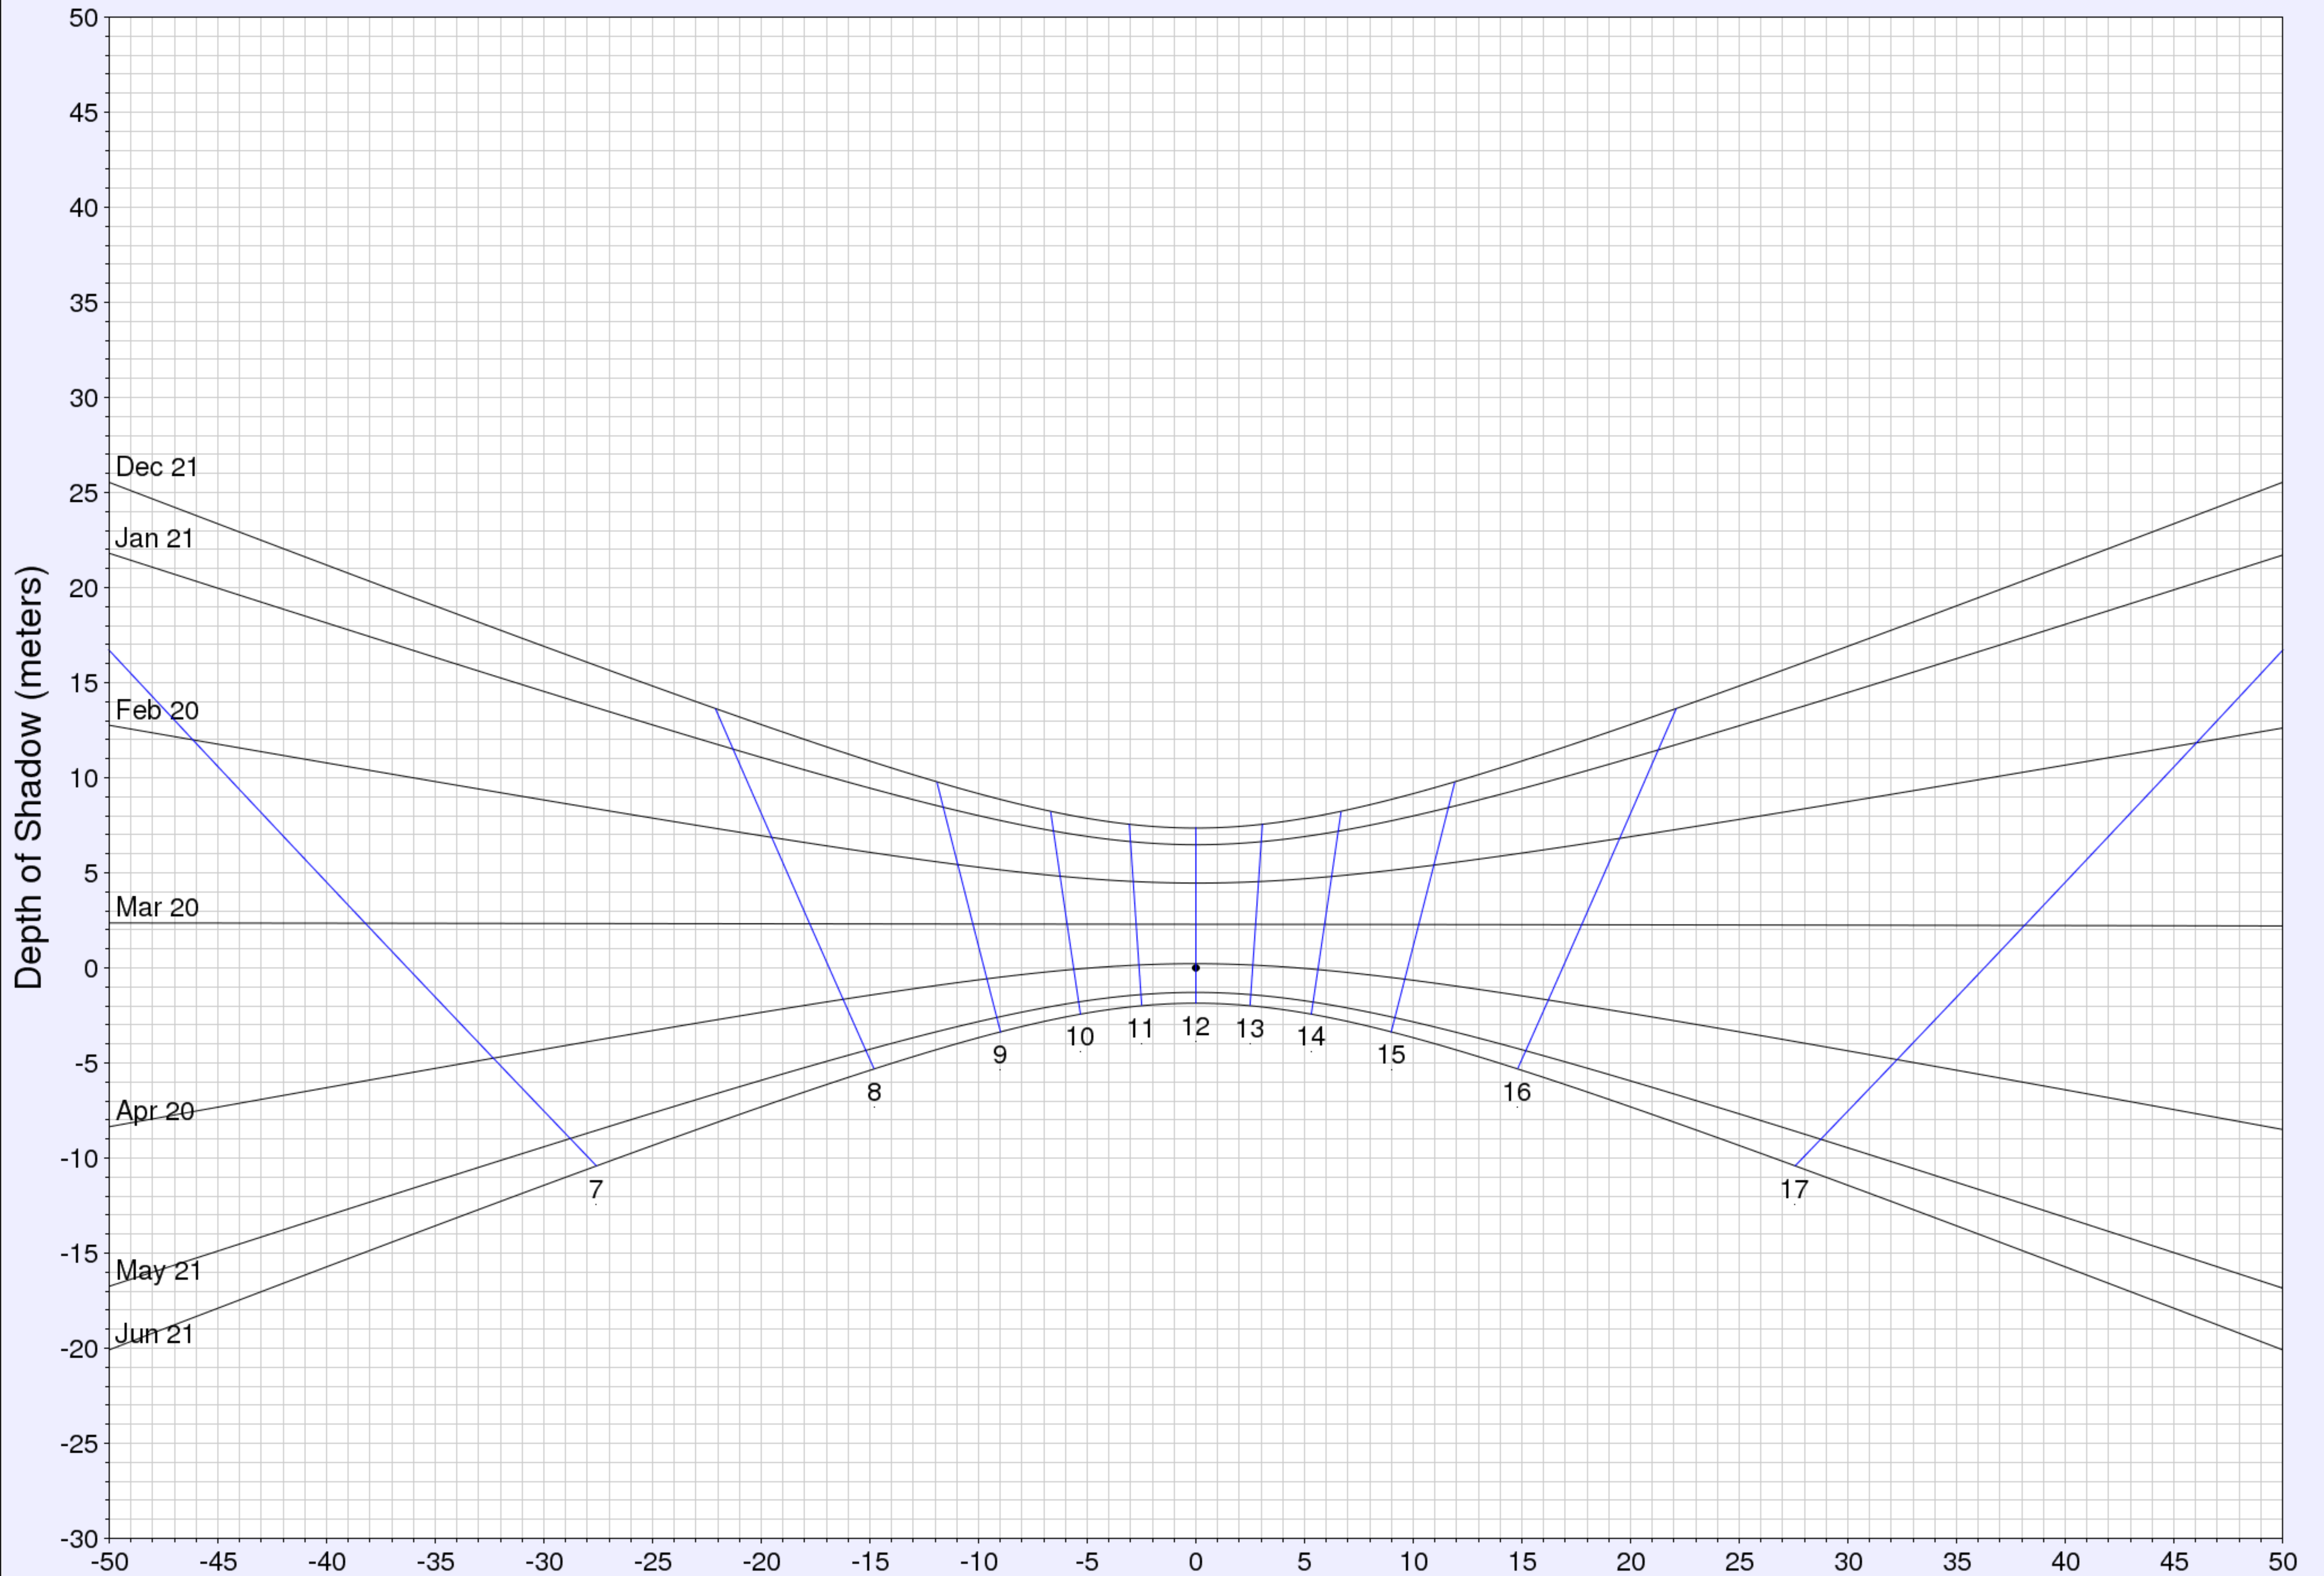

# Extent of shadow for a 10.0 m pole

(c) UO Solar Radiation Monitoring Lab  
Sponsor: ETO

West <-- Horizontal Distance (meters) --> East

Latitude: 12.91  
Longitude: 79.13  
Time zone: UTC5.5  
Hour lines indicate local solar time.