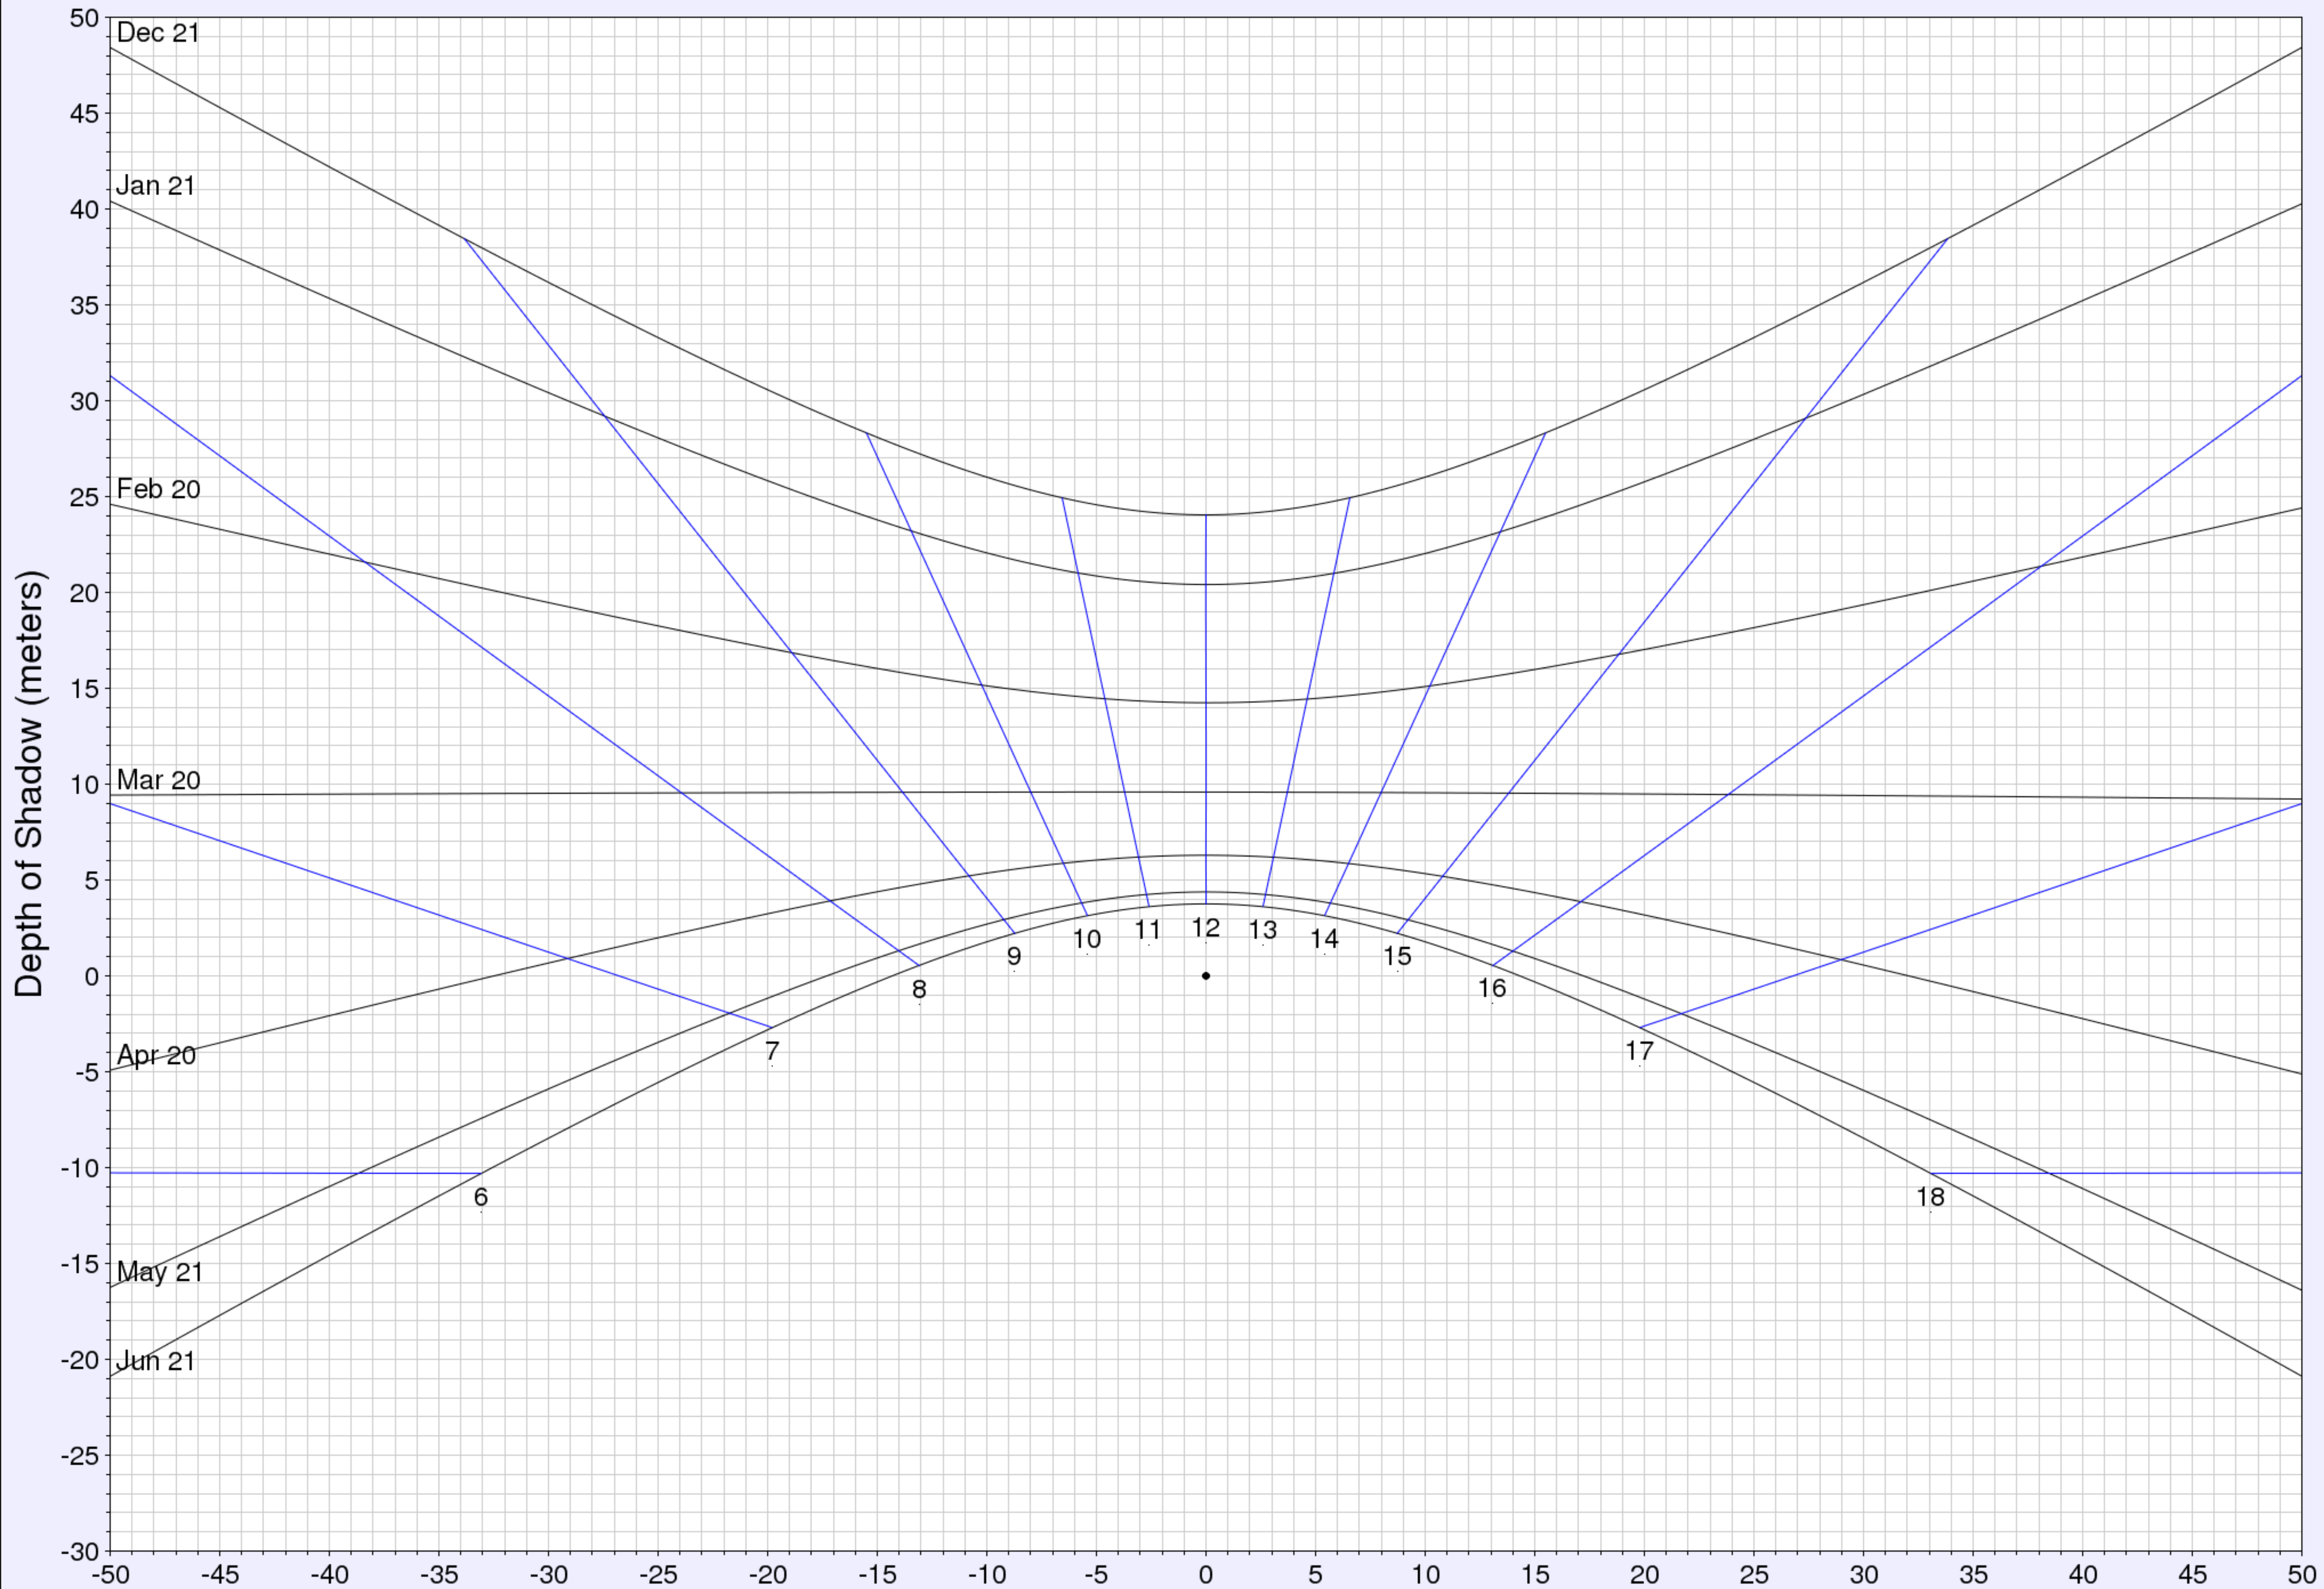

Extent of shadow for a 10.0 m pole

(c) UO Solar Radiation Monitoring Lab
Sponsor: BPA

West <-- Horizontal Distance (meters) --> East

Latitude: 44.02
Longitude: -123.1
Time zone: UTC-8
Hour lines indicate local solar time.