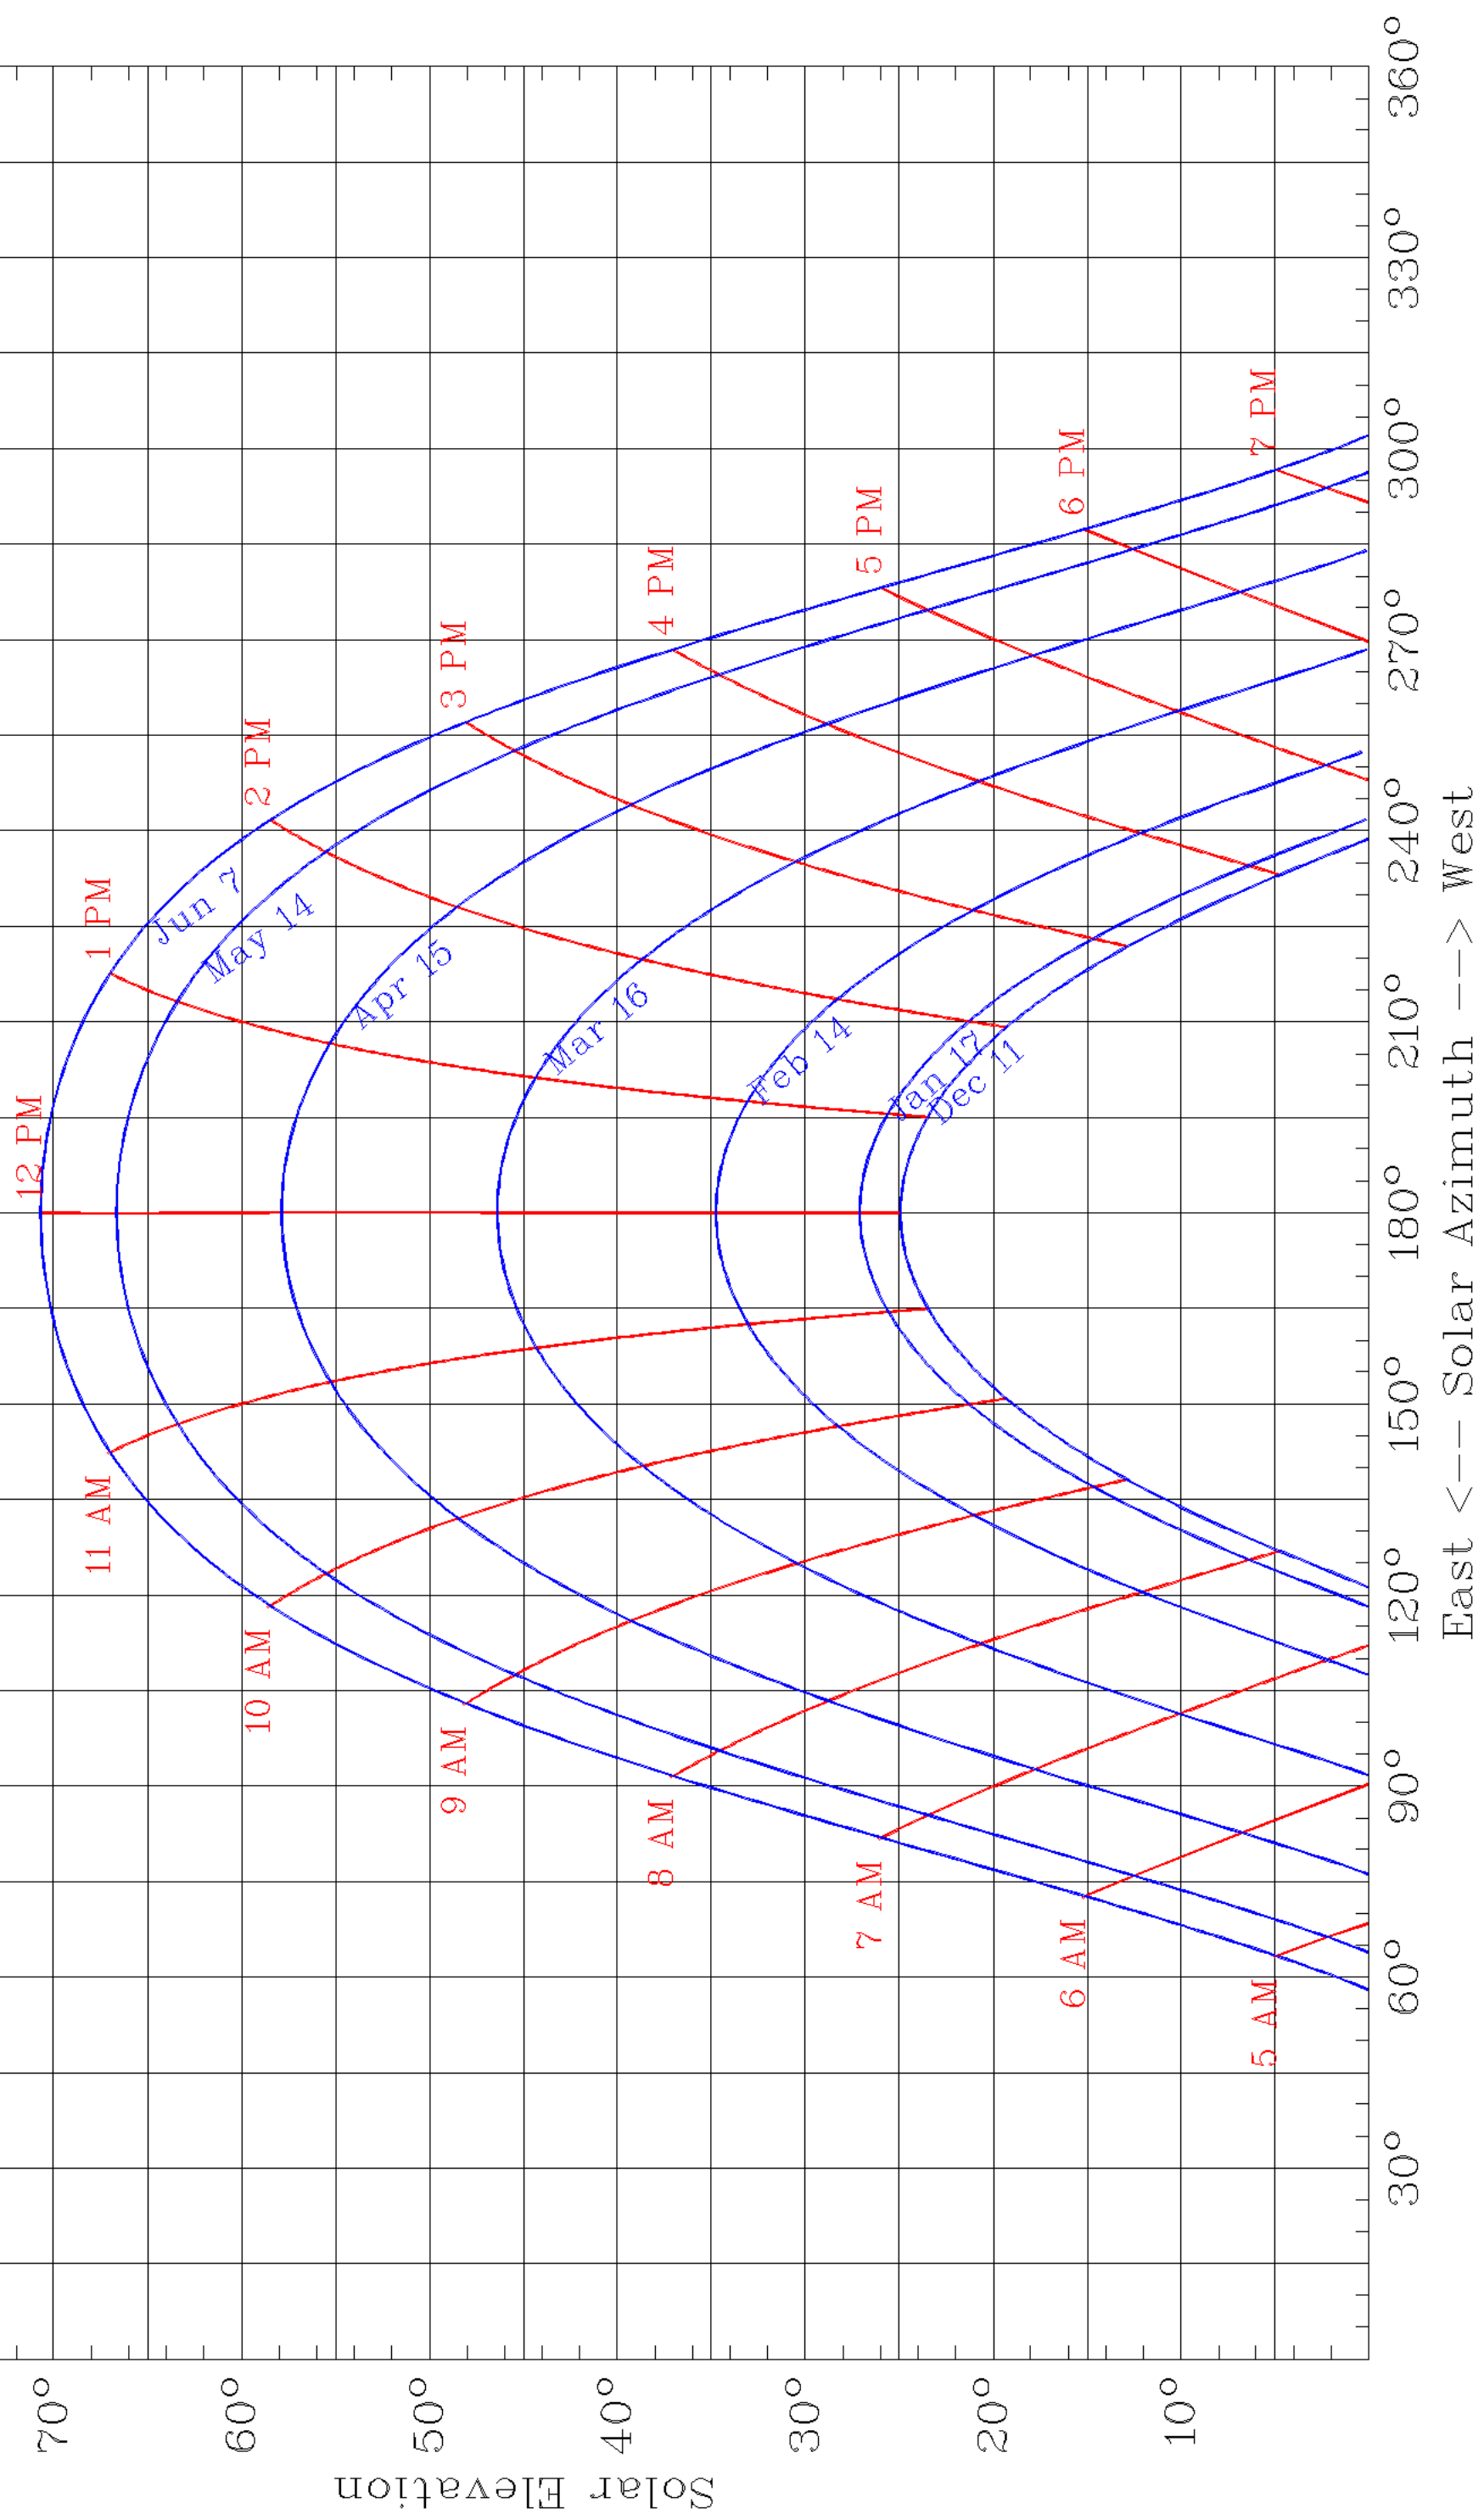

(c) Univ. of Oregon SRML
Sponsor: ETO
Lat: 42.12; Long: -0.45
(Solar) time zone: 1
Carta Solar Piramide

East <--- Solar Azimuth ---> West