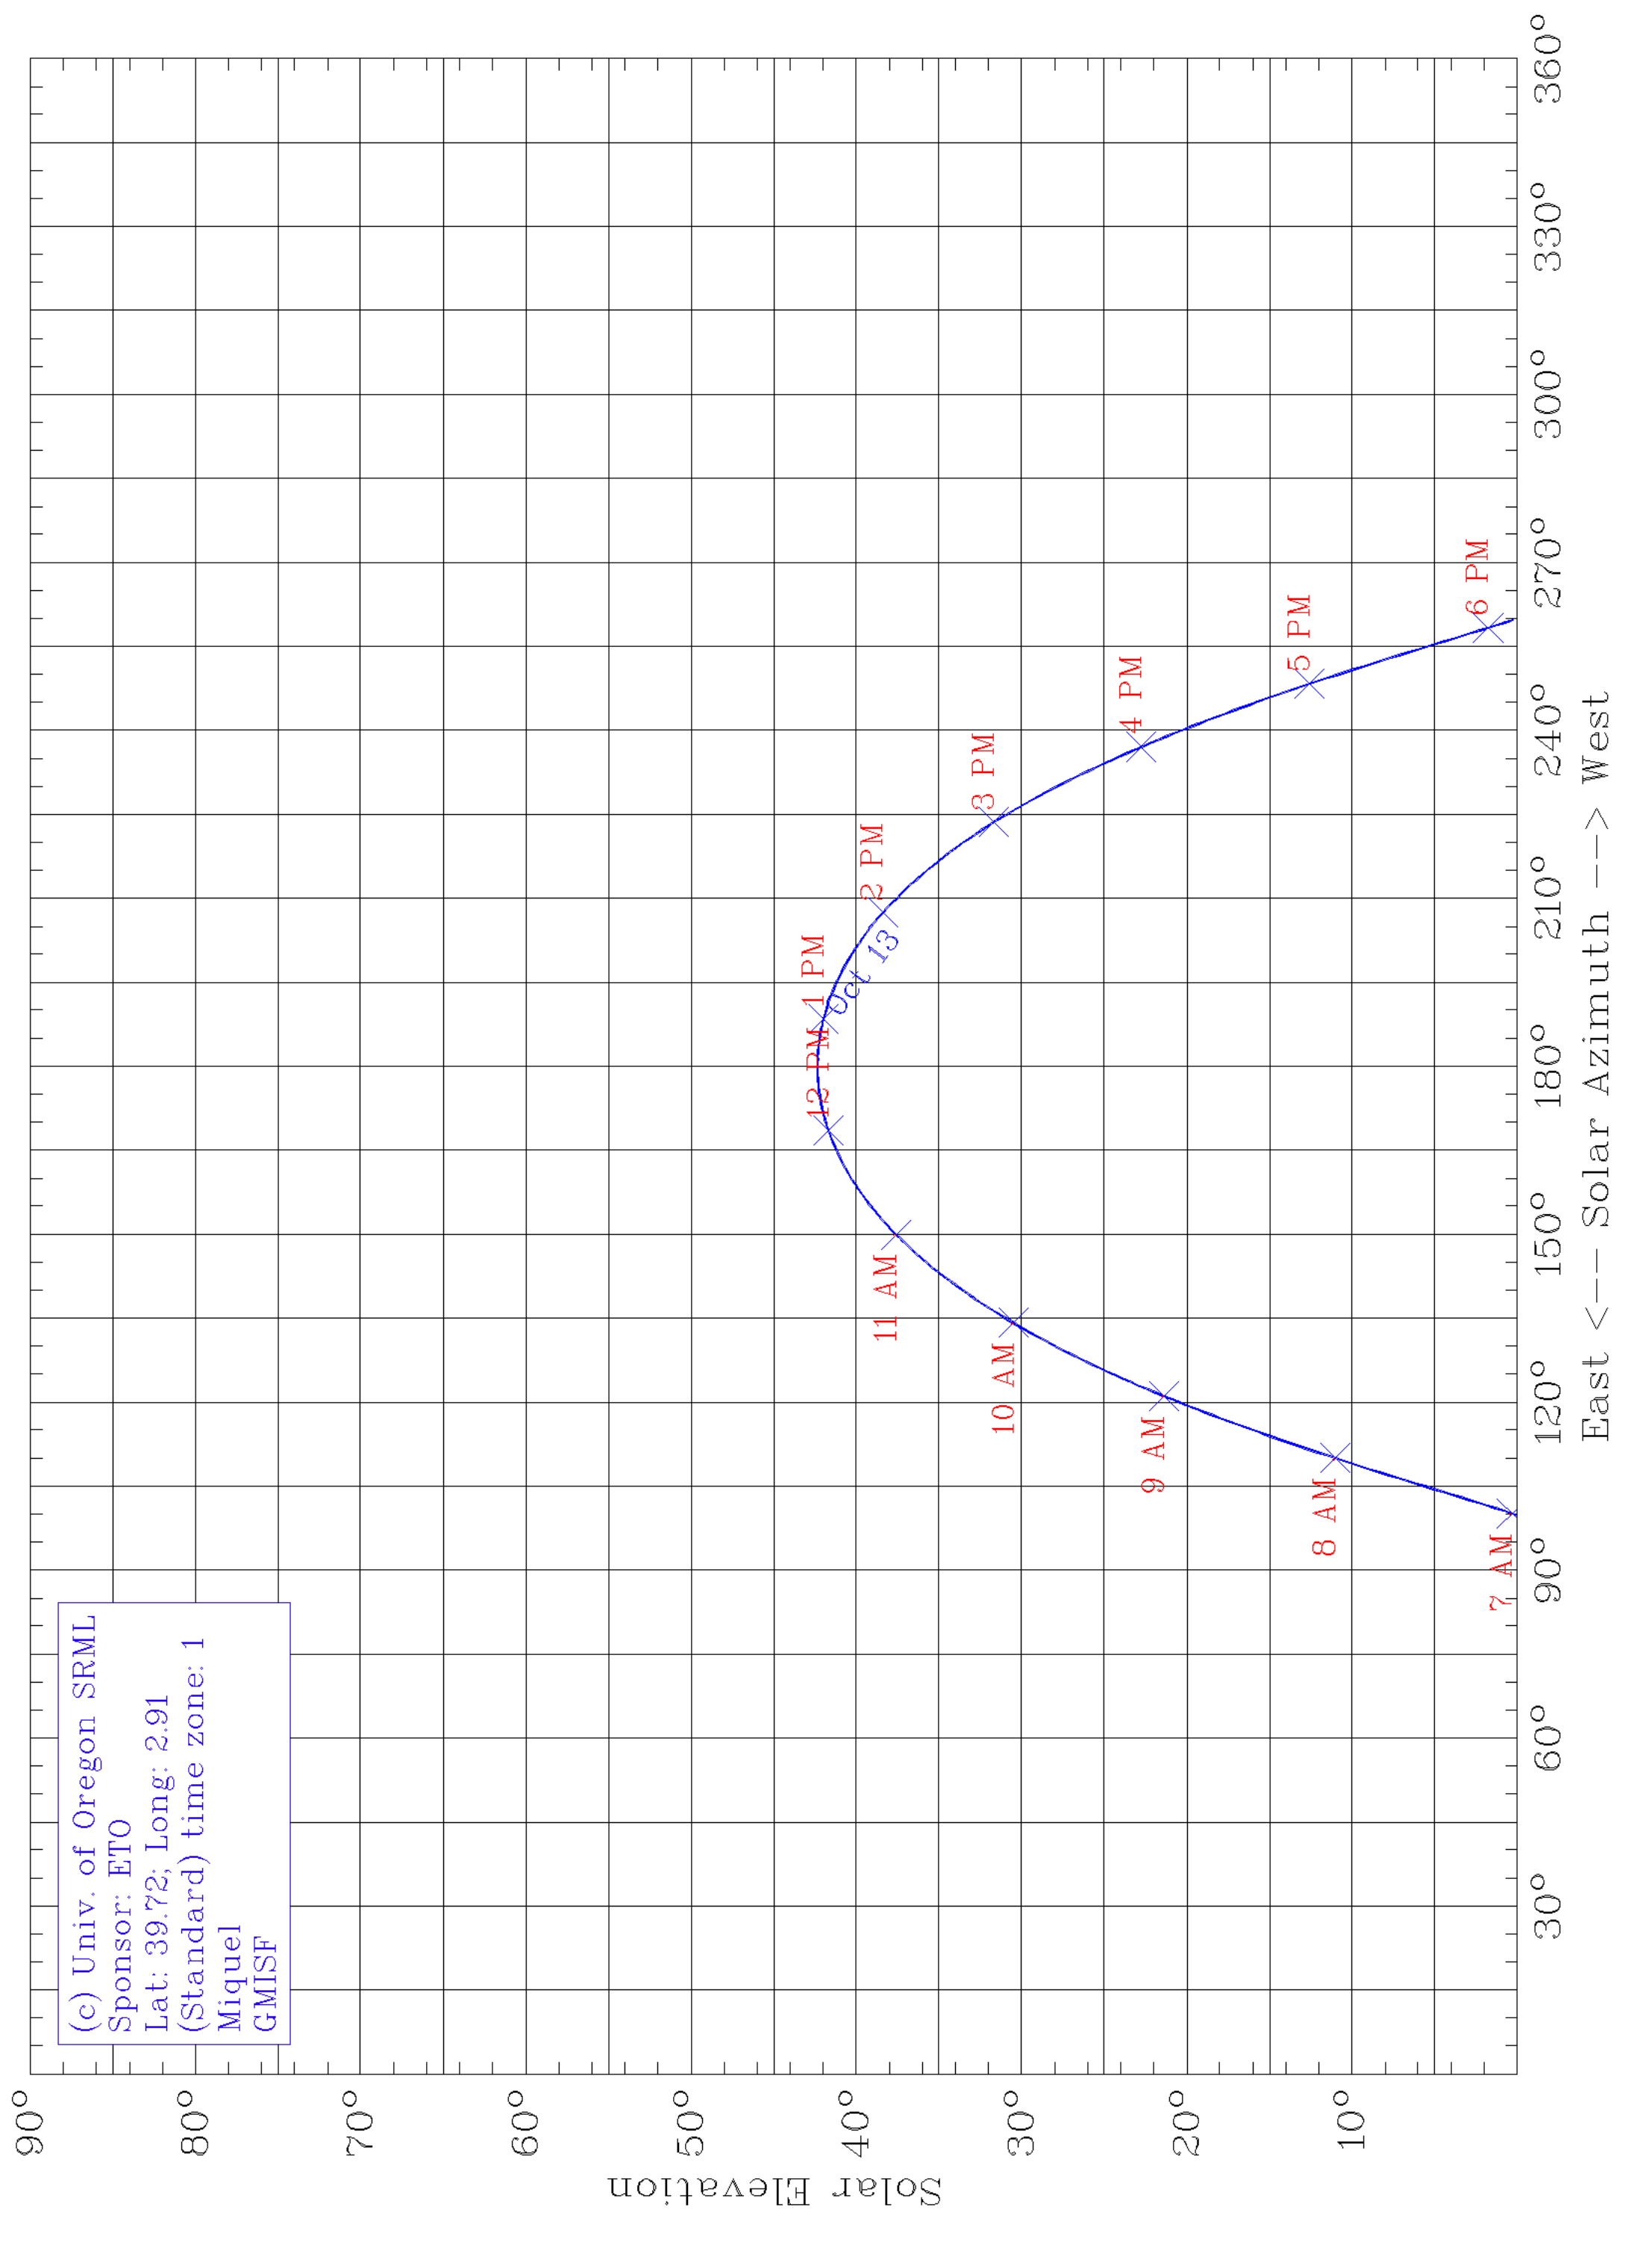

(c) Univ. of Oregon SRML
Sponsor: ETO
Lat: 39.72; Long: 2.91
(Standard) time zone: 1
Miquel
GMISF

East <--- Solar Azimuth ---> West