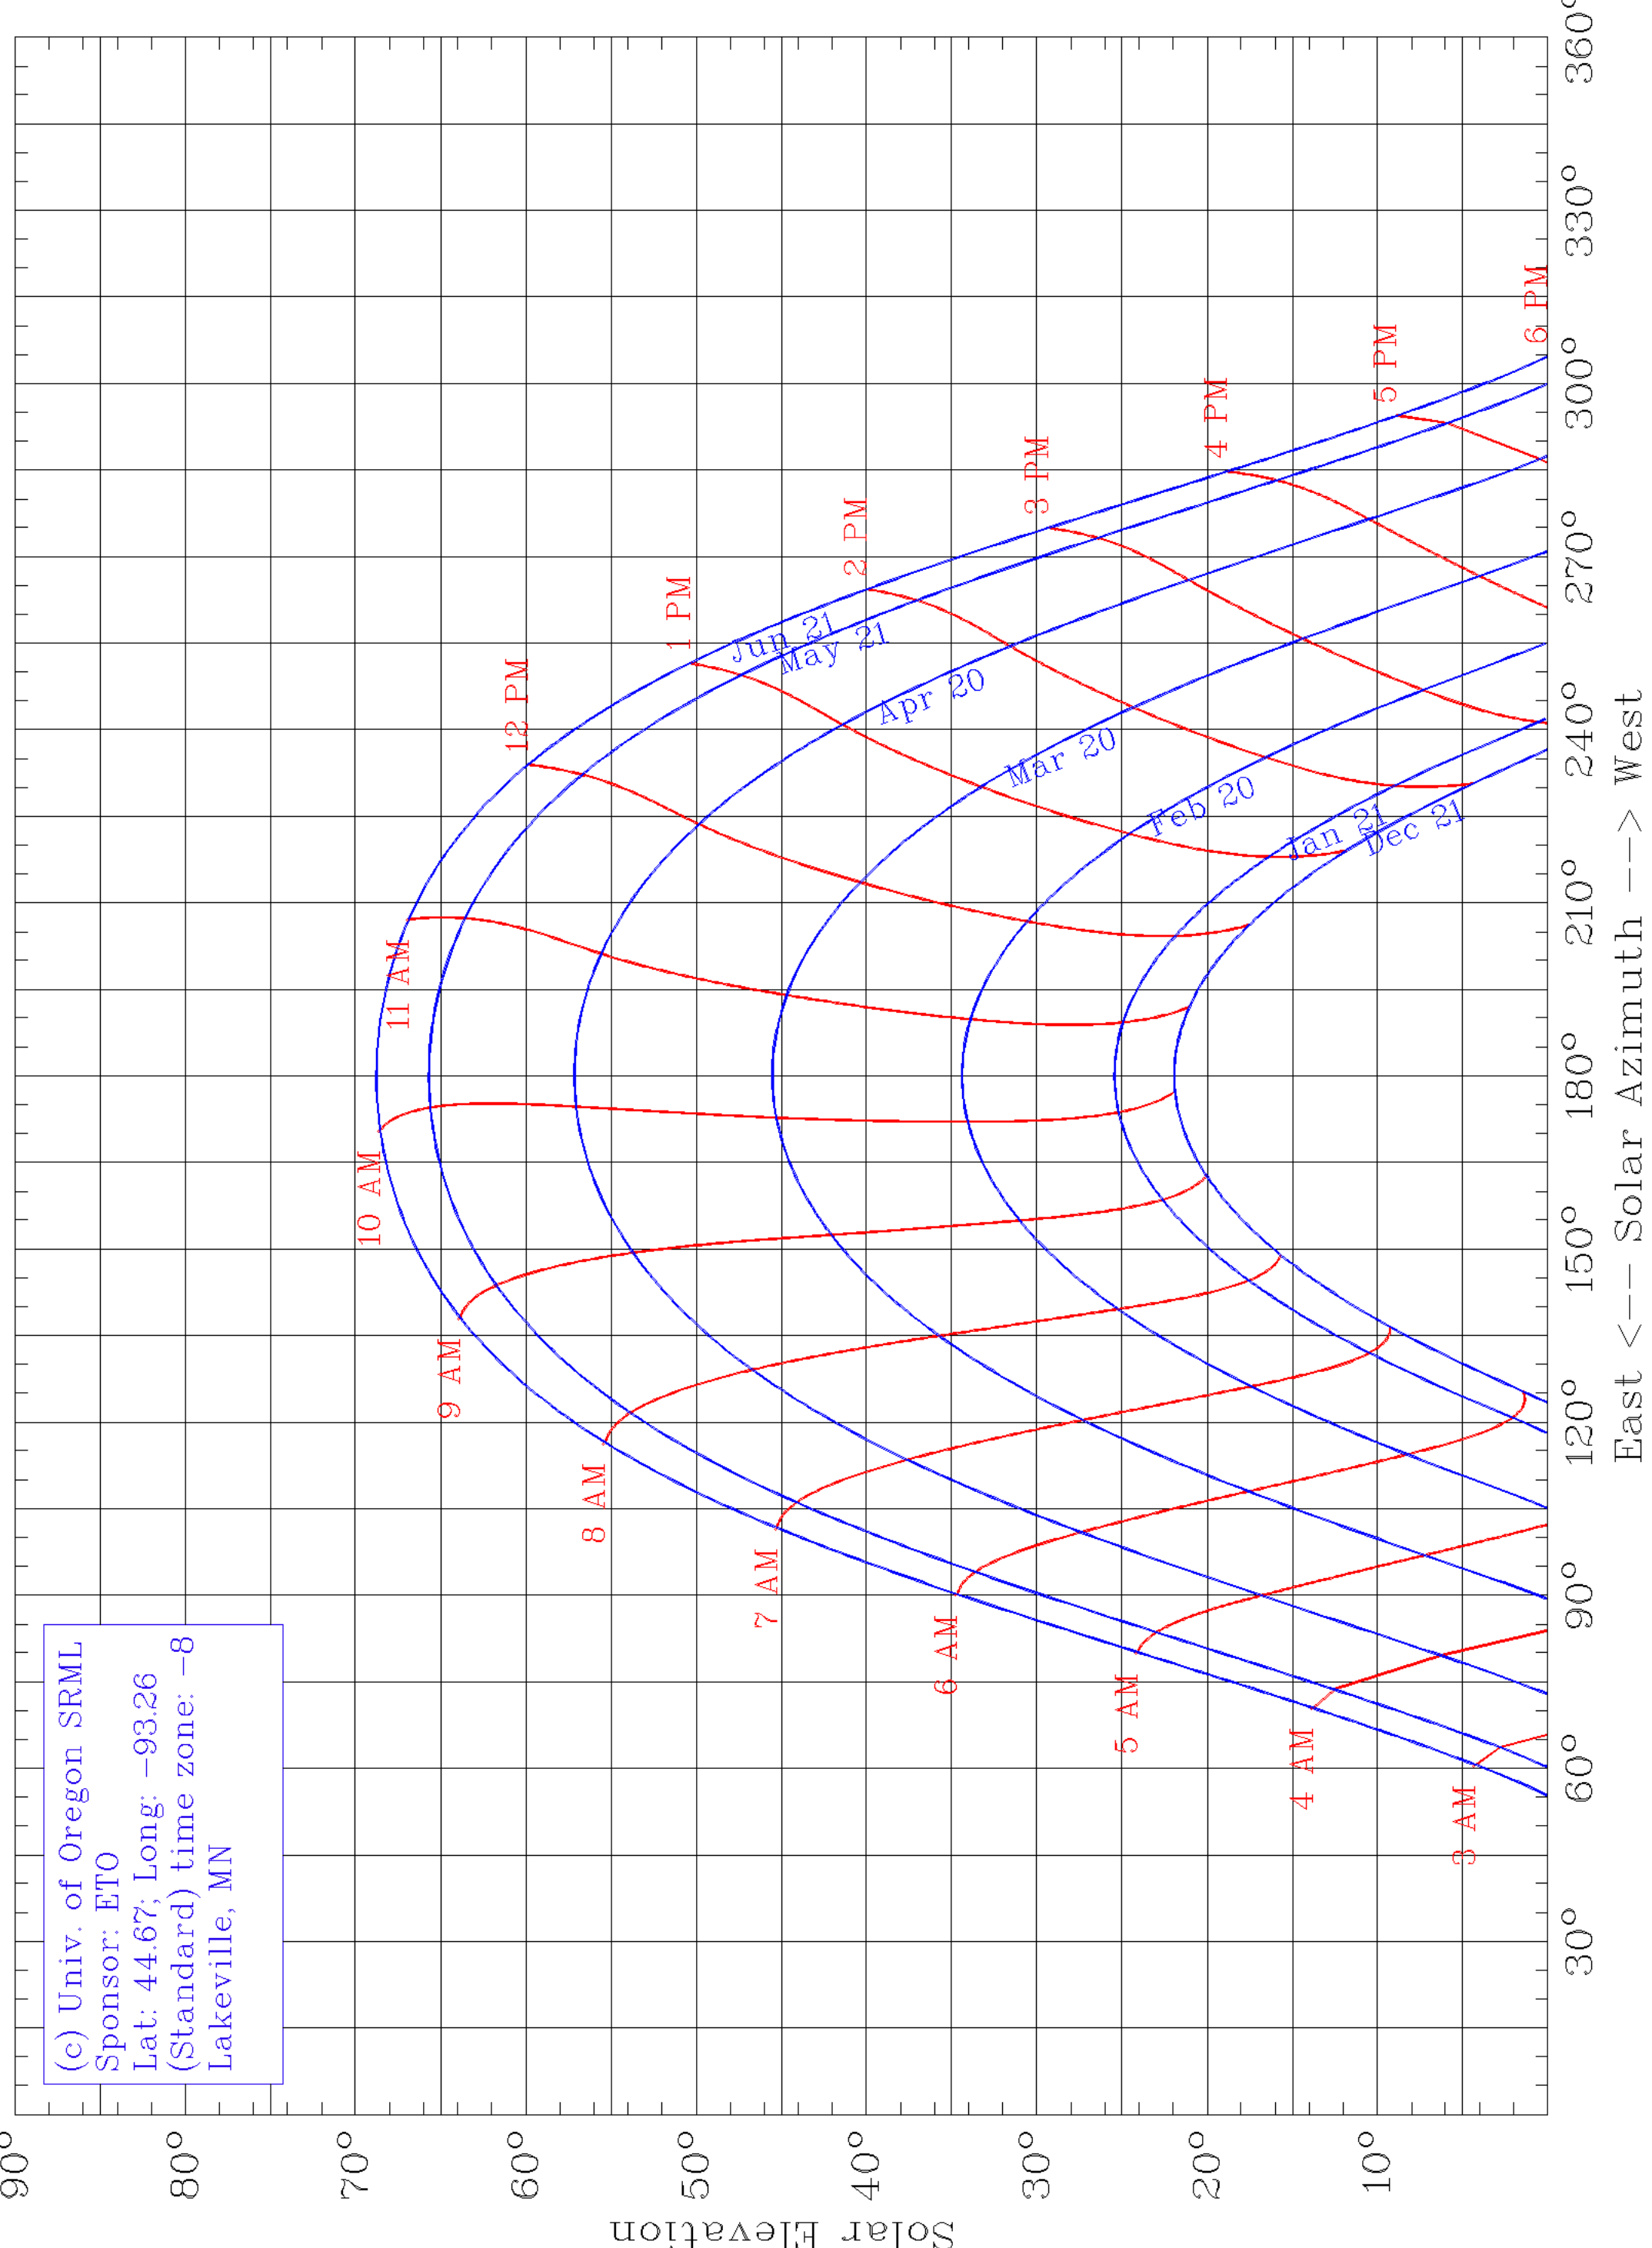

(c) Univ. of Oregon SRML
Sponsor: ETO
Lat: 44.67; Long: -93.26
(Standard) time zone: -8
Lakeville, MN

East <--- Solar Azimuth ---> West