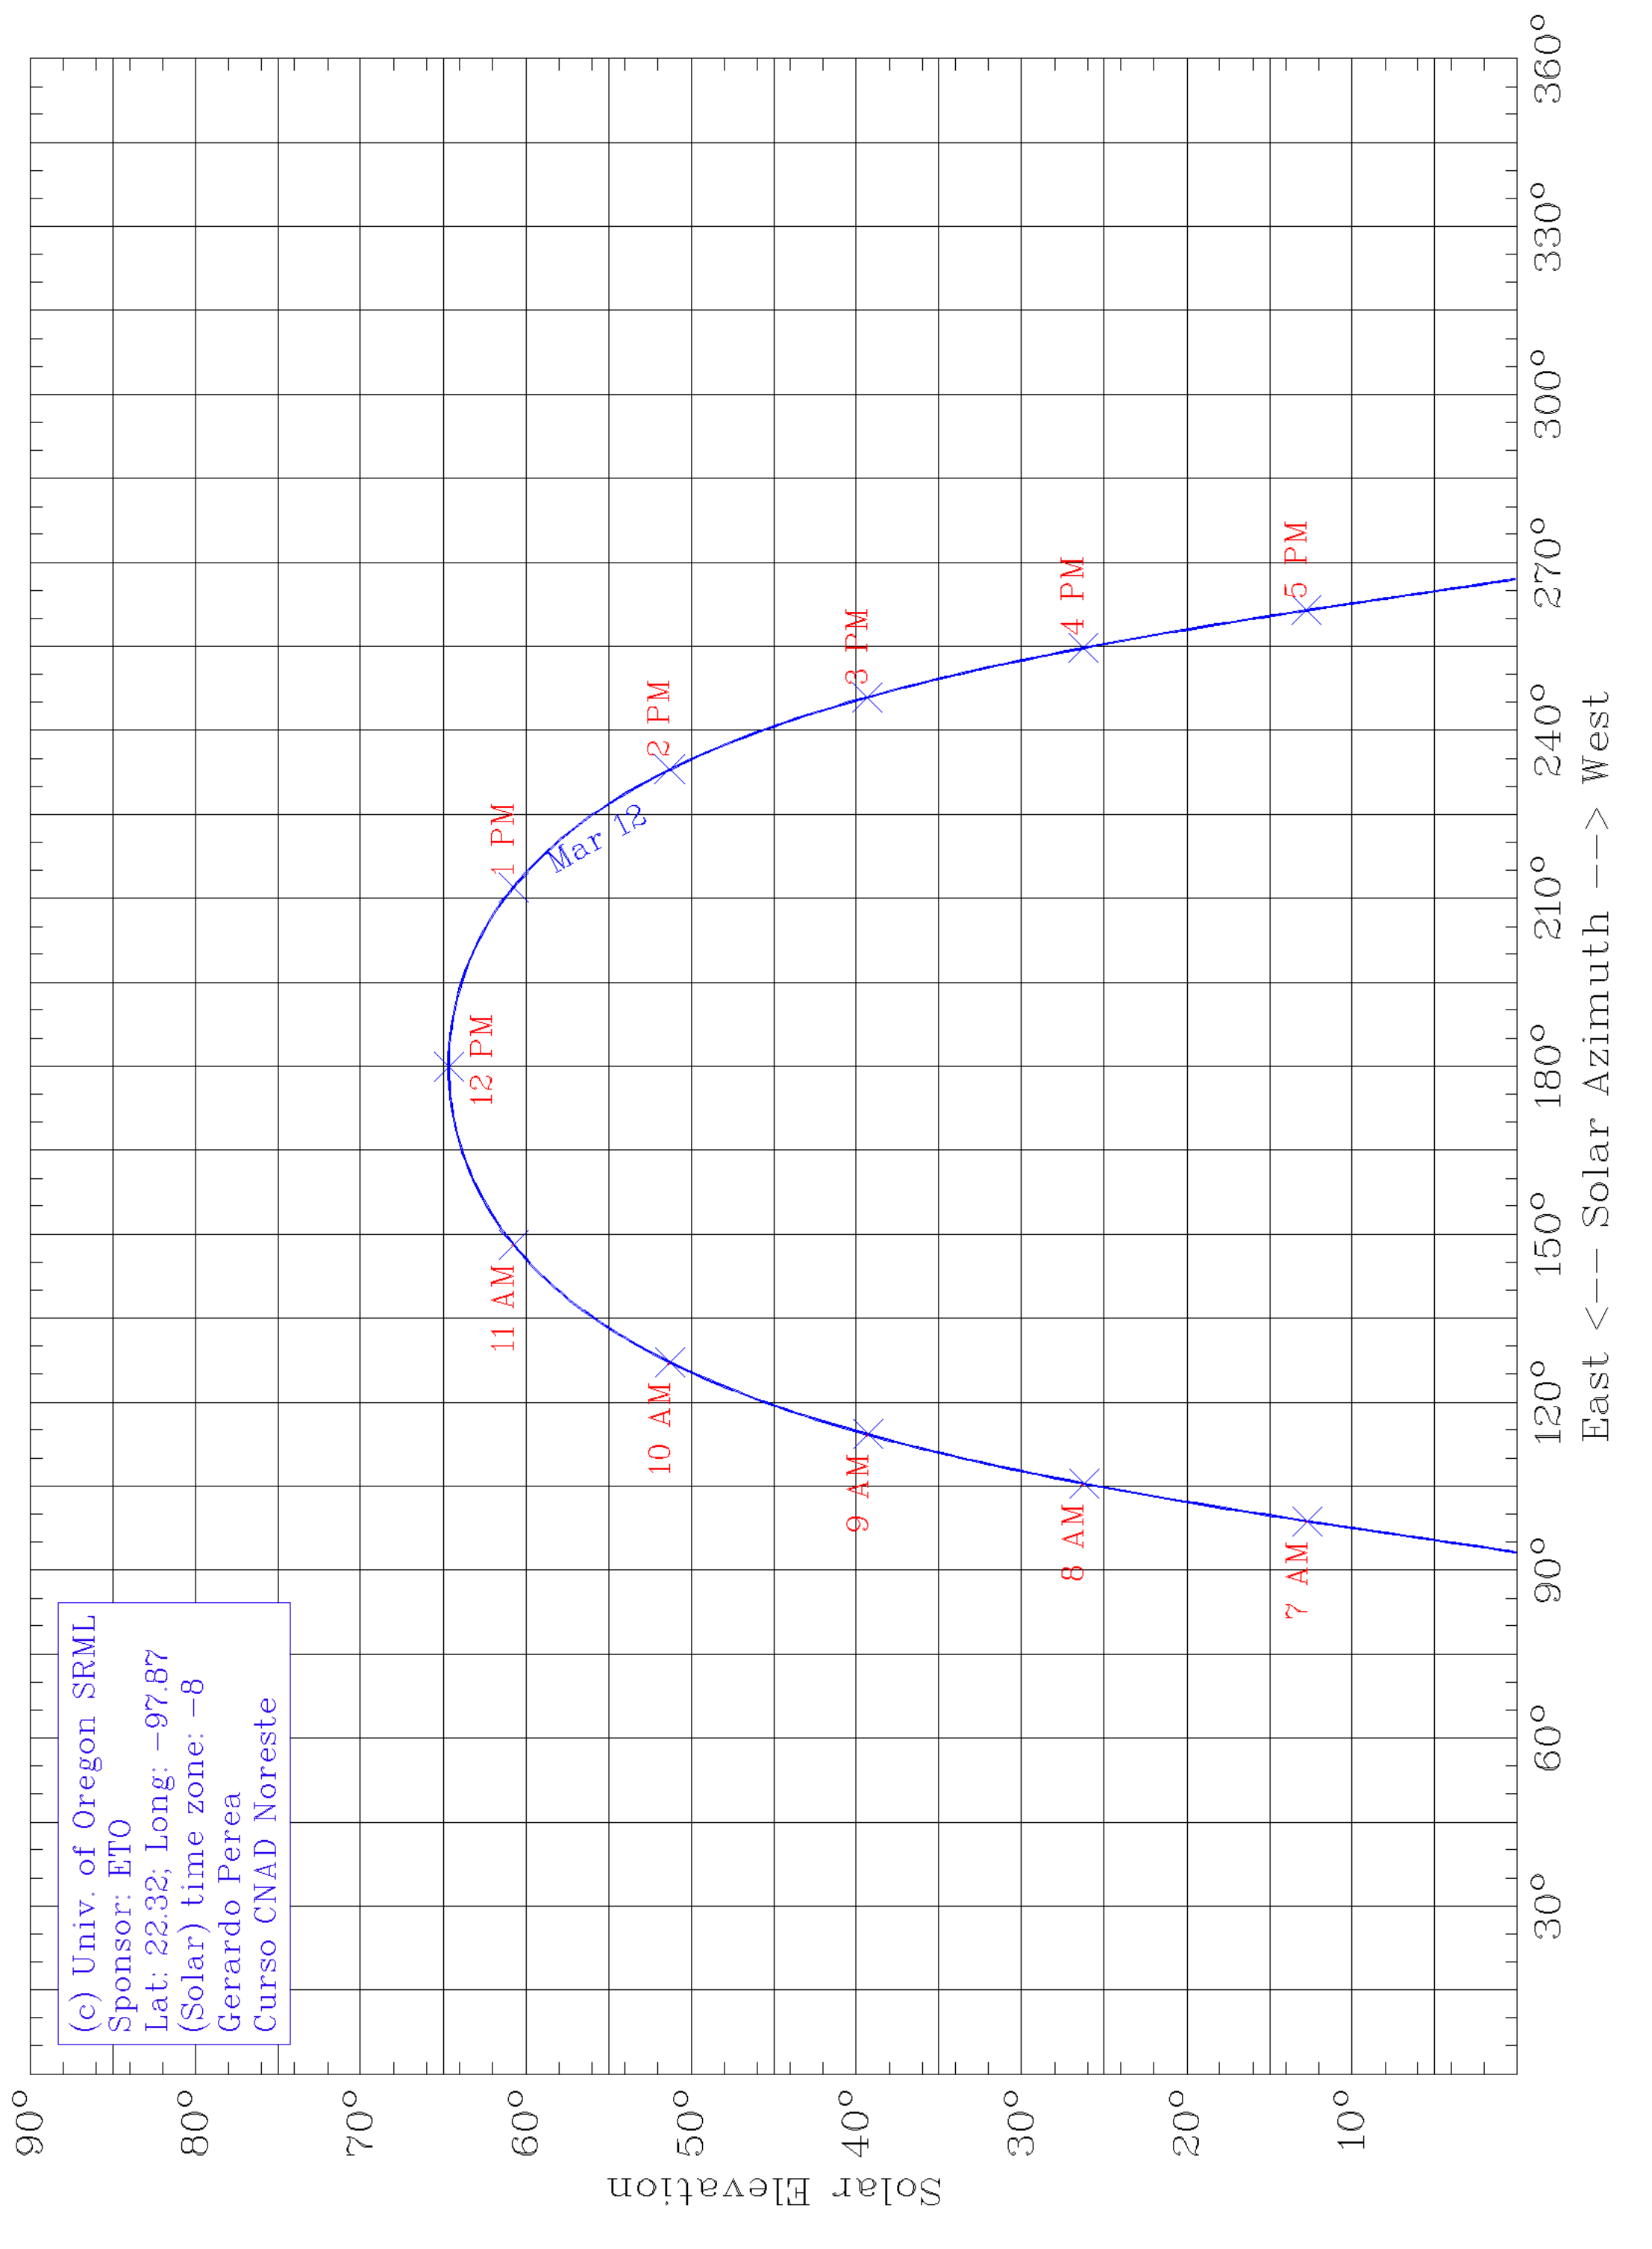

(c) Univ. of Oregon SRML
Sponsor: ETO
Lat: 22.32; Long: -97.87
(Solar) time zone: -8
Gerardo Perea
Curso CNAD Noreste

East <--- Solar Azimuth ---> West