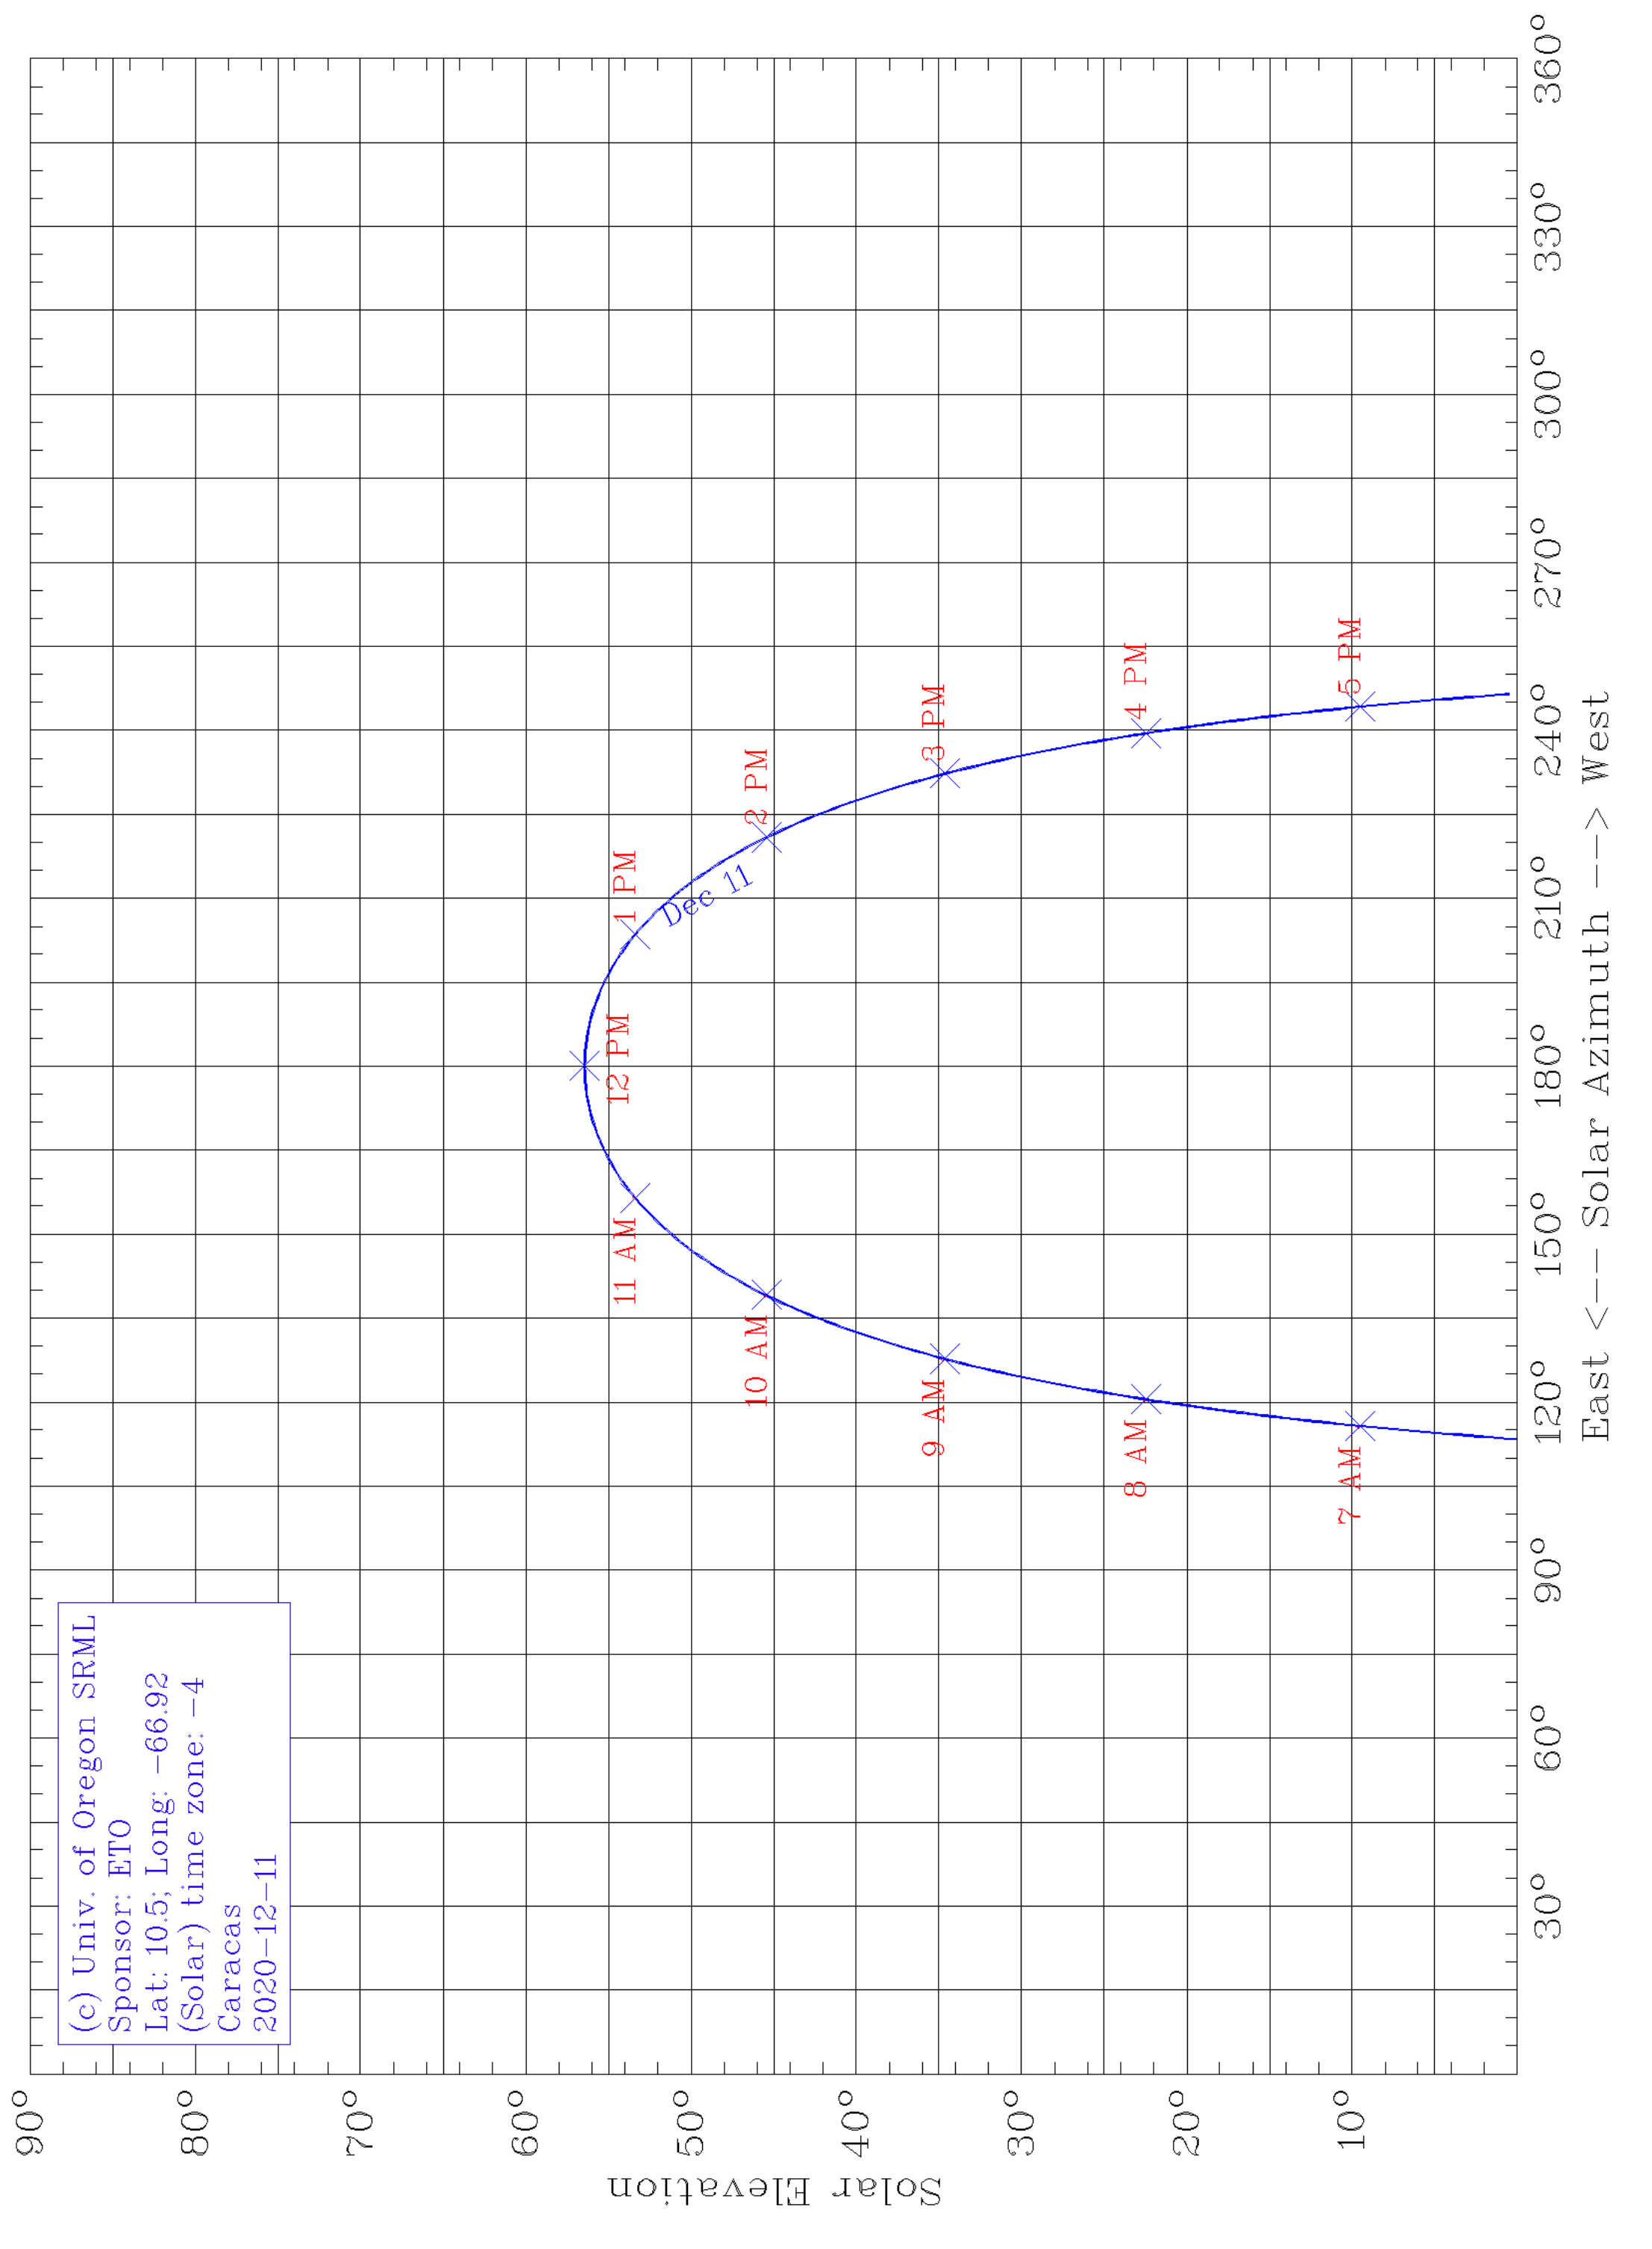

(c) Univ. of Oregon SRML  
Sponsor: ETO  
Lat: 10.5; Long: -66.92  
(Solar) time zone: -4  
Caracas  
2020-12-11

East <-- Solar Azimuth --> West