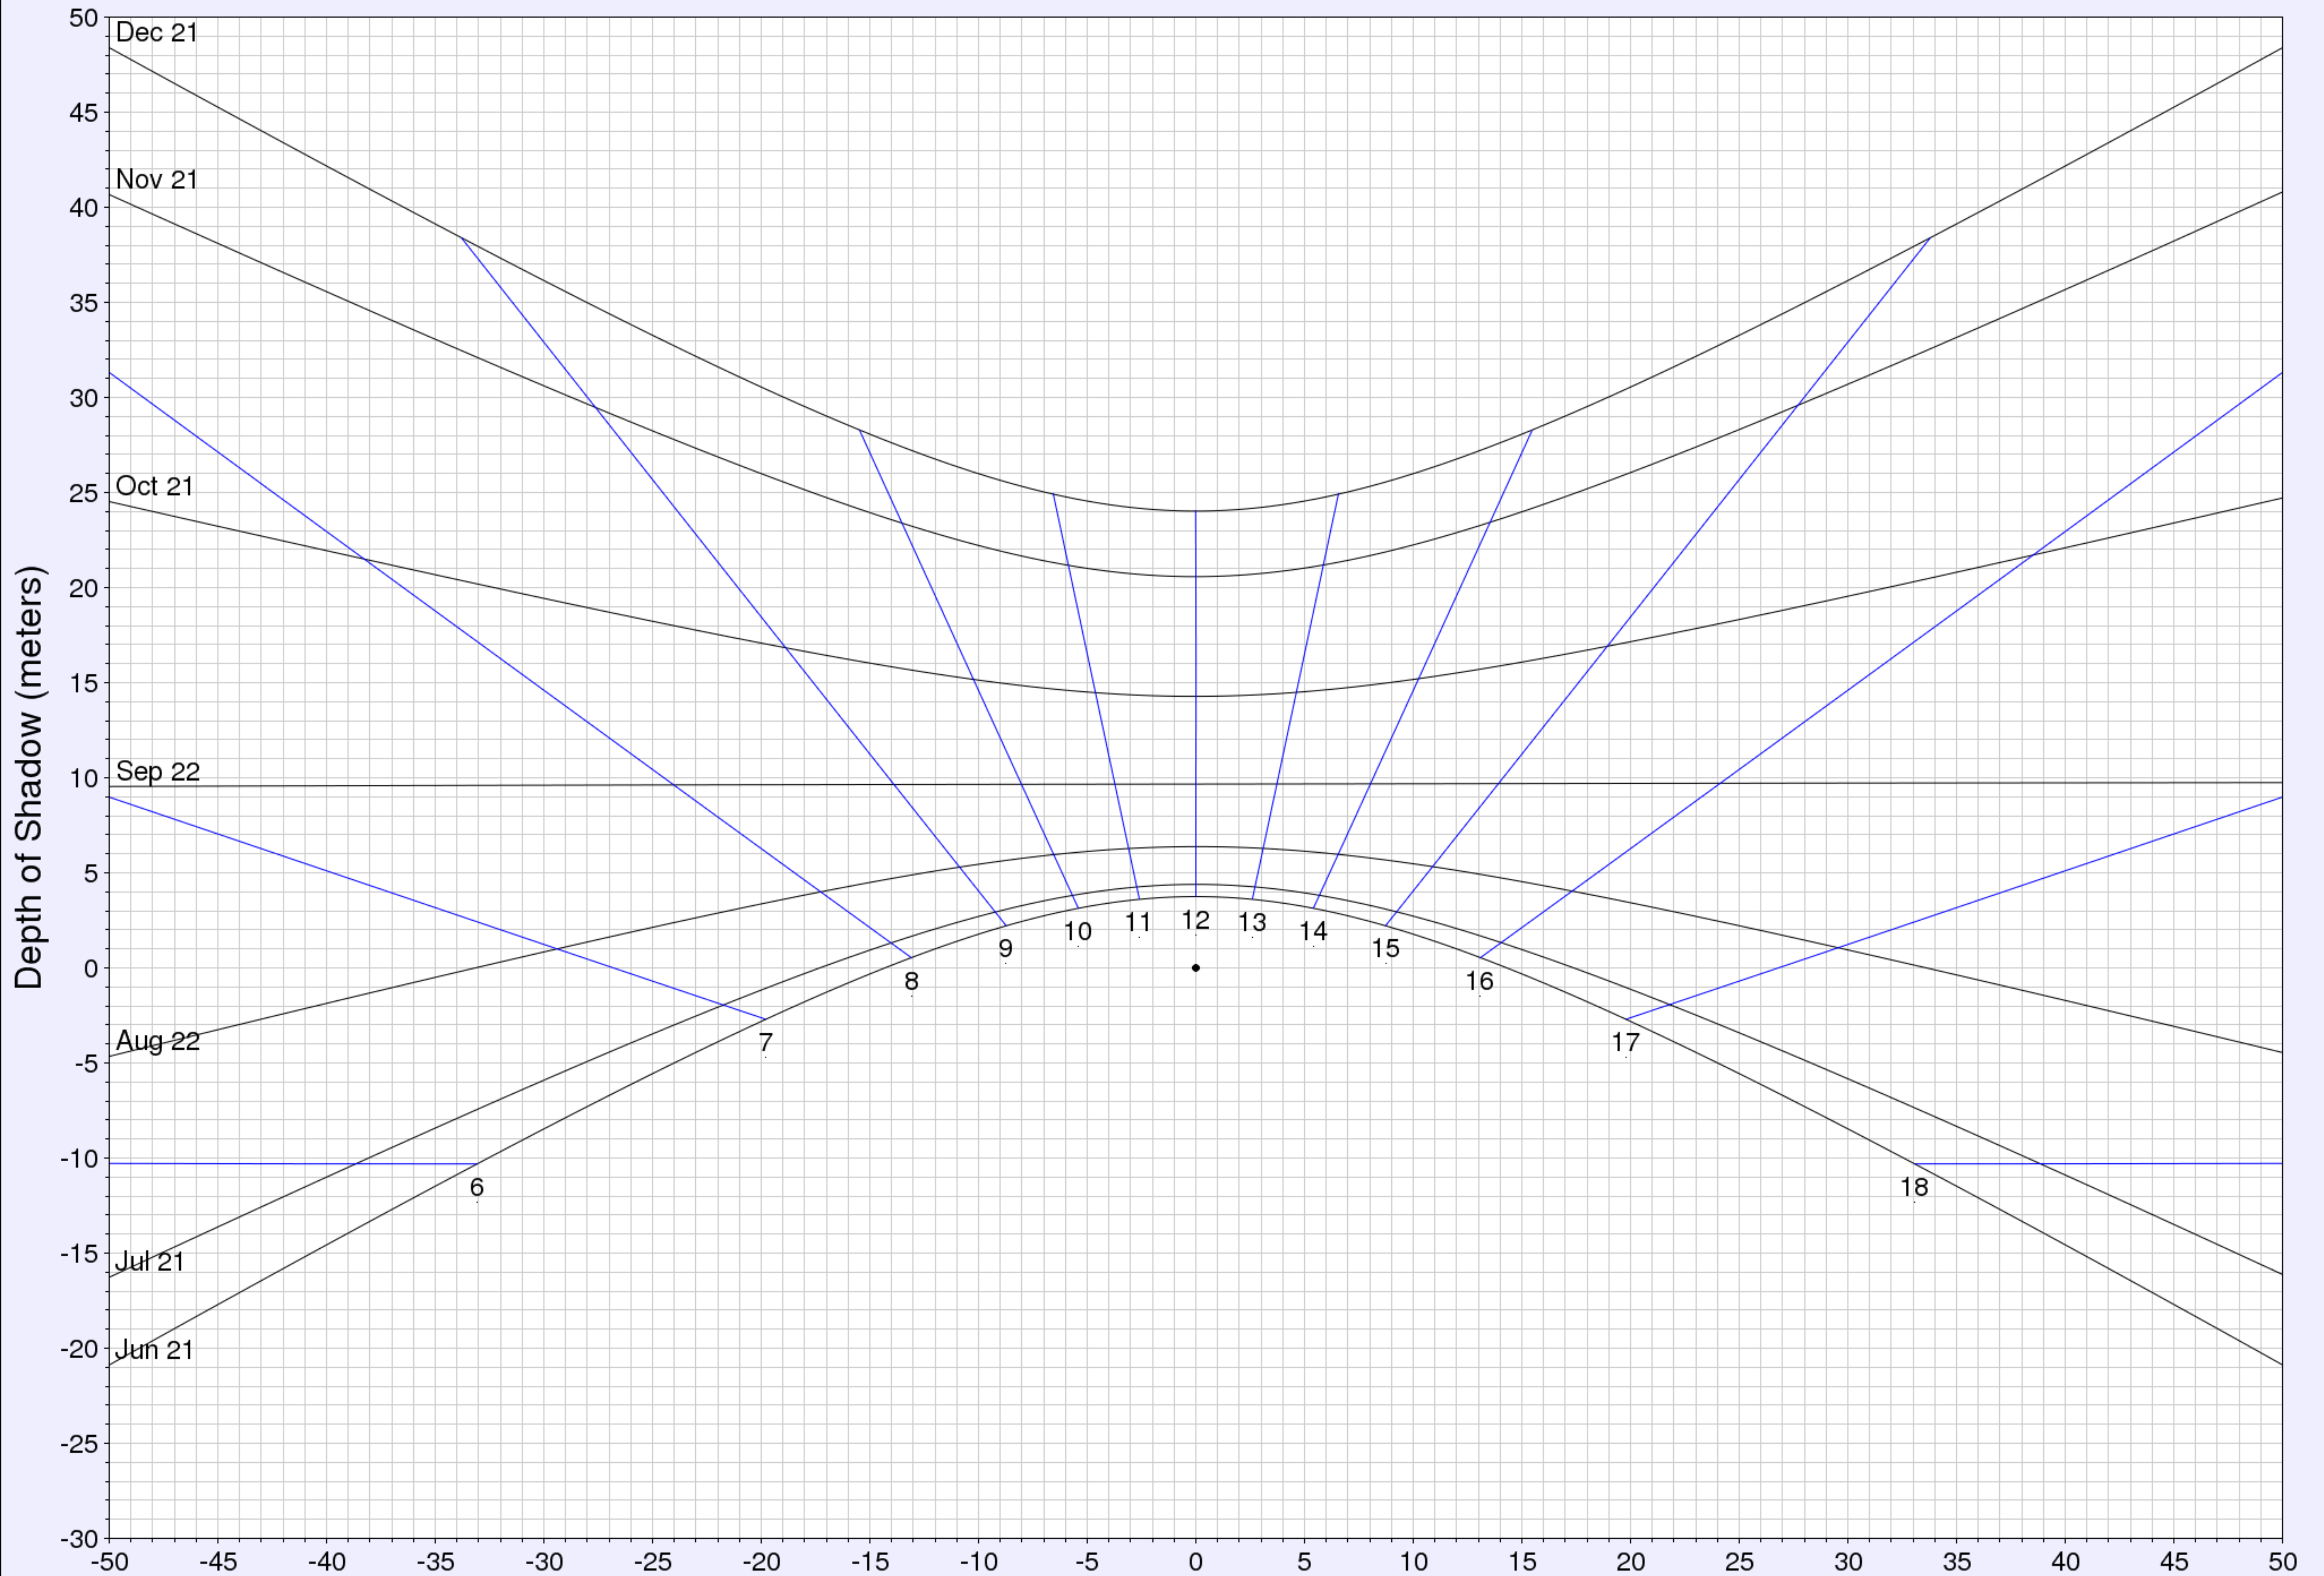

# Extent of shadow for a 10.0 m pole

(c) UO Solar Radiation Monitoring Lab  
Sponsor: BPA

West <-- Horizontal Distance (meters) --> East

Latitude: 44  
Longitude: -121  
Time zone: UTC-8  
Hour lines indicate local solar time.