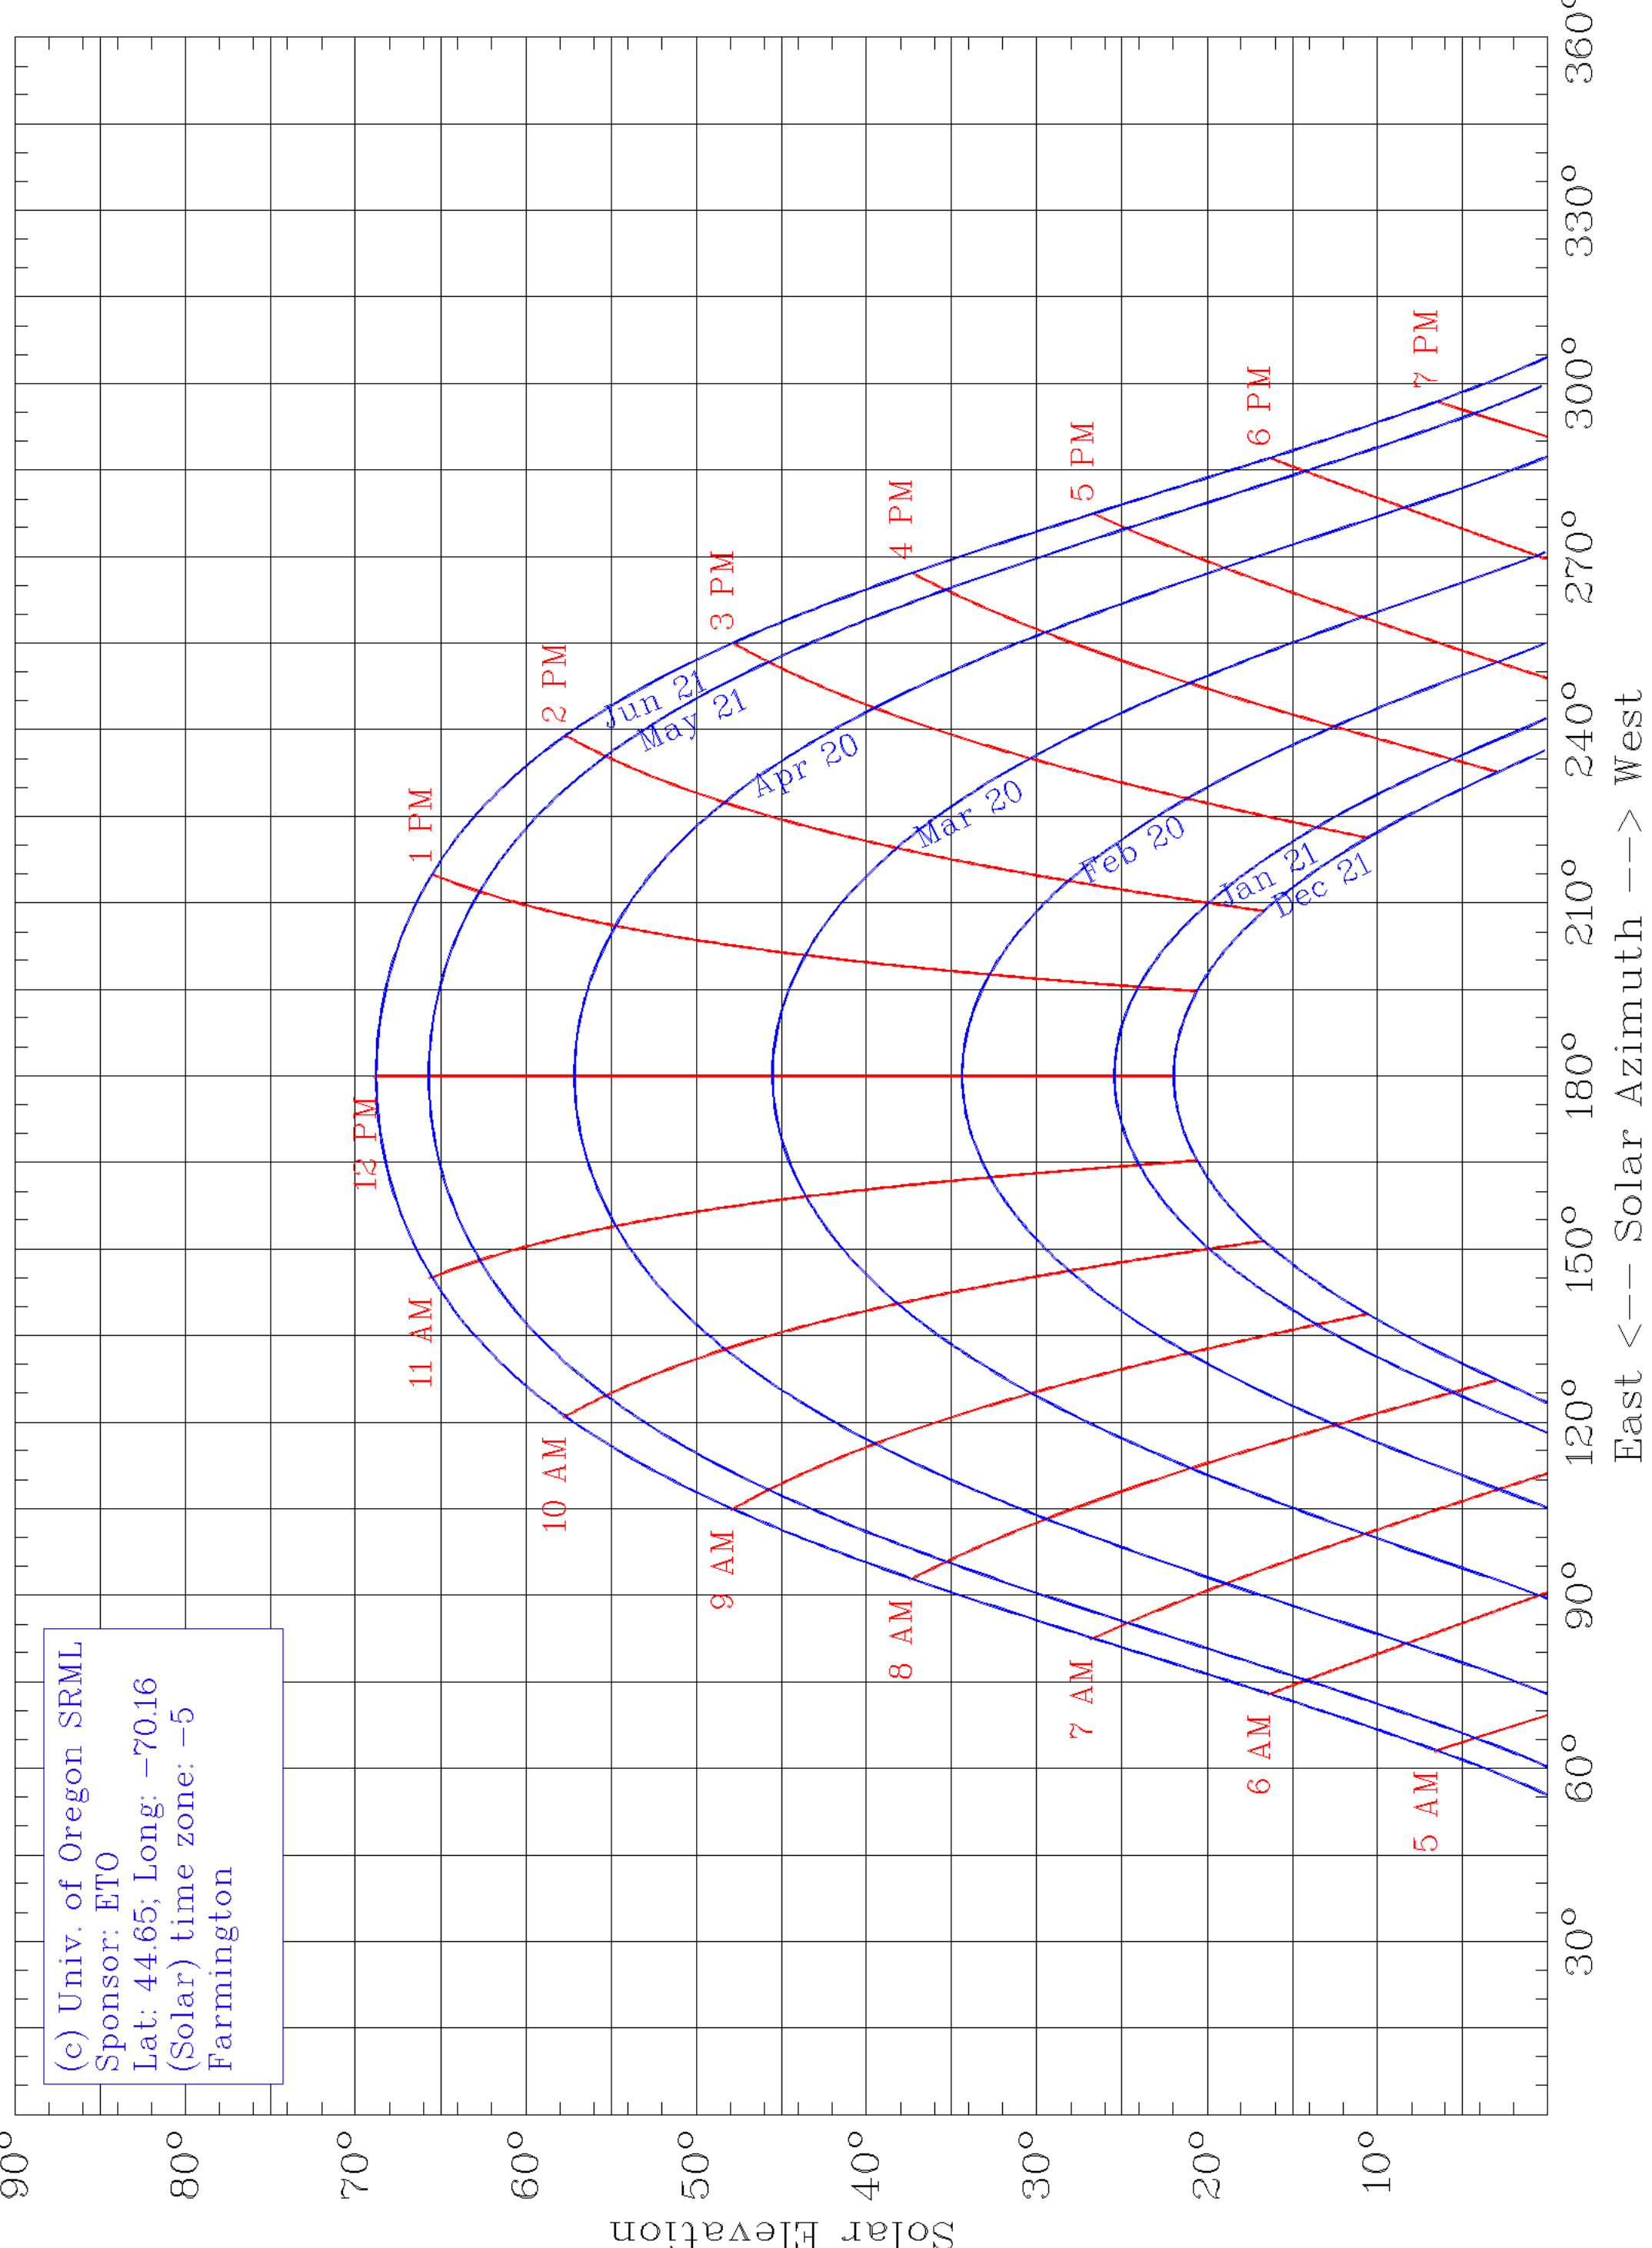

(c) Univ. of Oregon SRML
Sponsor: ETO
Lat: 44.65; Long: -70.16
(Solar) time zone: -5
Farmington

East <--- Solar Azimuth ---> West