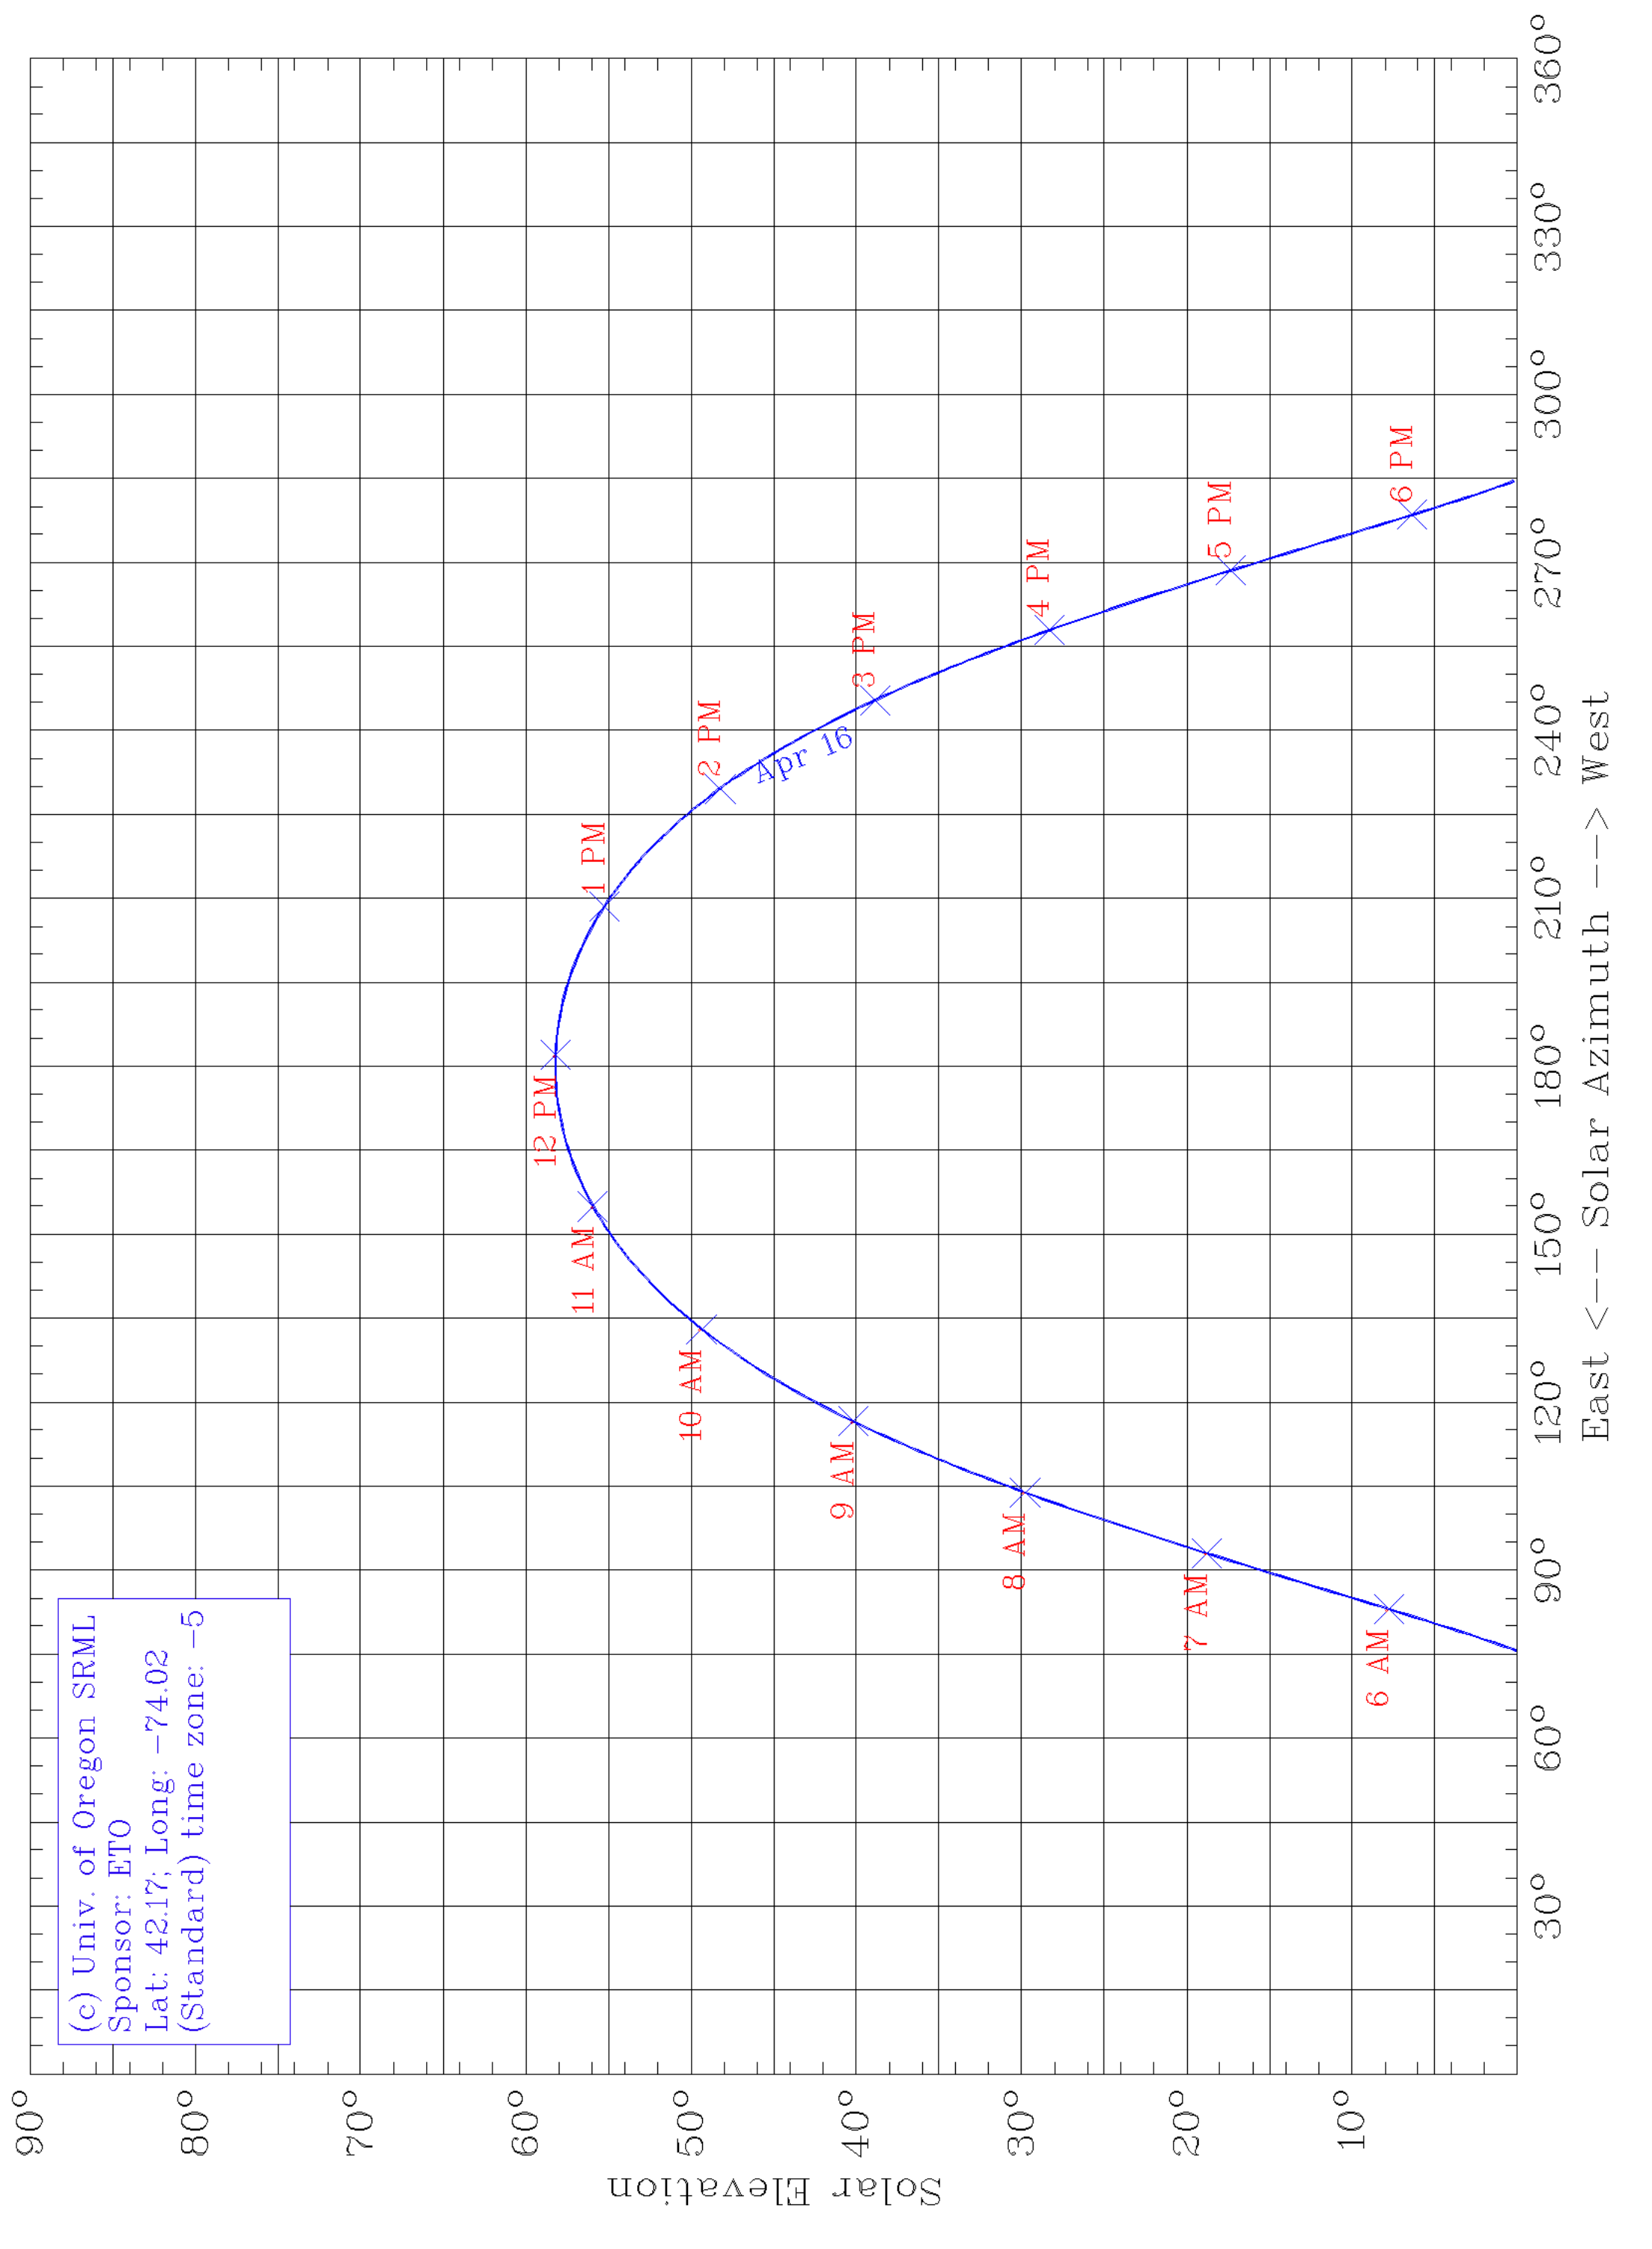

(c) Univ. of Oregon SRML  
Sponsor: ETO  
Lat: 42.17; Long: -74.02  
(Standard) time zone: -5

East <-- Solar Azimuth --> West