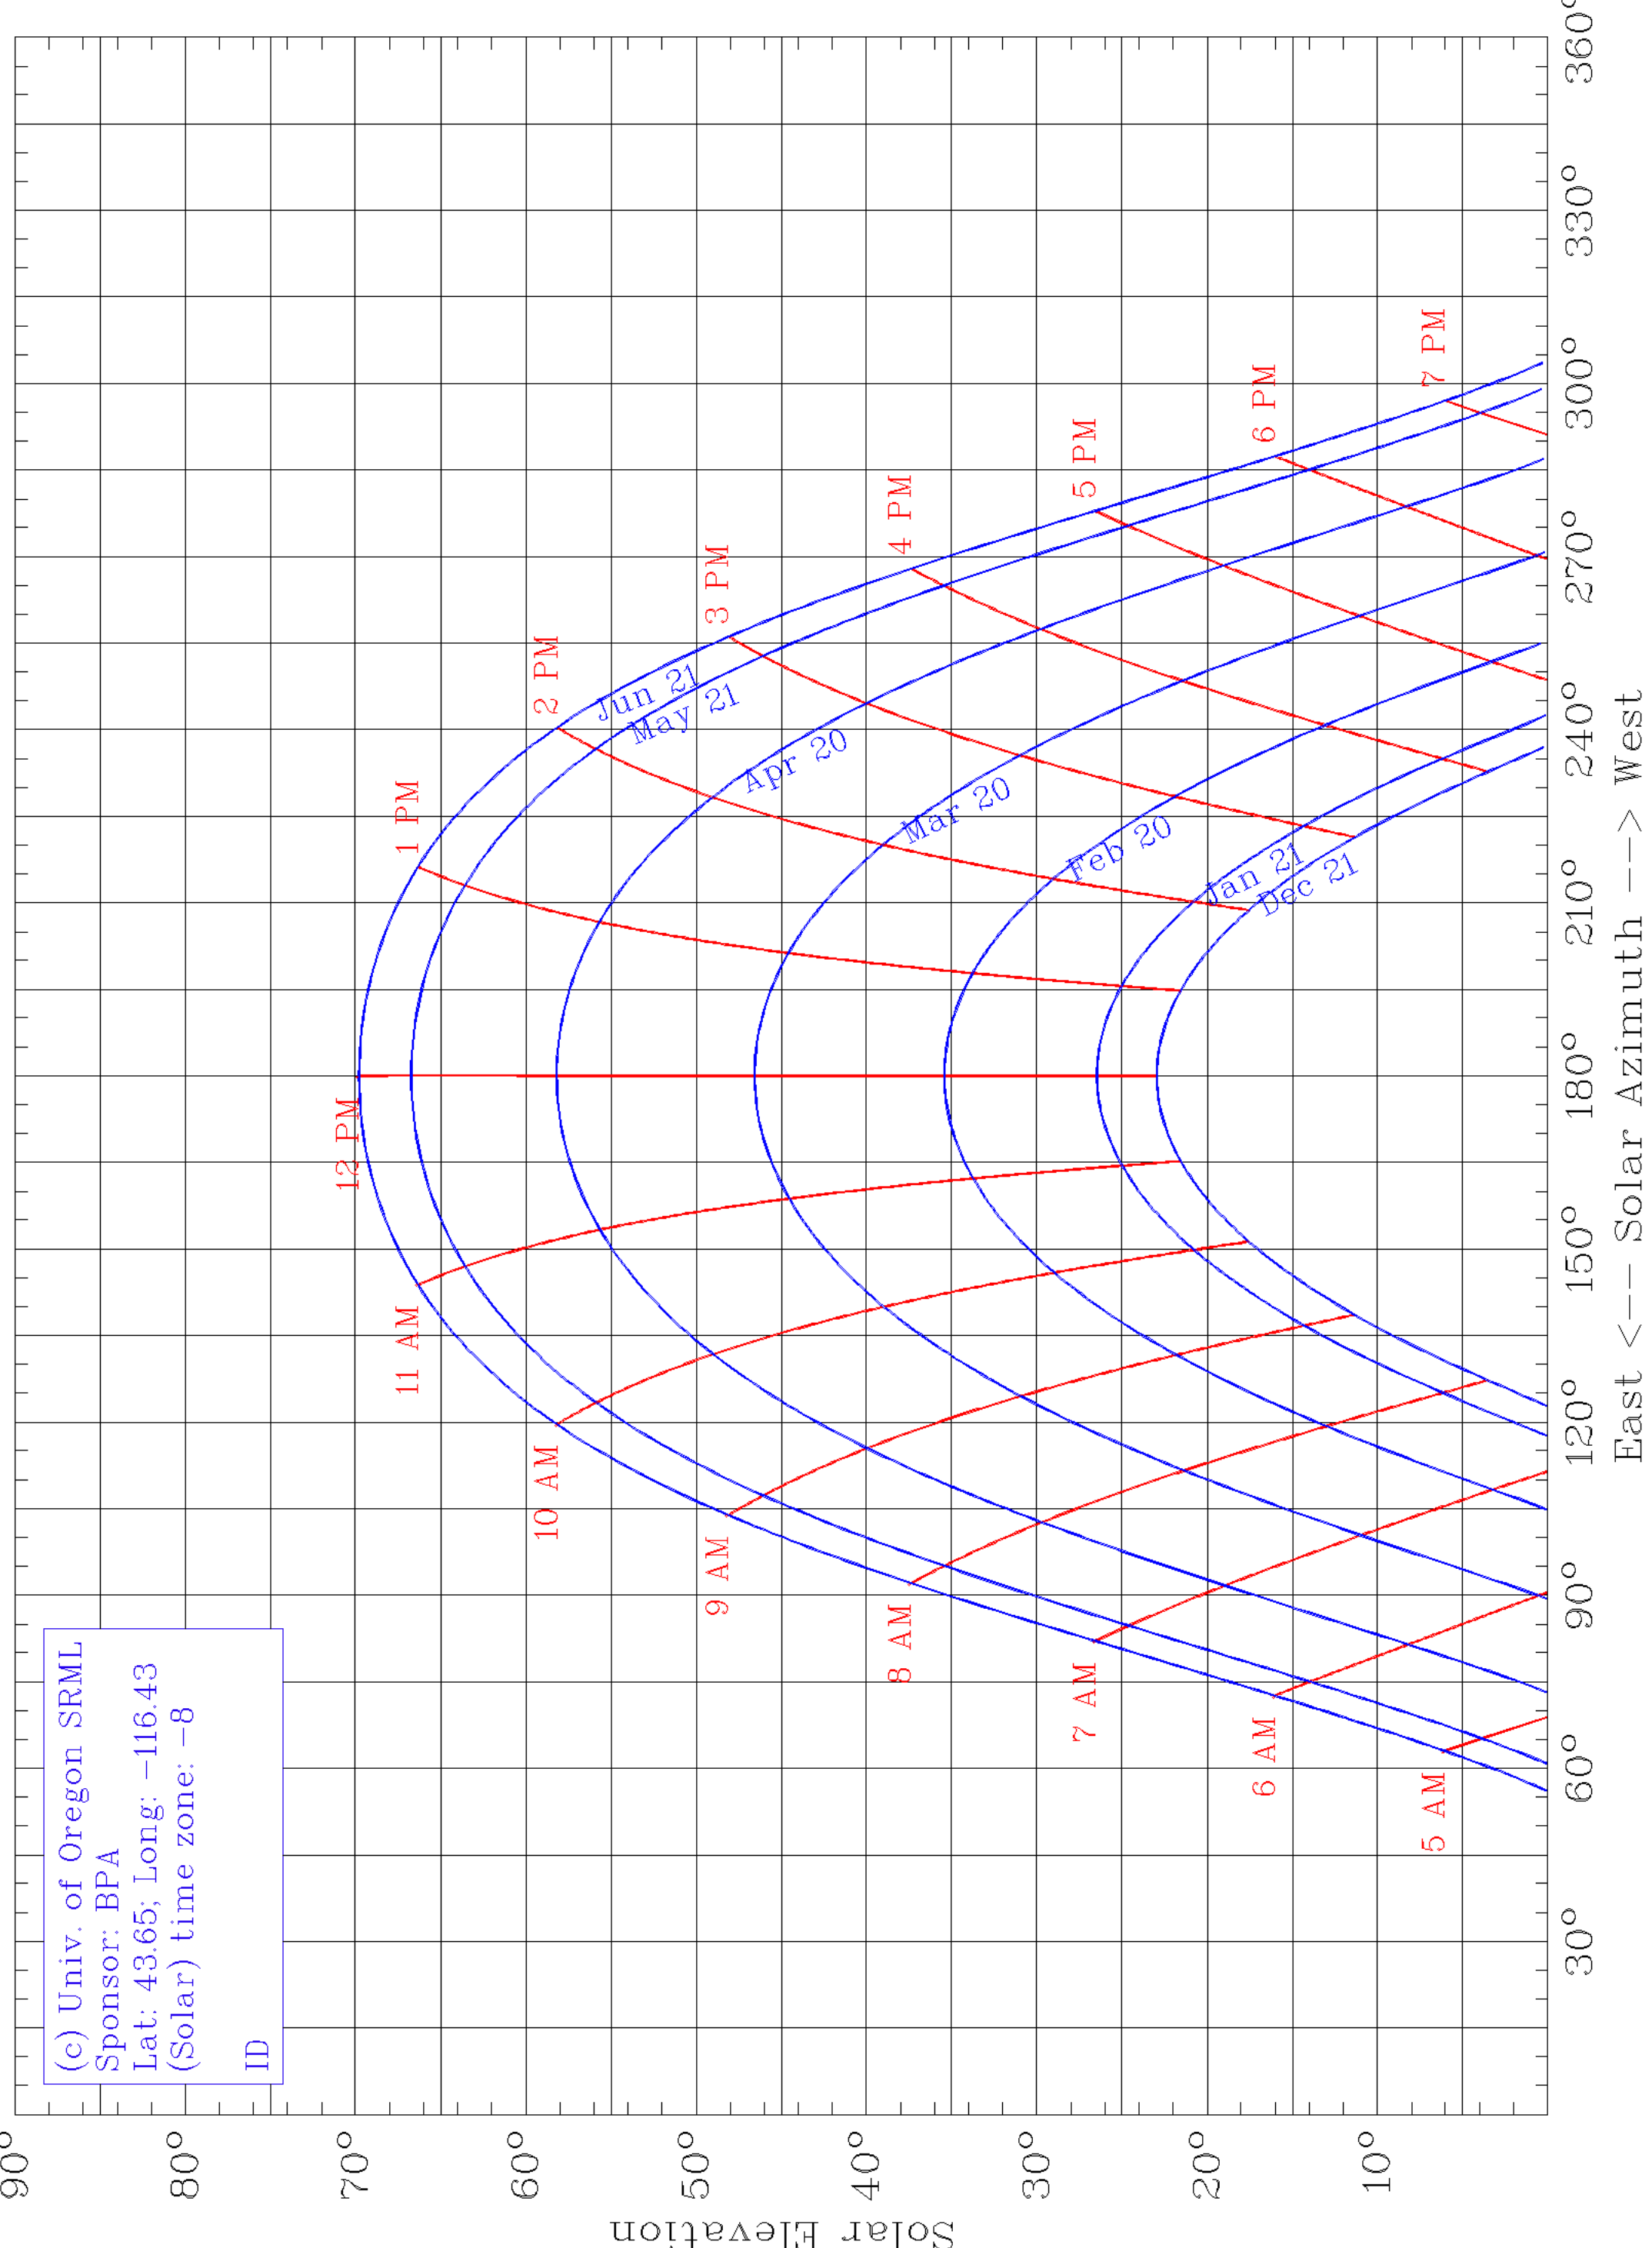

(c) Univ. of Oregon SRML
Sponsor: BPA
Lat: 43.65; Long: -116.43
(Solar) time zone: -8
ID

East <--- Solar Azimuth ---> West