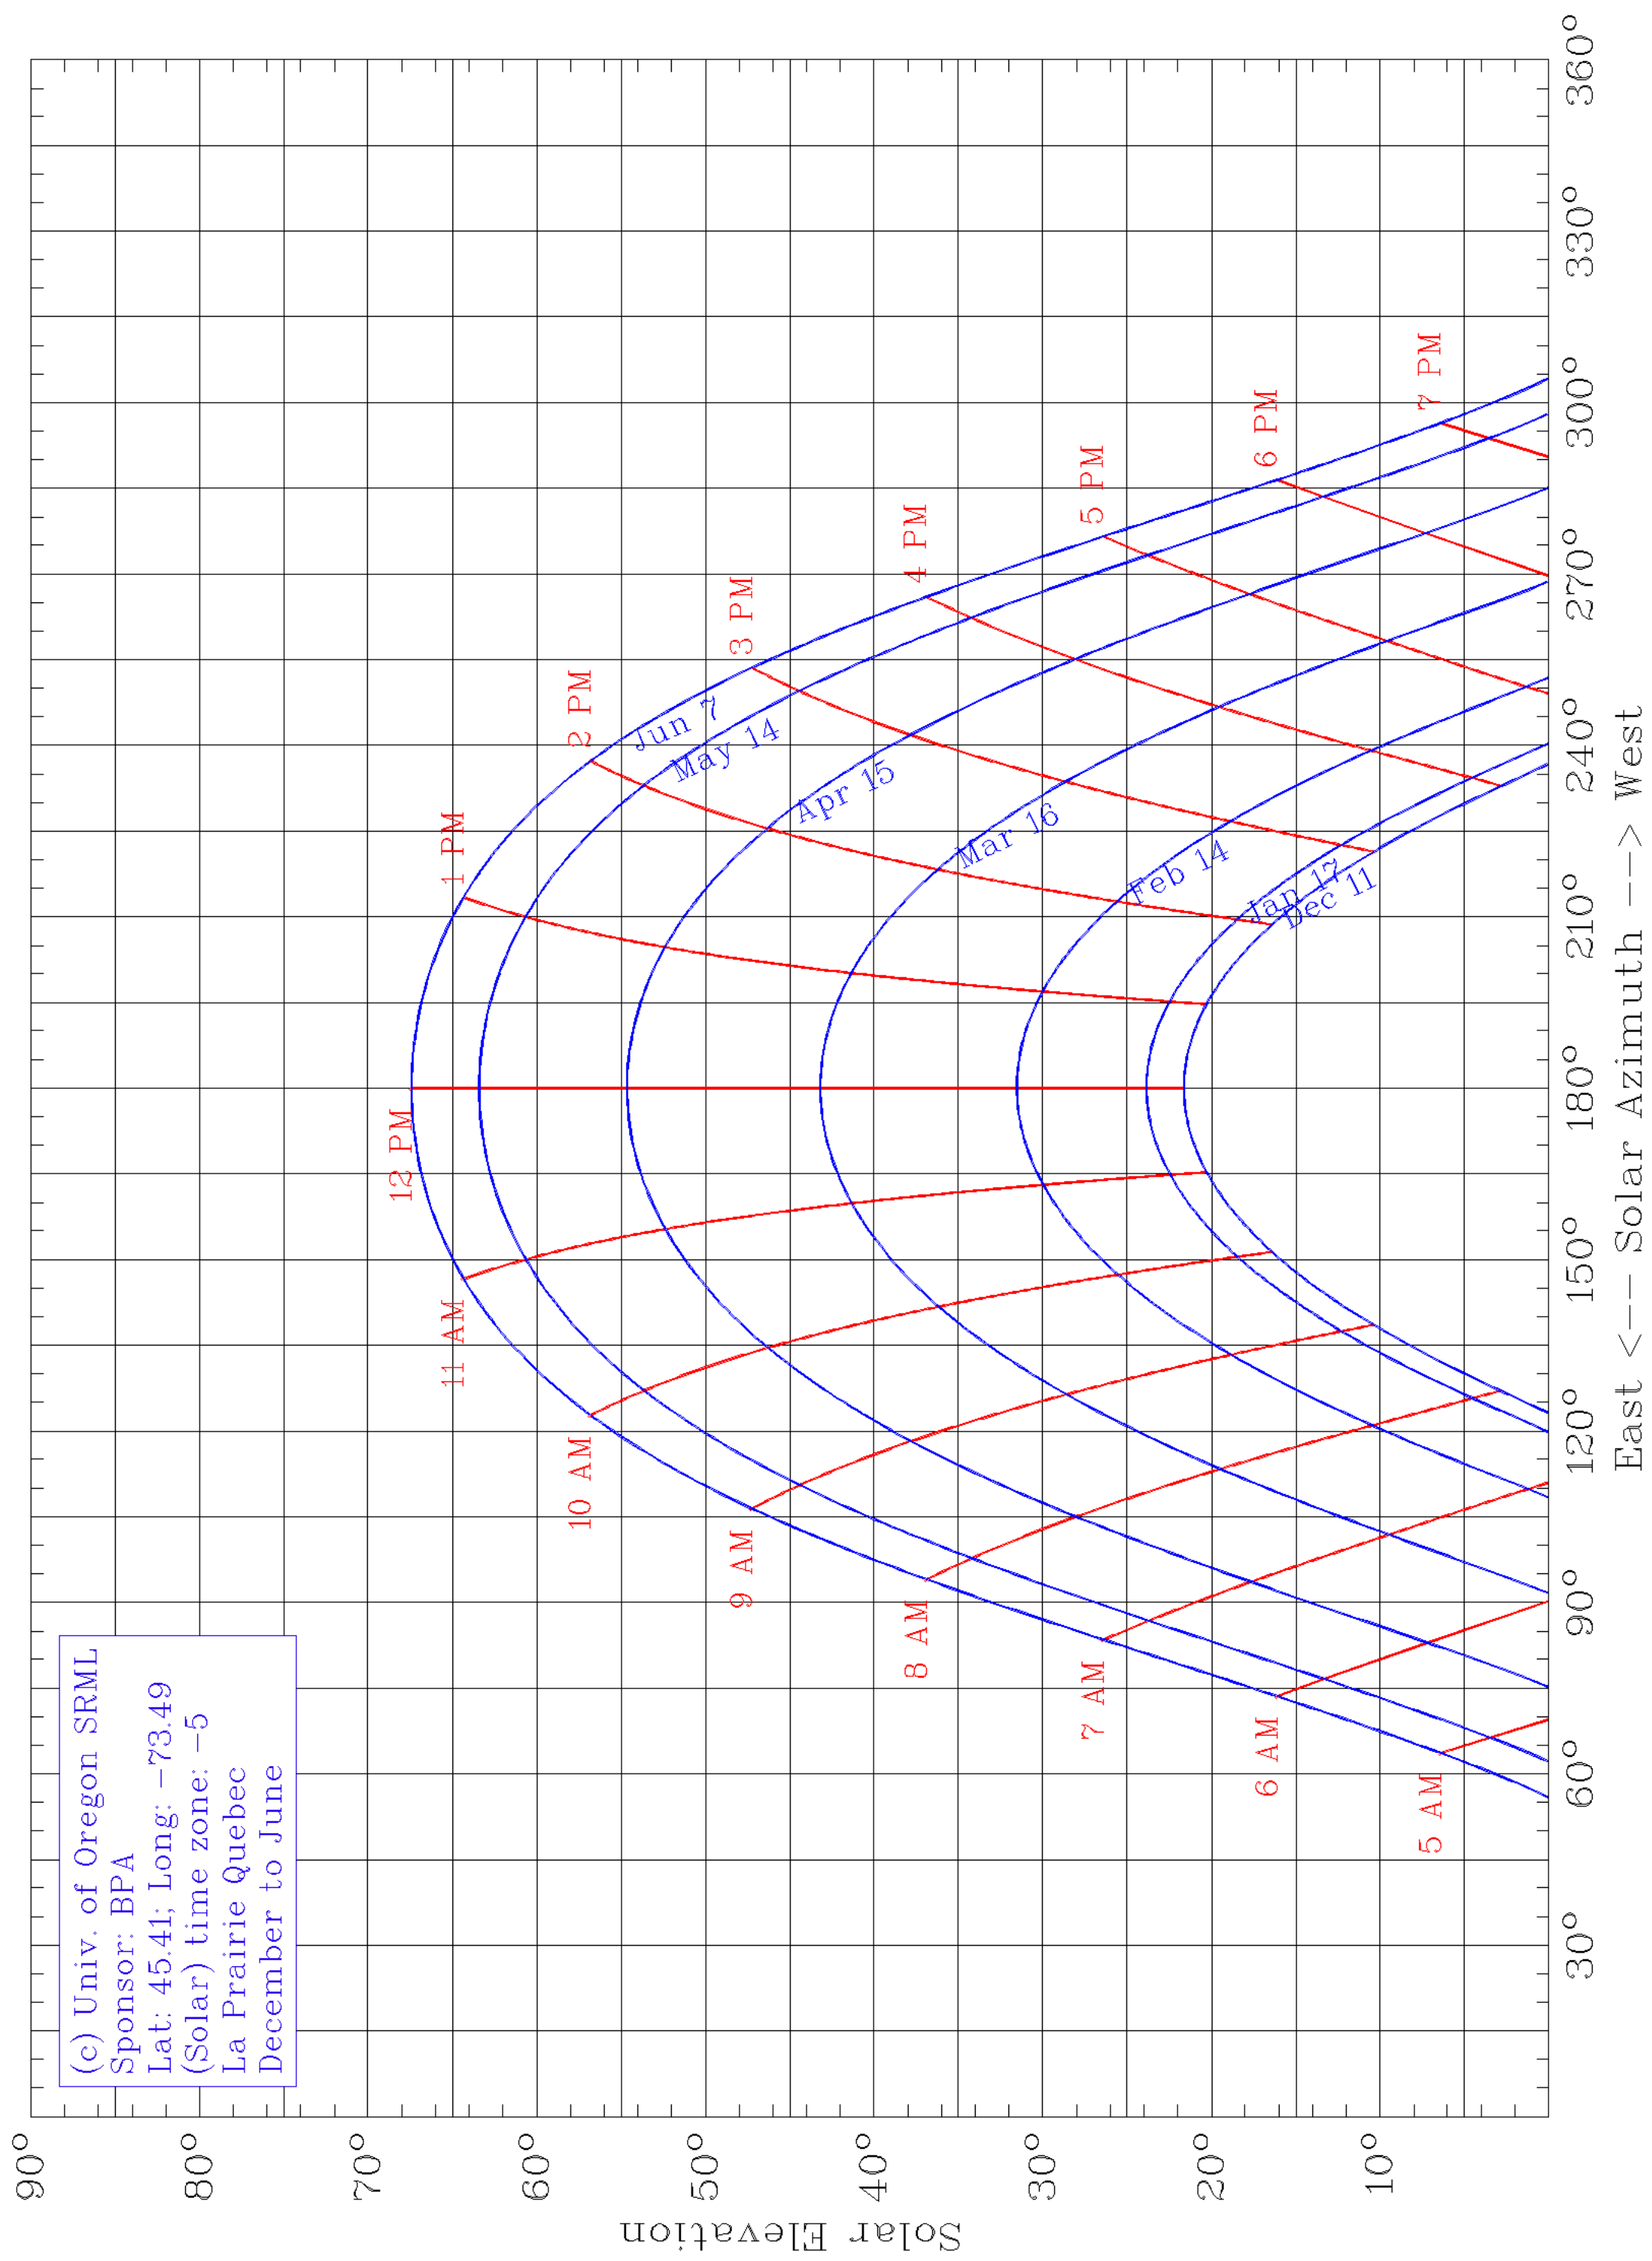

(c) Univ. of Oregon SRML
Sponsor: BPA
Lat: 45.41; Long: -73.49
(Solar) time zone: -5
La Prairie Quebec
December to June

East <--- Solar Azimuth ---> West