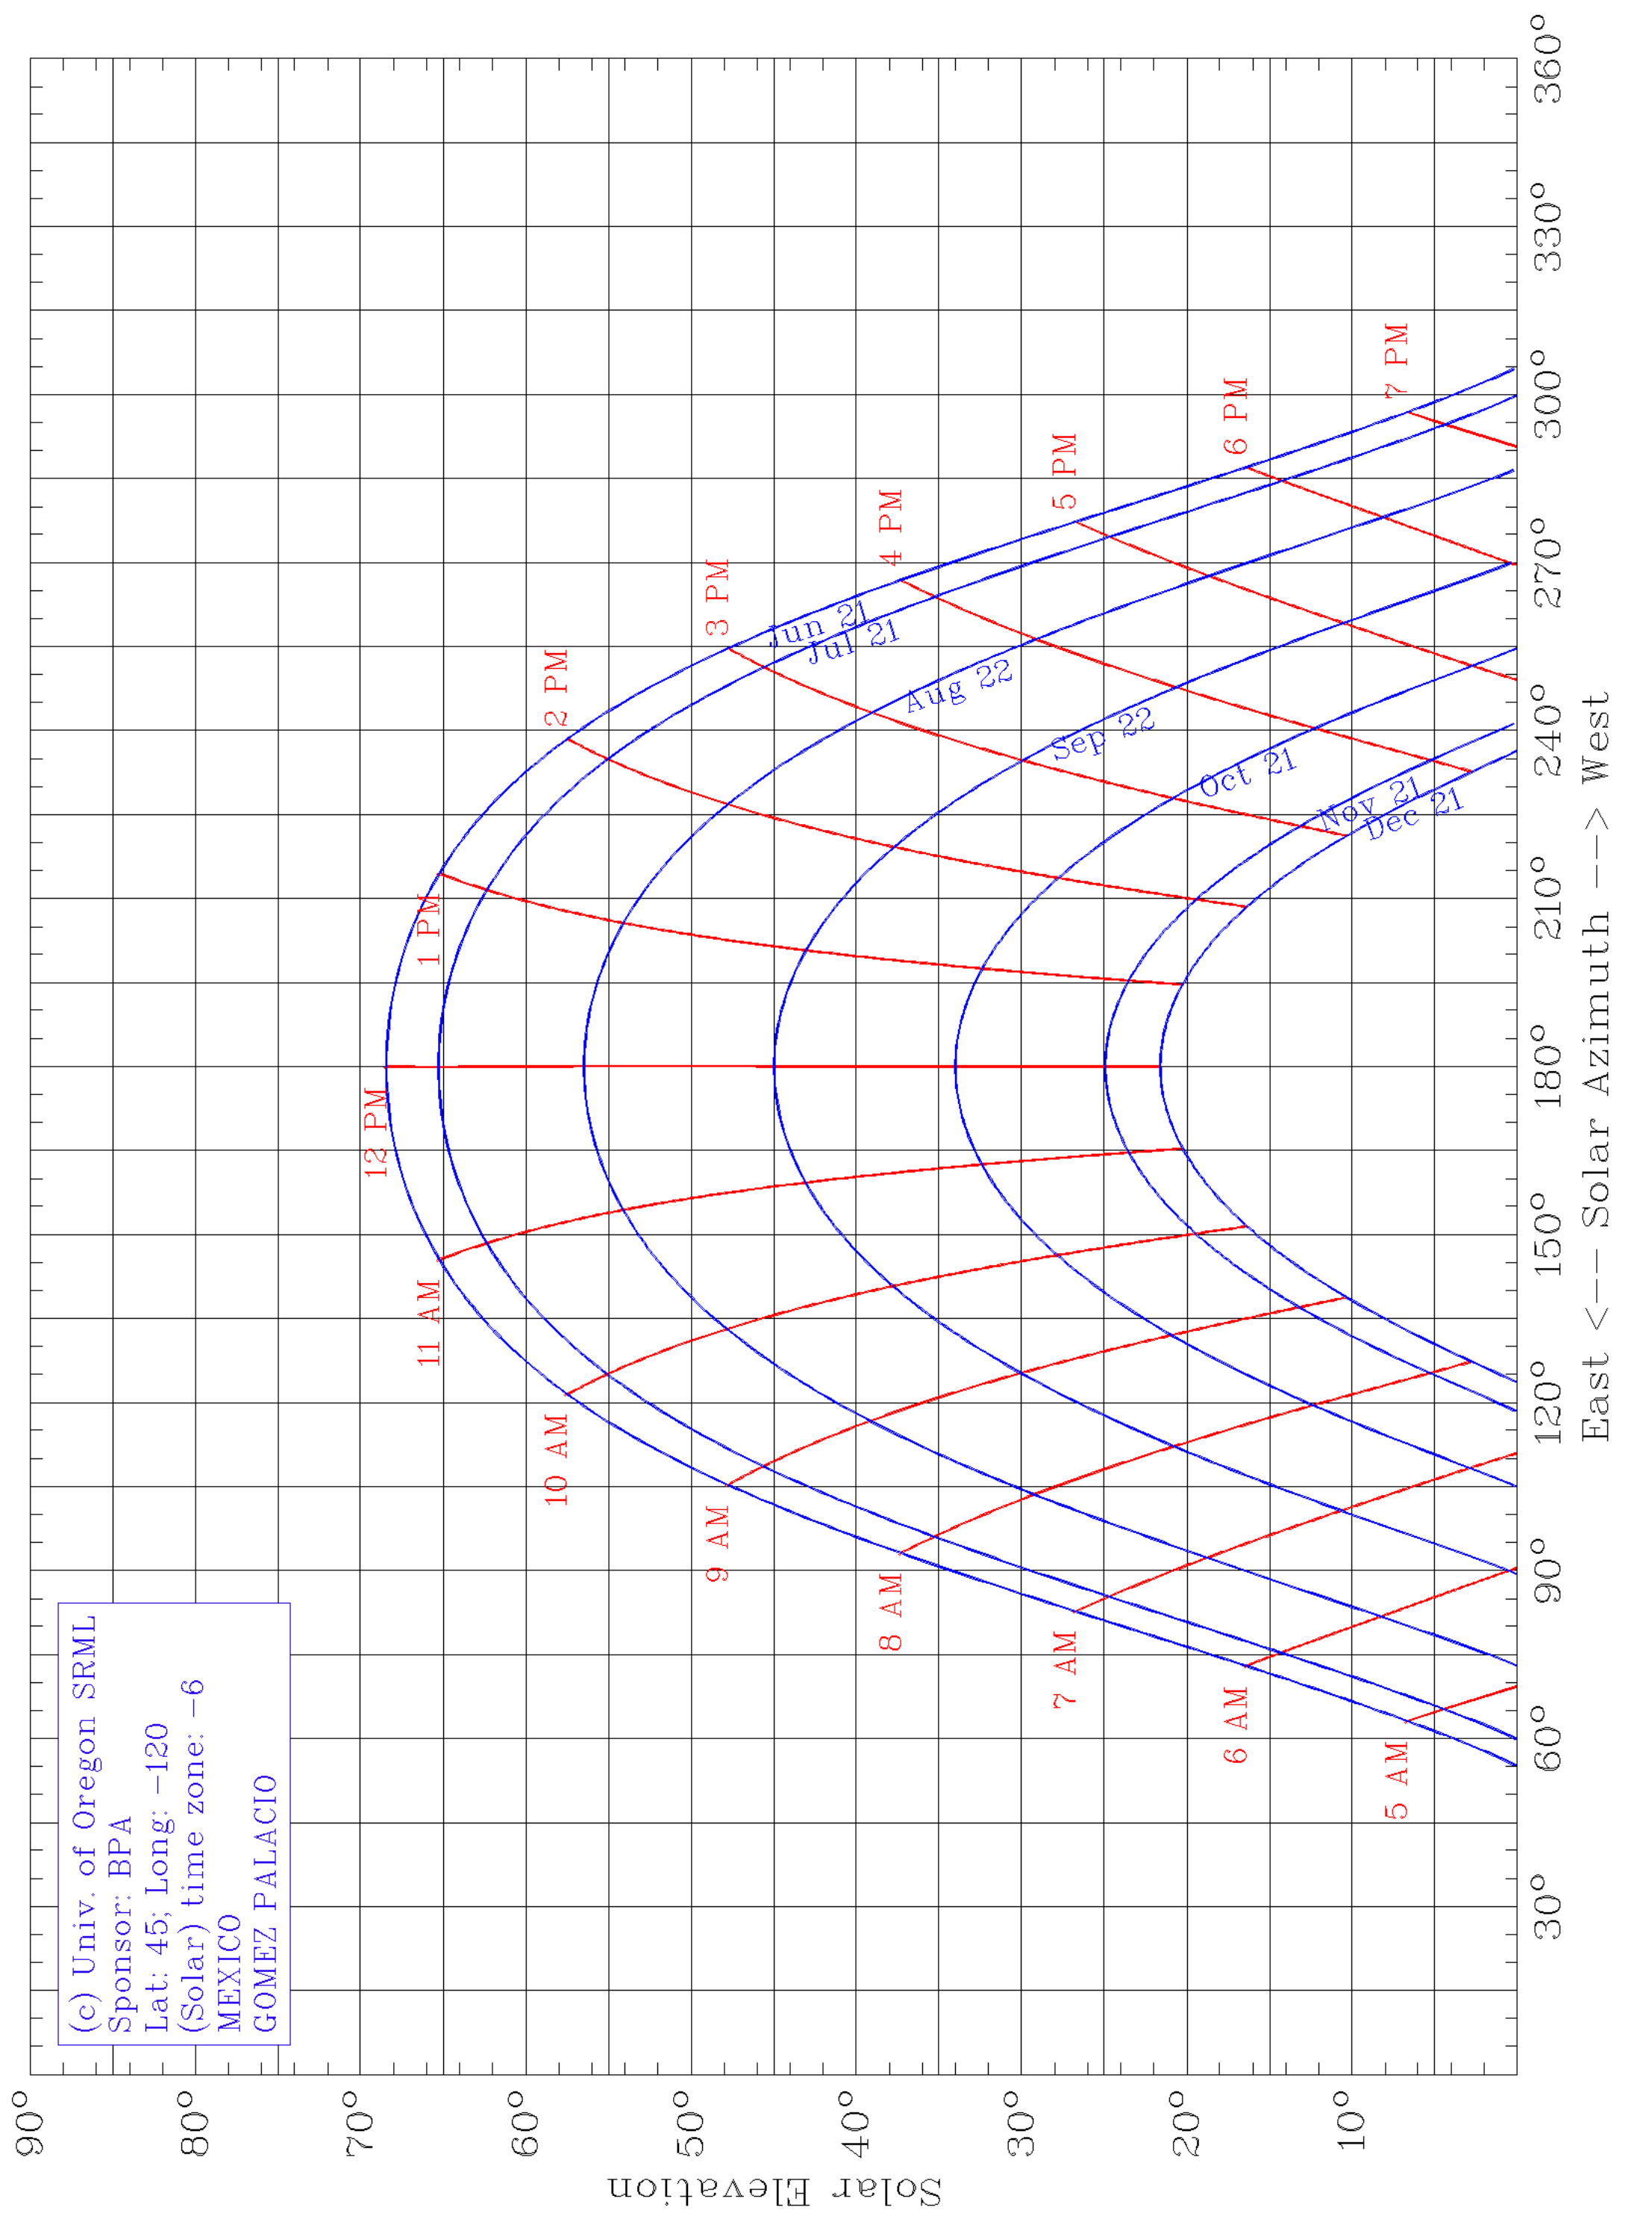

(c) Univ. of Oregon SRML  
Sponsor: BPA  
Lat: 45; Long: -120  
(Solar) time zone: -6  
MEXICO  
GOMEZ PALACIO

East <--- Solar Azimuth ---> West