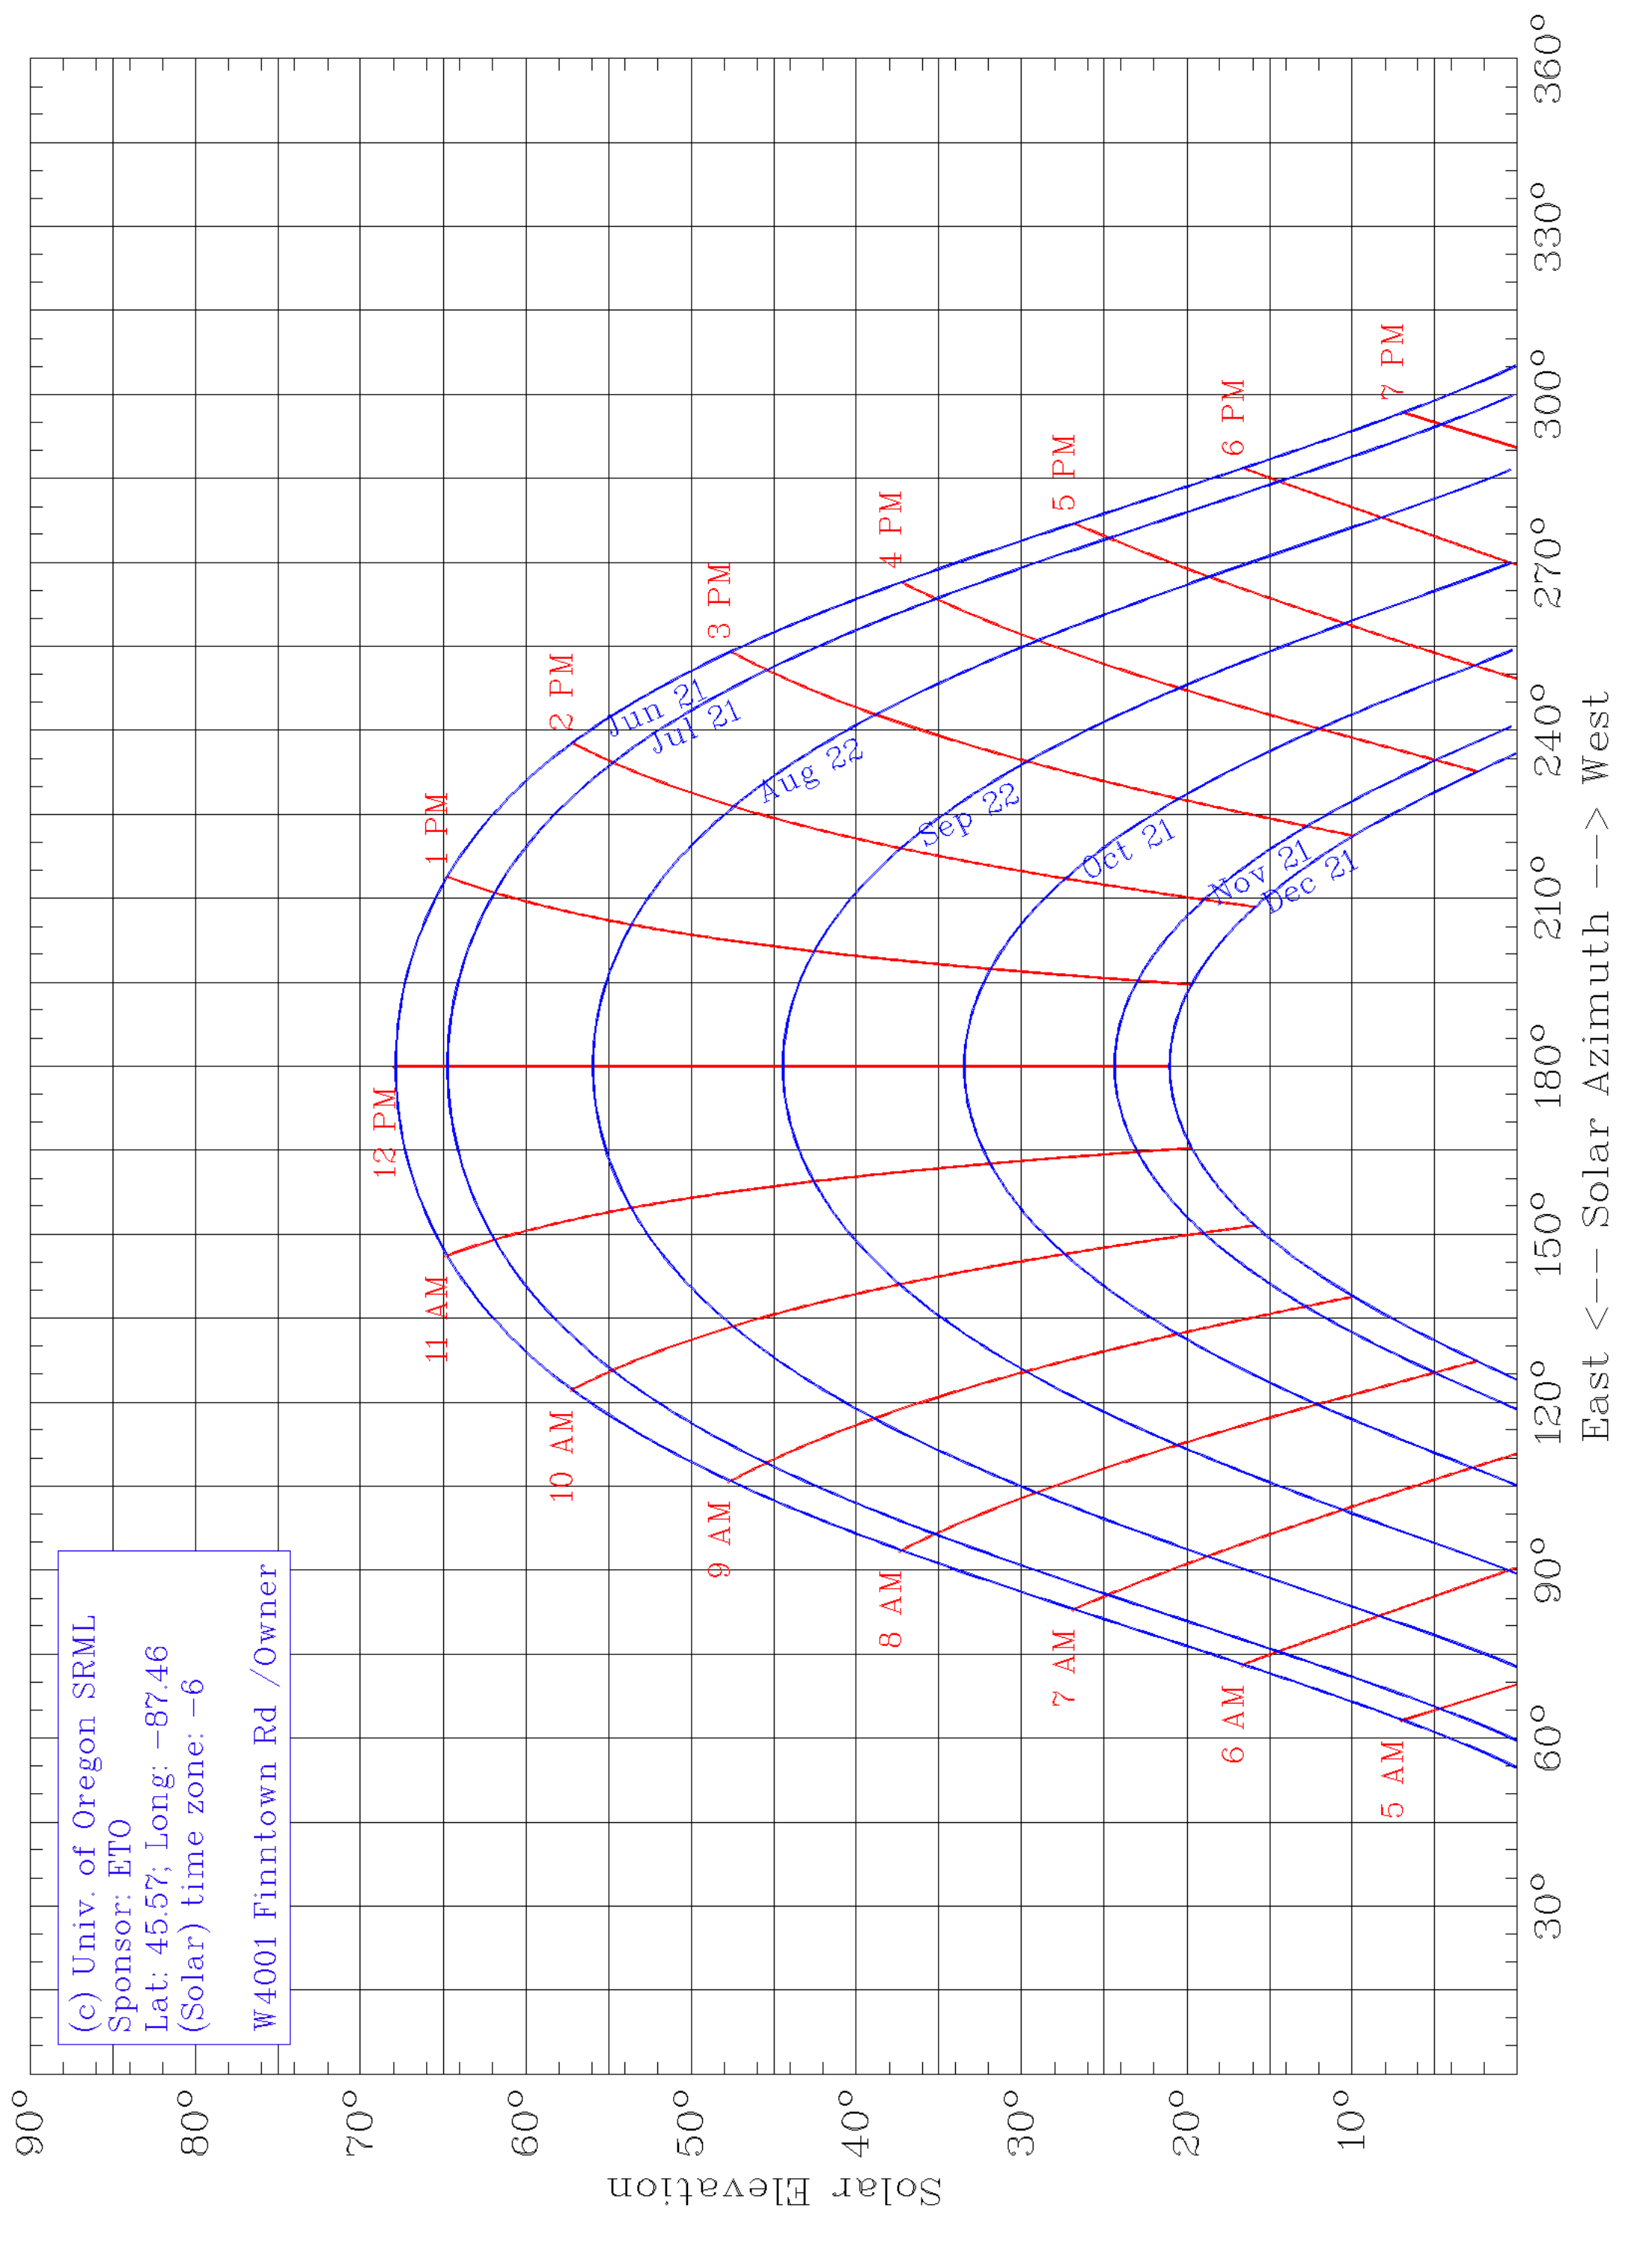

(c) Univ. of Oregon SRML
Sponsor: ETO
Lat: 45.57; Long: -87.46
(Solar) time zone: -6
W4001 Finntown Rd / Owner

East <--- Solar Azimuth ---> West