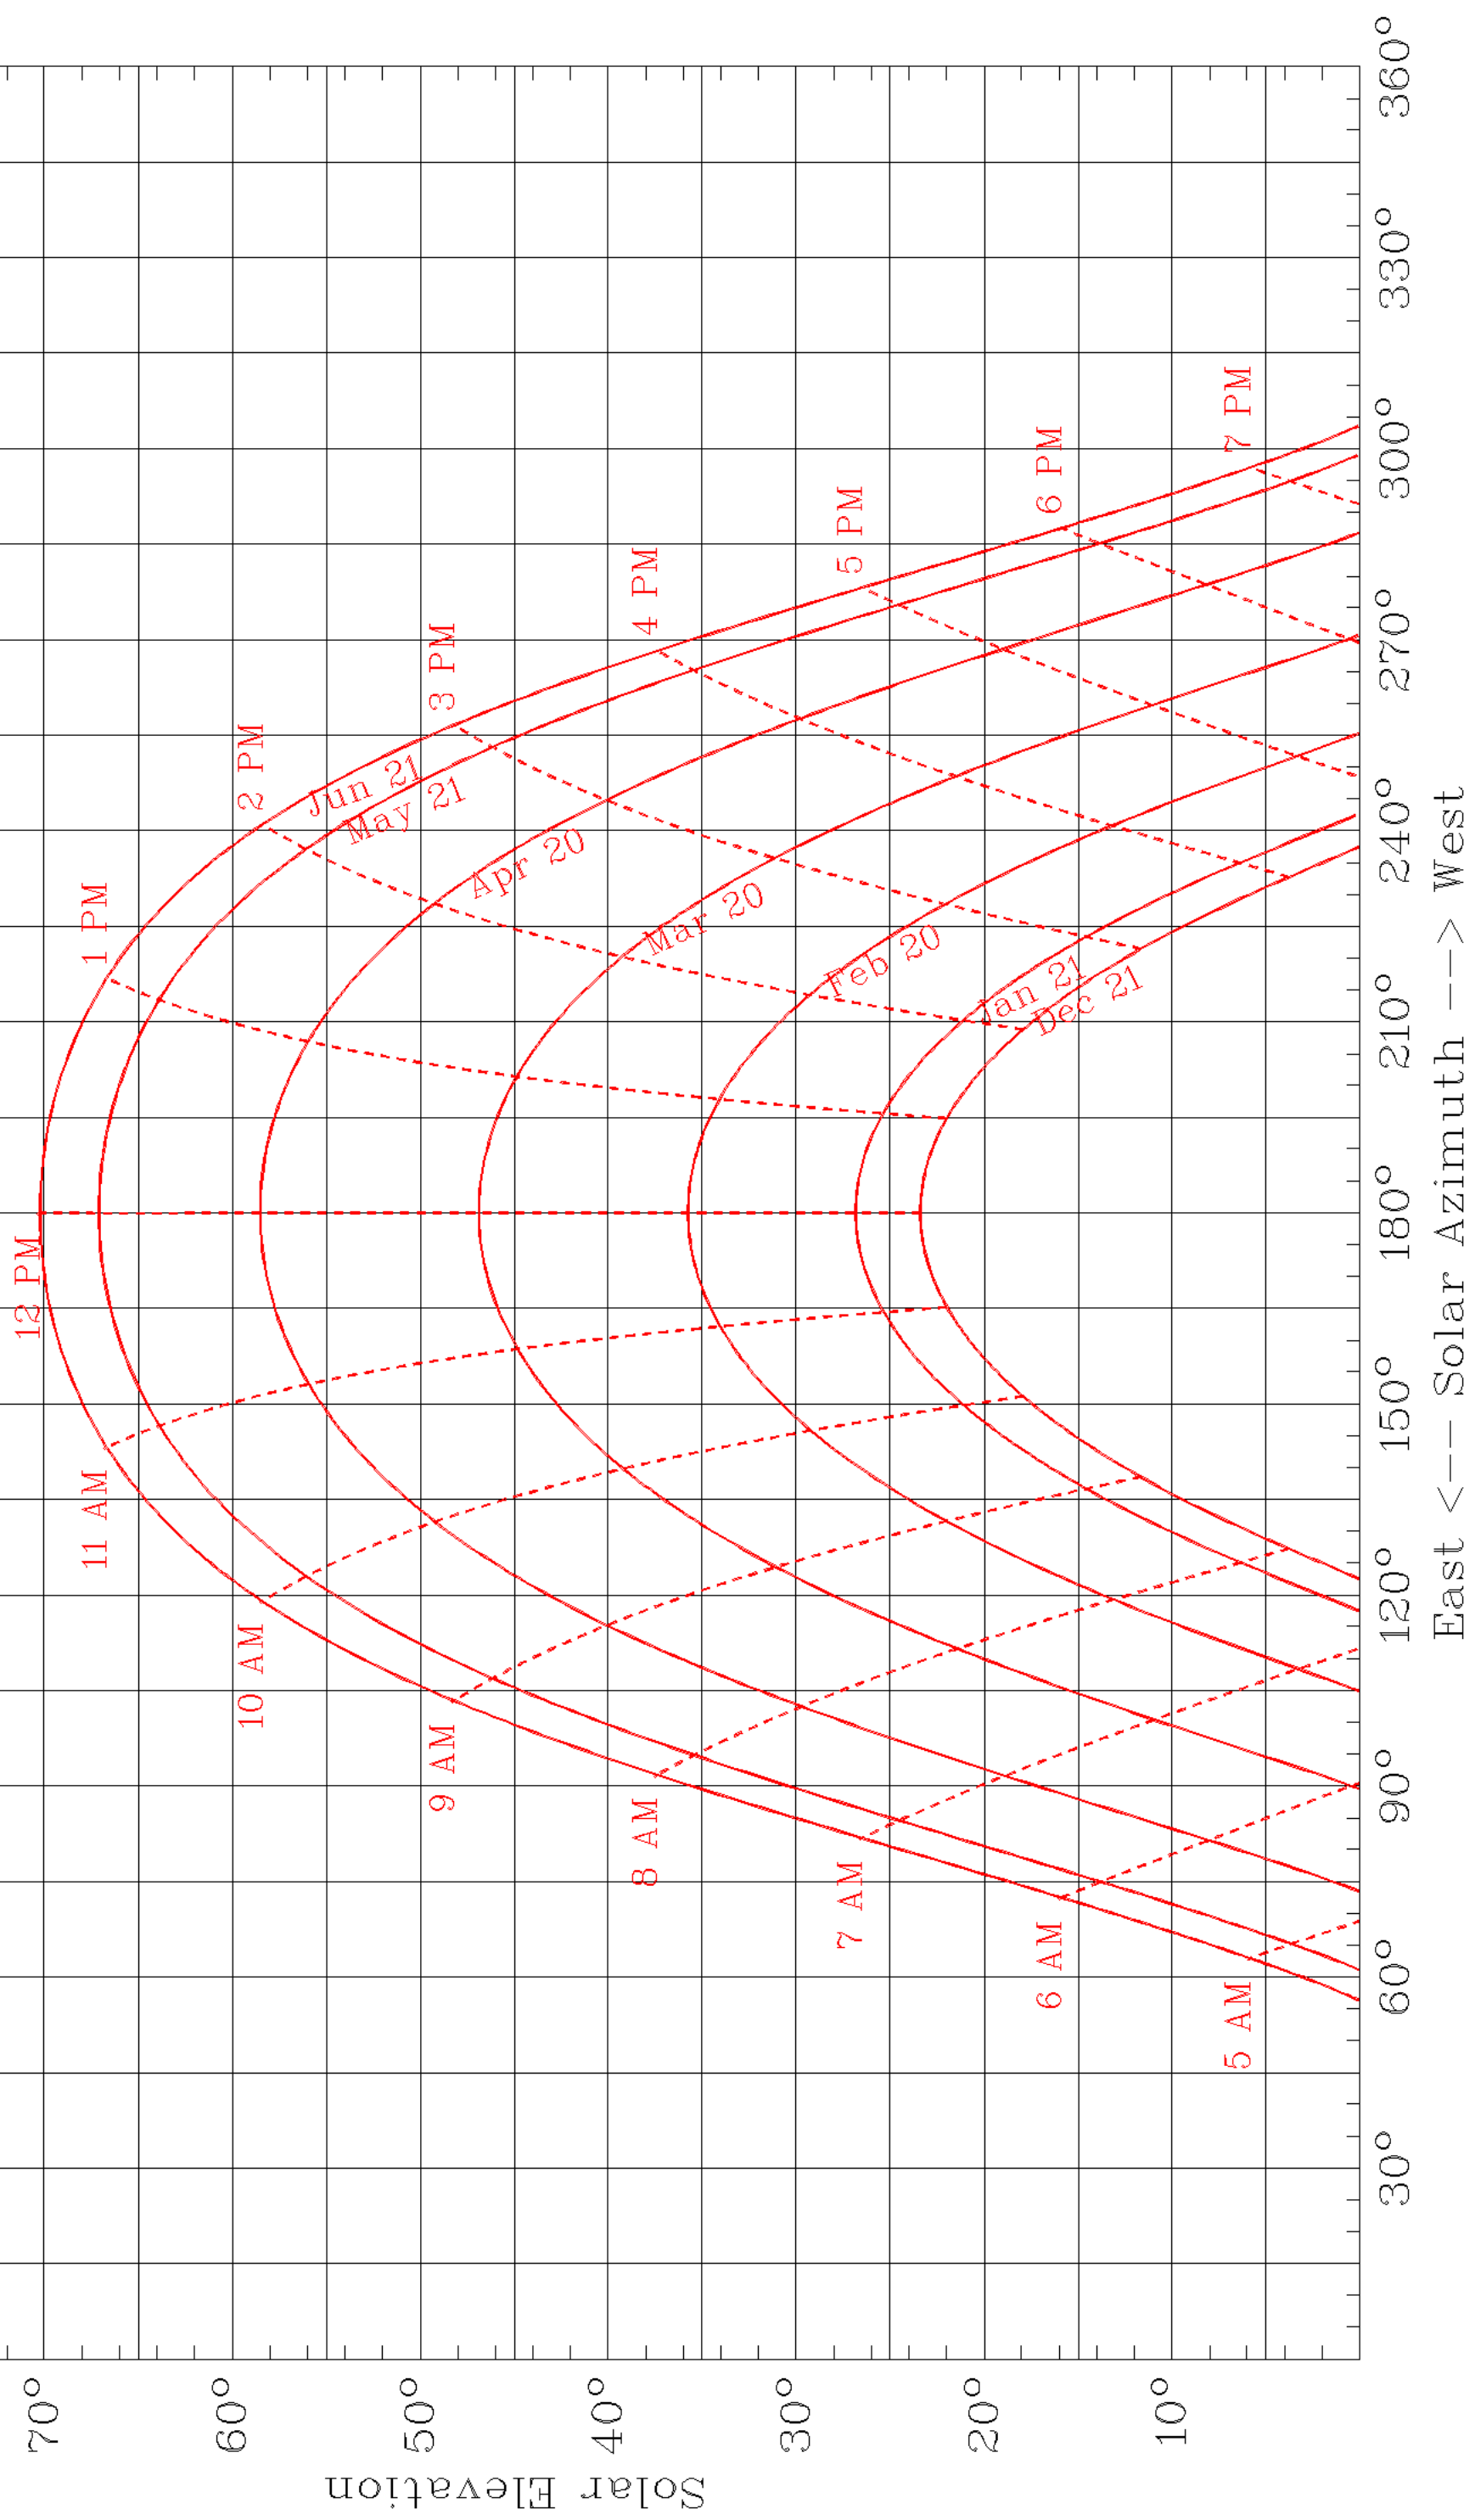

(c) Univ. of Oregon SRML
Sponsor: ETO
Lat: 43.21; Long: 2.35
(Solar) time zone: 0
AIAC 2021
Carcassonne, France

East <--- Solar Azimuth ---> West