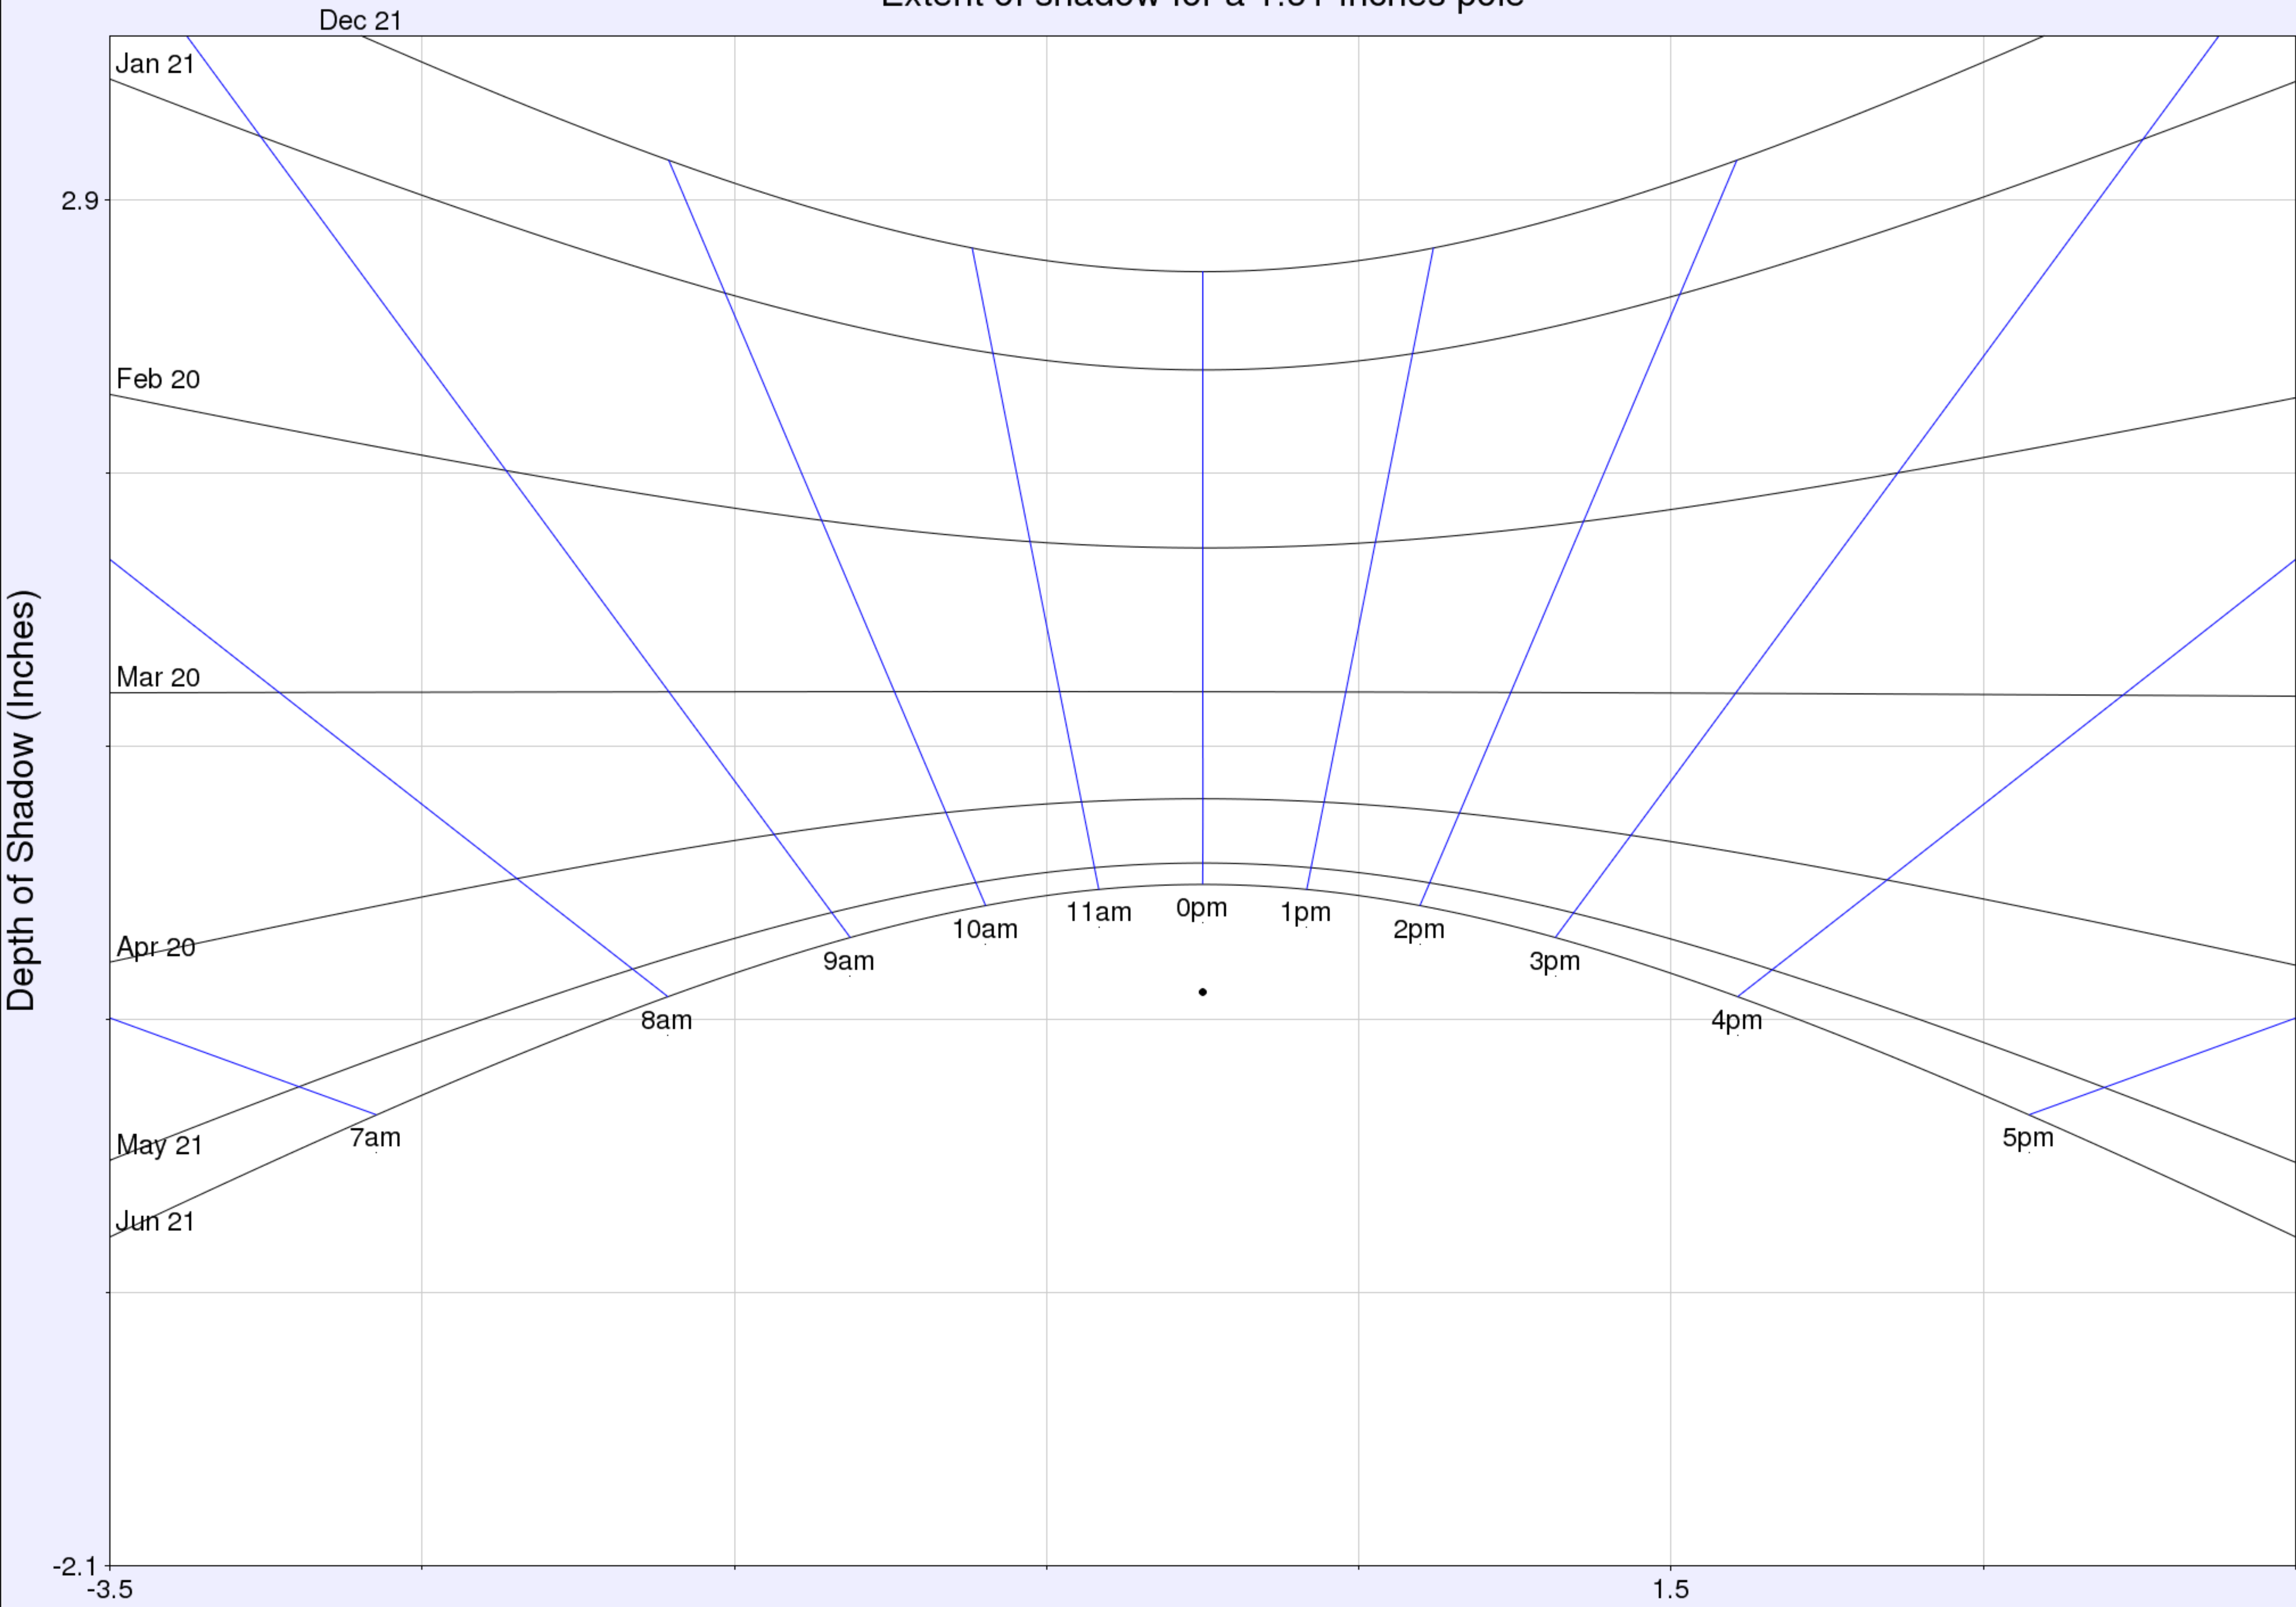

Extent of shadow for a 1.31 Inches pole

(c) UO Solar Radiation Monitoring Lab
Sponsor: ETO

West <-- Horizontal Distance (Inches) --> East

Latitude: 40.18
Longitude: -75.47
Time zone: UTC-5
Hour lines indicate local solar time.