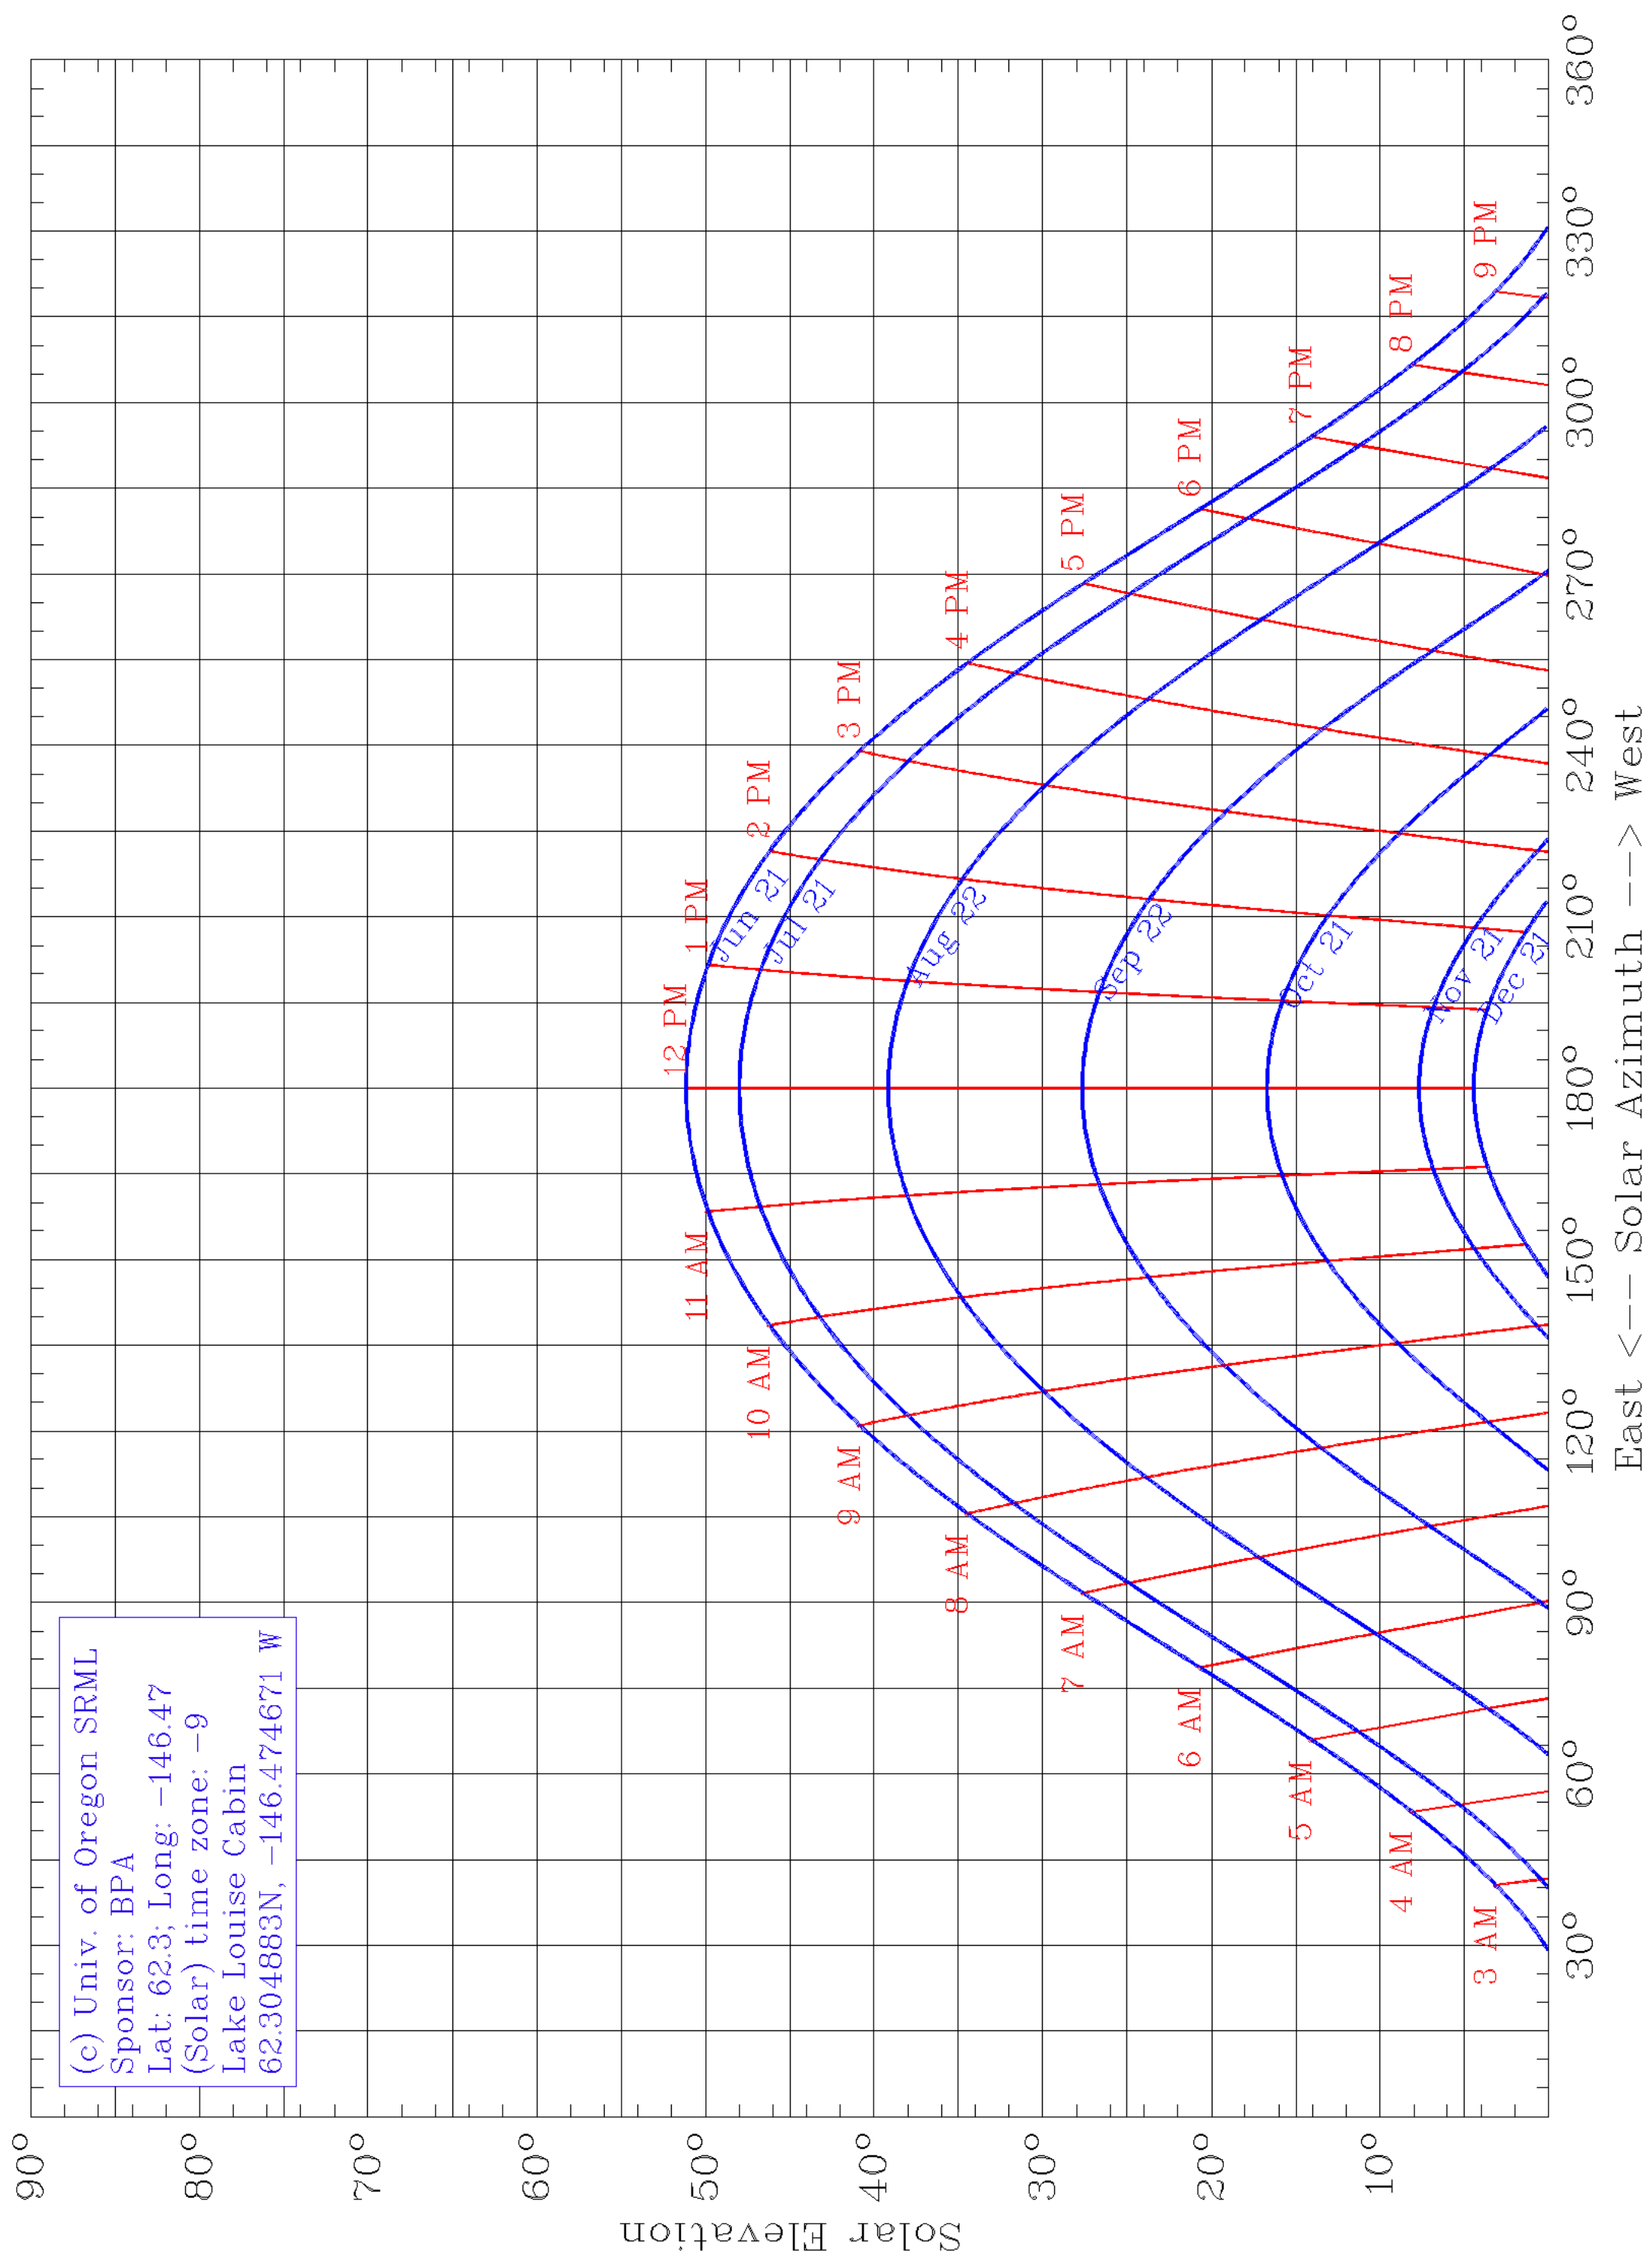

(c) Univ. of Oregon SRML
Sponsor: BPA
Lat: 62.3; Long: -146.47
(Solar) time zone: -9
Lake Louise Cabin
62.304883N, -146.474671 W

East <--- Solar Azimuth ---> West