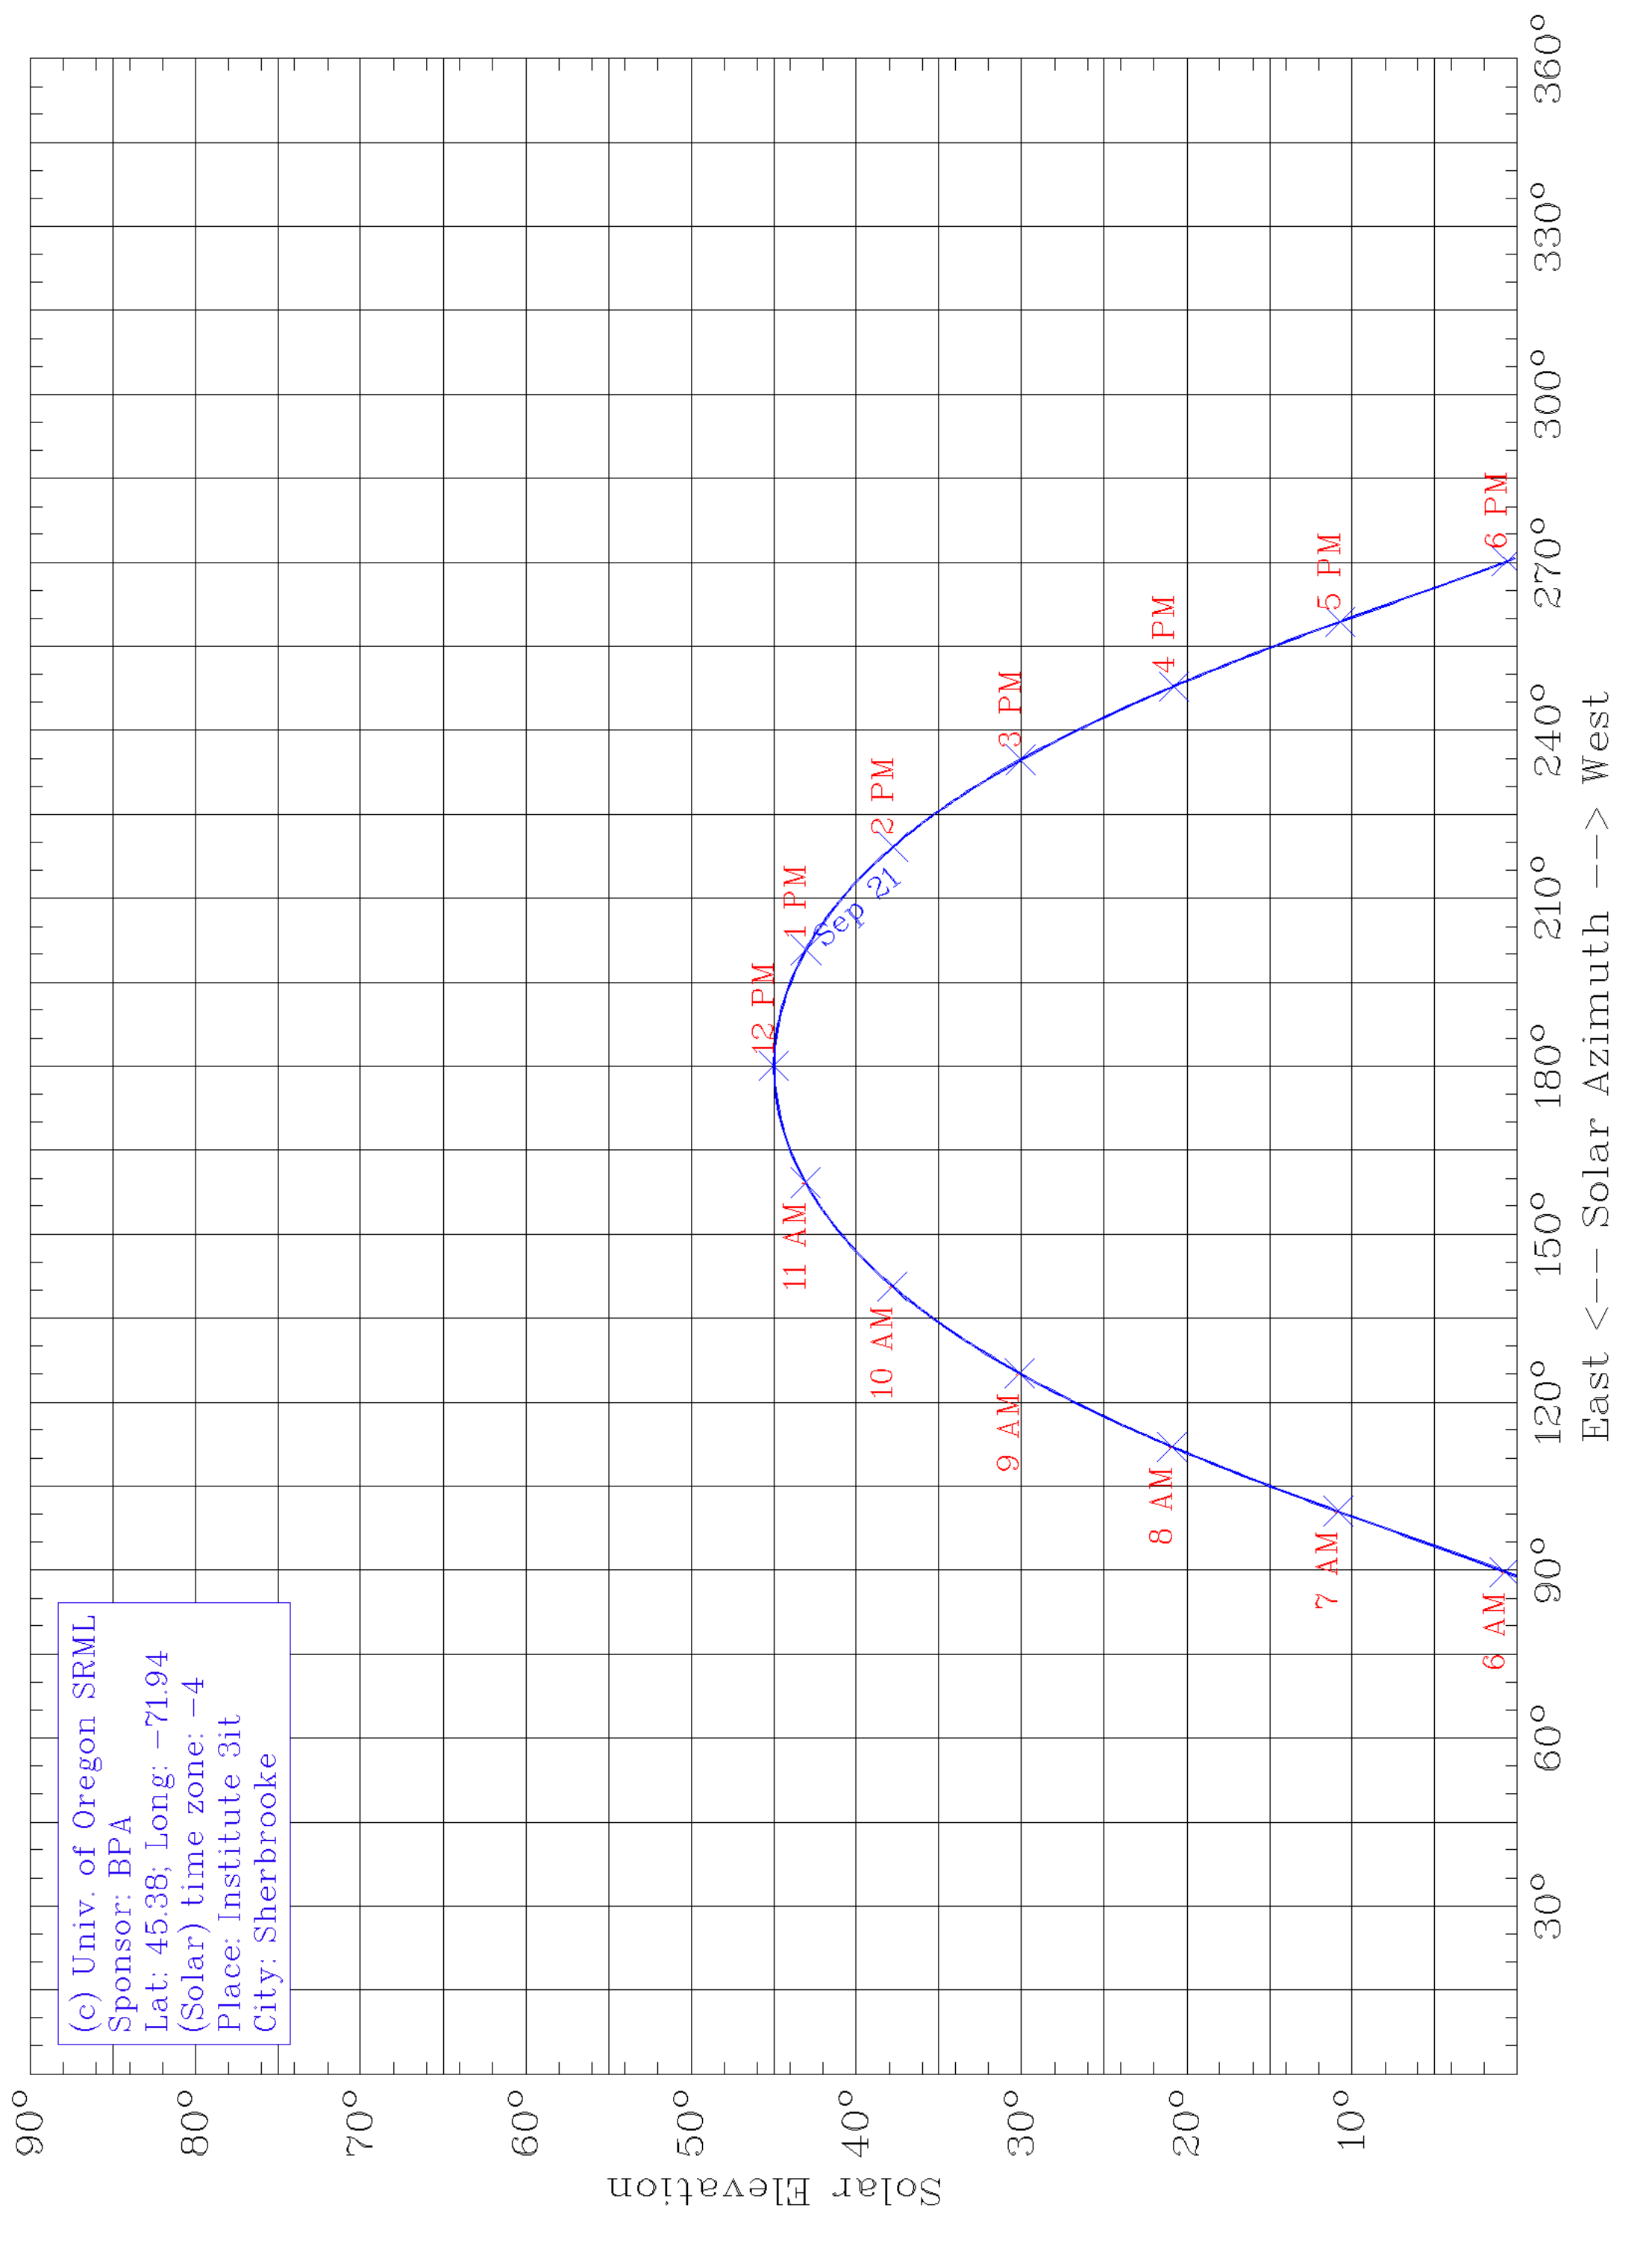

(c) Univ. of Oregon SRML
Sponsor: BPA
Lat: 45.38; Long: -71.94
(Solar) time zone: -4
Place: Institute 3it
City: Sherbrooke

East <--- Solar Azimuth ---> West