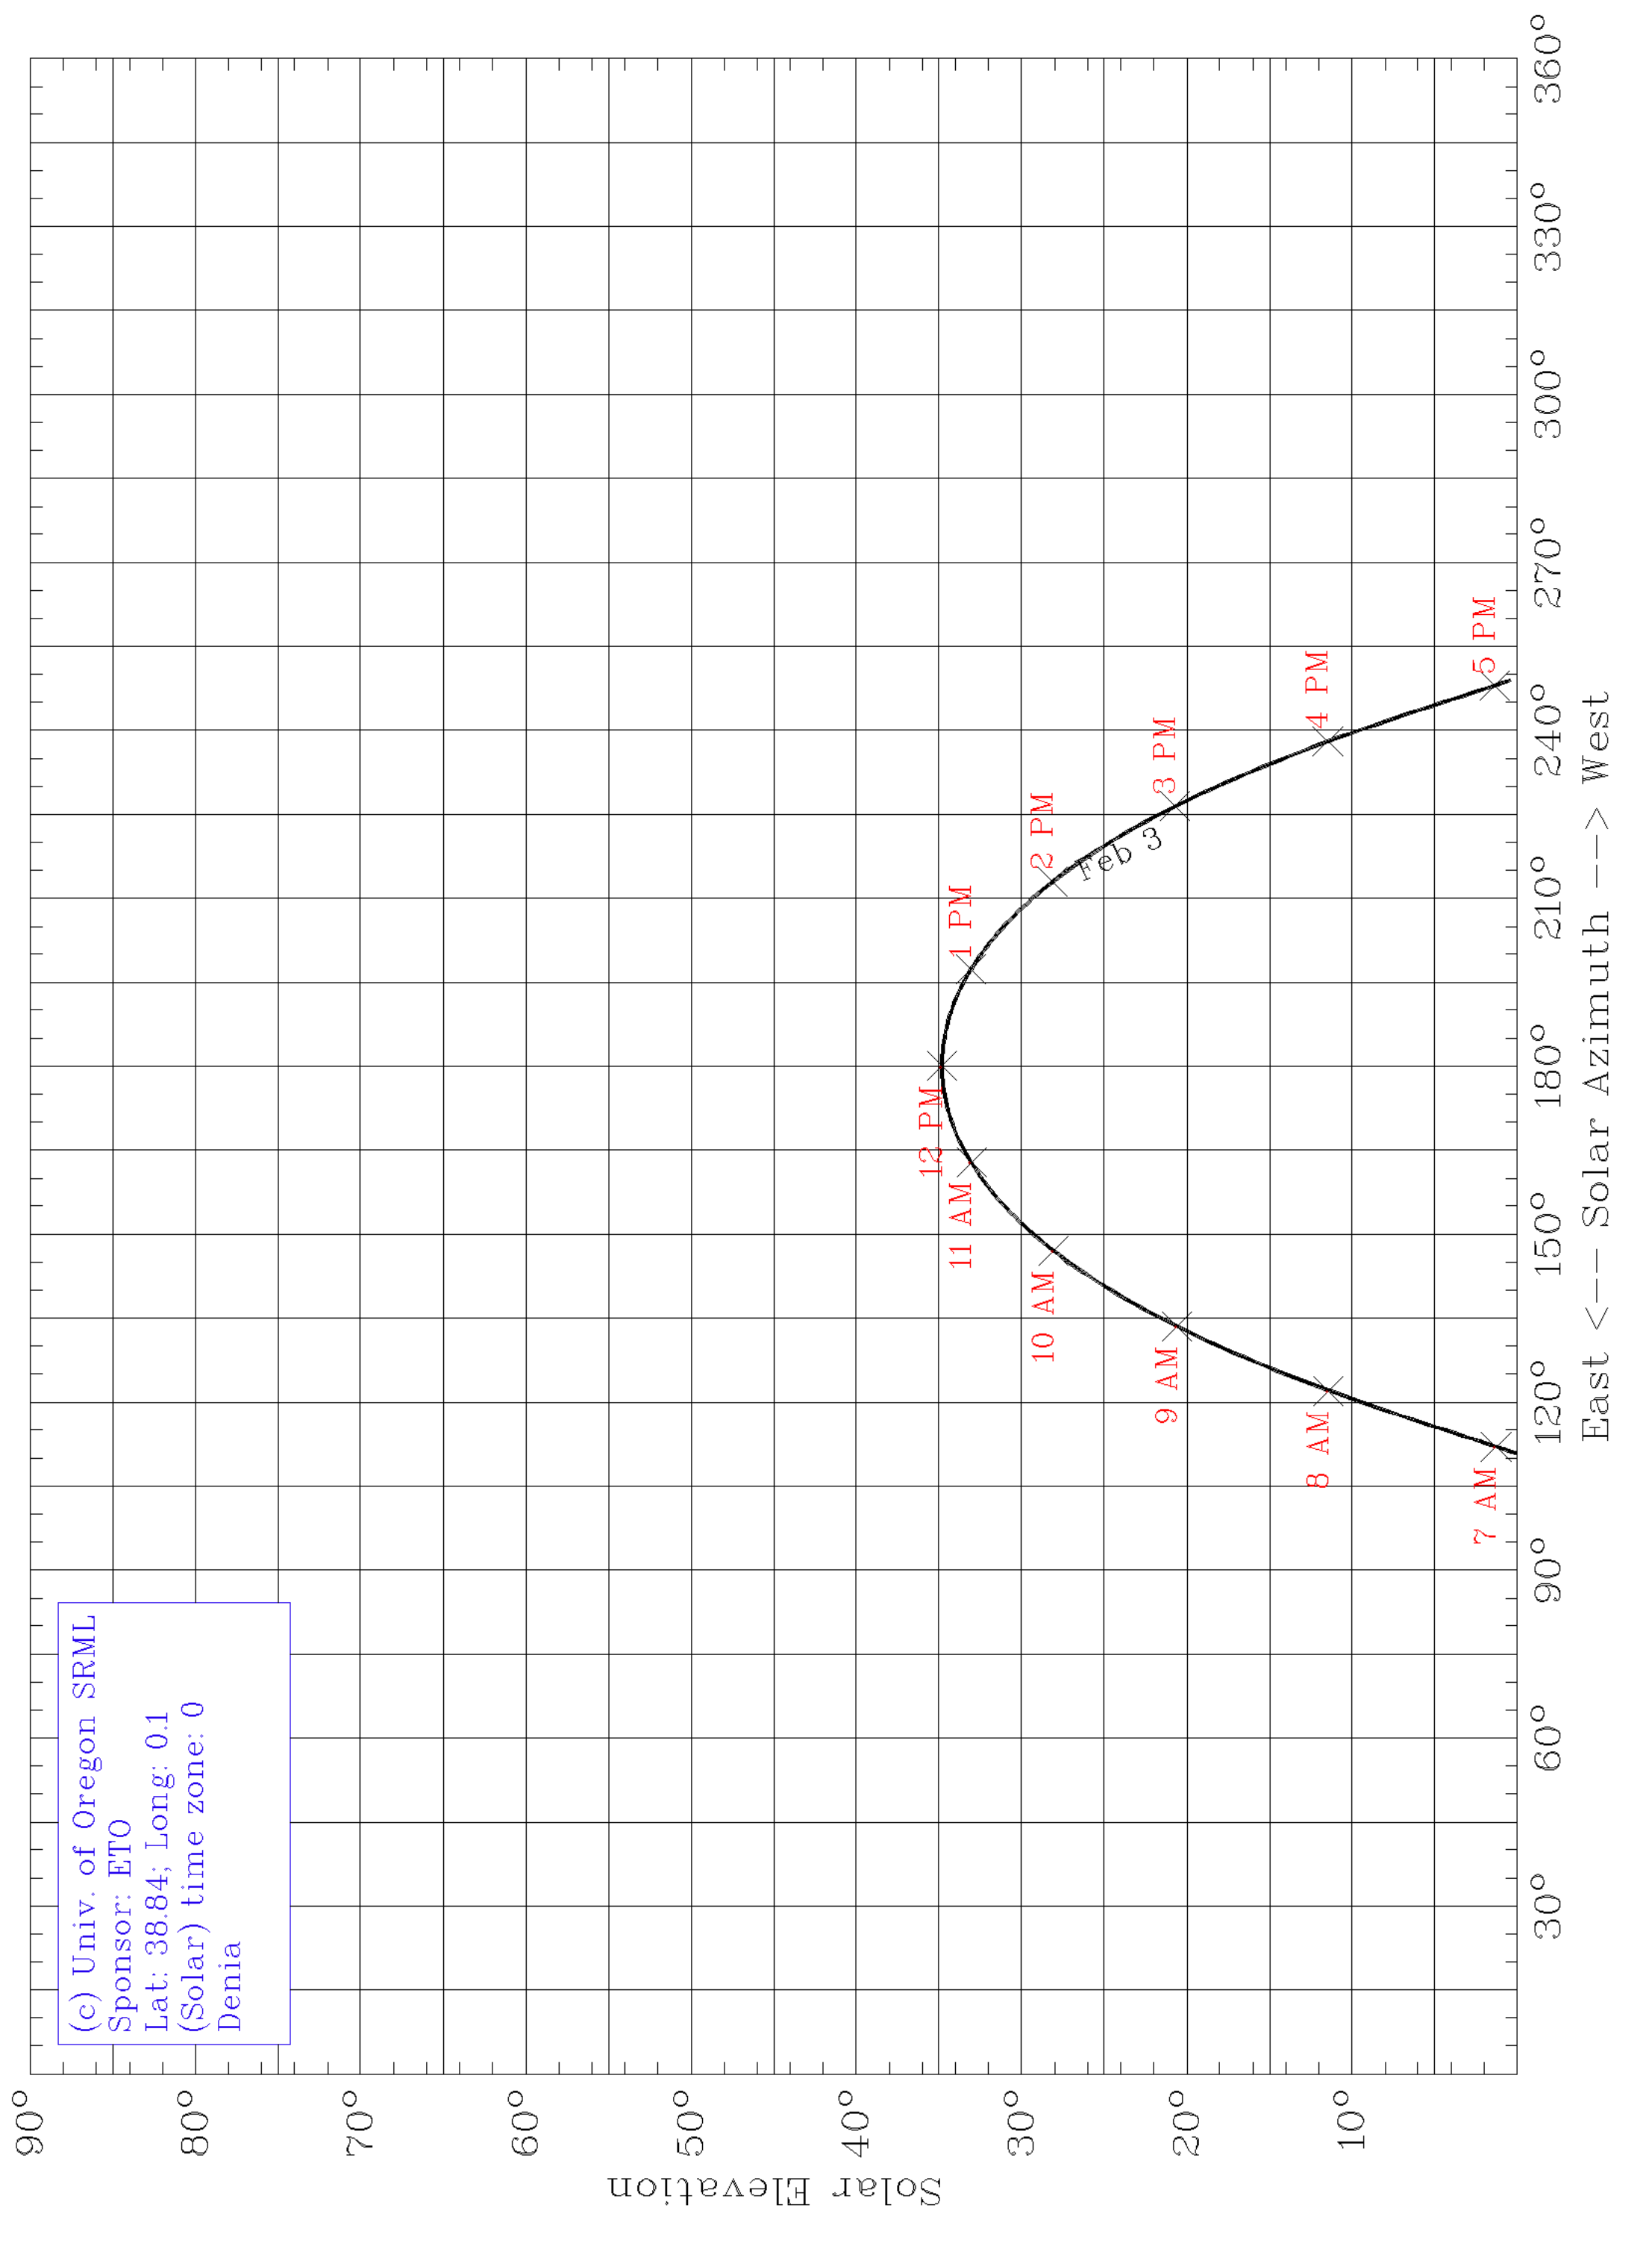

(c) Univ. of Oregon SRML  
Sponsor: ETO  
Lat: 38.84; Long: 0.1  
(Solar) time zone: 0  
Denia

East <--- Solar Azimuth ---> West