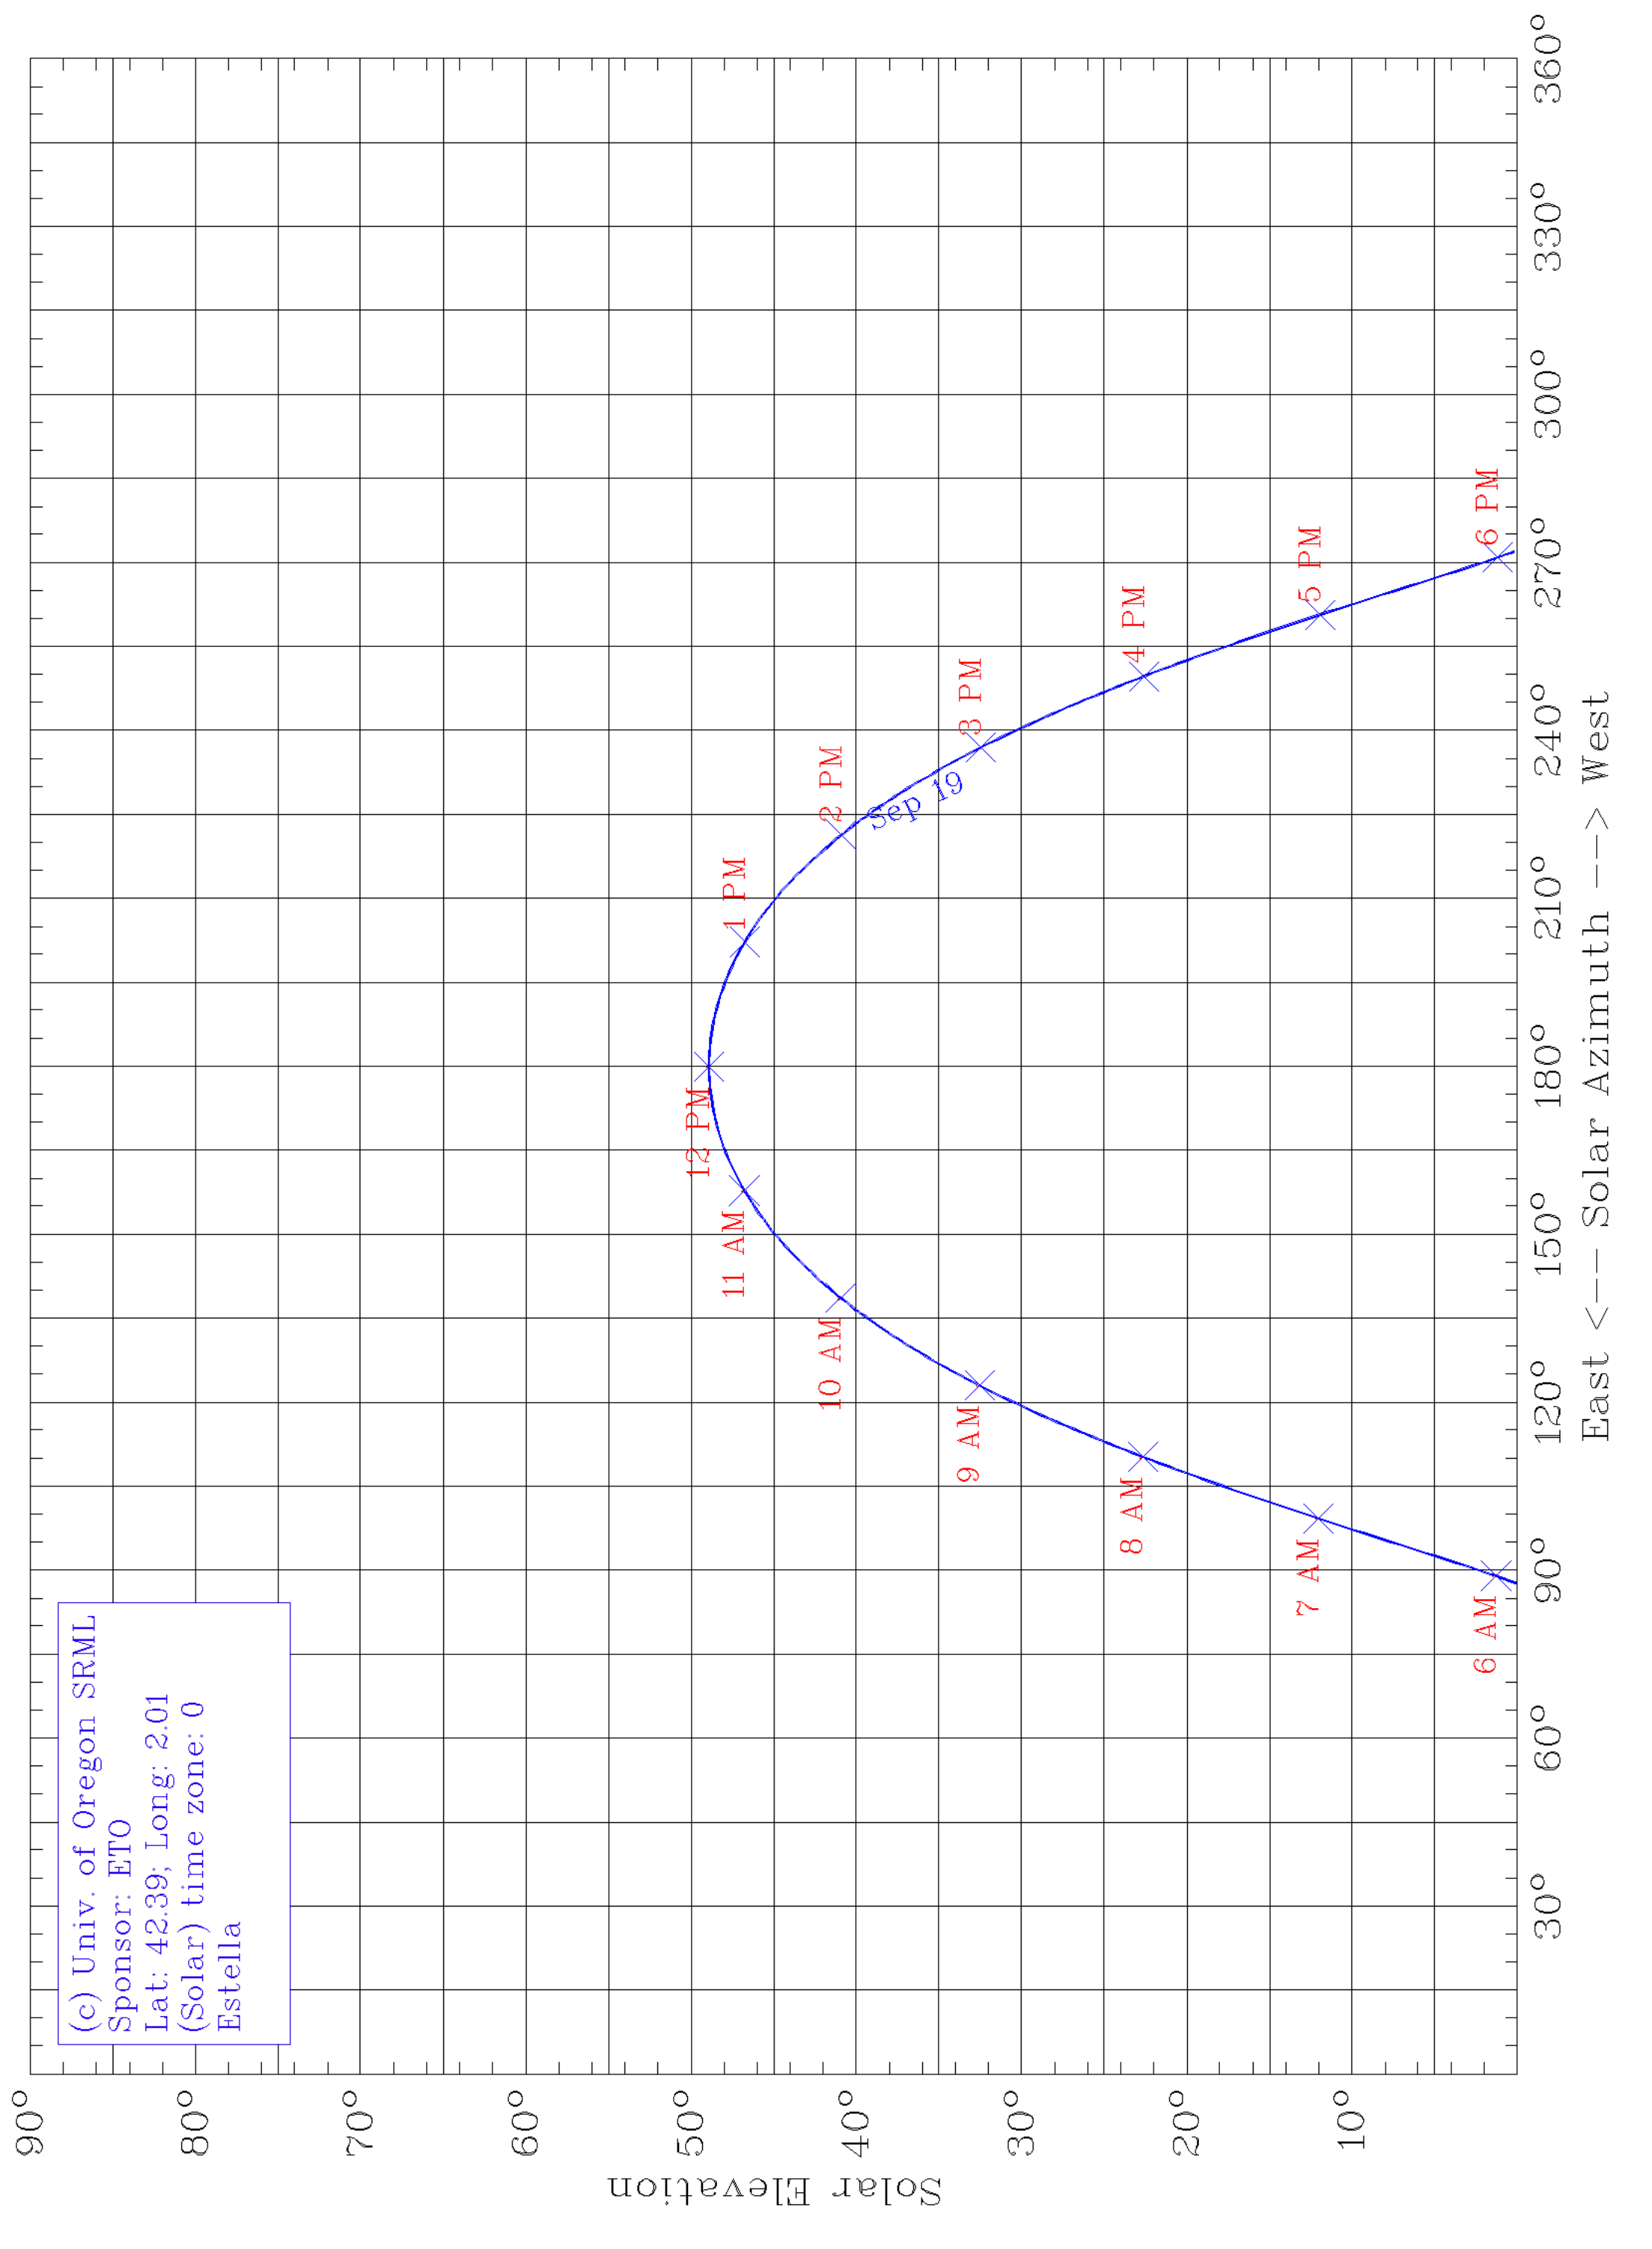

(c) Univ. of Oregon SRML
Sponsor: ETO
Lat: 42.39; Long: 2.01
(Solar) time zone: 0
Estella

East <--- Solar Azimuth ---> West