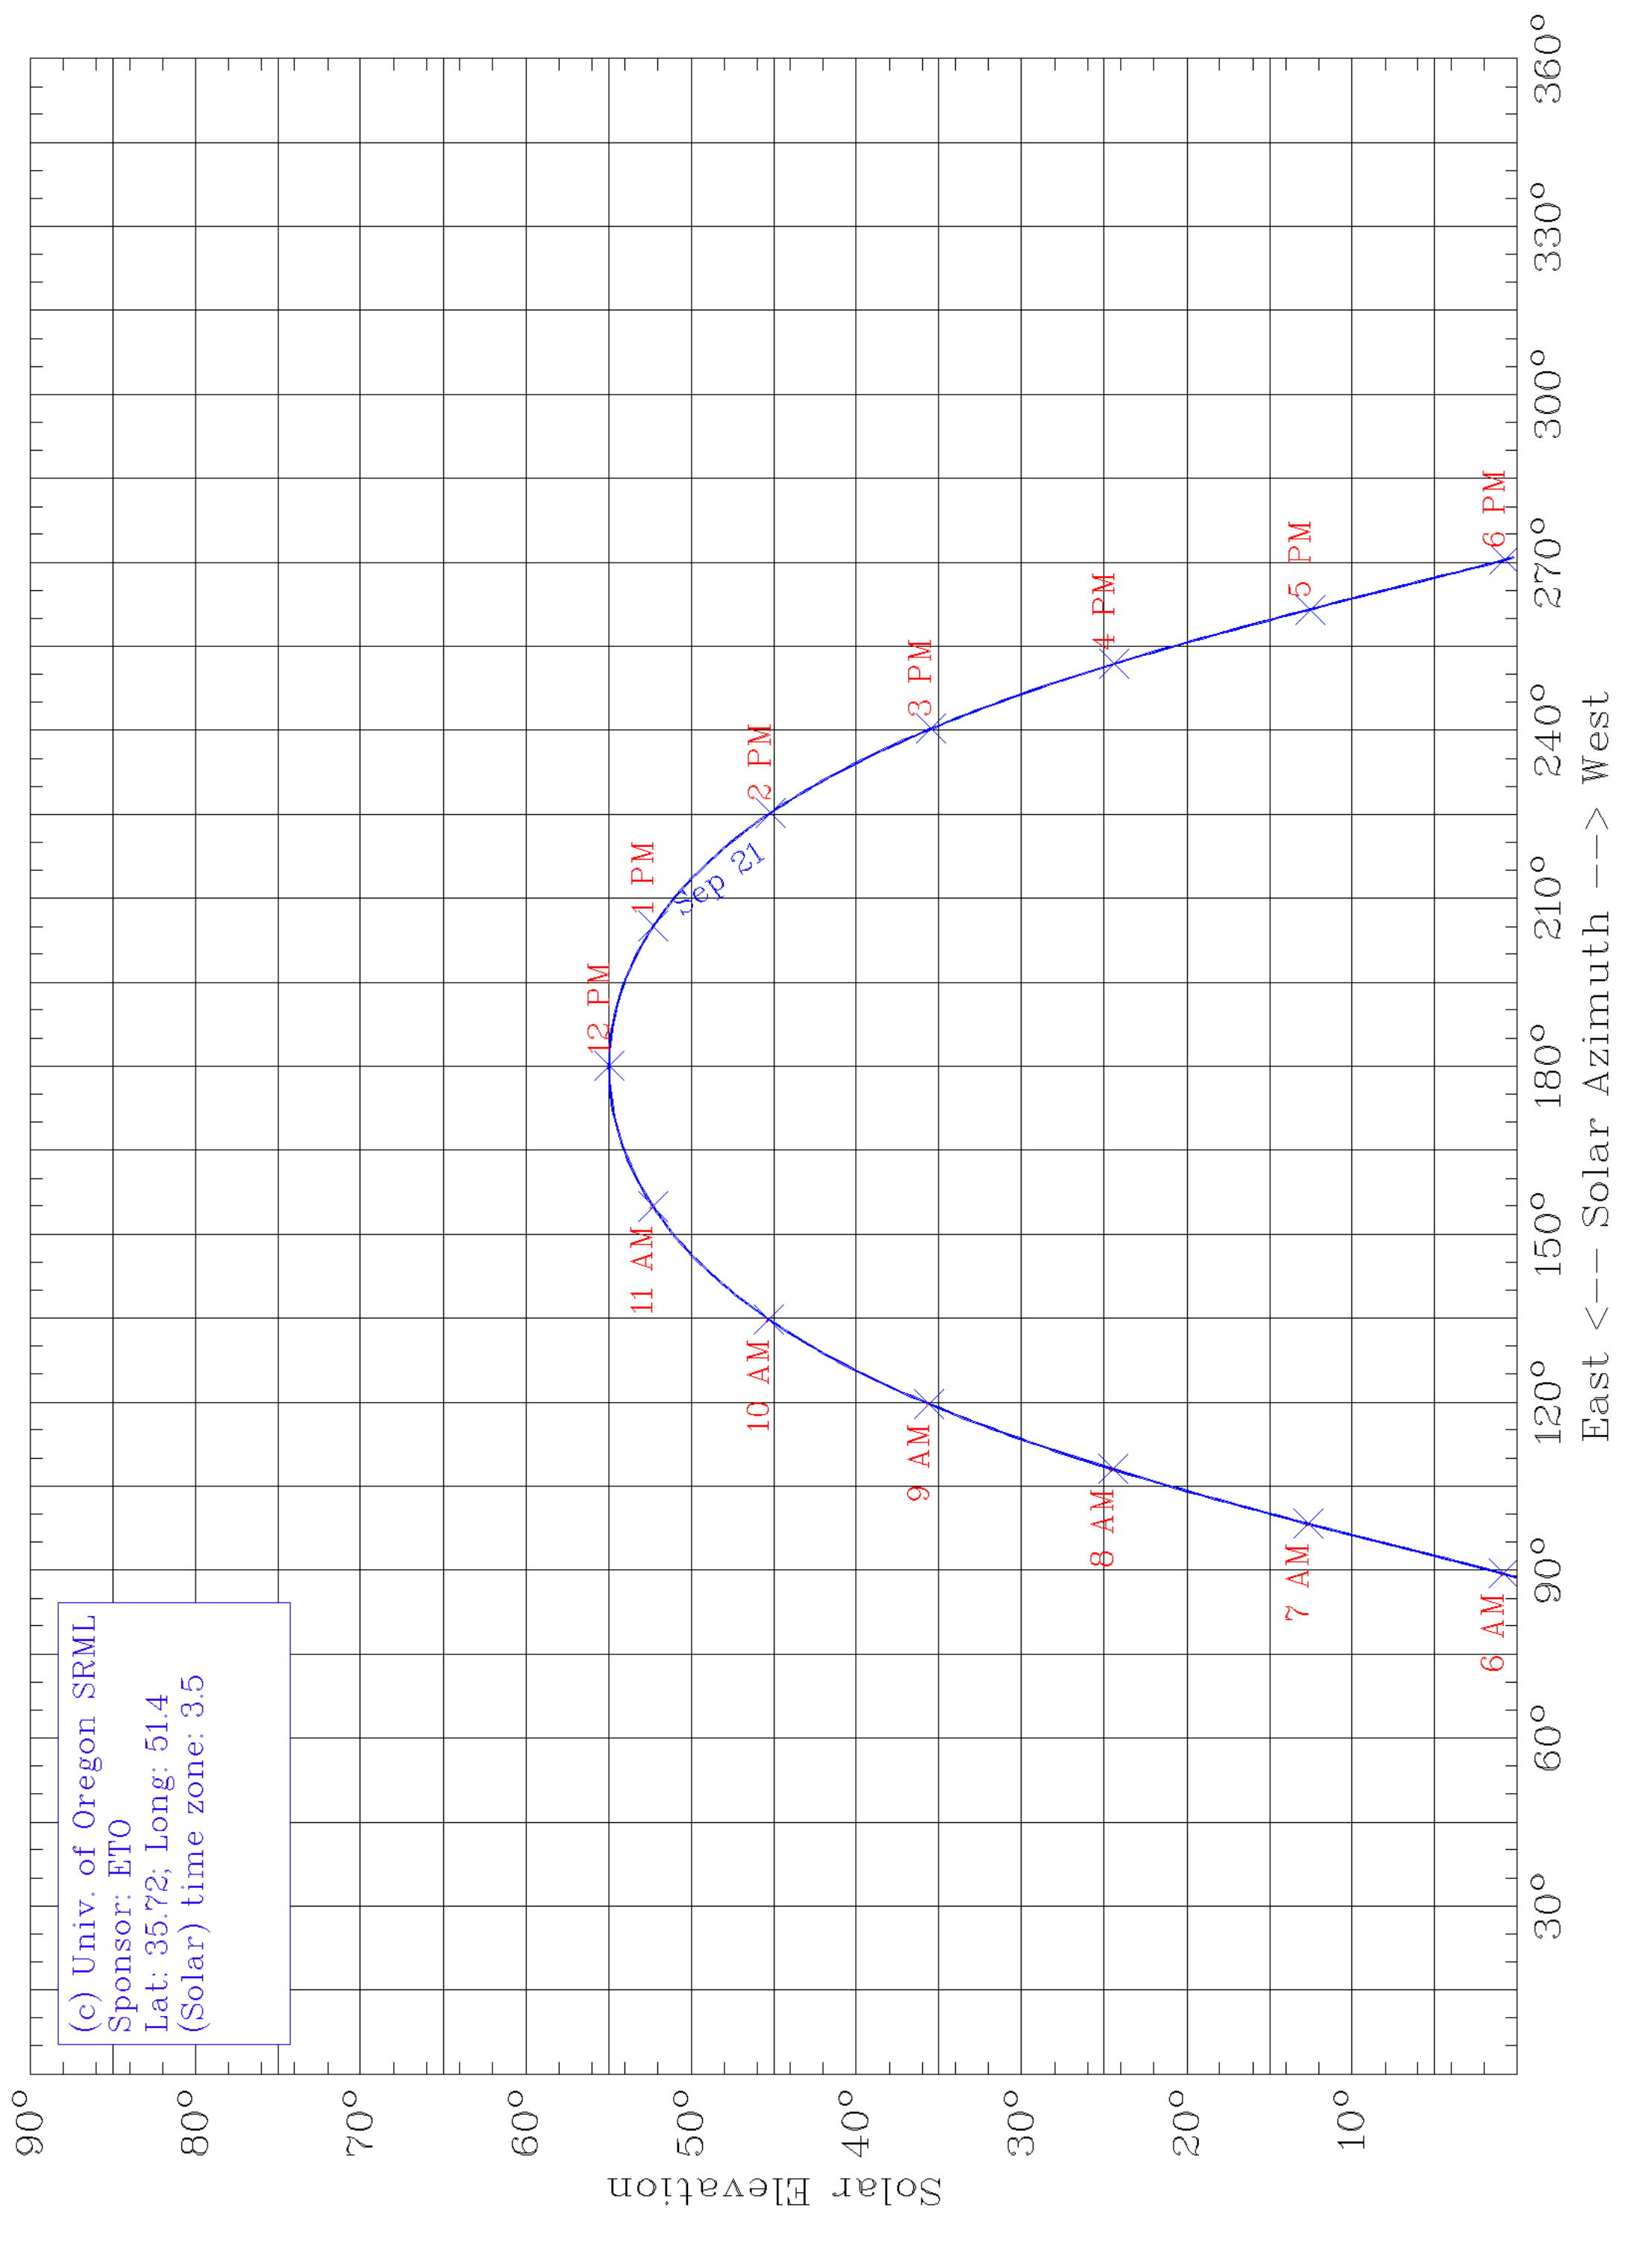

(c) Univ. of Oregon SRML
Sponsor: ETO
Lat: 35.72; Long: 51.4
(Solar) time zone: 3.5

East <--- Solar Azimuth ---> West