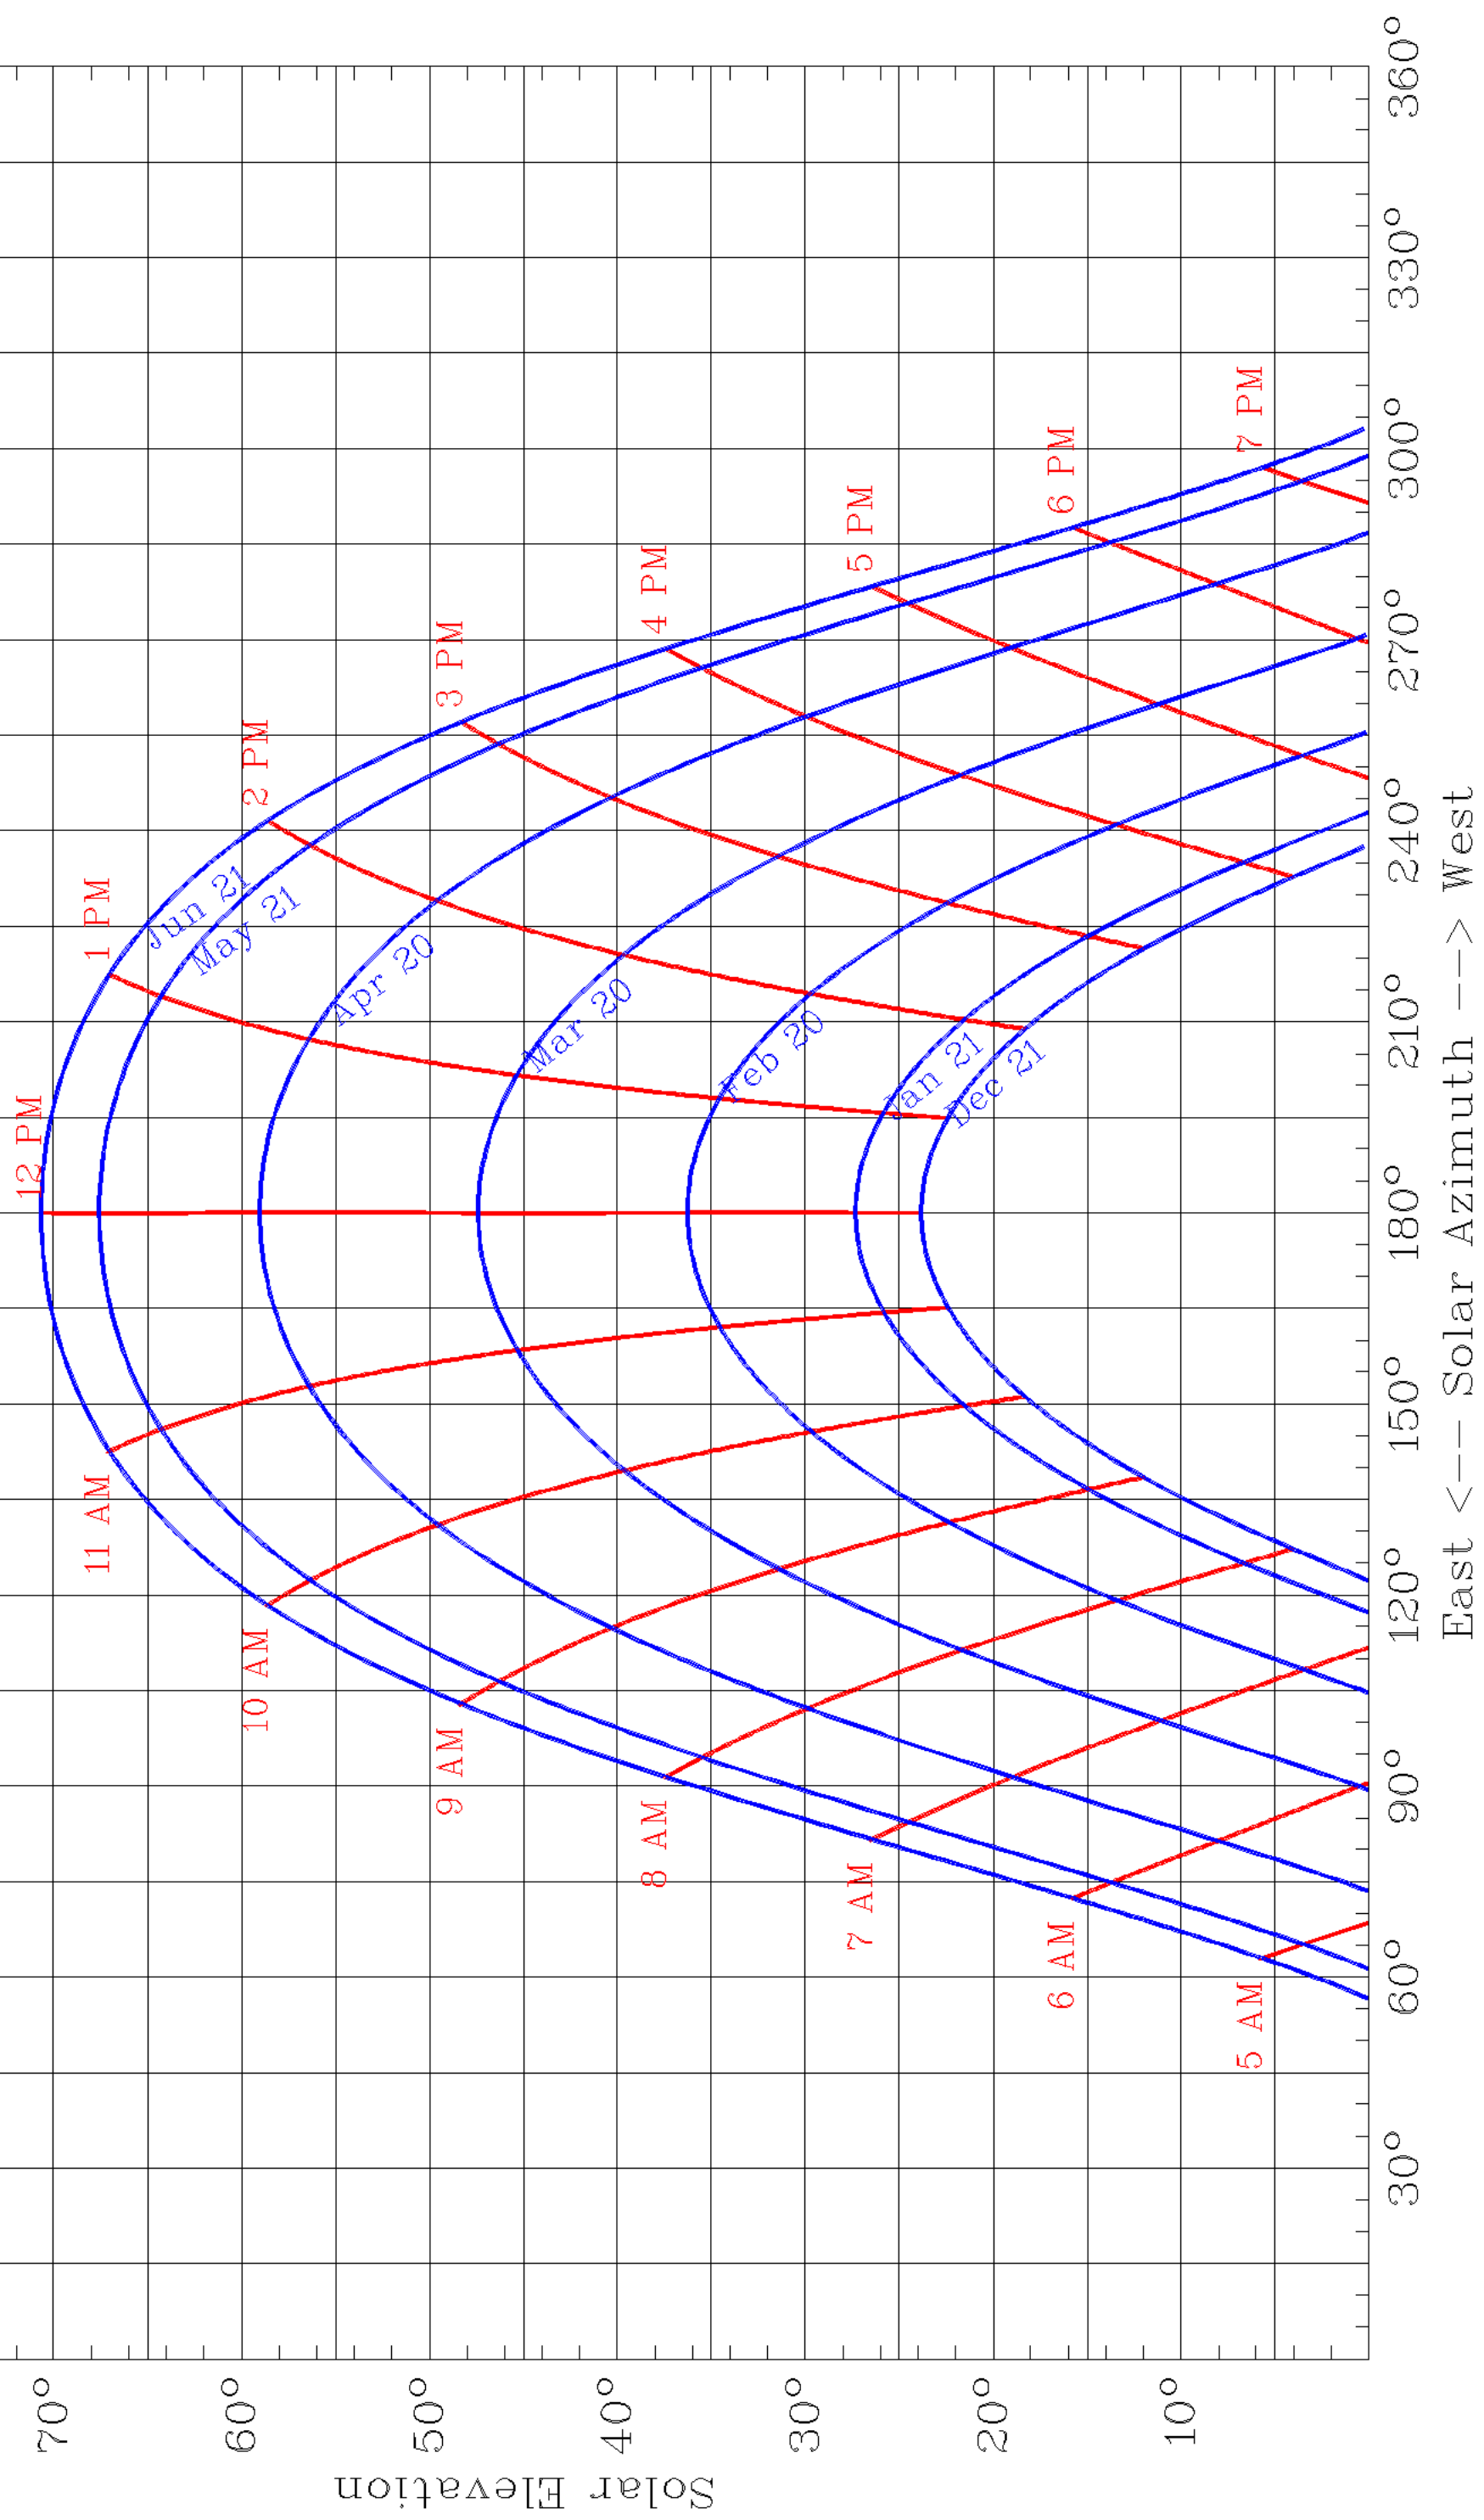

(c) Univ. of Oregon SRML
Sponsor: ETO
Lat: 42.77; Long: -78.6
(Solar) time zone: -5
HOPPER'S FARM 14052
SUN PATH, WHOLE YEAR

East <--- Solar Azimuth ---> West