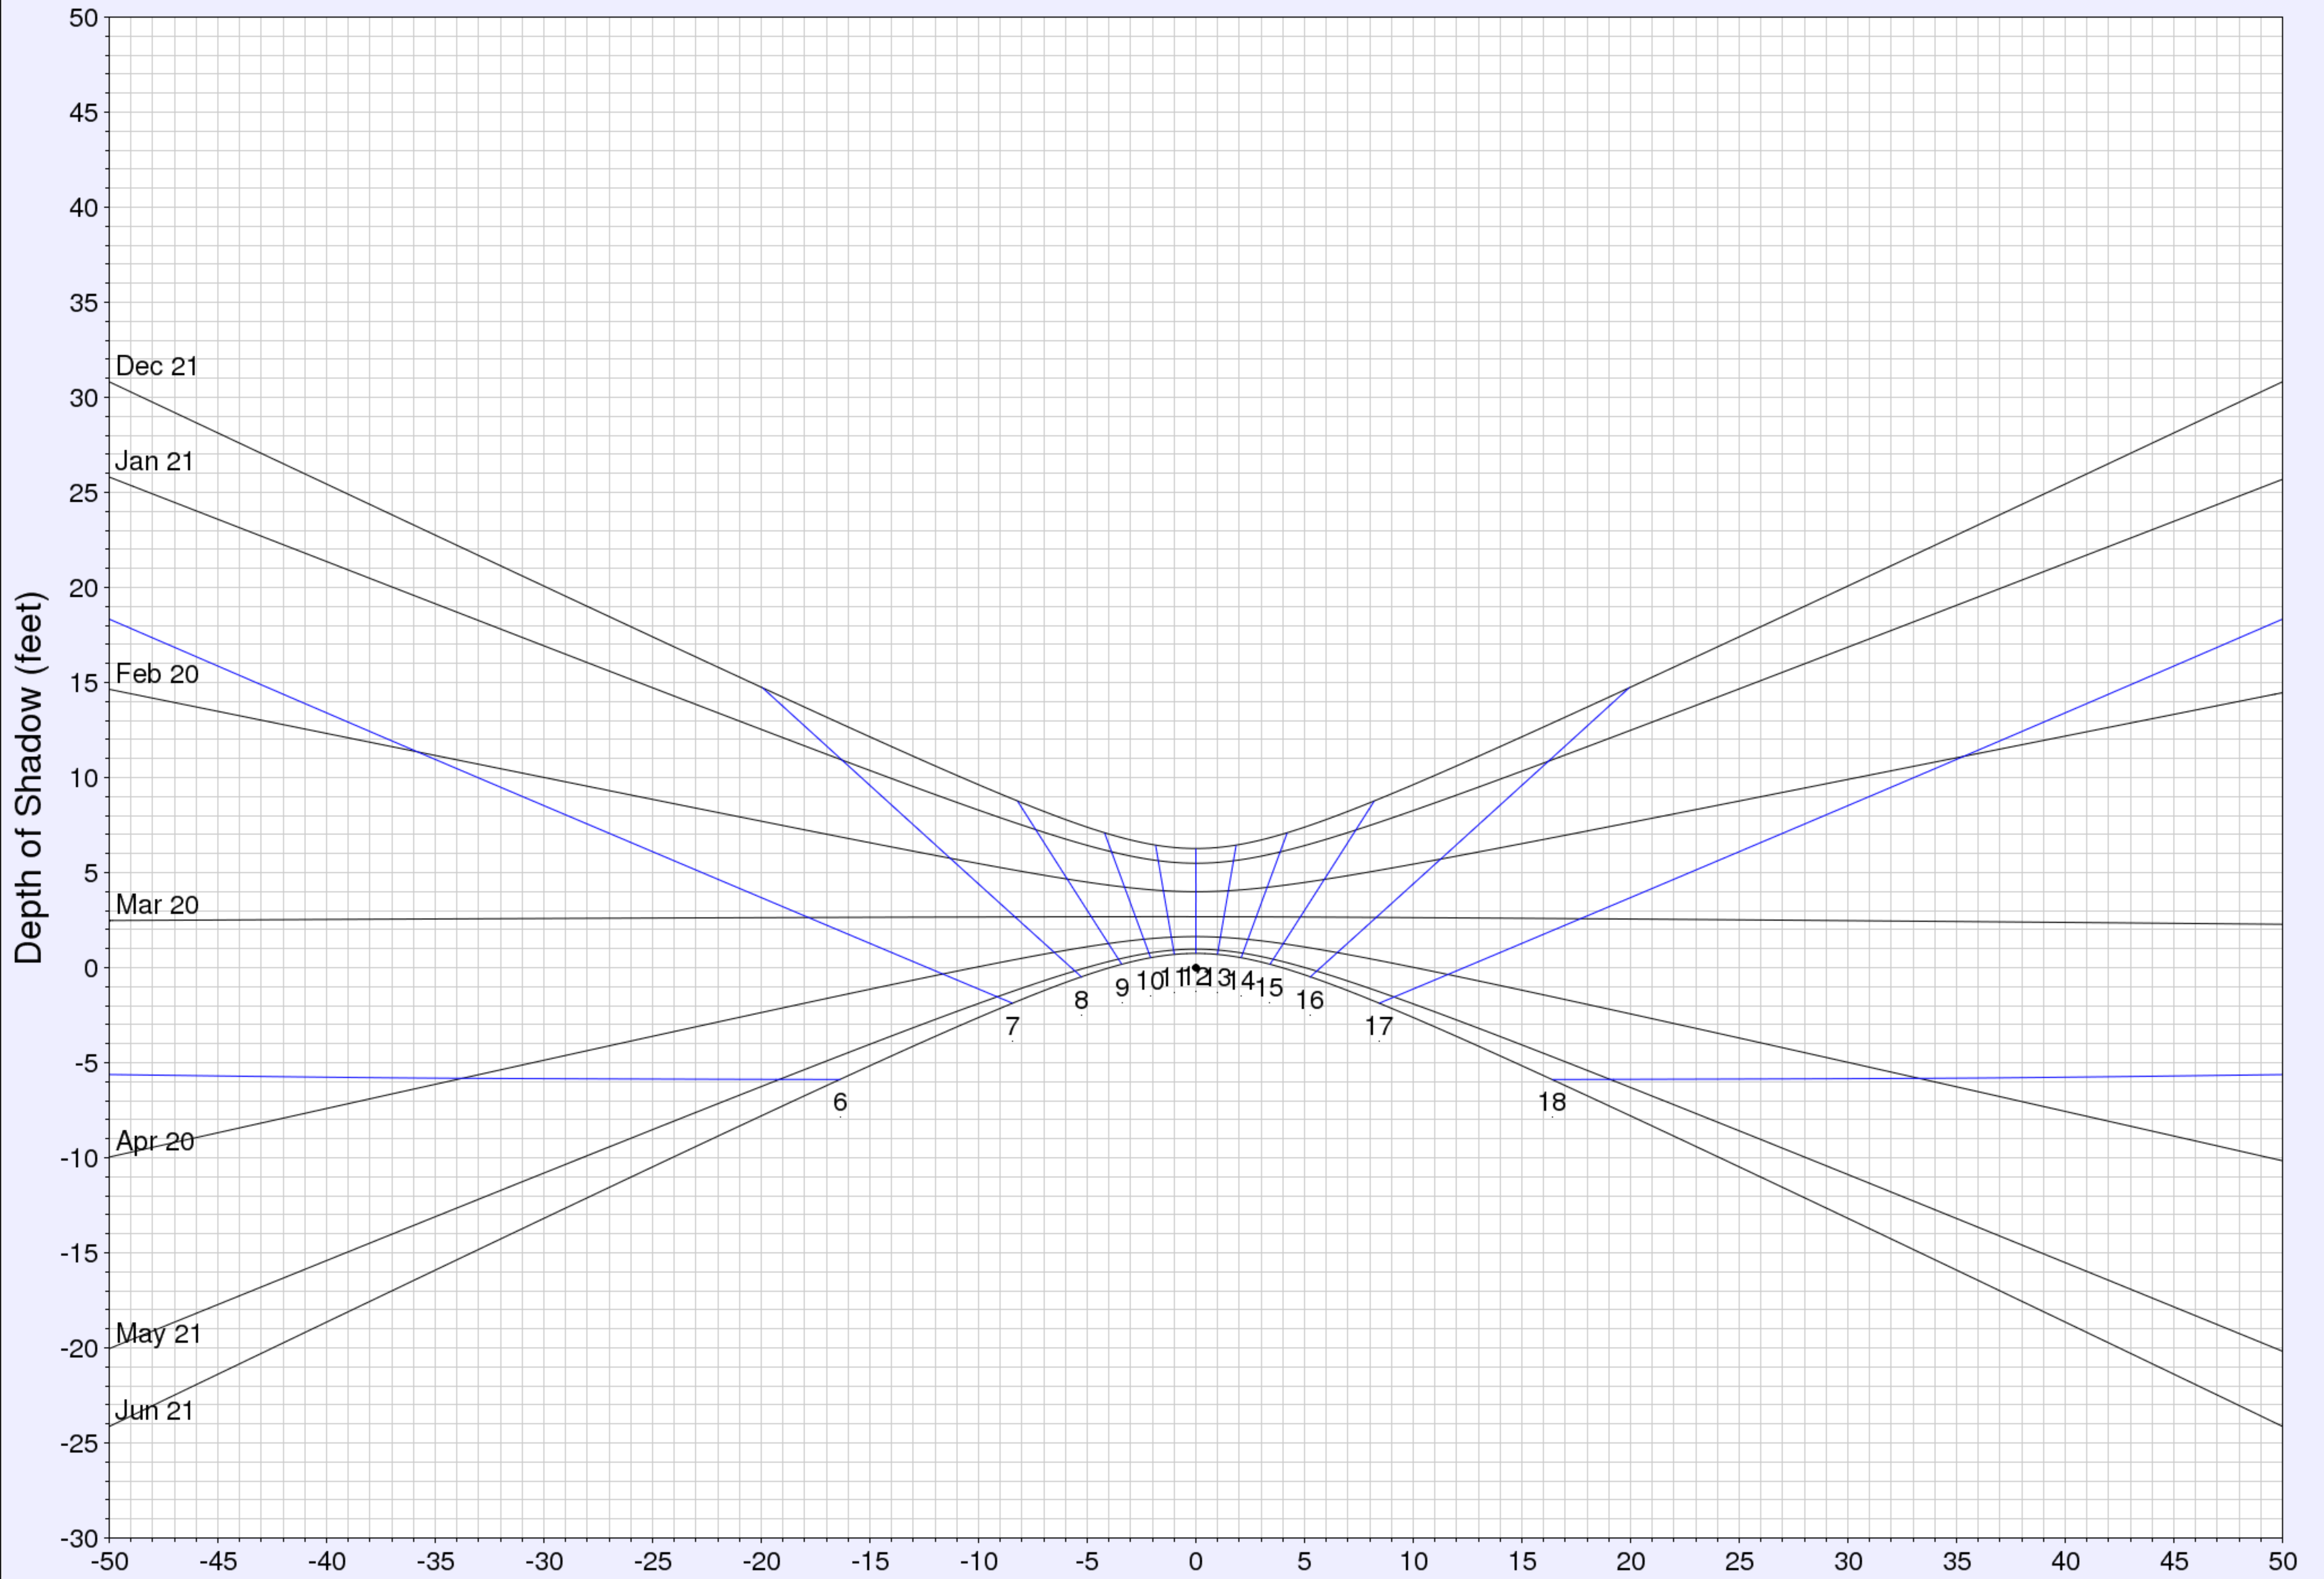

Extent of shadow for a 4 ft pole

(c) UO Solar Radiation Monitoring Lab
Sponsor: BPA

West <-- Horizontal Distance (feet) --> East

Latitude: 34.04
Longitude: -118.24
Time zone: UTC-8
Hour lines indicate local solar time.