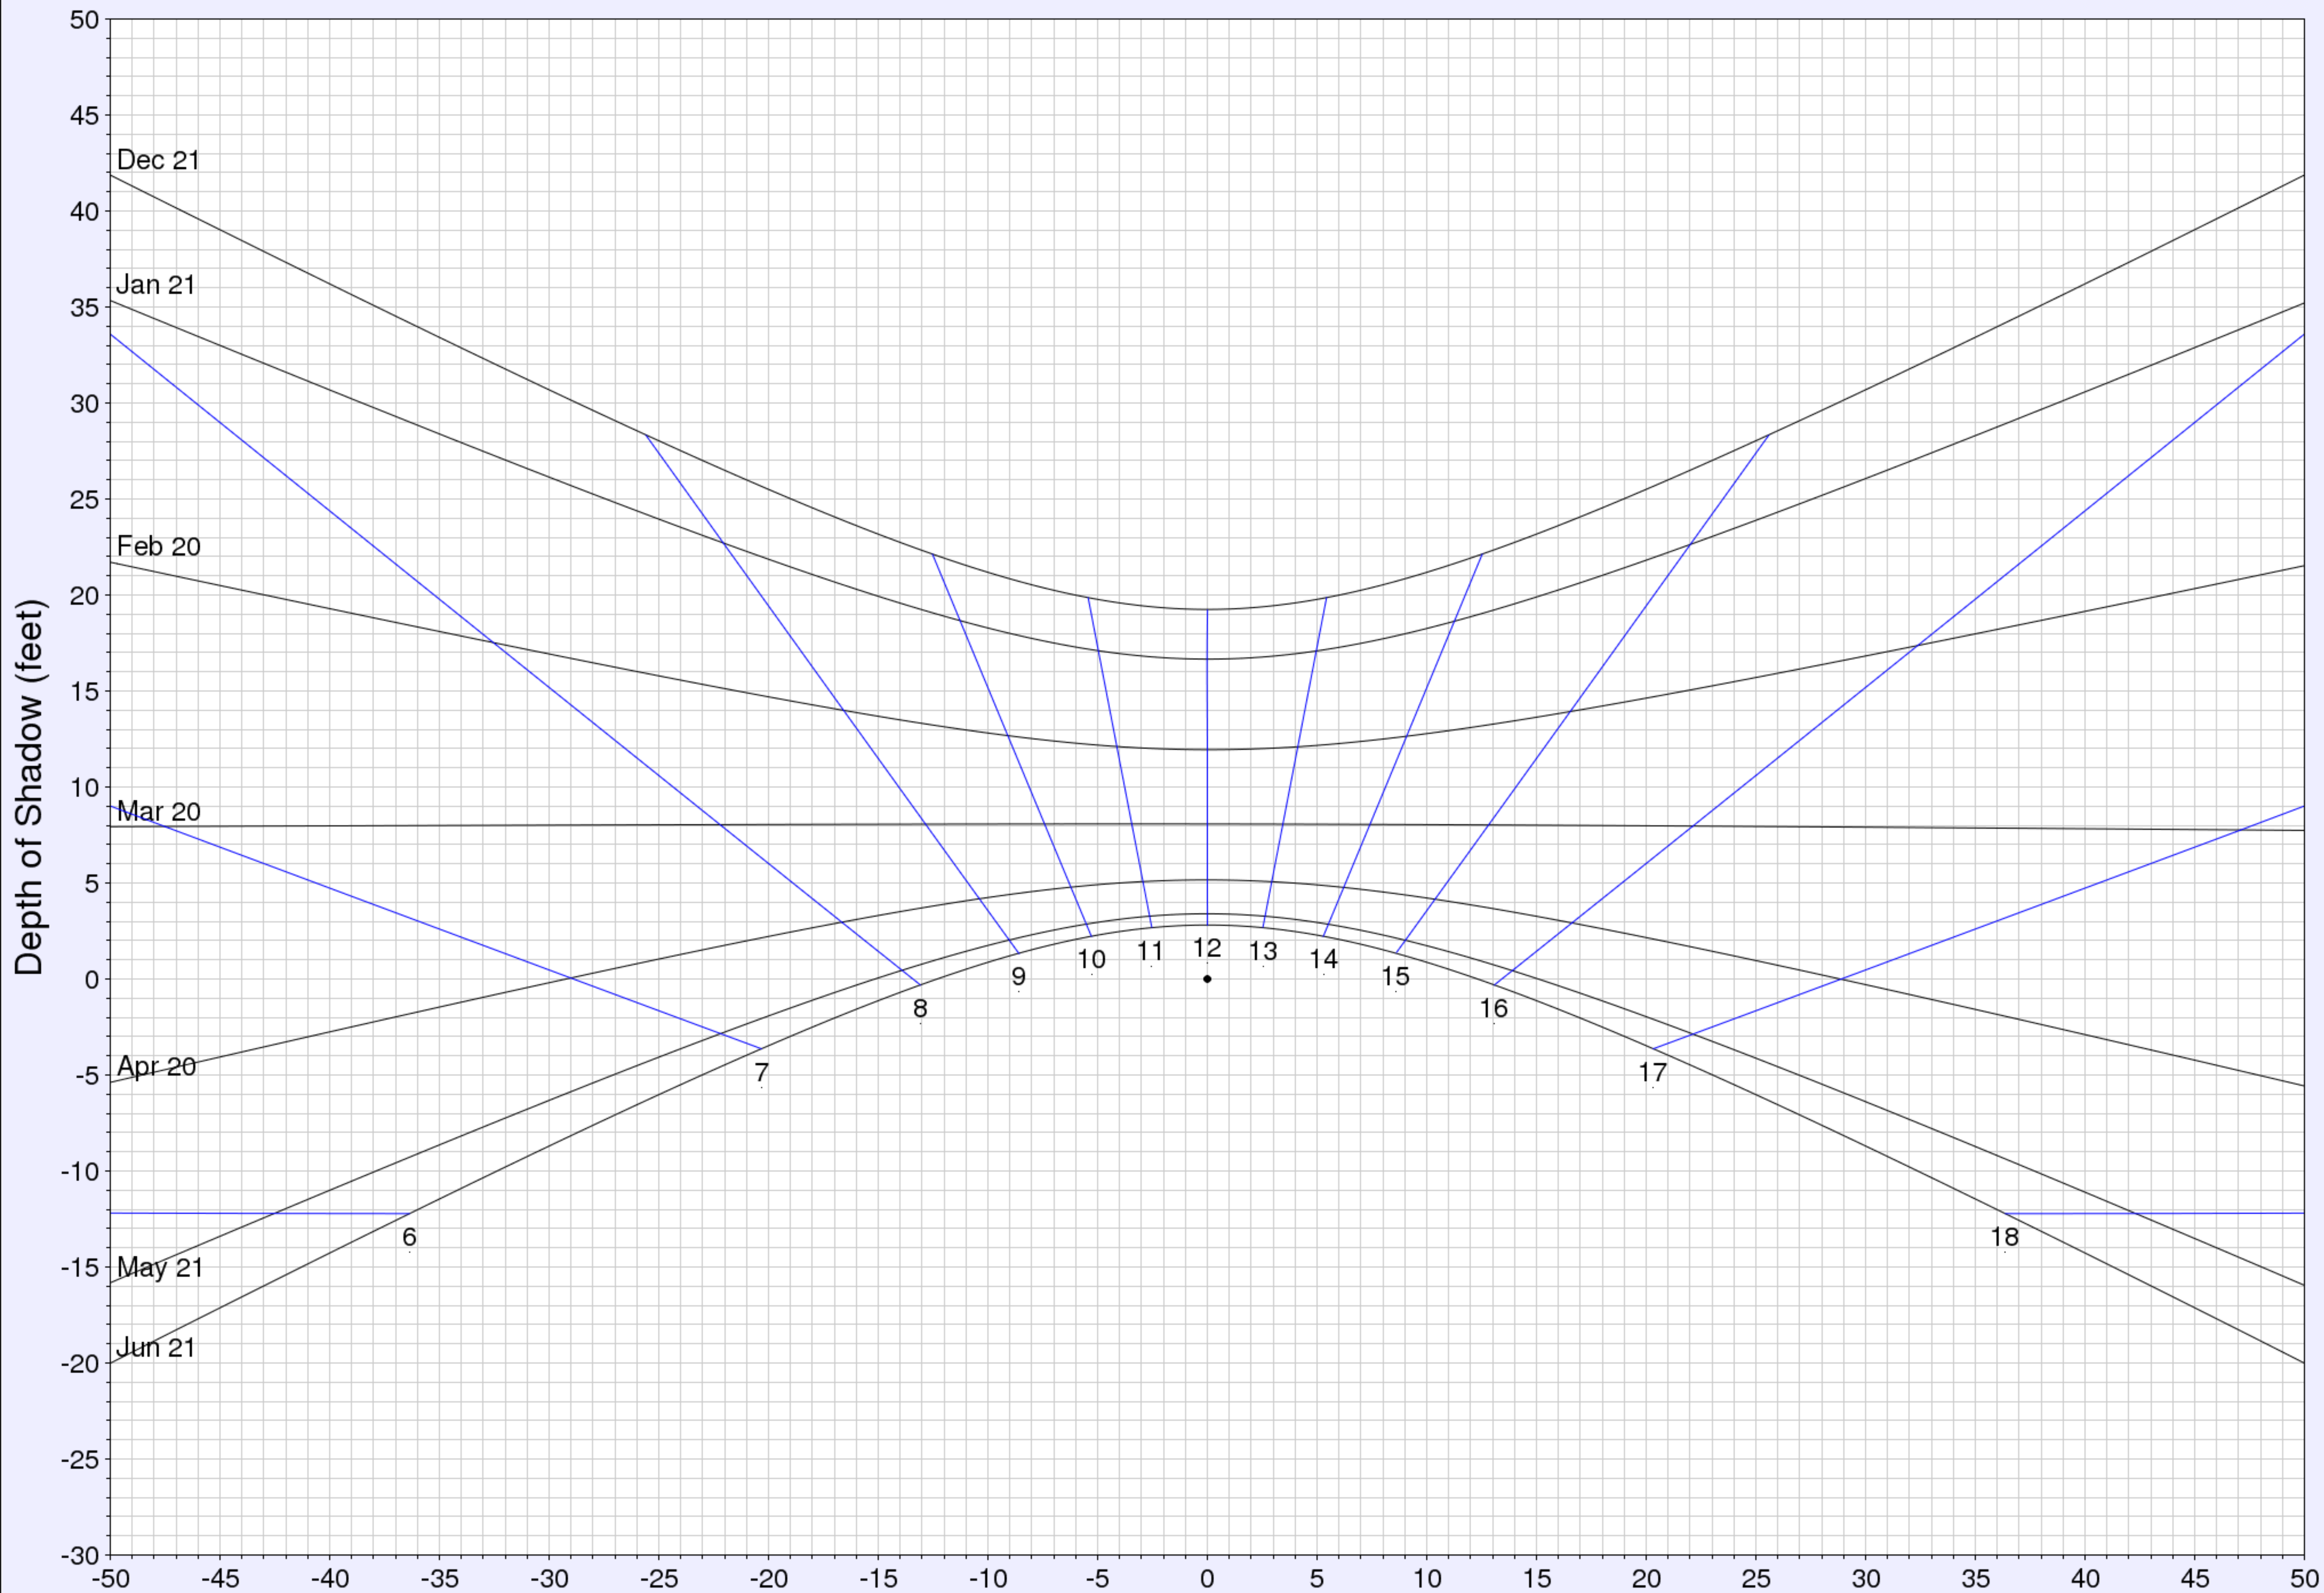

# Extent of shadow for a 10 ft pole

(c) UO Solar Radiation Monitoring Lab  
Sponsor: BPA

West <-- Horizontal Distance (feet) --> East

Latitude: 39.14  
Longitude: -121.52  
Time zone: UTC-8  
Hour lines indicate local solar time.