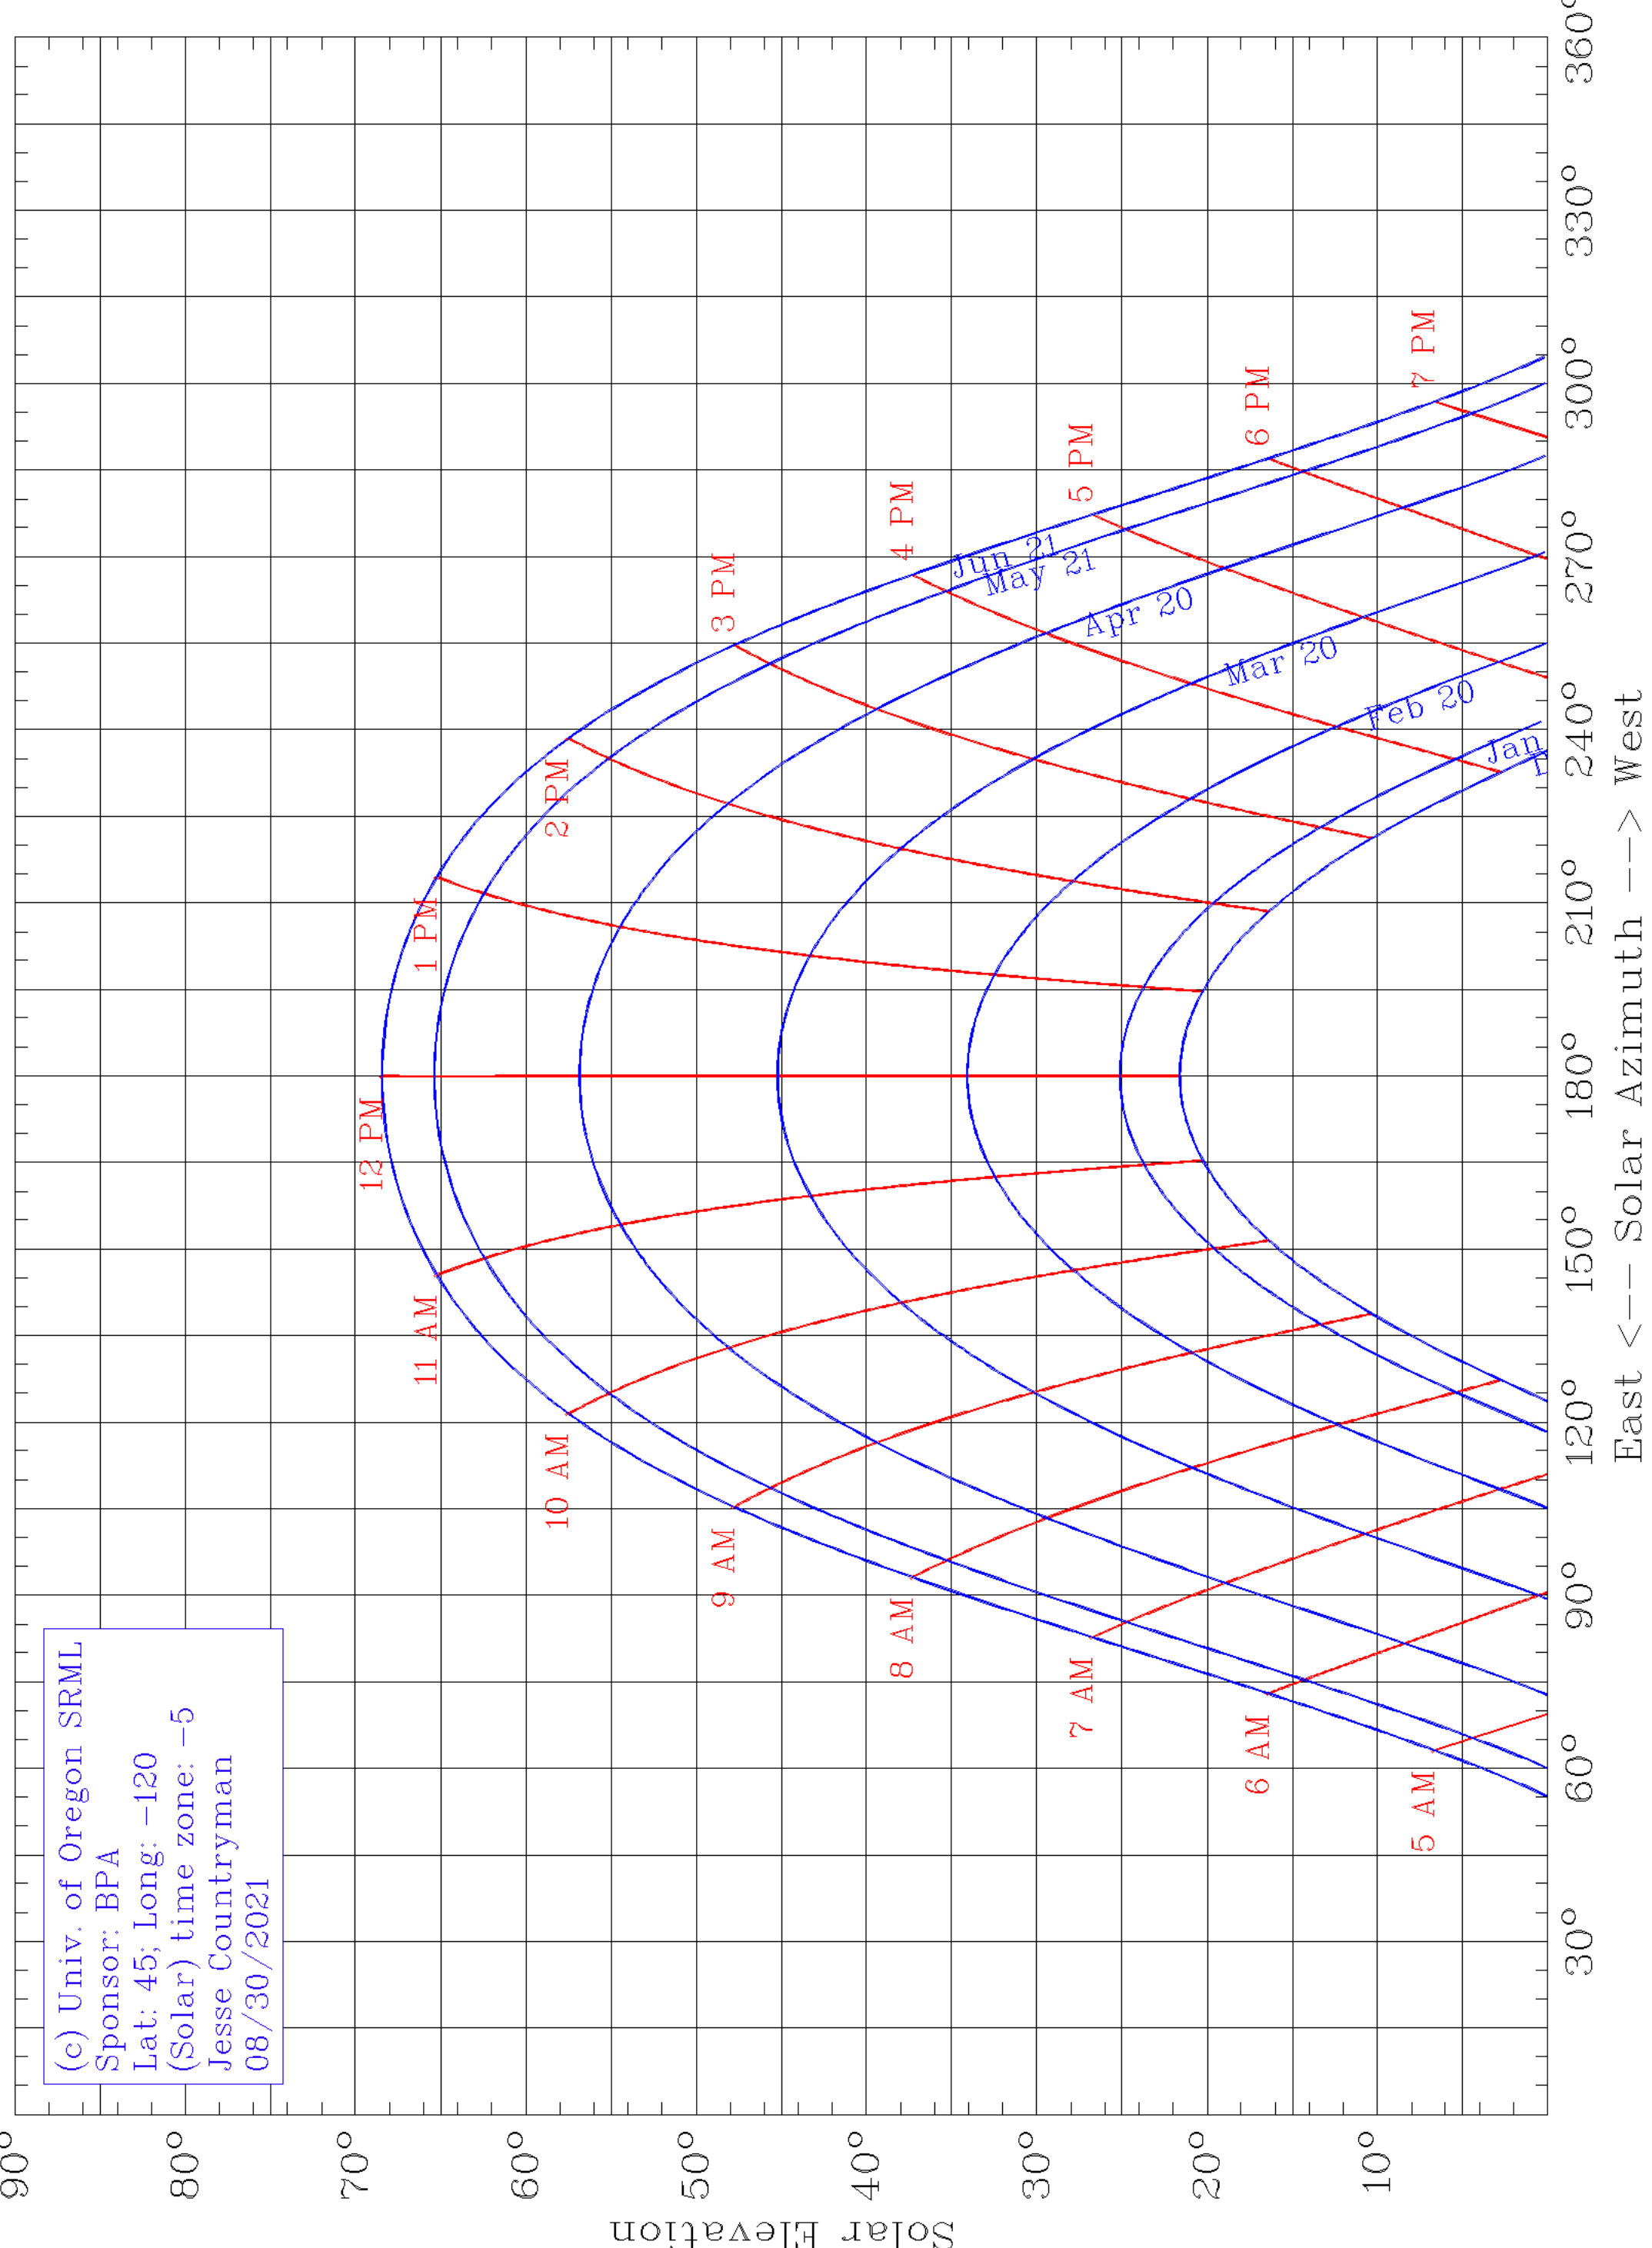

(c) Univ. of Oregon SRML  
Sponsor: BPA  
Lat: 45; Long: -120  
(Solar) time zone: -5  
Jesse Countryman  
08/30/2021

East <--- Solar Azimuth ---> West