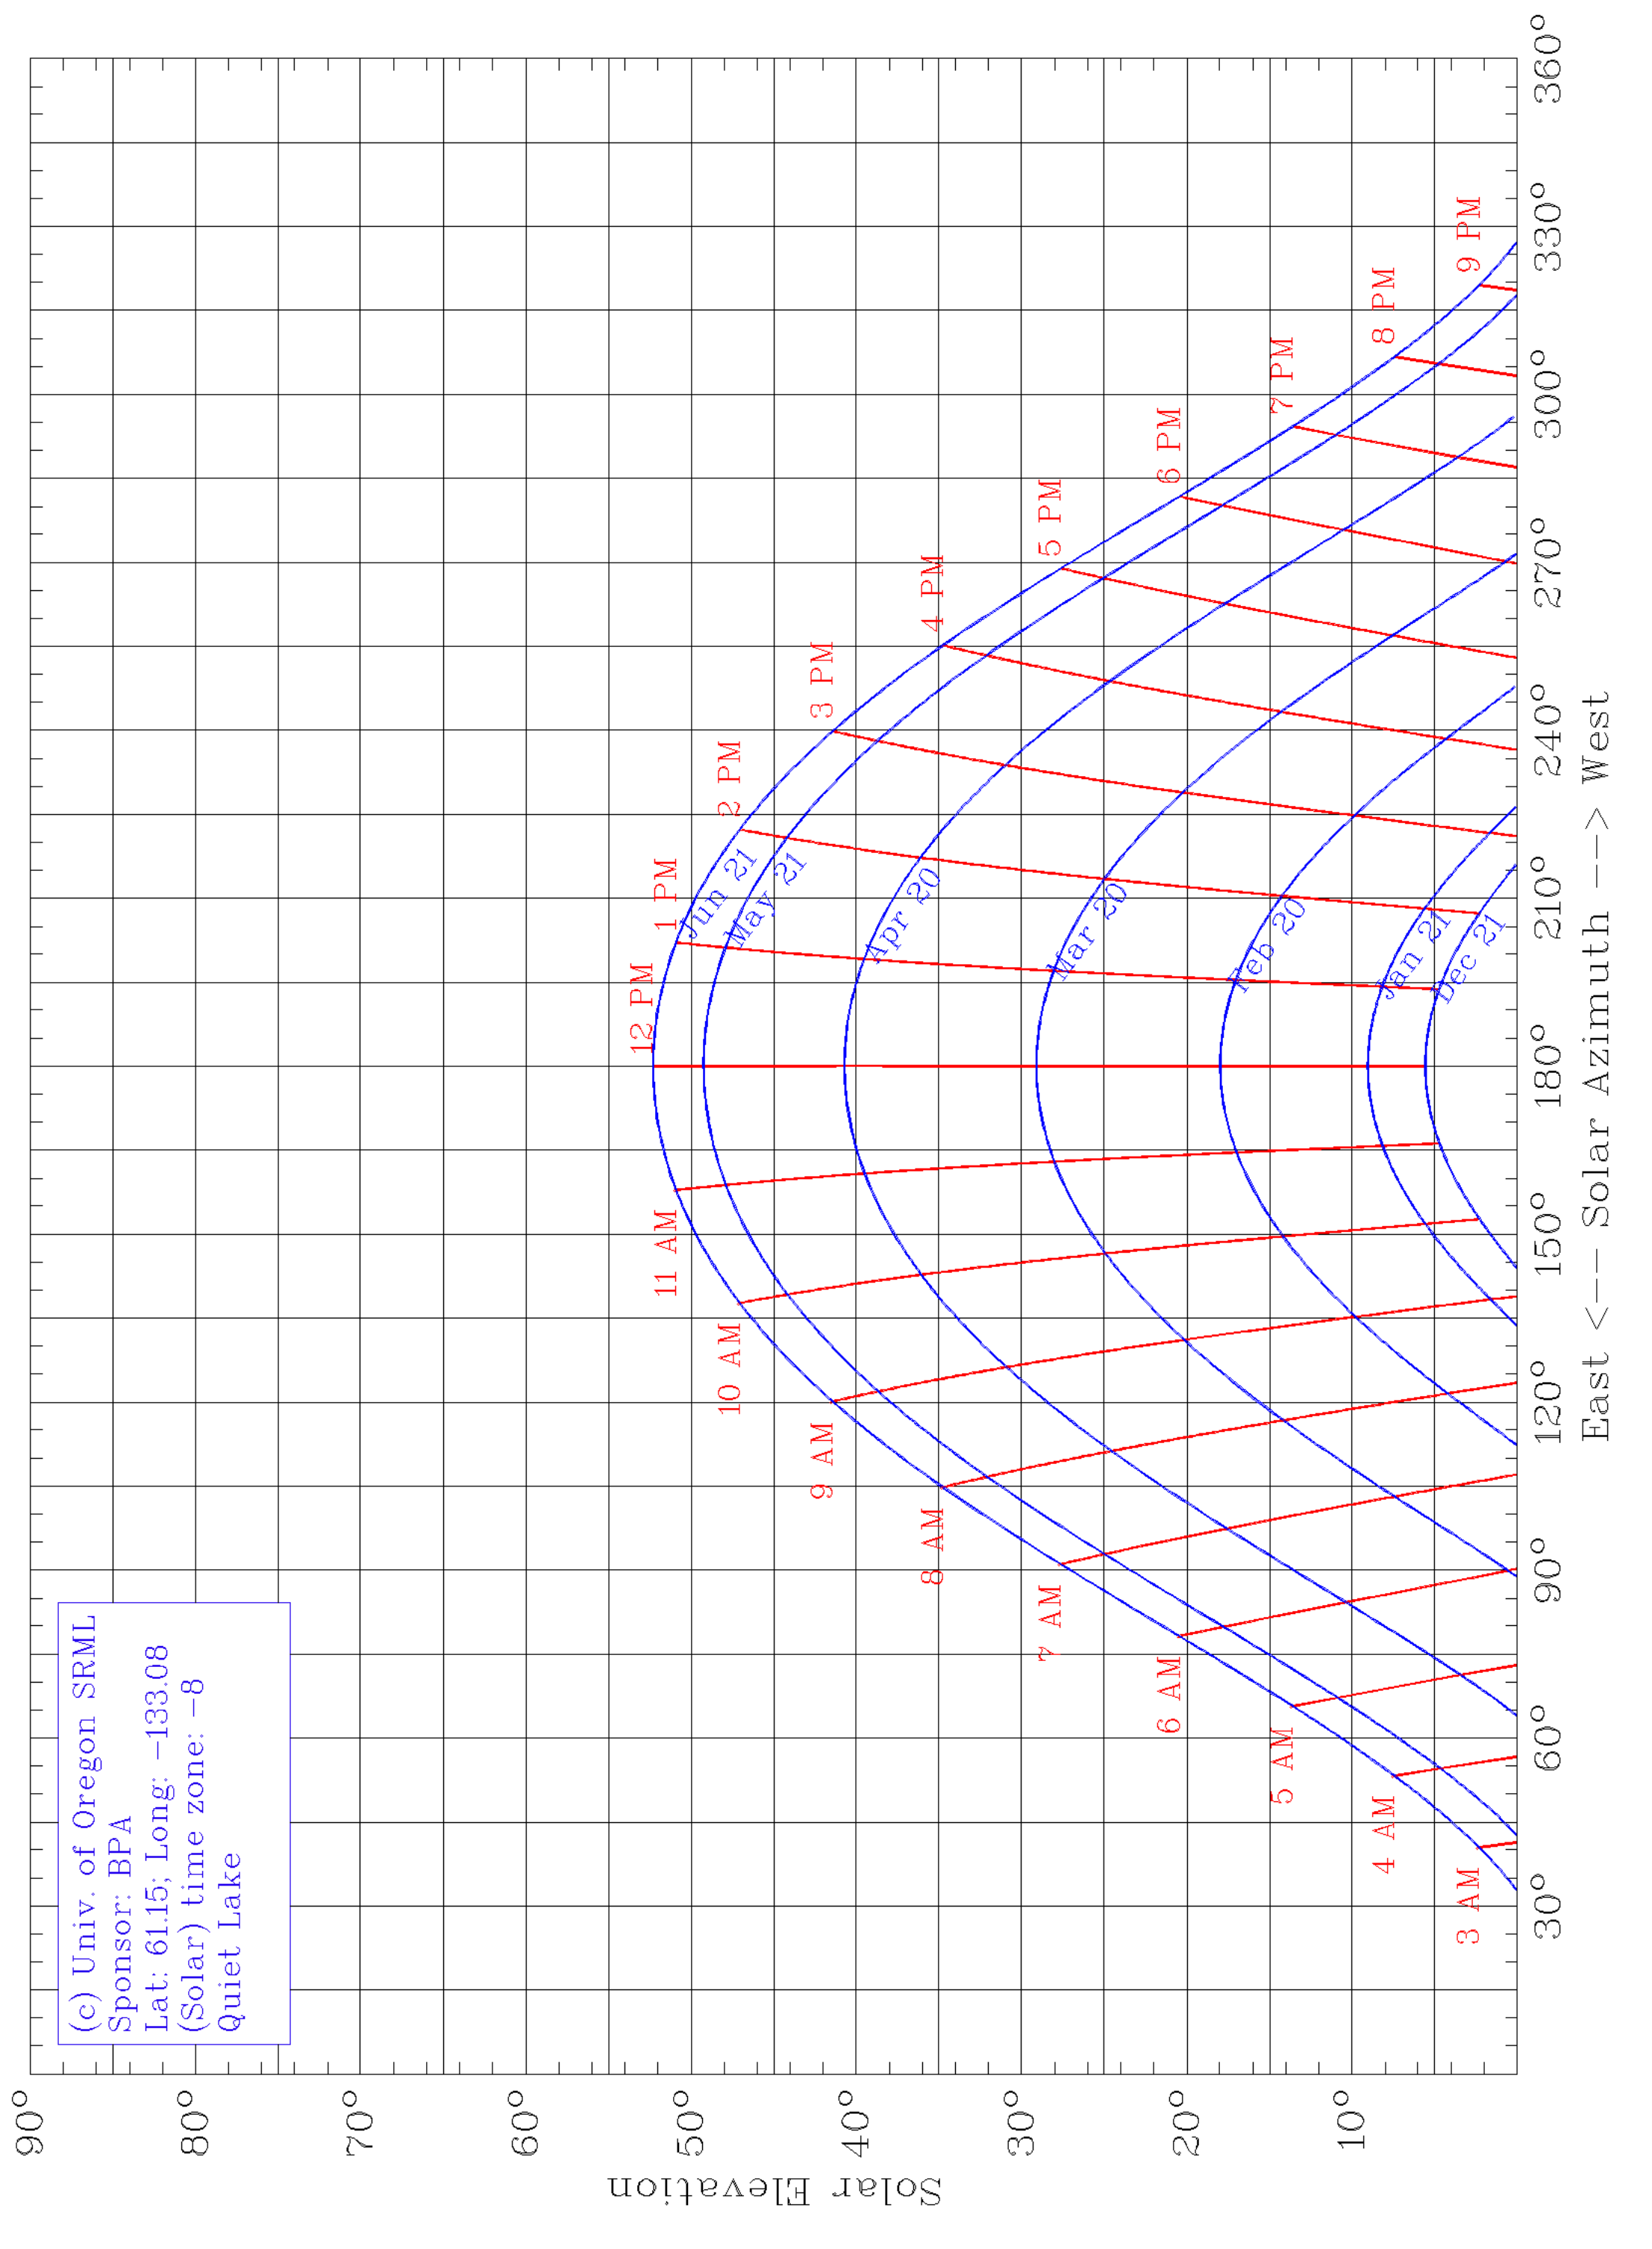

(c) Univ. of Oregon SRML
Sponsor: BPA
Lat: 61.15; Long: -133.08
(Solar) time zone: -8
Quiet Lake

East <--- Solar Azimuth ---> West