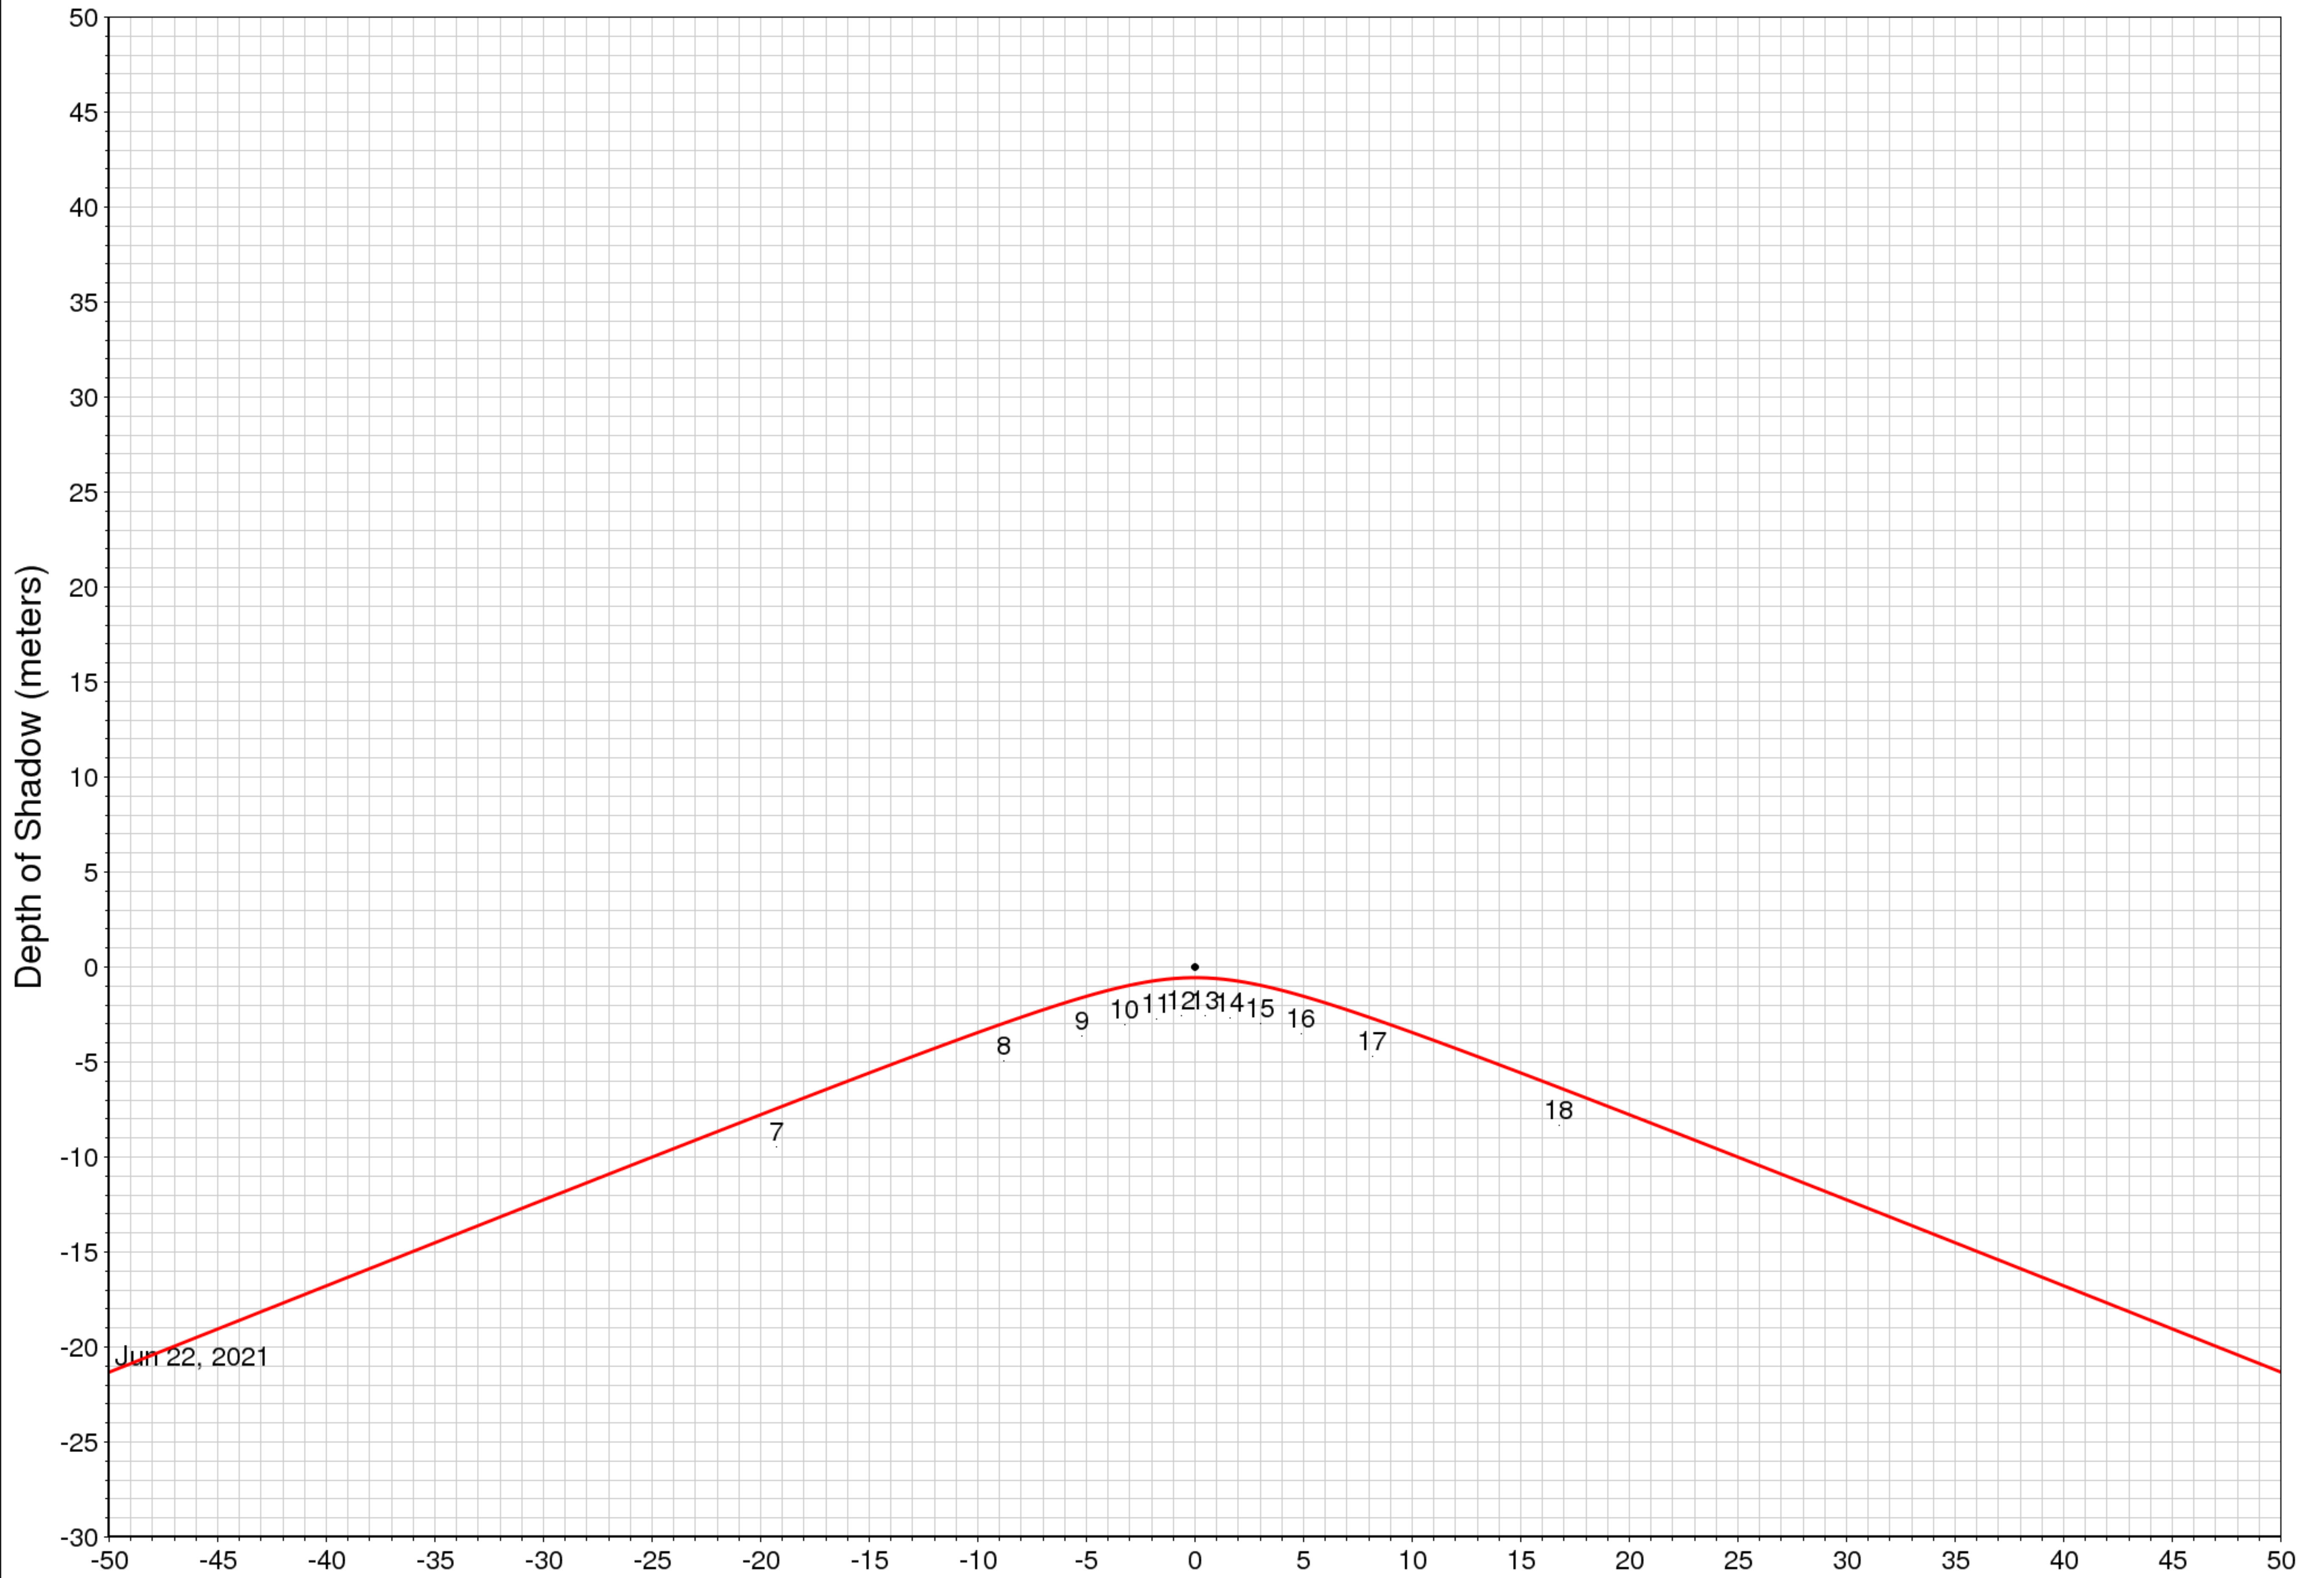

# Extent of shadow for a 4.5 m pole

(c) UO Solar Radiation Monitoring Lab  
Sponsor: BPA

West <-- Horizontal Distance (meters) --> East

Latitude: 16.32  
Longitude: 74.51  
Time zone: UTC5.5  
Hour lines indicate local standard time.