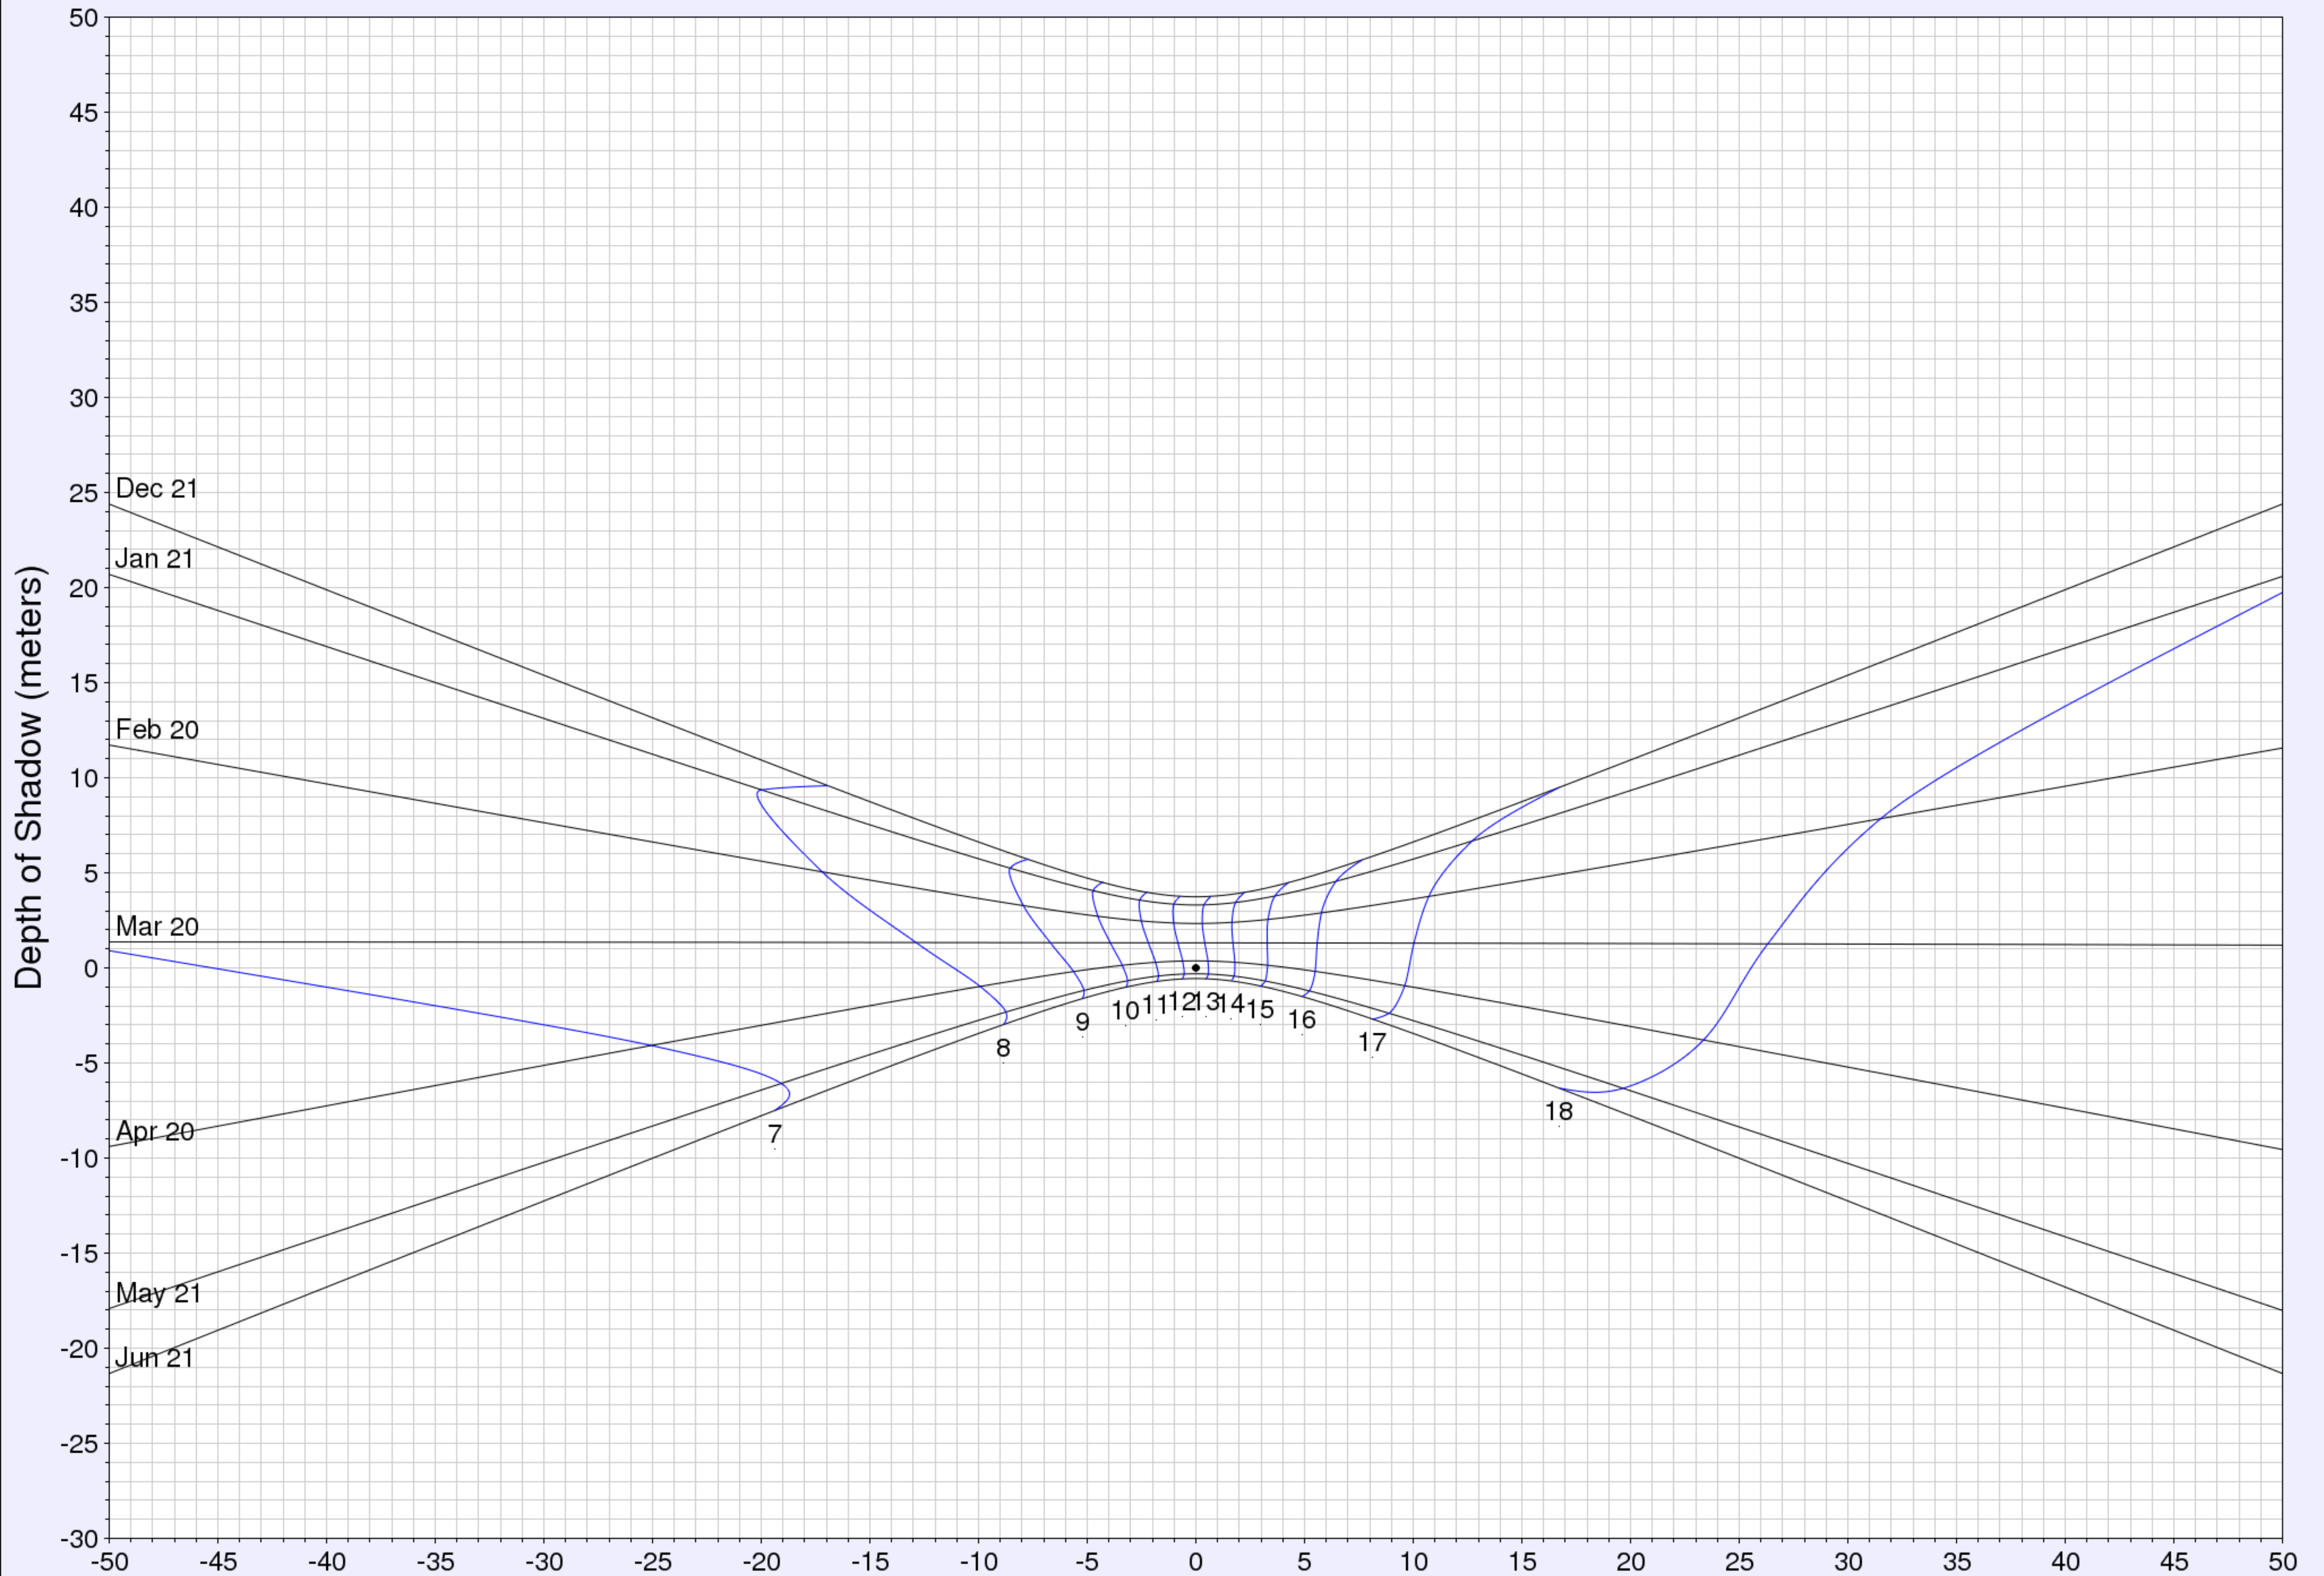

# Extent of shadow for a 4.5 m pole

(c) UO Solar Radiation Monitoring Lab  
Sponsor: BPA

West <-- Horizontal Distance (meters) --> East

Latitude: 16.32  
Longitude: 74.36  
Time zone: UTC5.5  
Hour lines indicate local standard time.