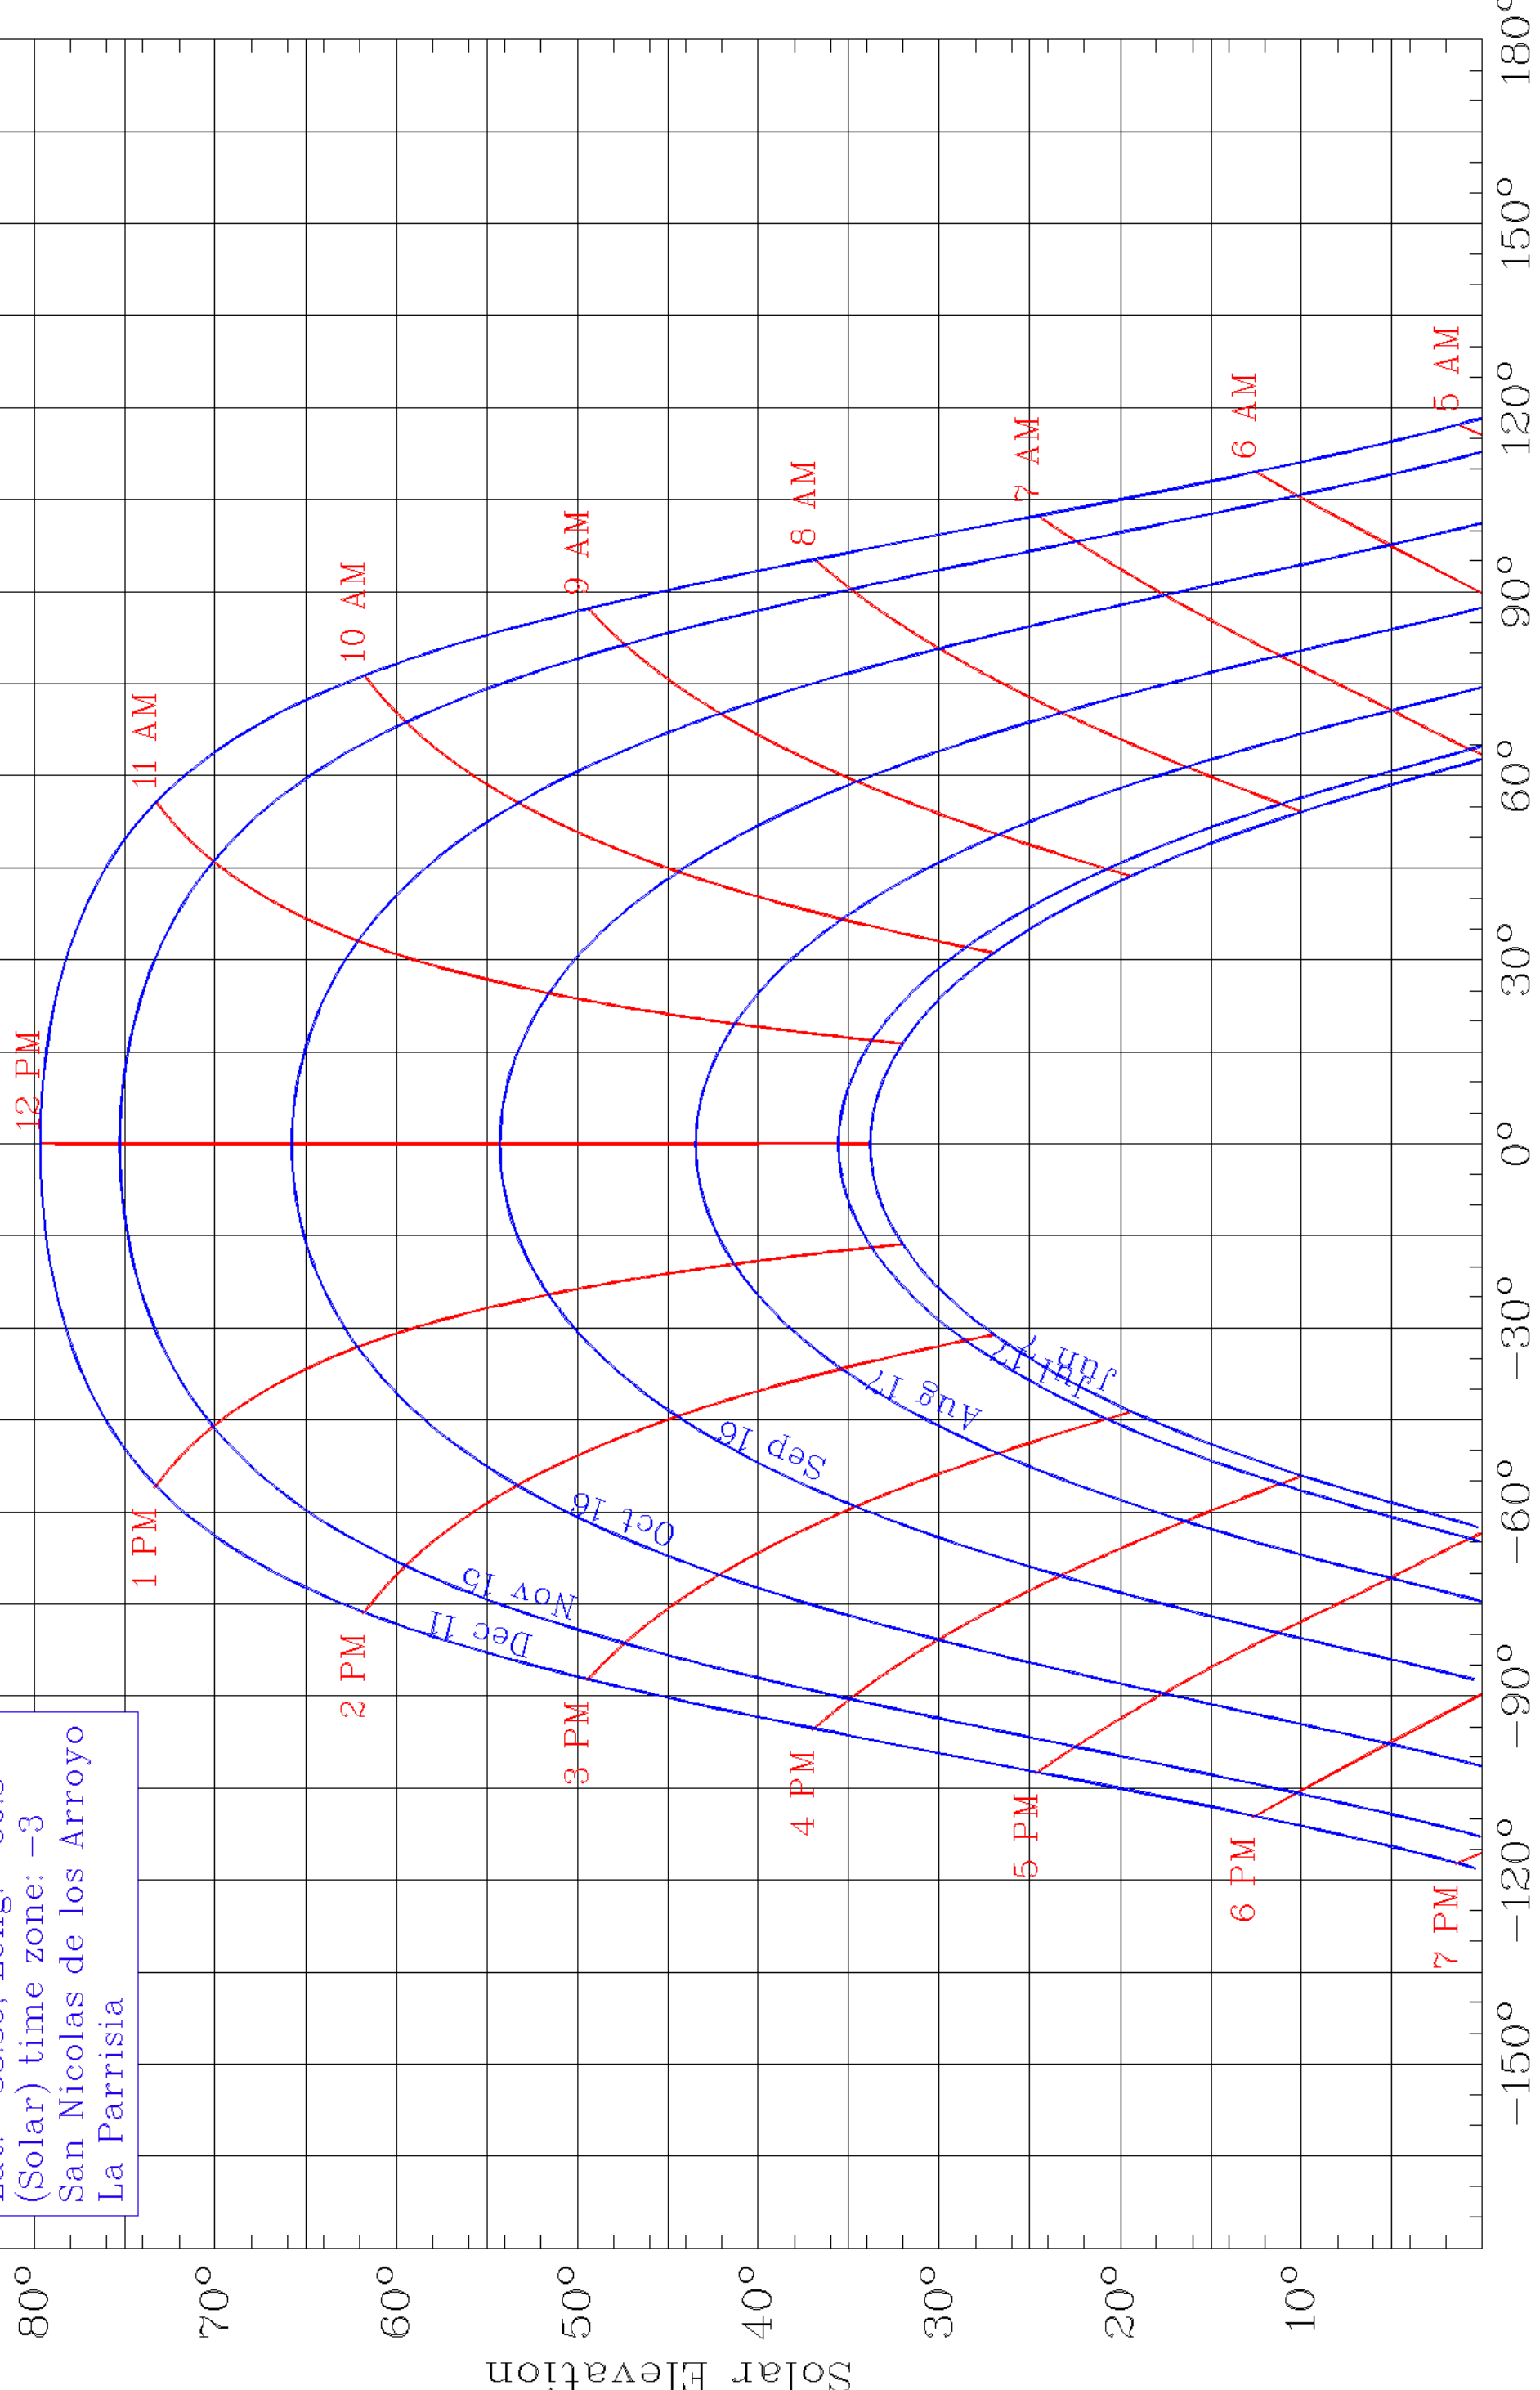

(c) Univ. of Oregon SRML
Sponsor: BPA
Lat: -33.39; Long: -60.3
(Solar) time zone: -3
San Nicolas de los Arroyo
La Parrisia

West <--- Solar Azimuth ---> East