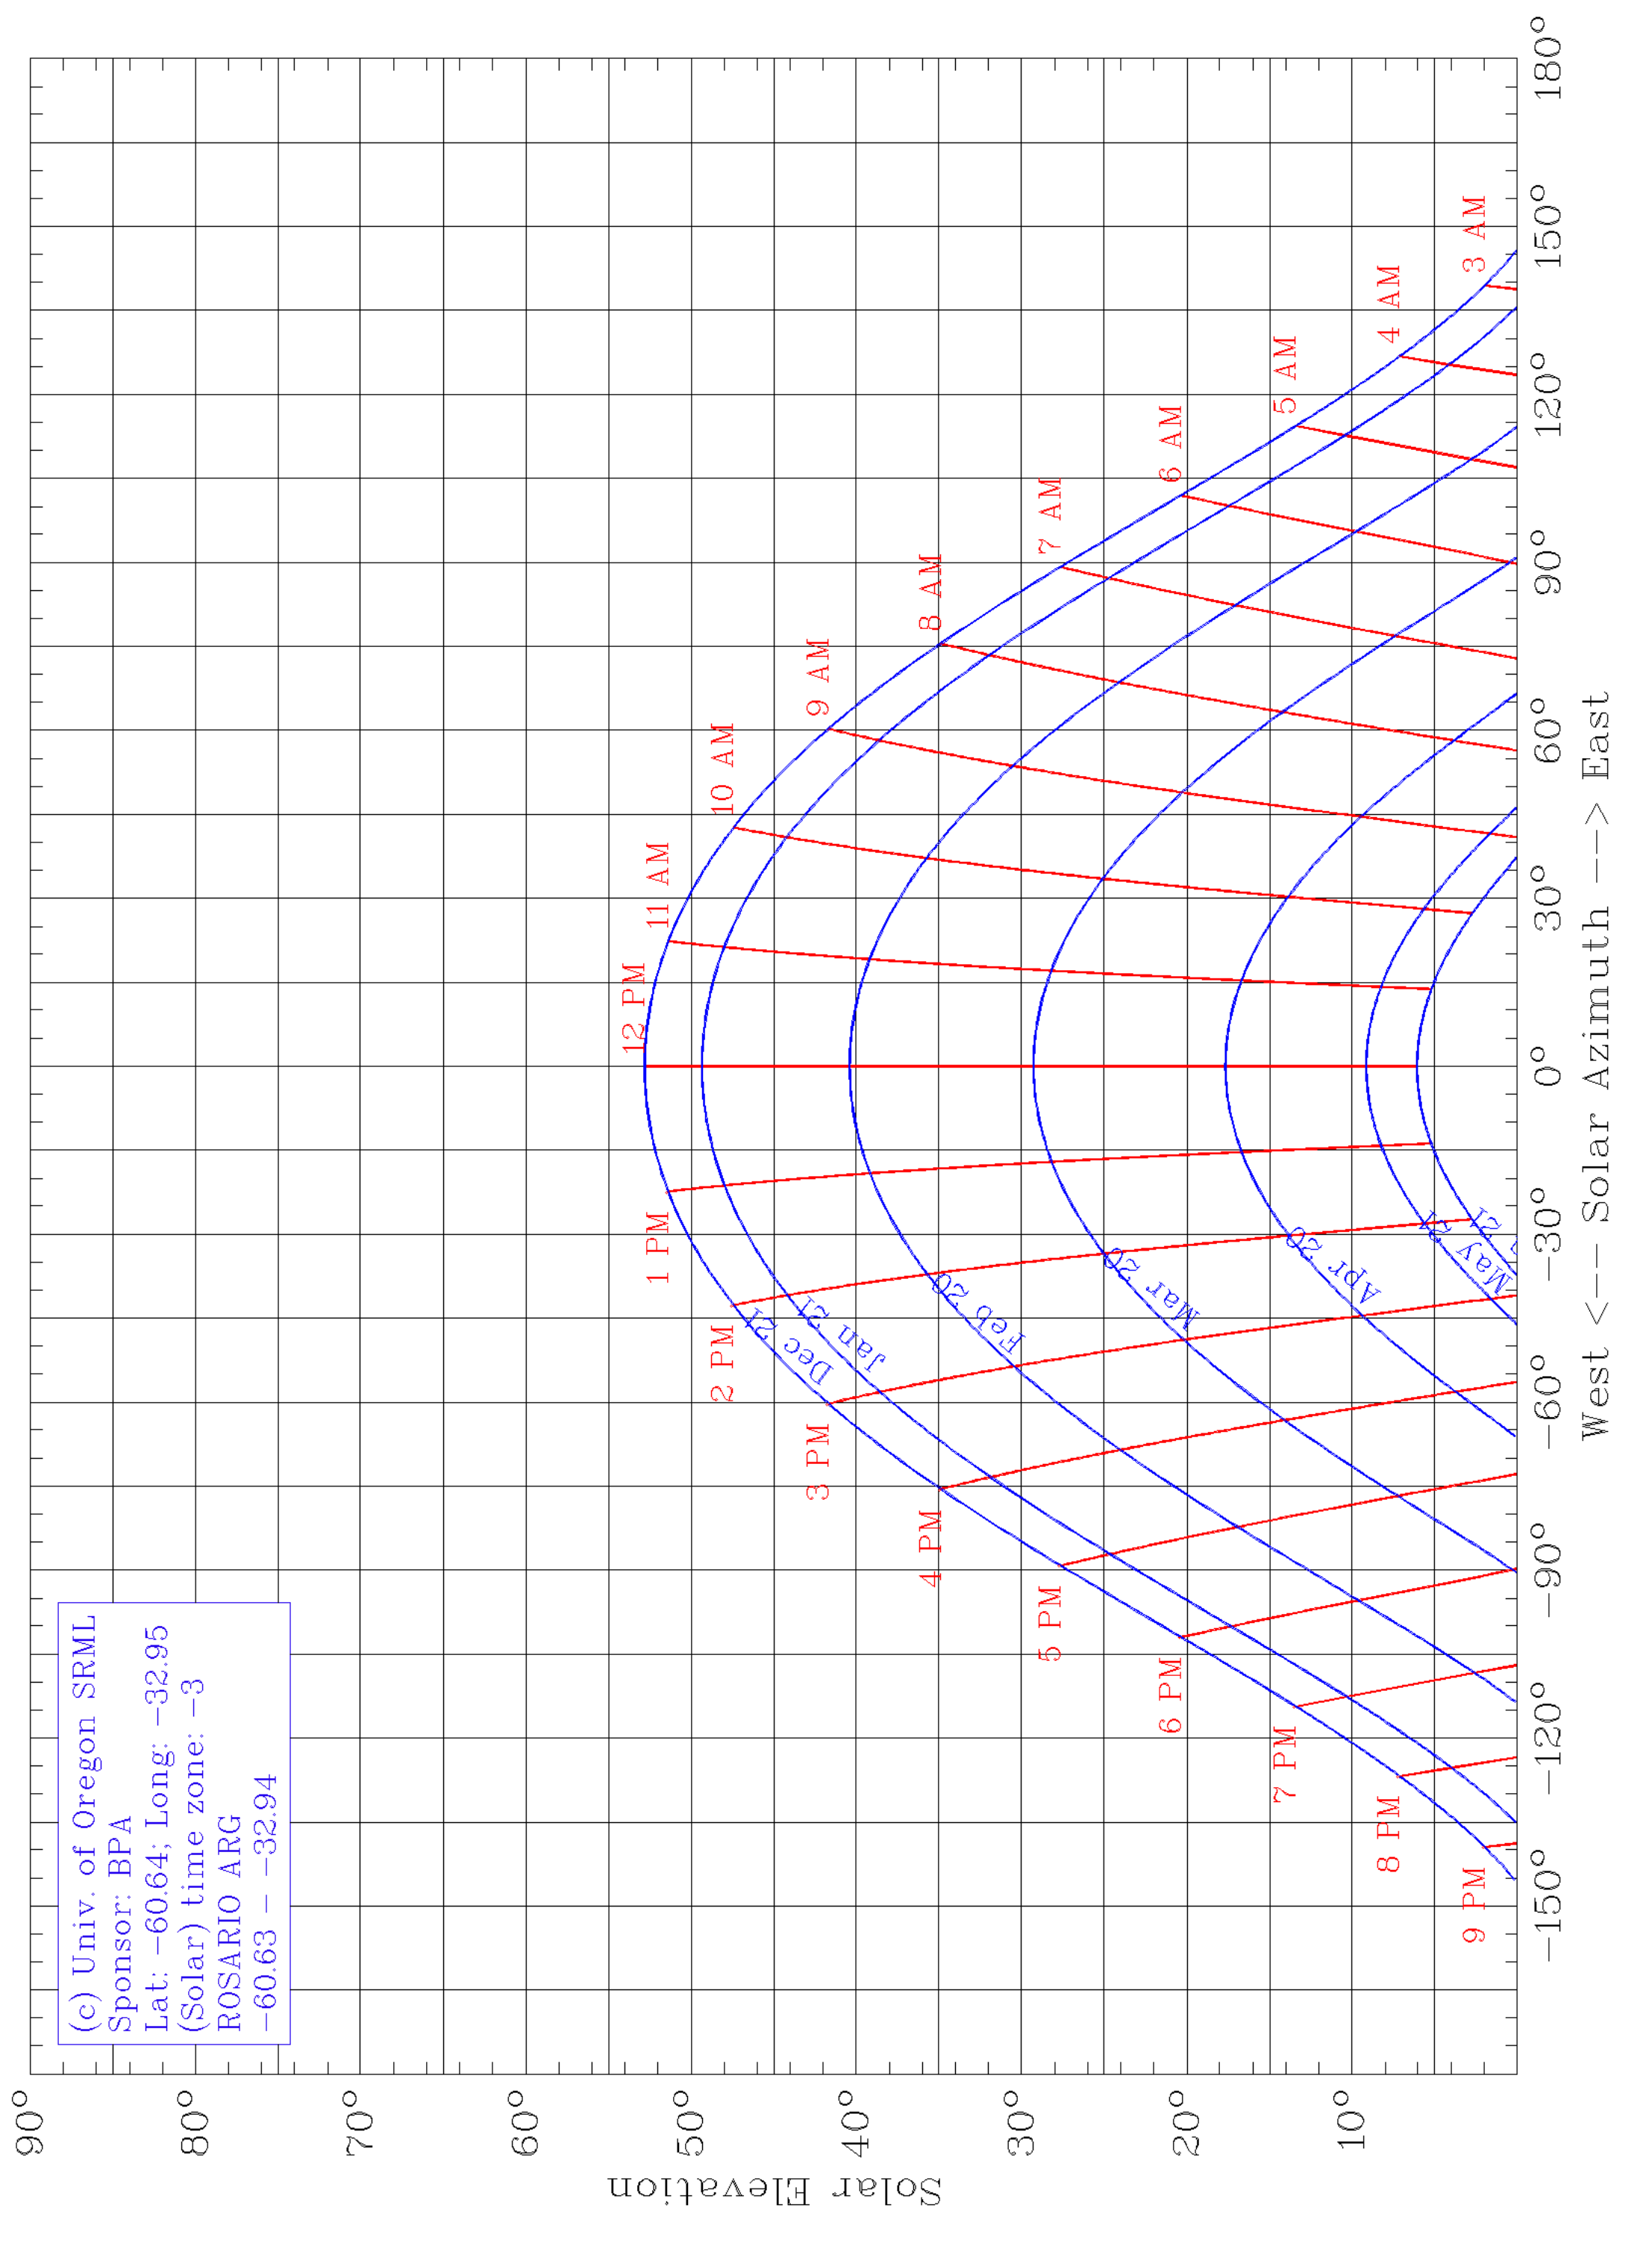

(c) Univ. of Oregon SRML
Sponsor: BPA
Lat: -60.64; Long: -32.95
(Solar) time zone: -3
ROSARIO ARG
-60.63 - -32.94

West <--- Solar Azimuth ---> East