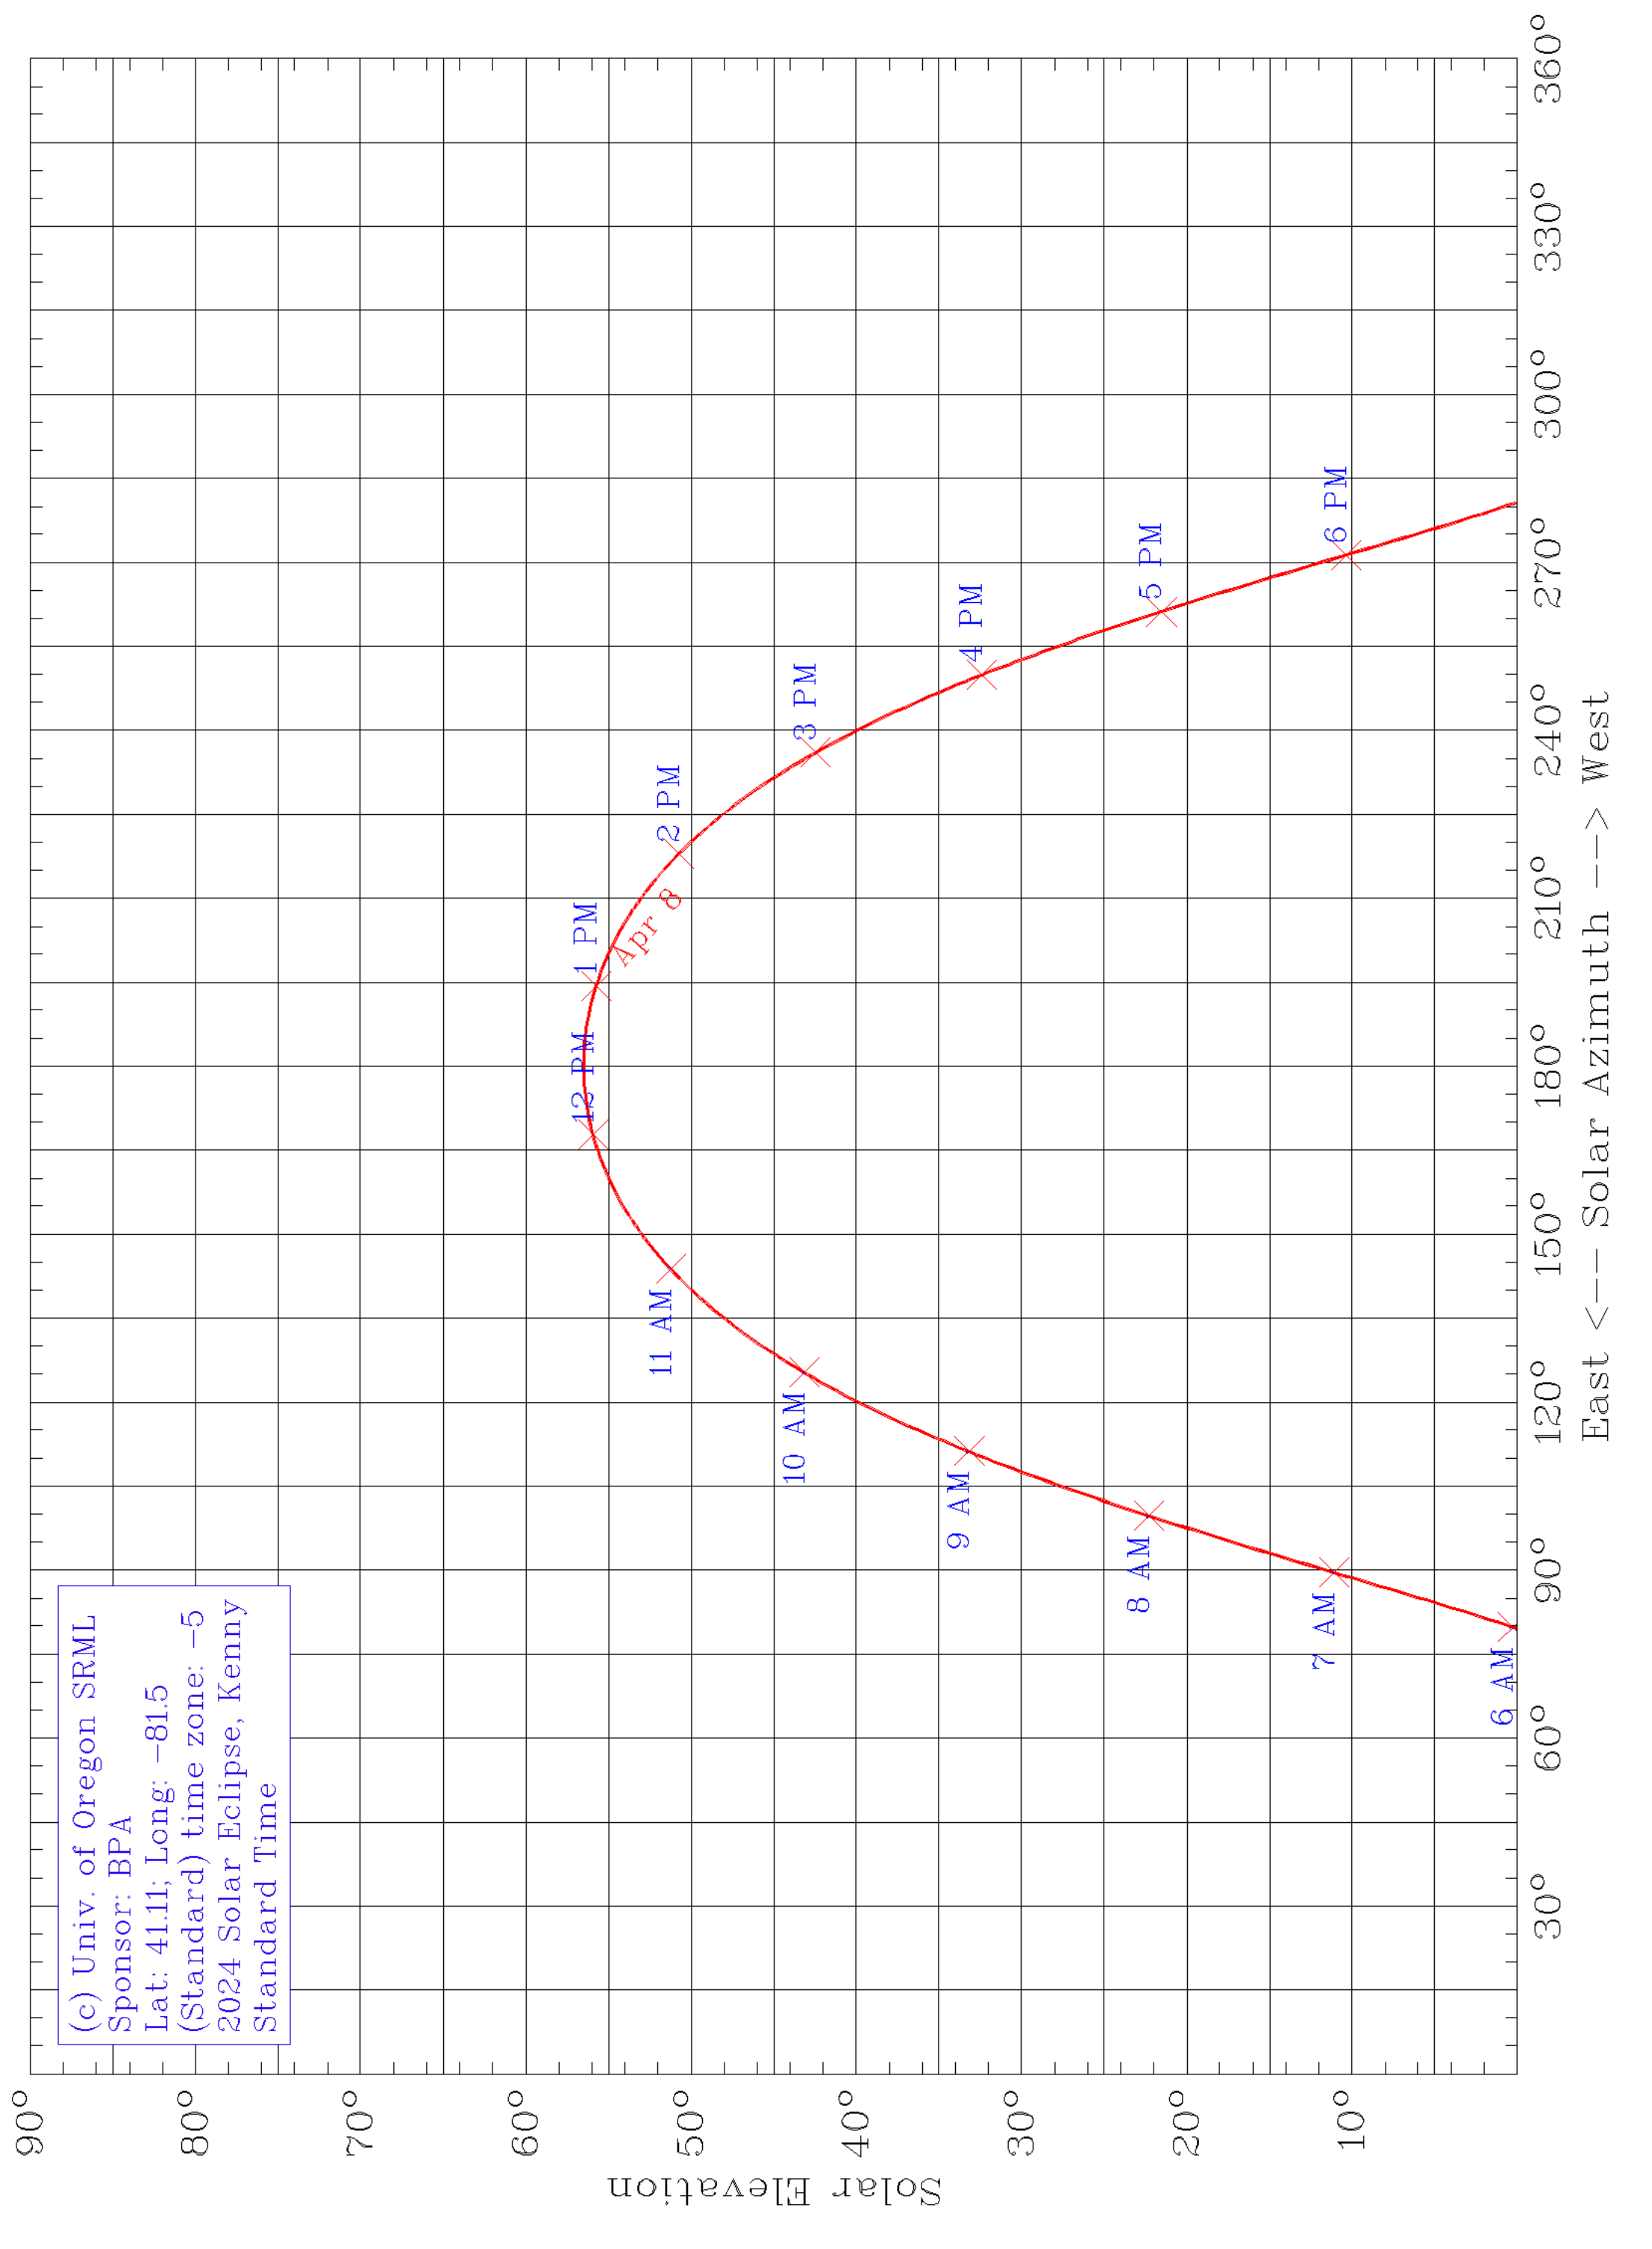

(c) Univ. of Oregon SRML  
Sponsor: BPA  
Lat: 41.11; Long: -81.5  
(Standard) time zone: -5  
2024 Solar Eclipse, Kenny  
Standard Time

East <--- Solar Azimuth ---> West