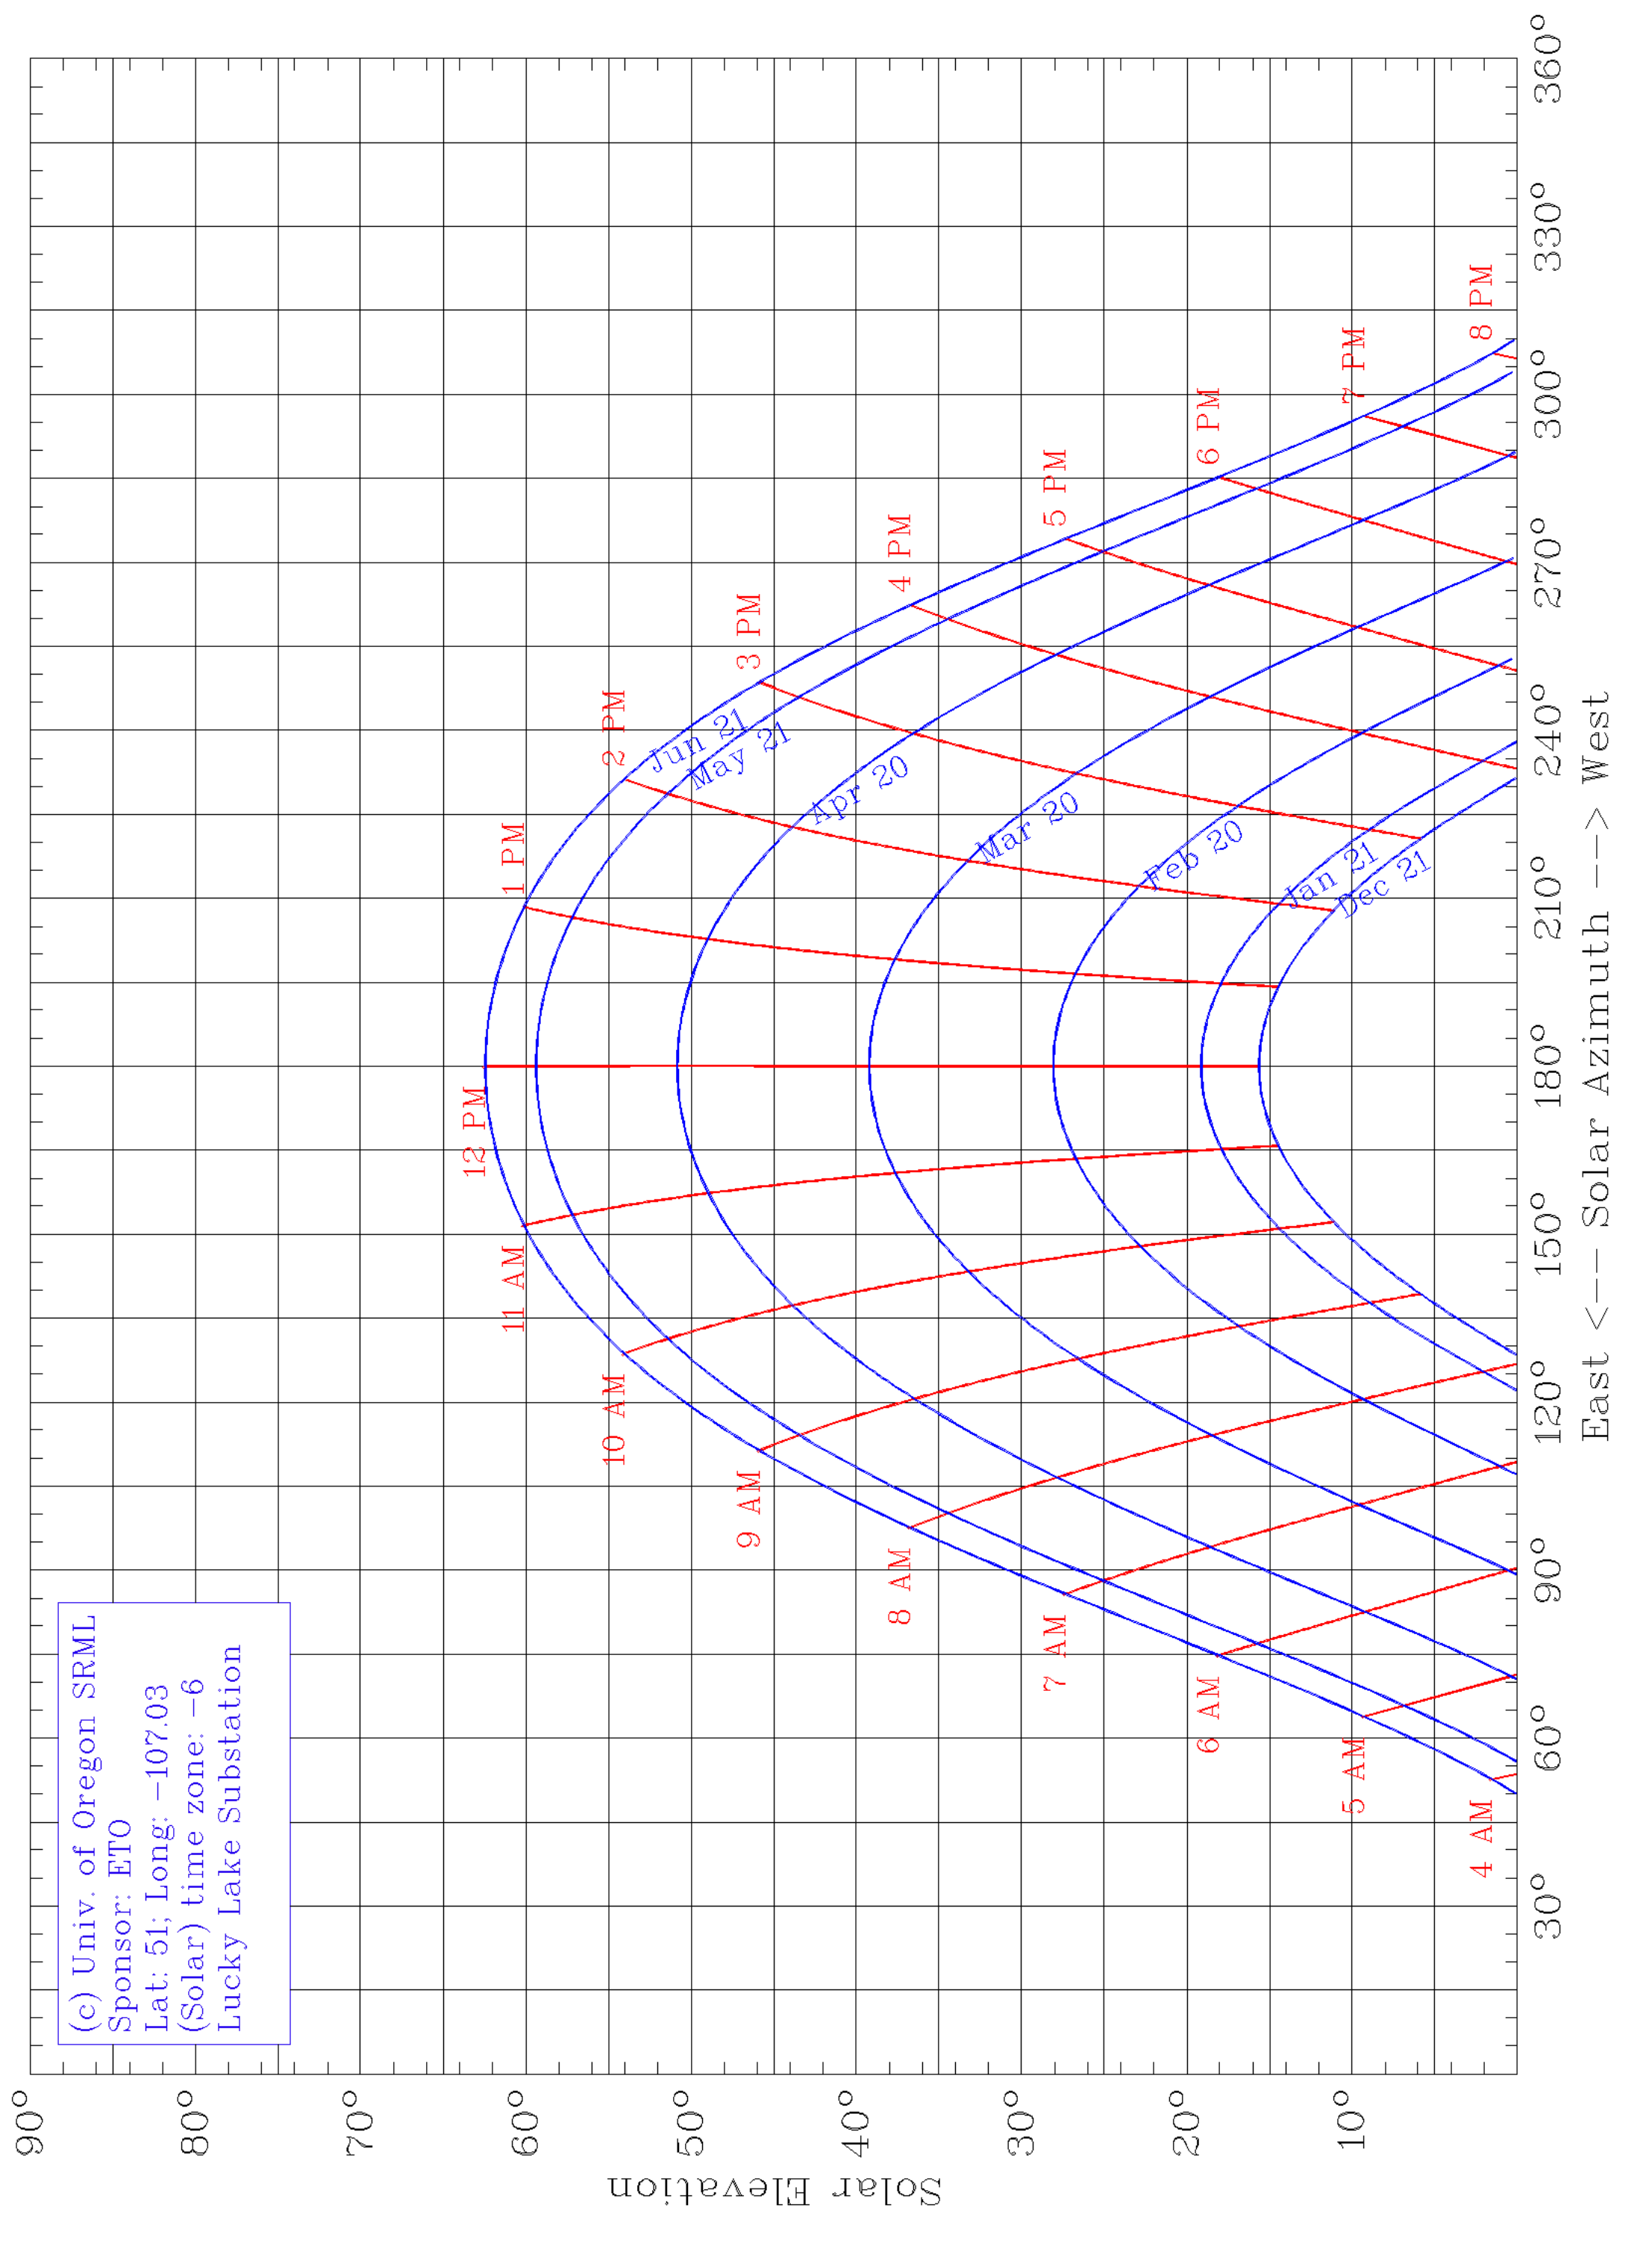

(c) Univ. of Oregon SRML
Sponsor: ETO
Lat: 51; Long: -107.03
(Solar) time zone: -6
Lucky Lake Substation

East <--- Solar Azimuth ---> West