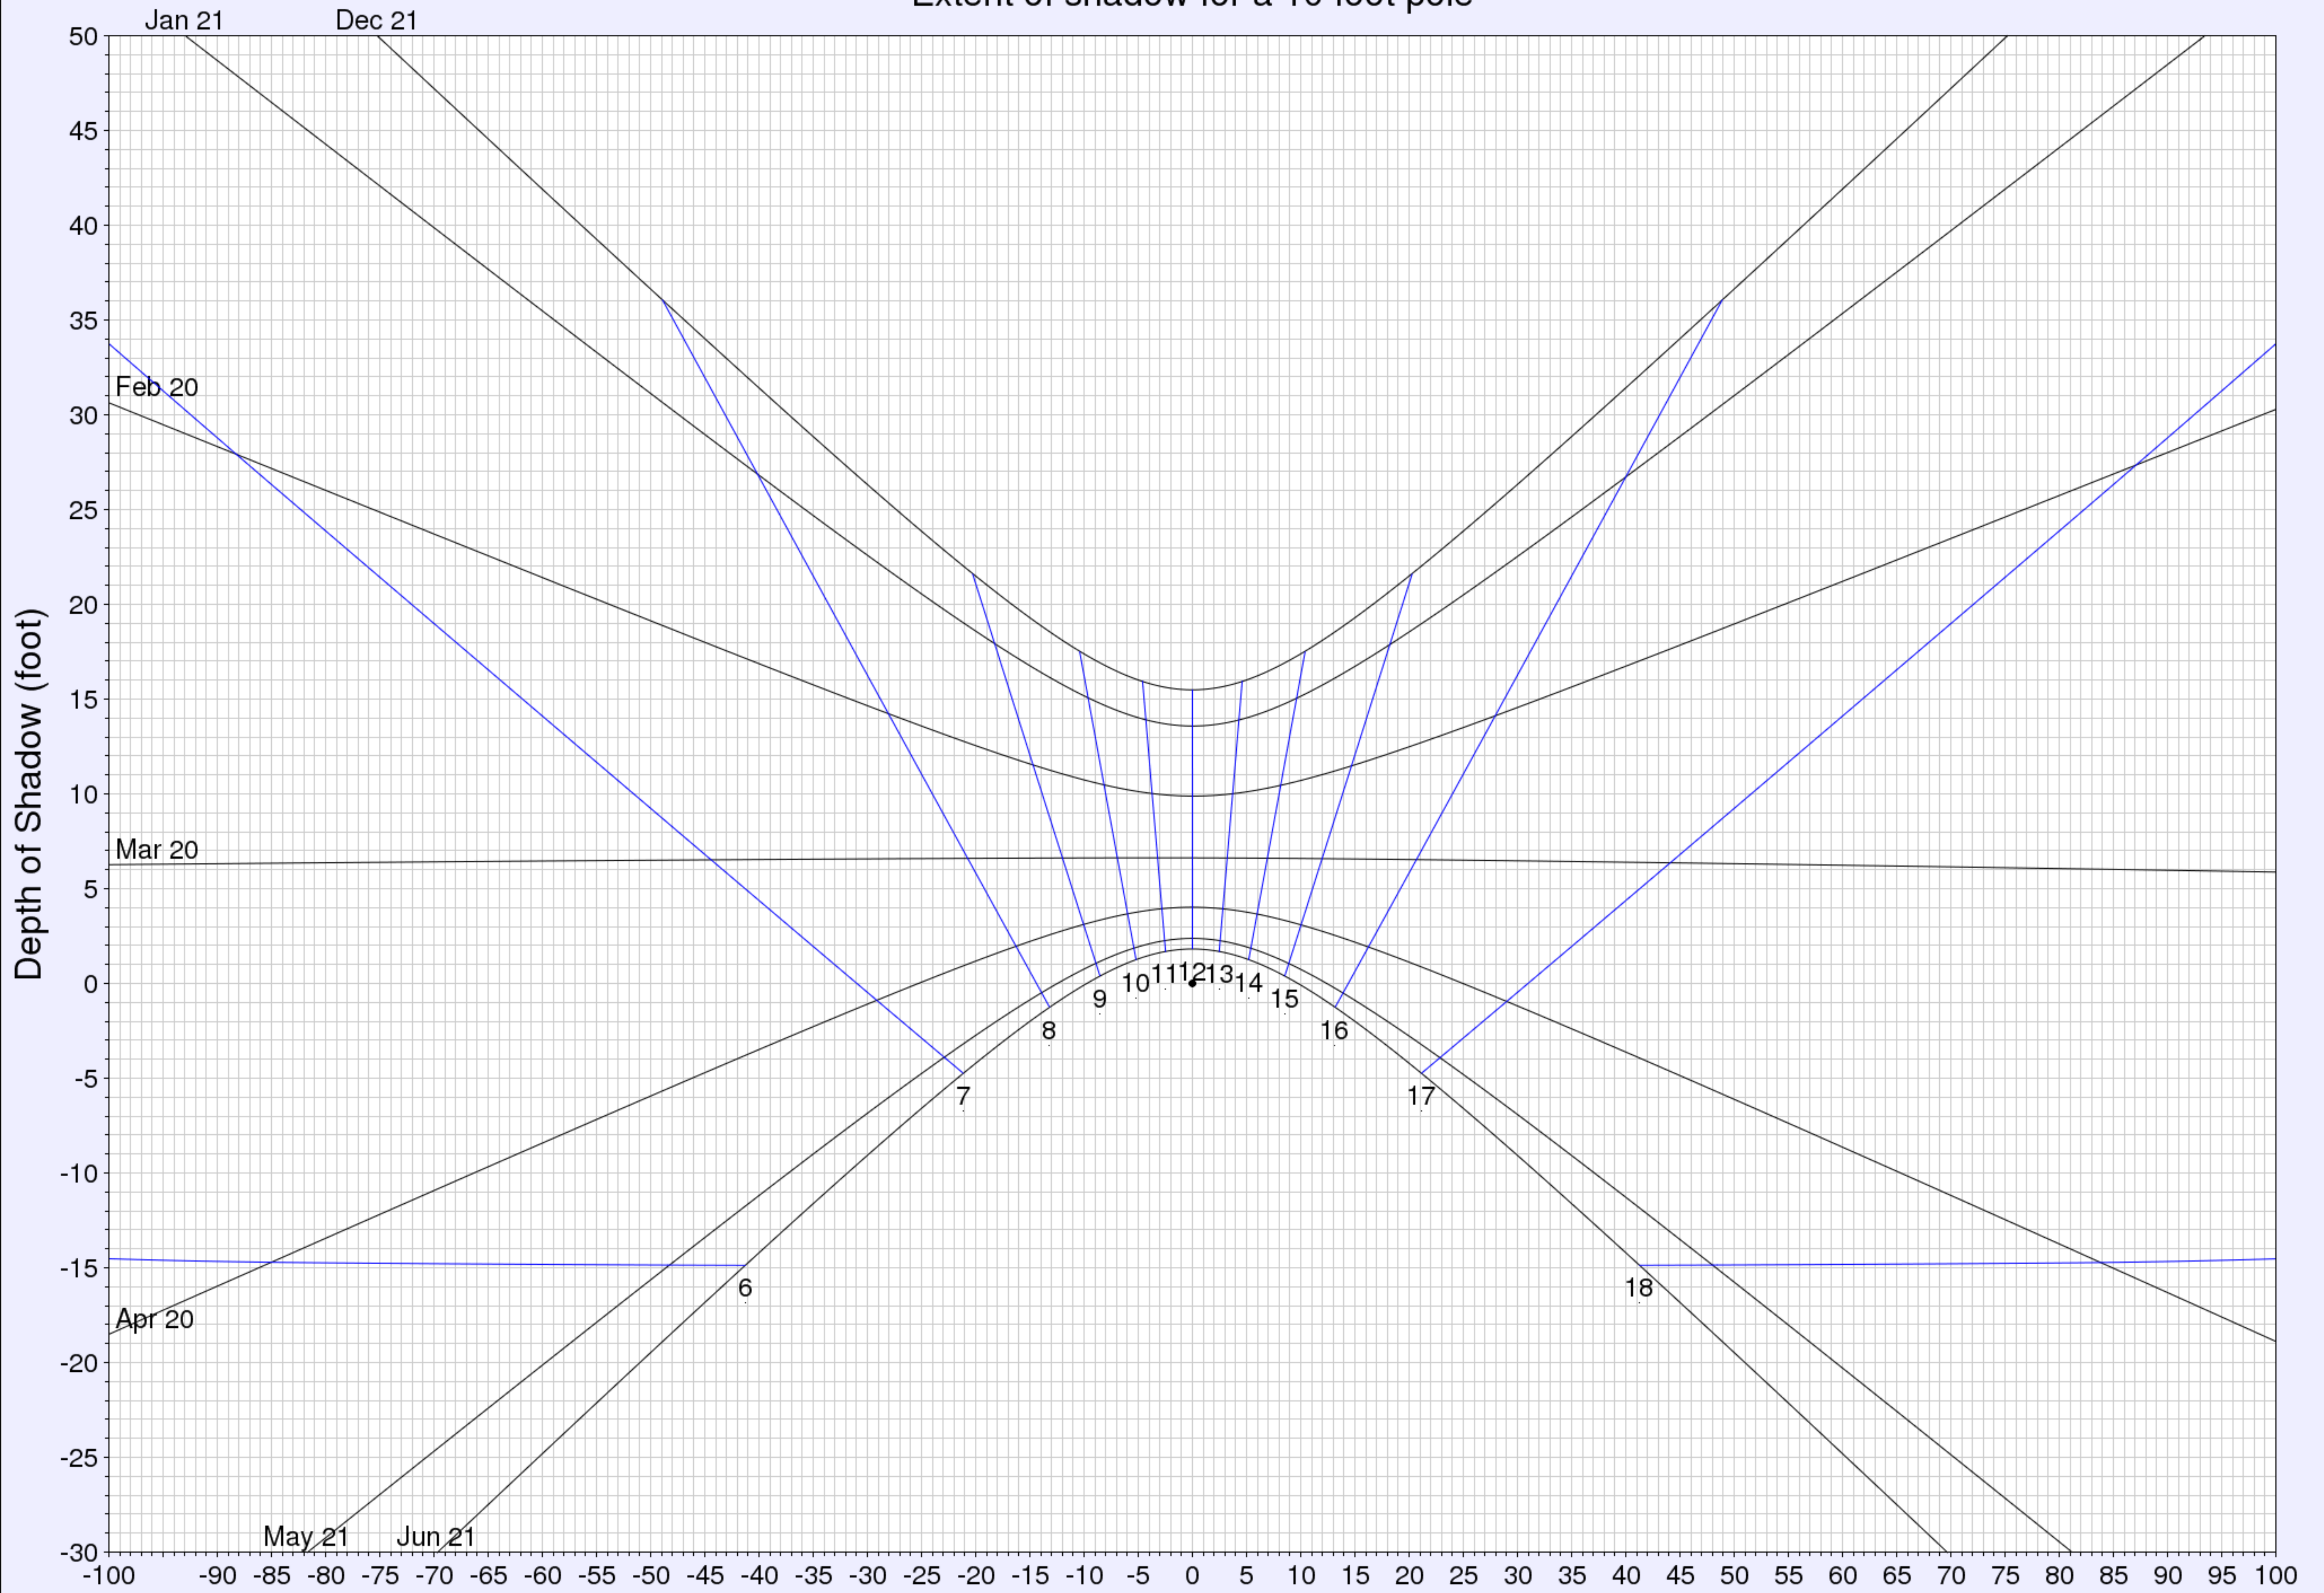

Extent of shadow for a 10 foot pole

(c) UO Solar Radiation Monitoring Lab
Sponsor: BPA

West <-- Horizontal Distance (foot) --> East

Latitude: 33.74
Longitude: -118.26
Time zone: UTC-8
Hour lines indicate local solar time.