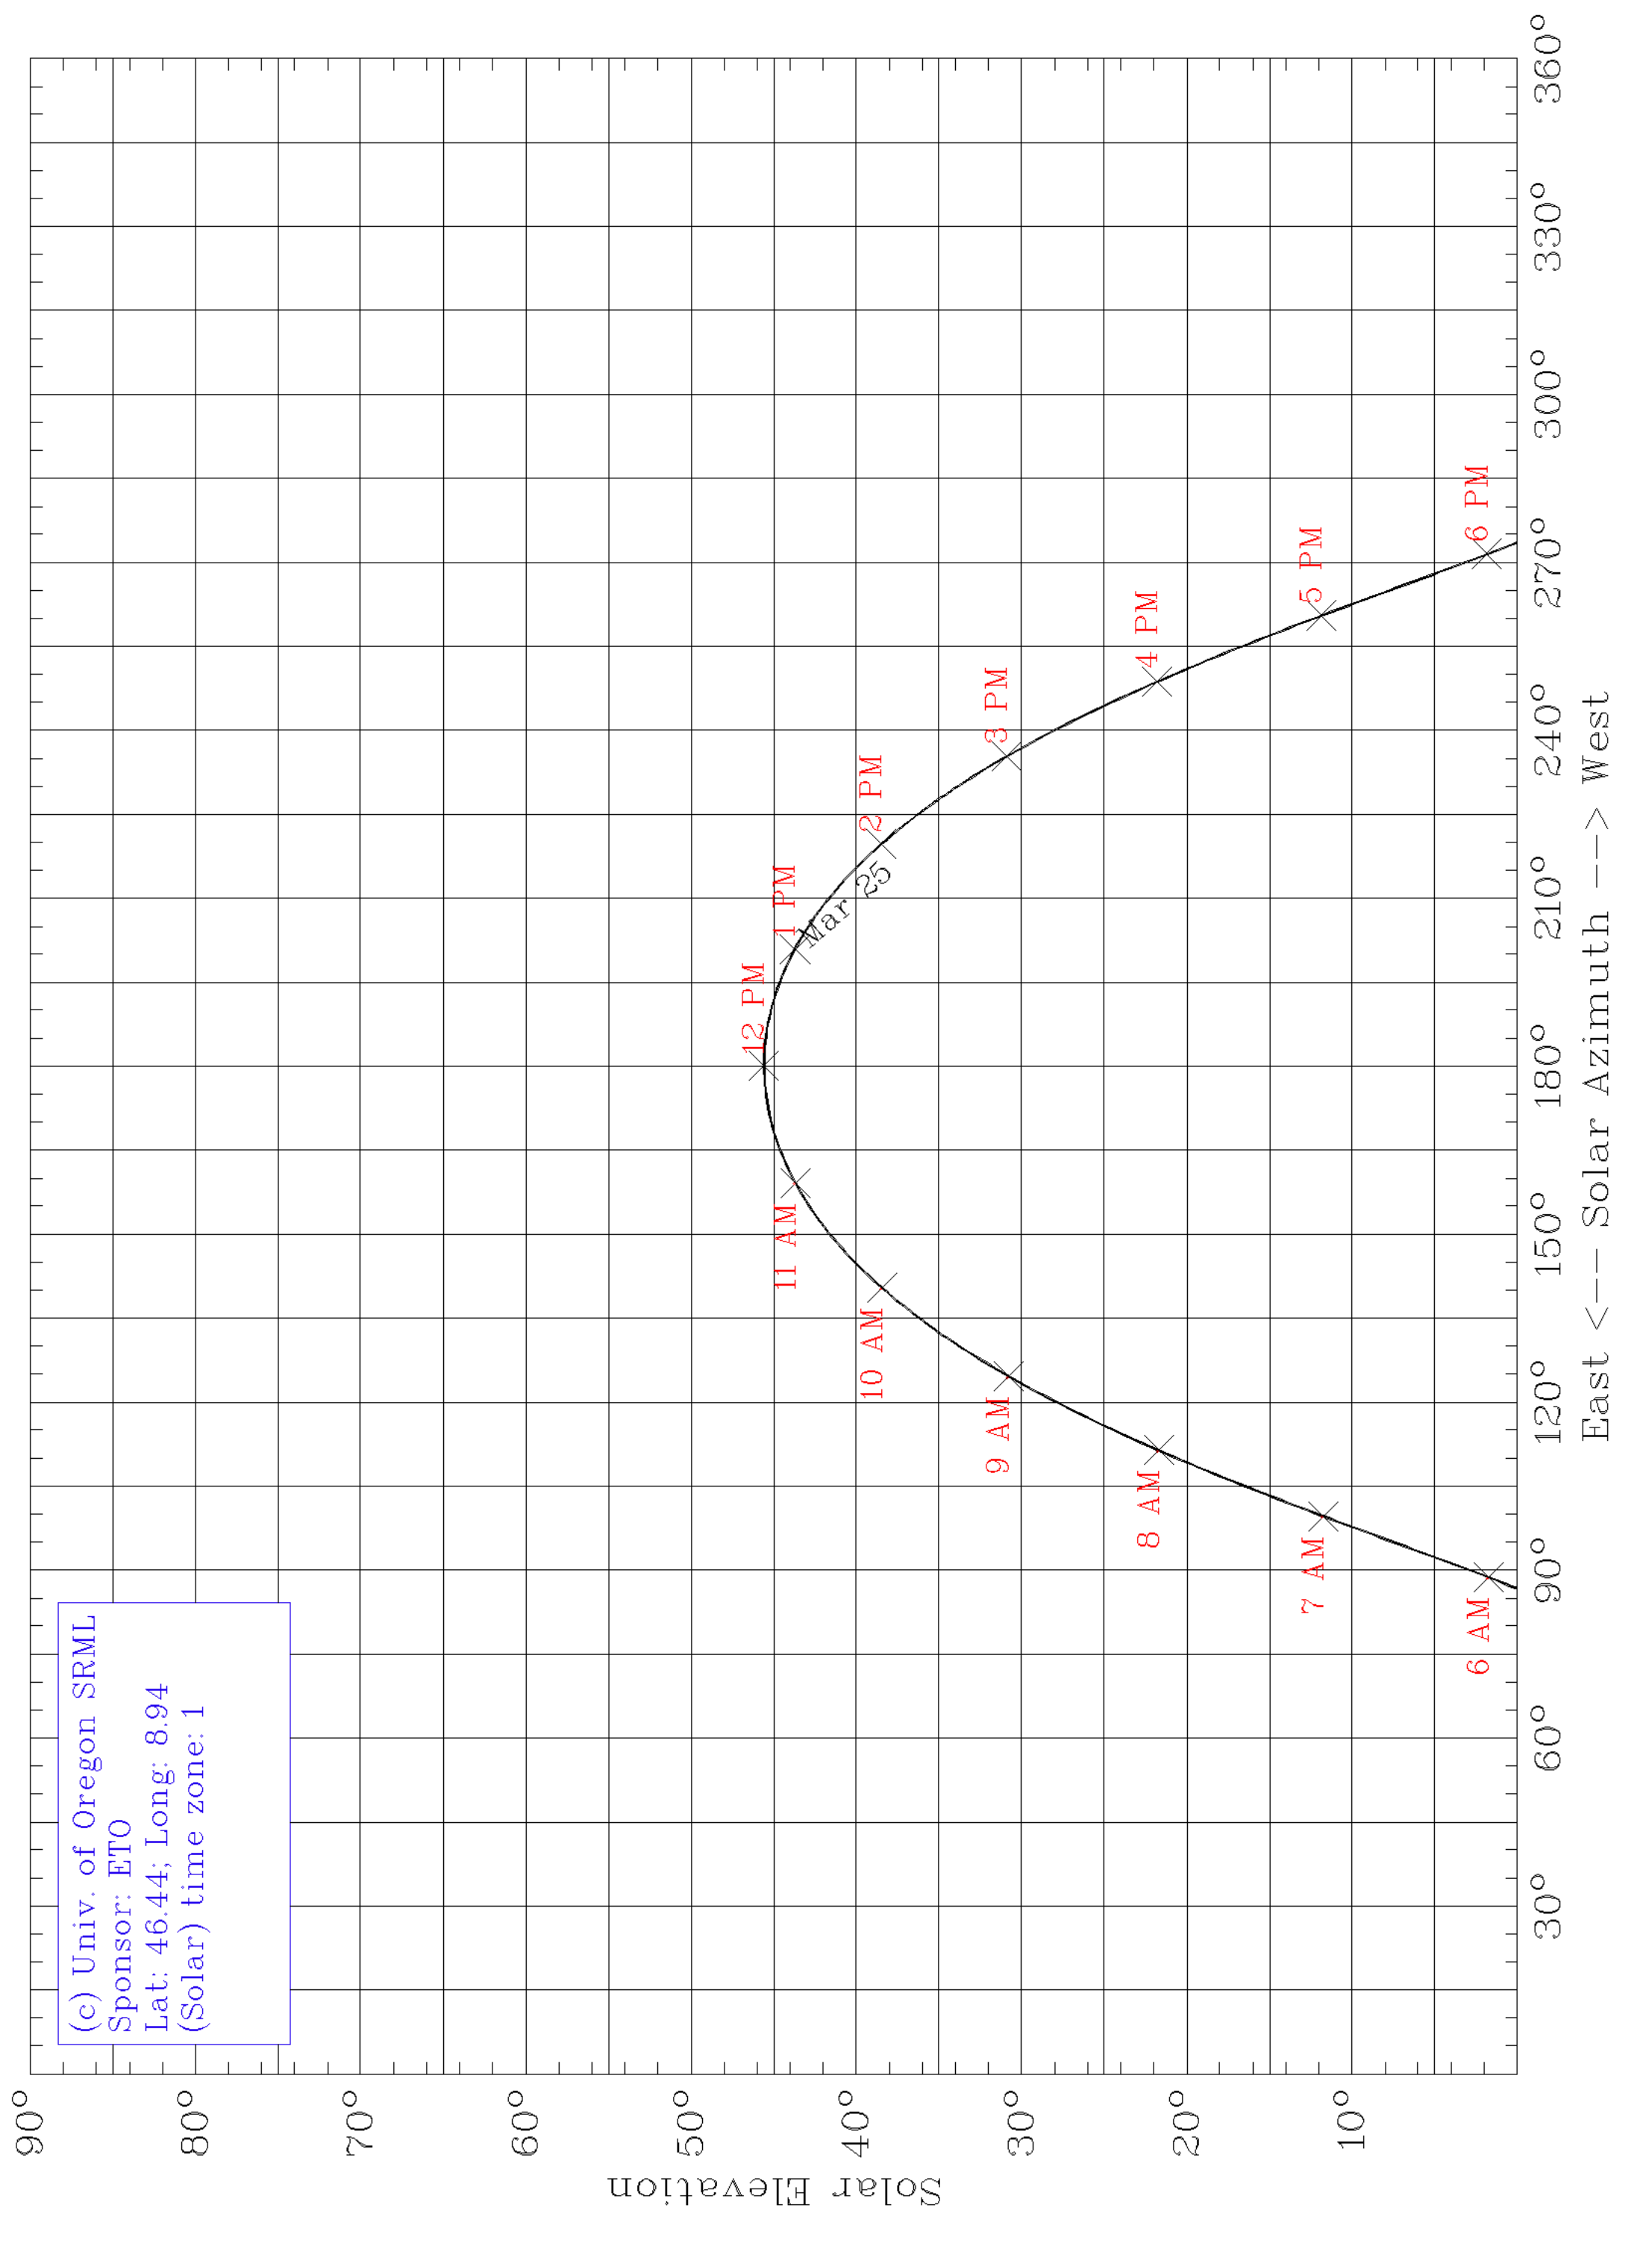

(c) Univ. of Oregon SRML  
Sponsor: ETO  
Lat: 46.44; Long: 8.94  
(Solar) time zone: 1

East <--- Solar Azimuth ---> West