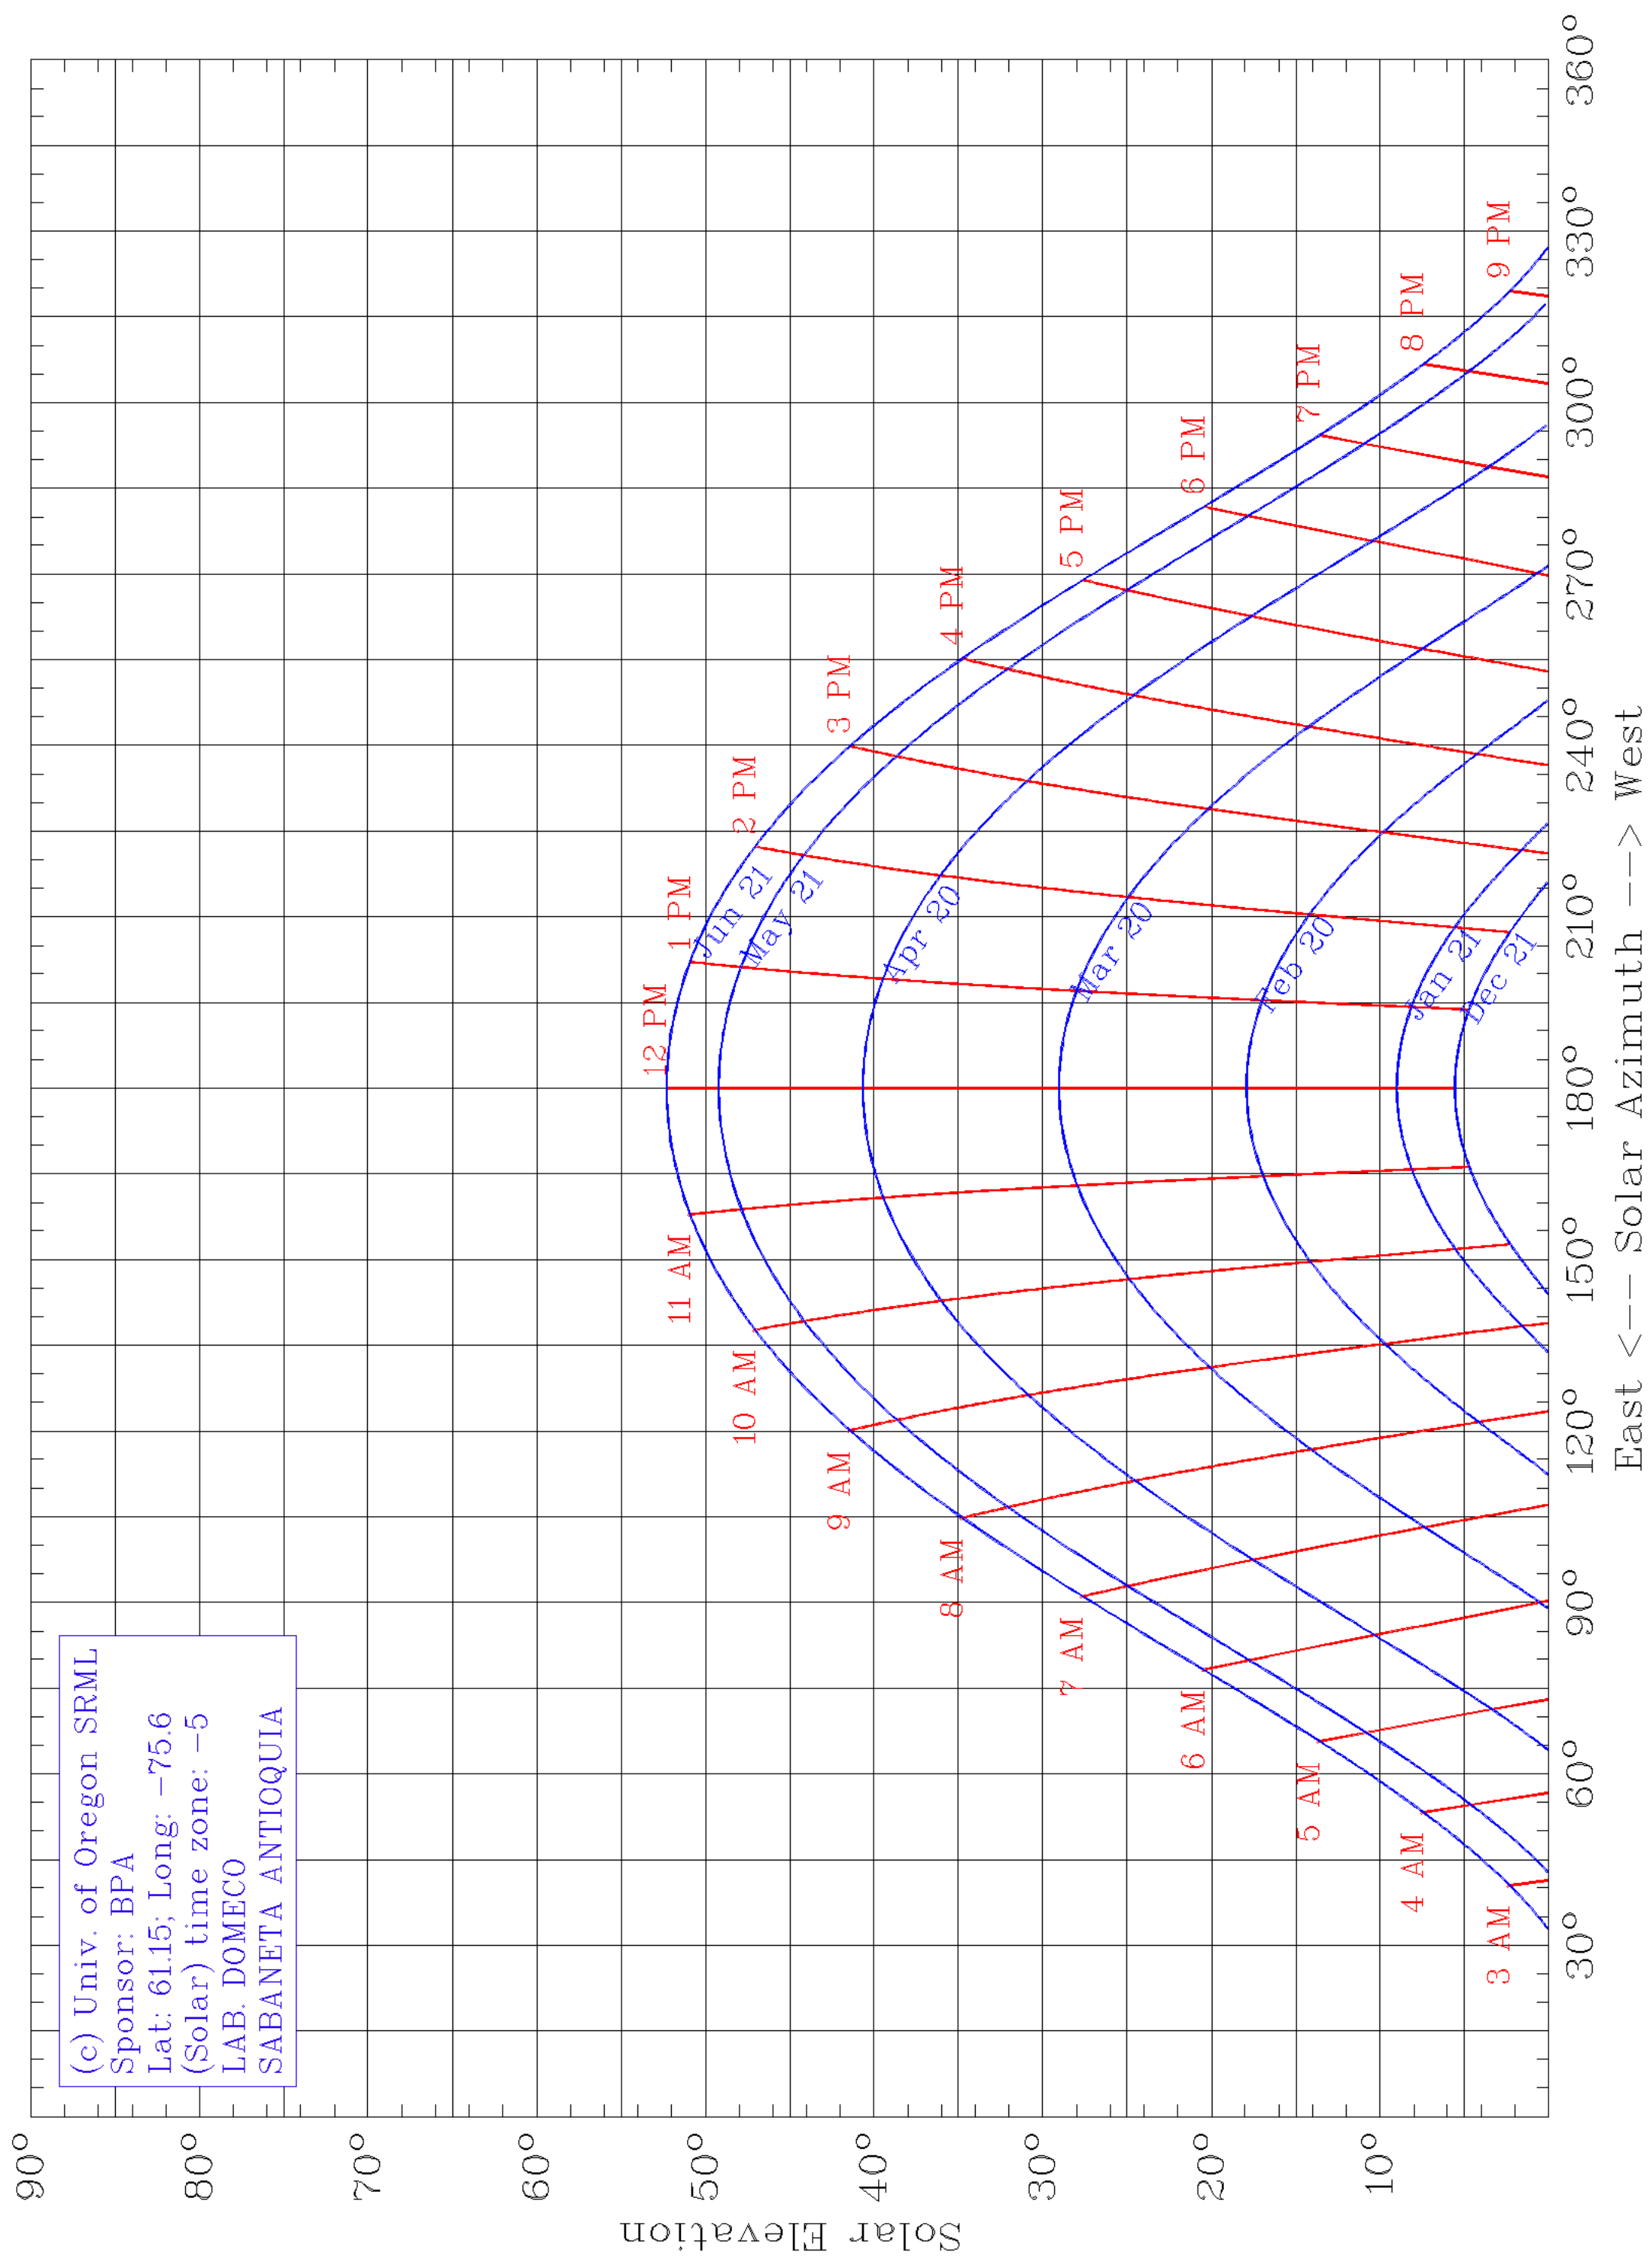

(c) Univ. of Oregon SRML
Sponsor: BPA
Lat: 61.15; Long: -75.6
(Solar) time zone: -5
LAB. DOME CO
SABANETA ANTIOQUIA

East <--- Solar Azimuth ---> West