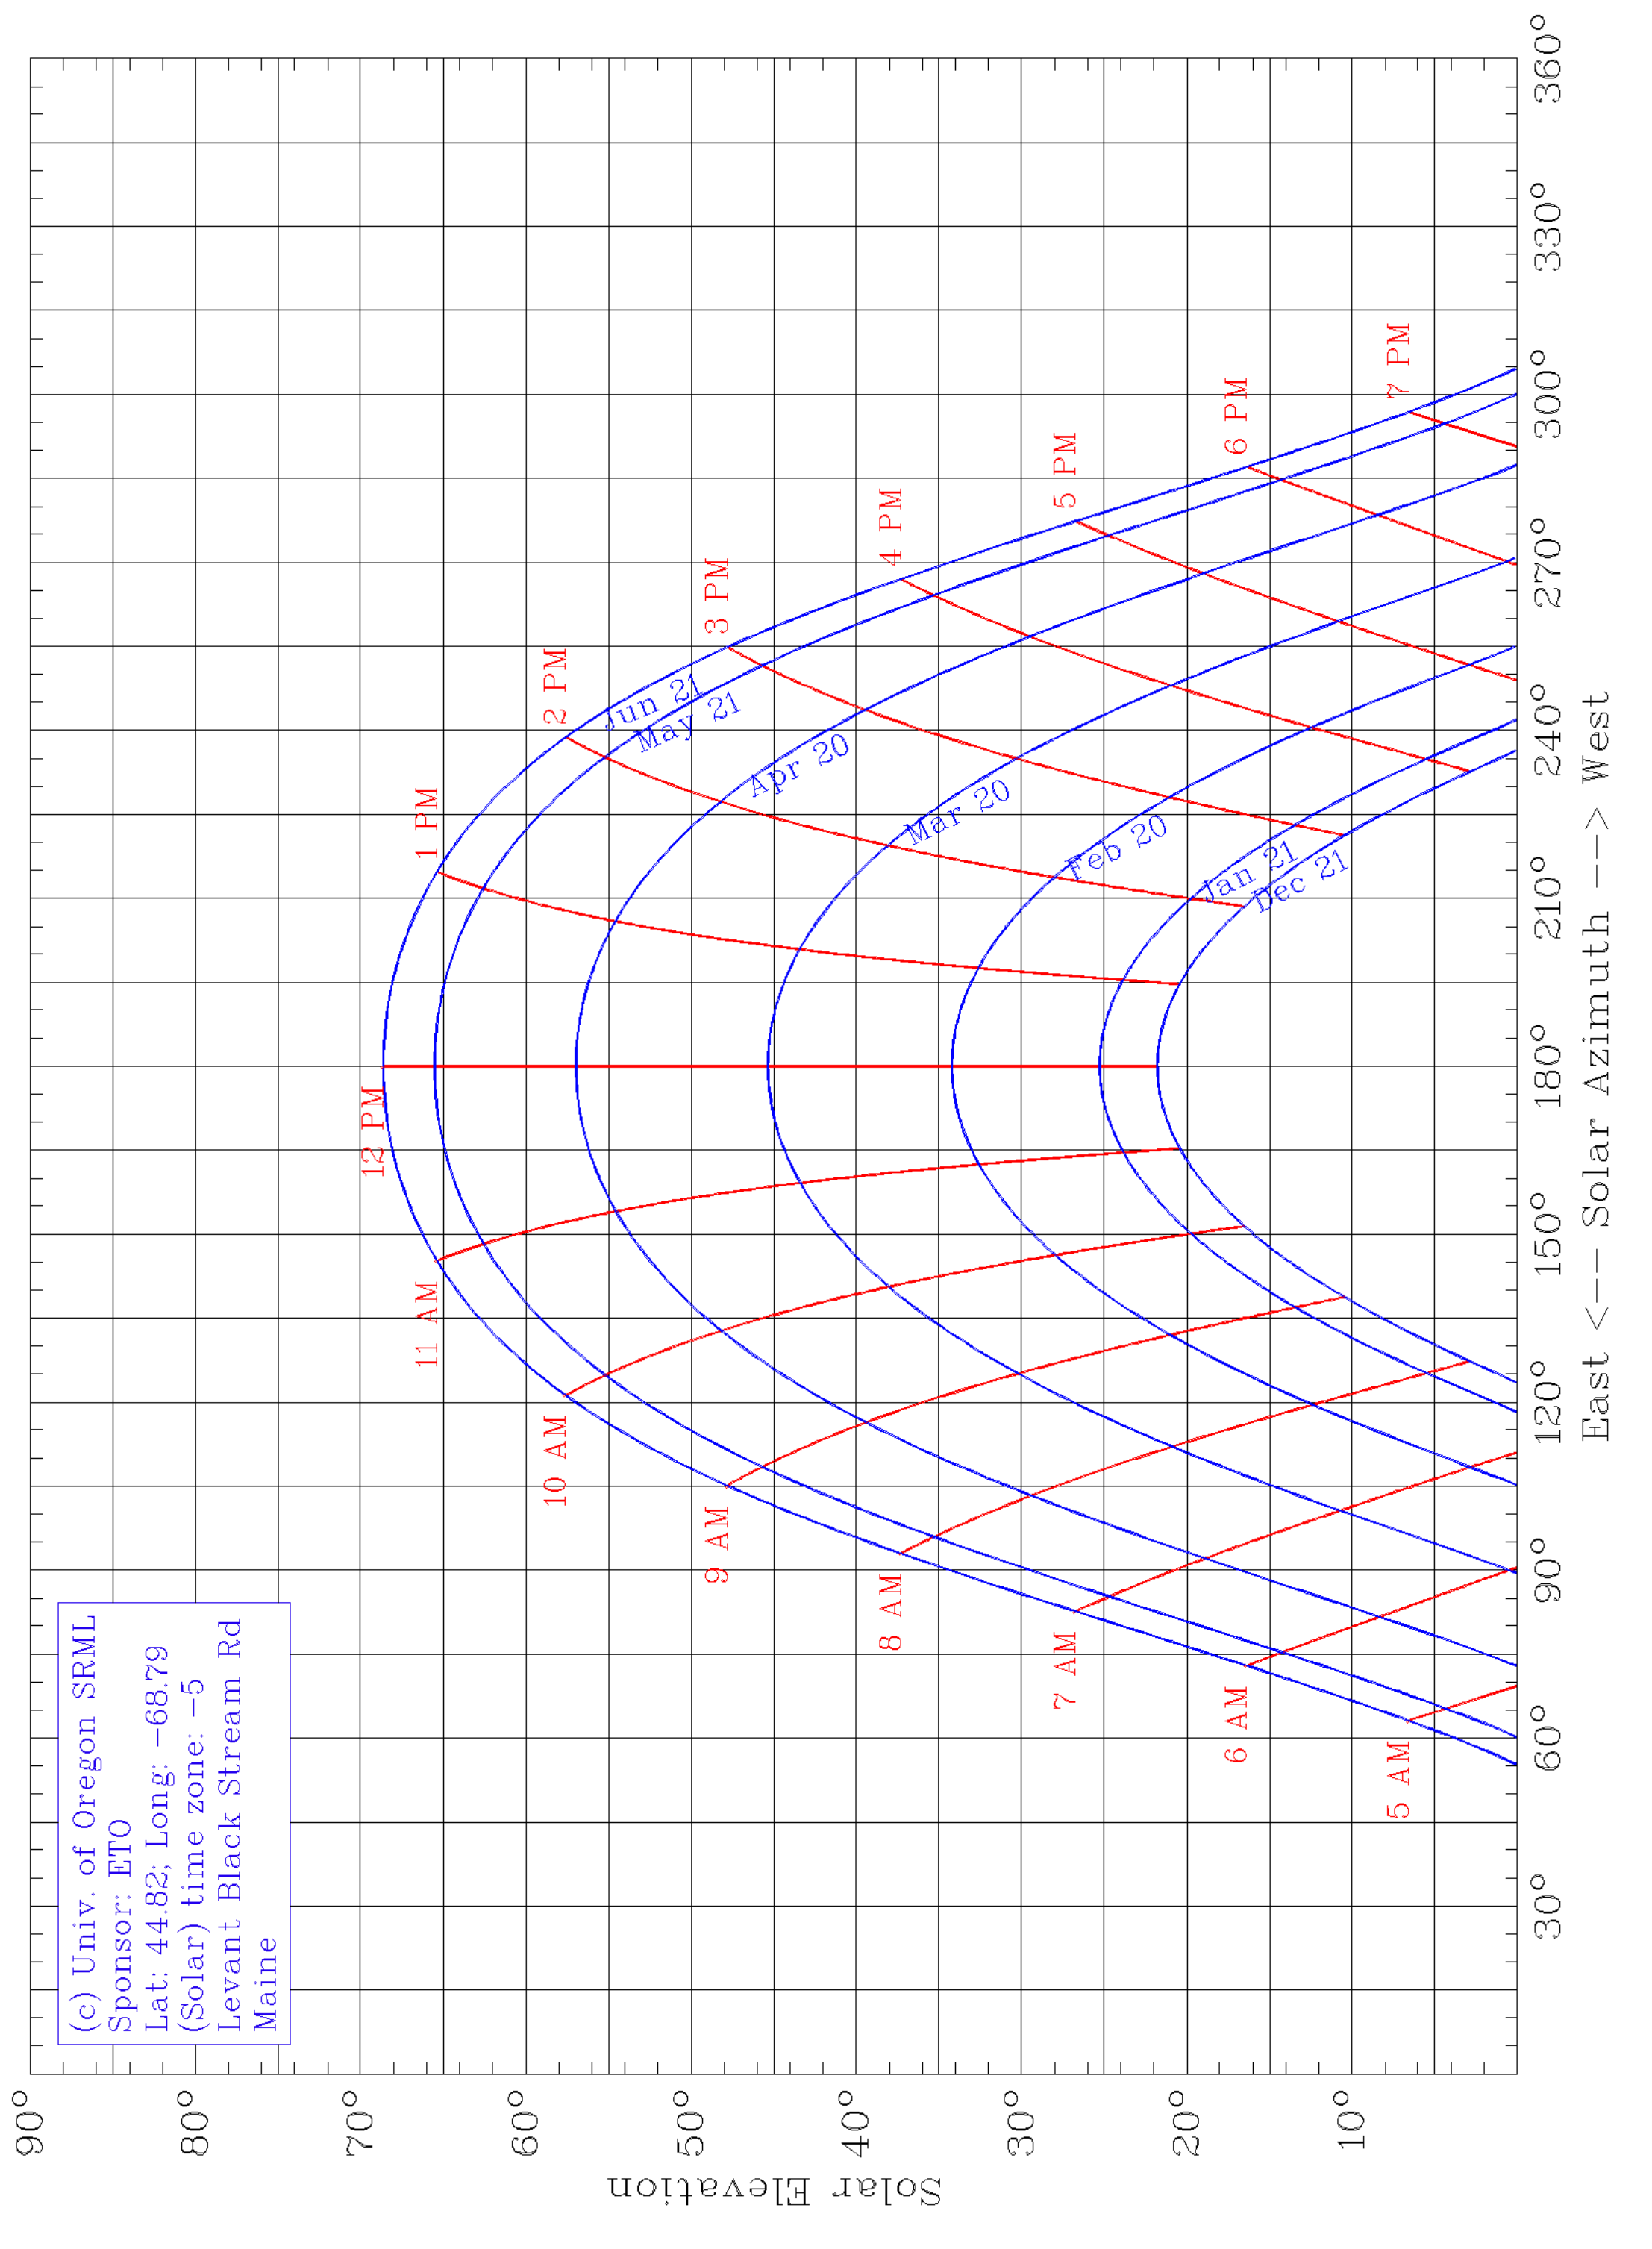

(c) Univ. of Oregon SRML
Sponsor: ETO
Lat: 44.82; Long: -68.79
(Solar) time zone: -5
Levant Black Stream Rd
Maine

East <--- Solar Azimuth ---> West