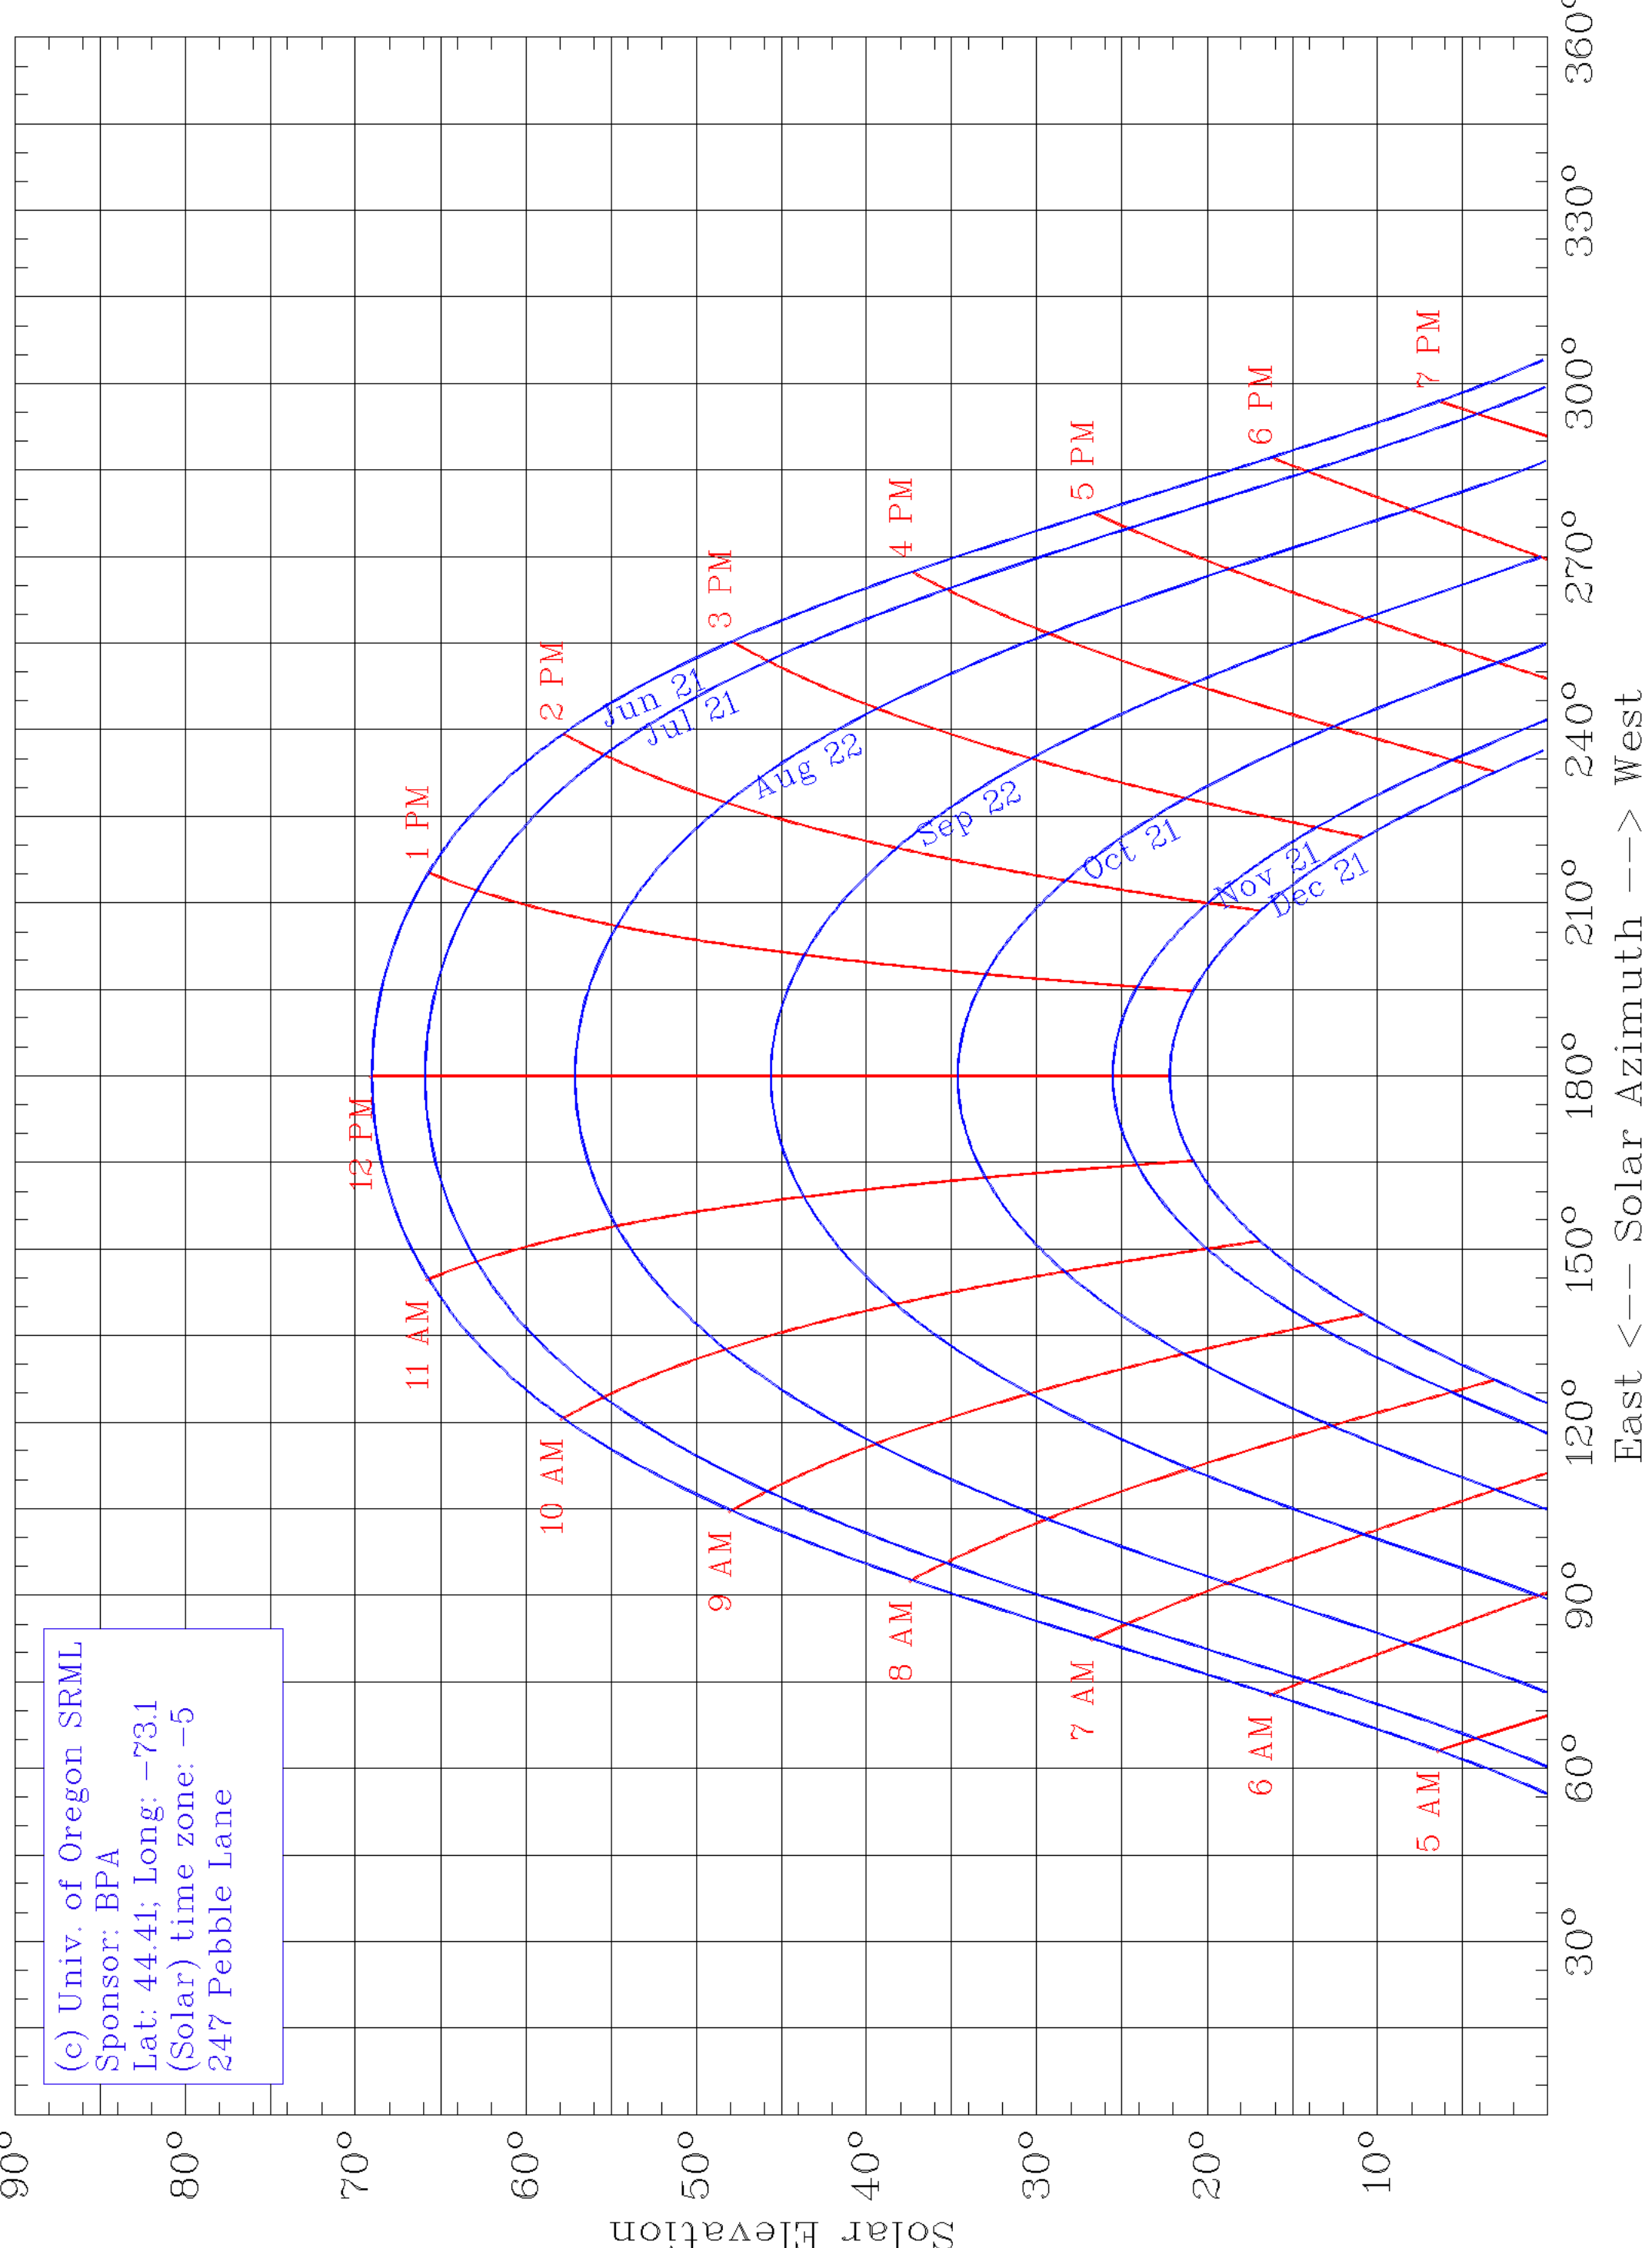

(c) Univ. of Oregon SRML
Sponsor: BPA
Lat: 44.41; Long: -73.1
(Solar) time zone: -5
247 Pebble Lane

East <--- Solar Azimuth ---> West