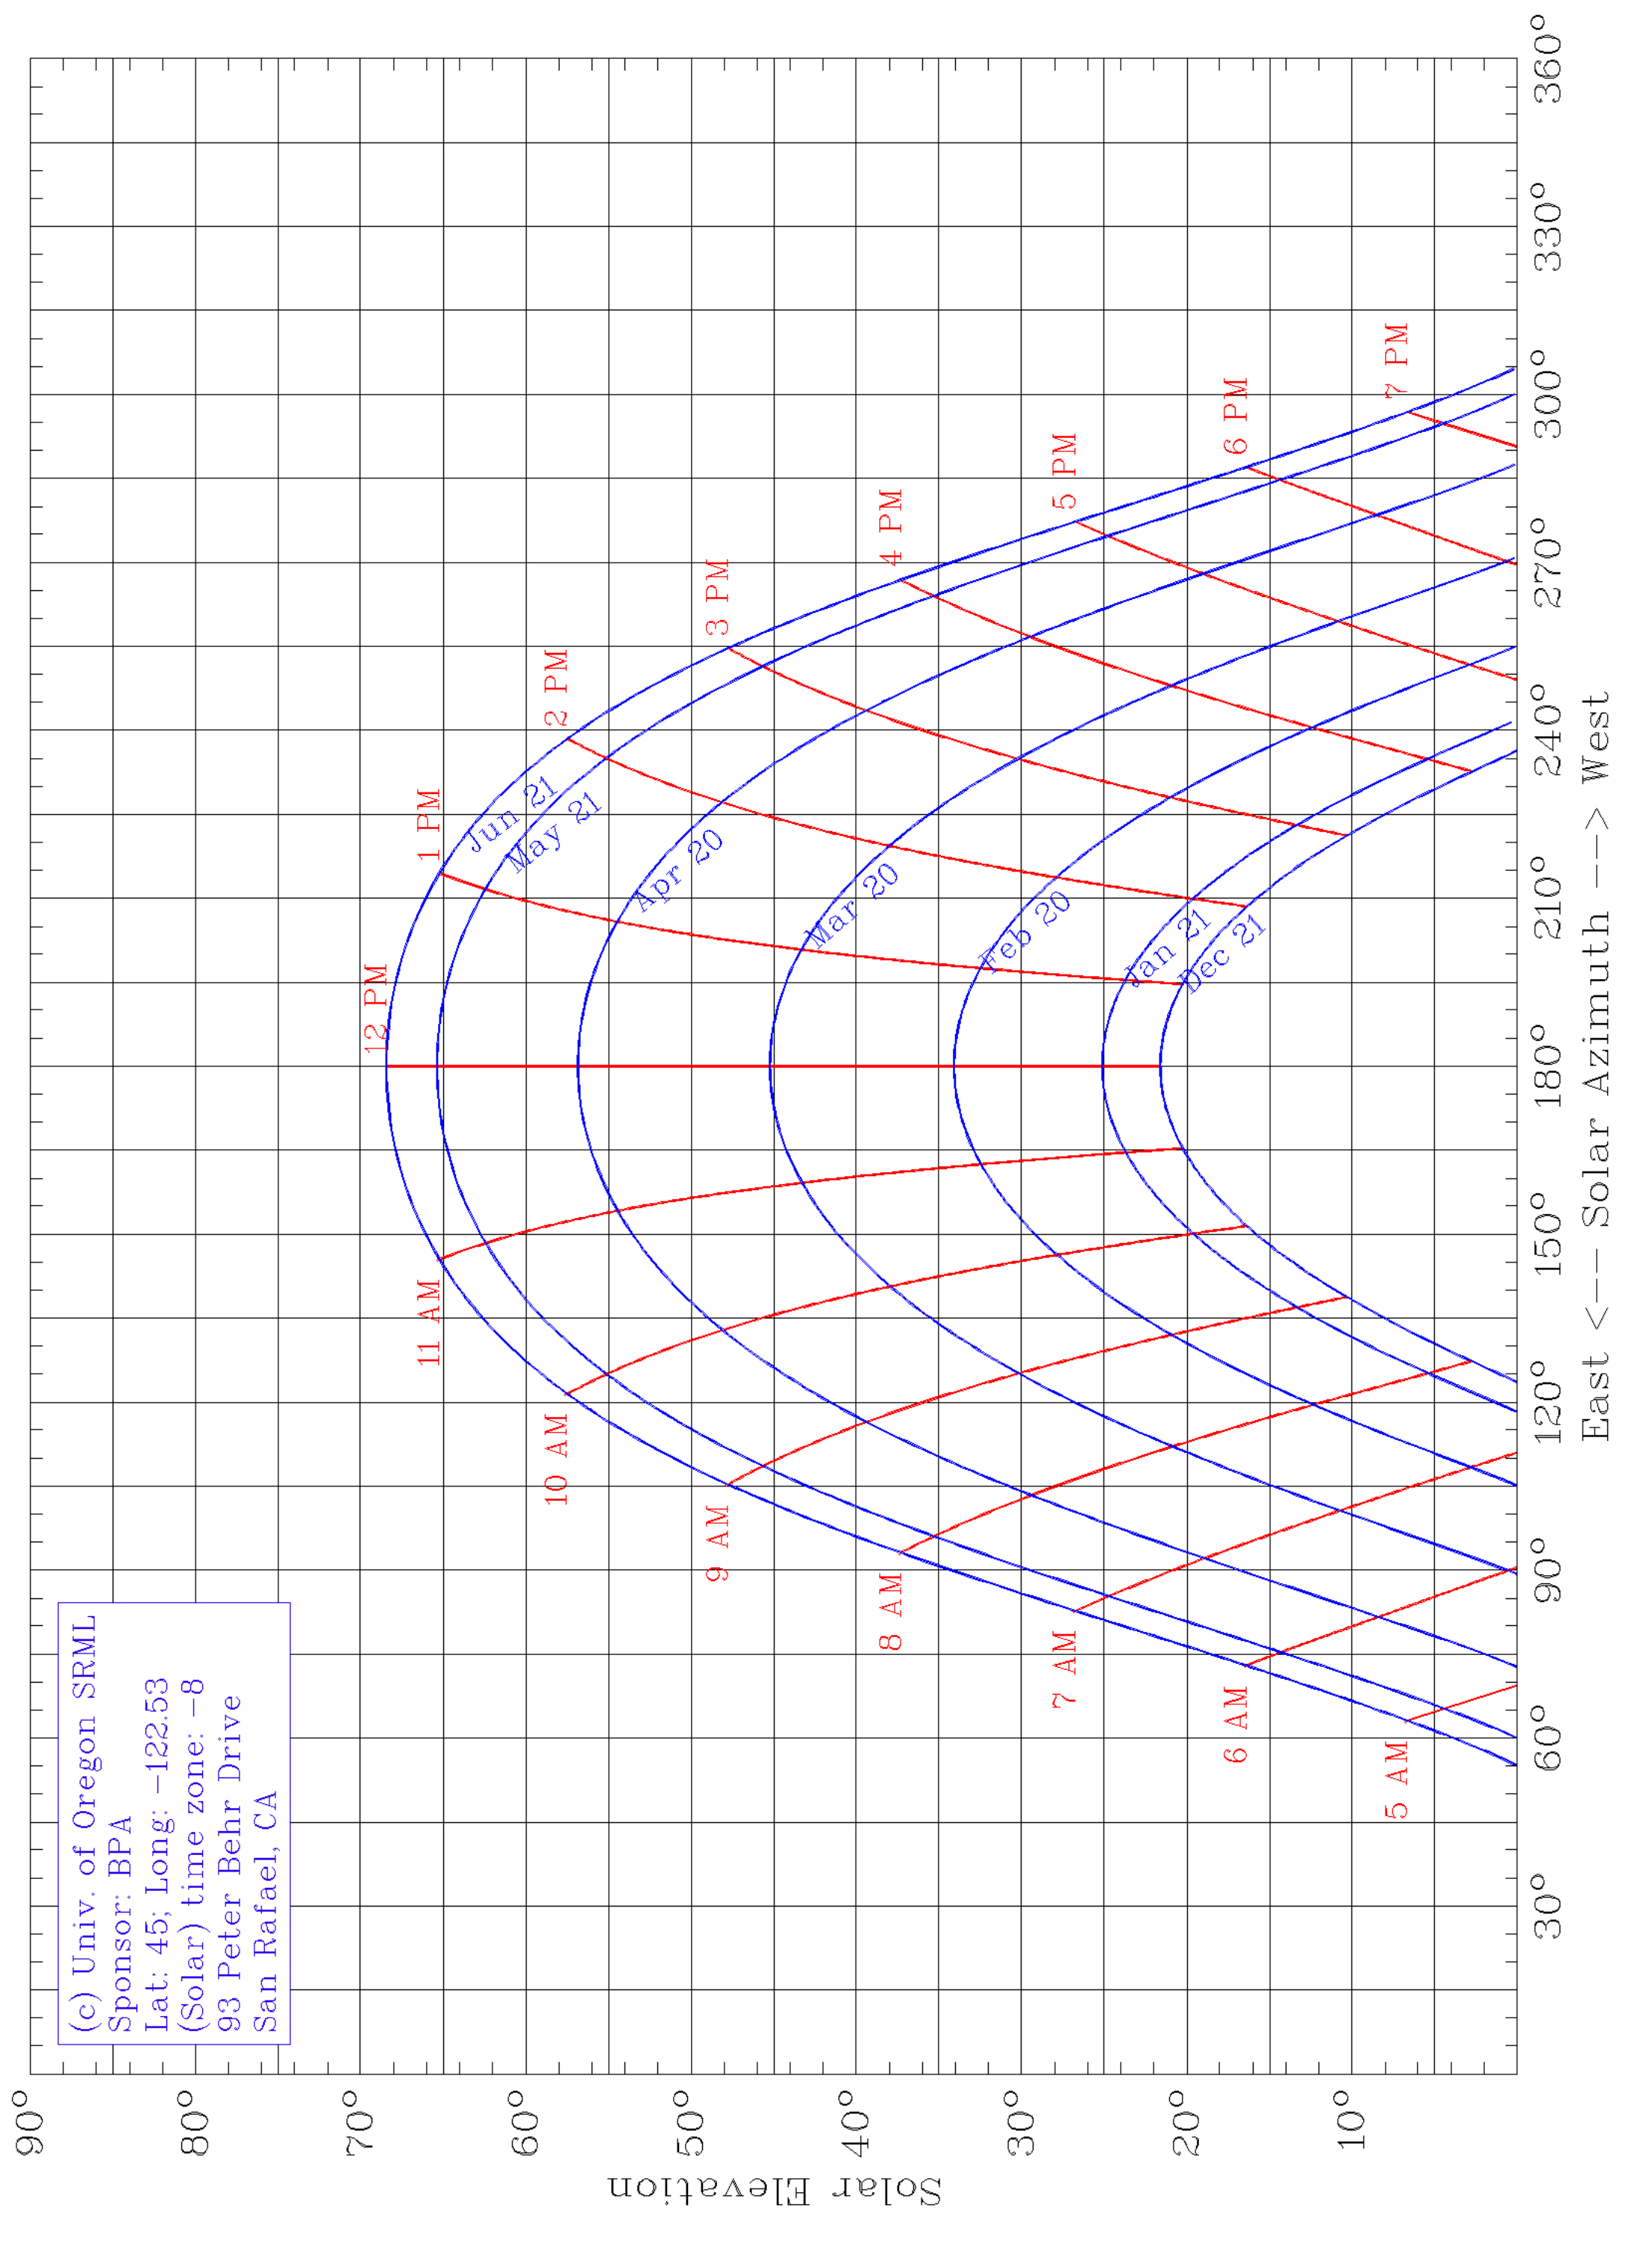

(c) Univ. of Oregon SRML  
Sponsor: BPA  
Lat: 45; Long: -122.53  
(Solar) time zone: -8  
93 Peter Behr Drive  
San Rafael, CA

East <--- Solar Azimuth ---> West