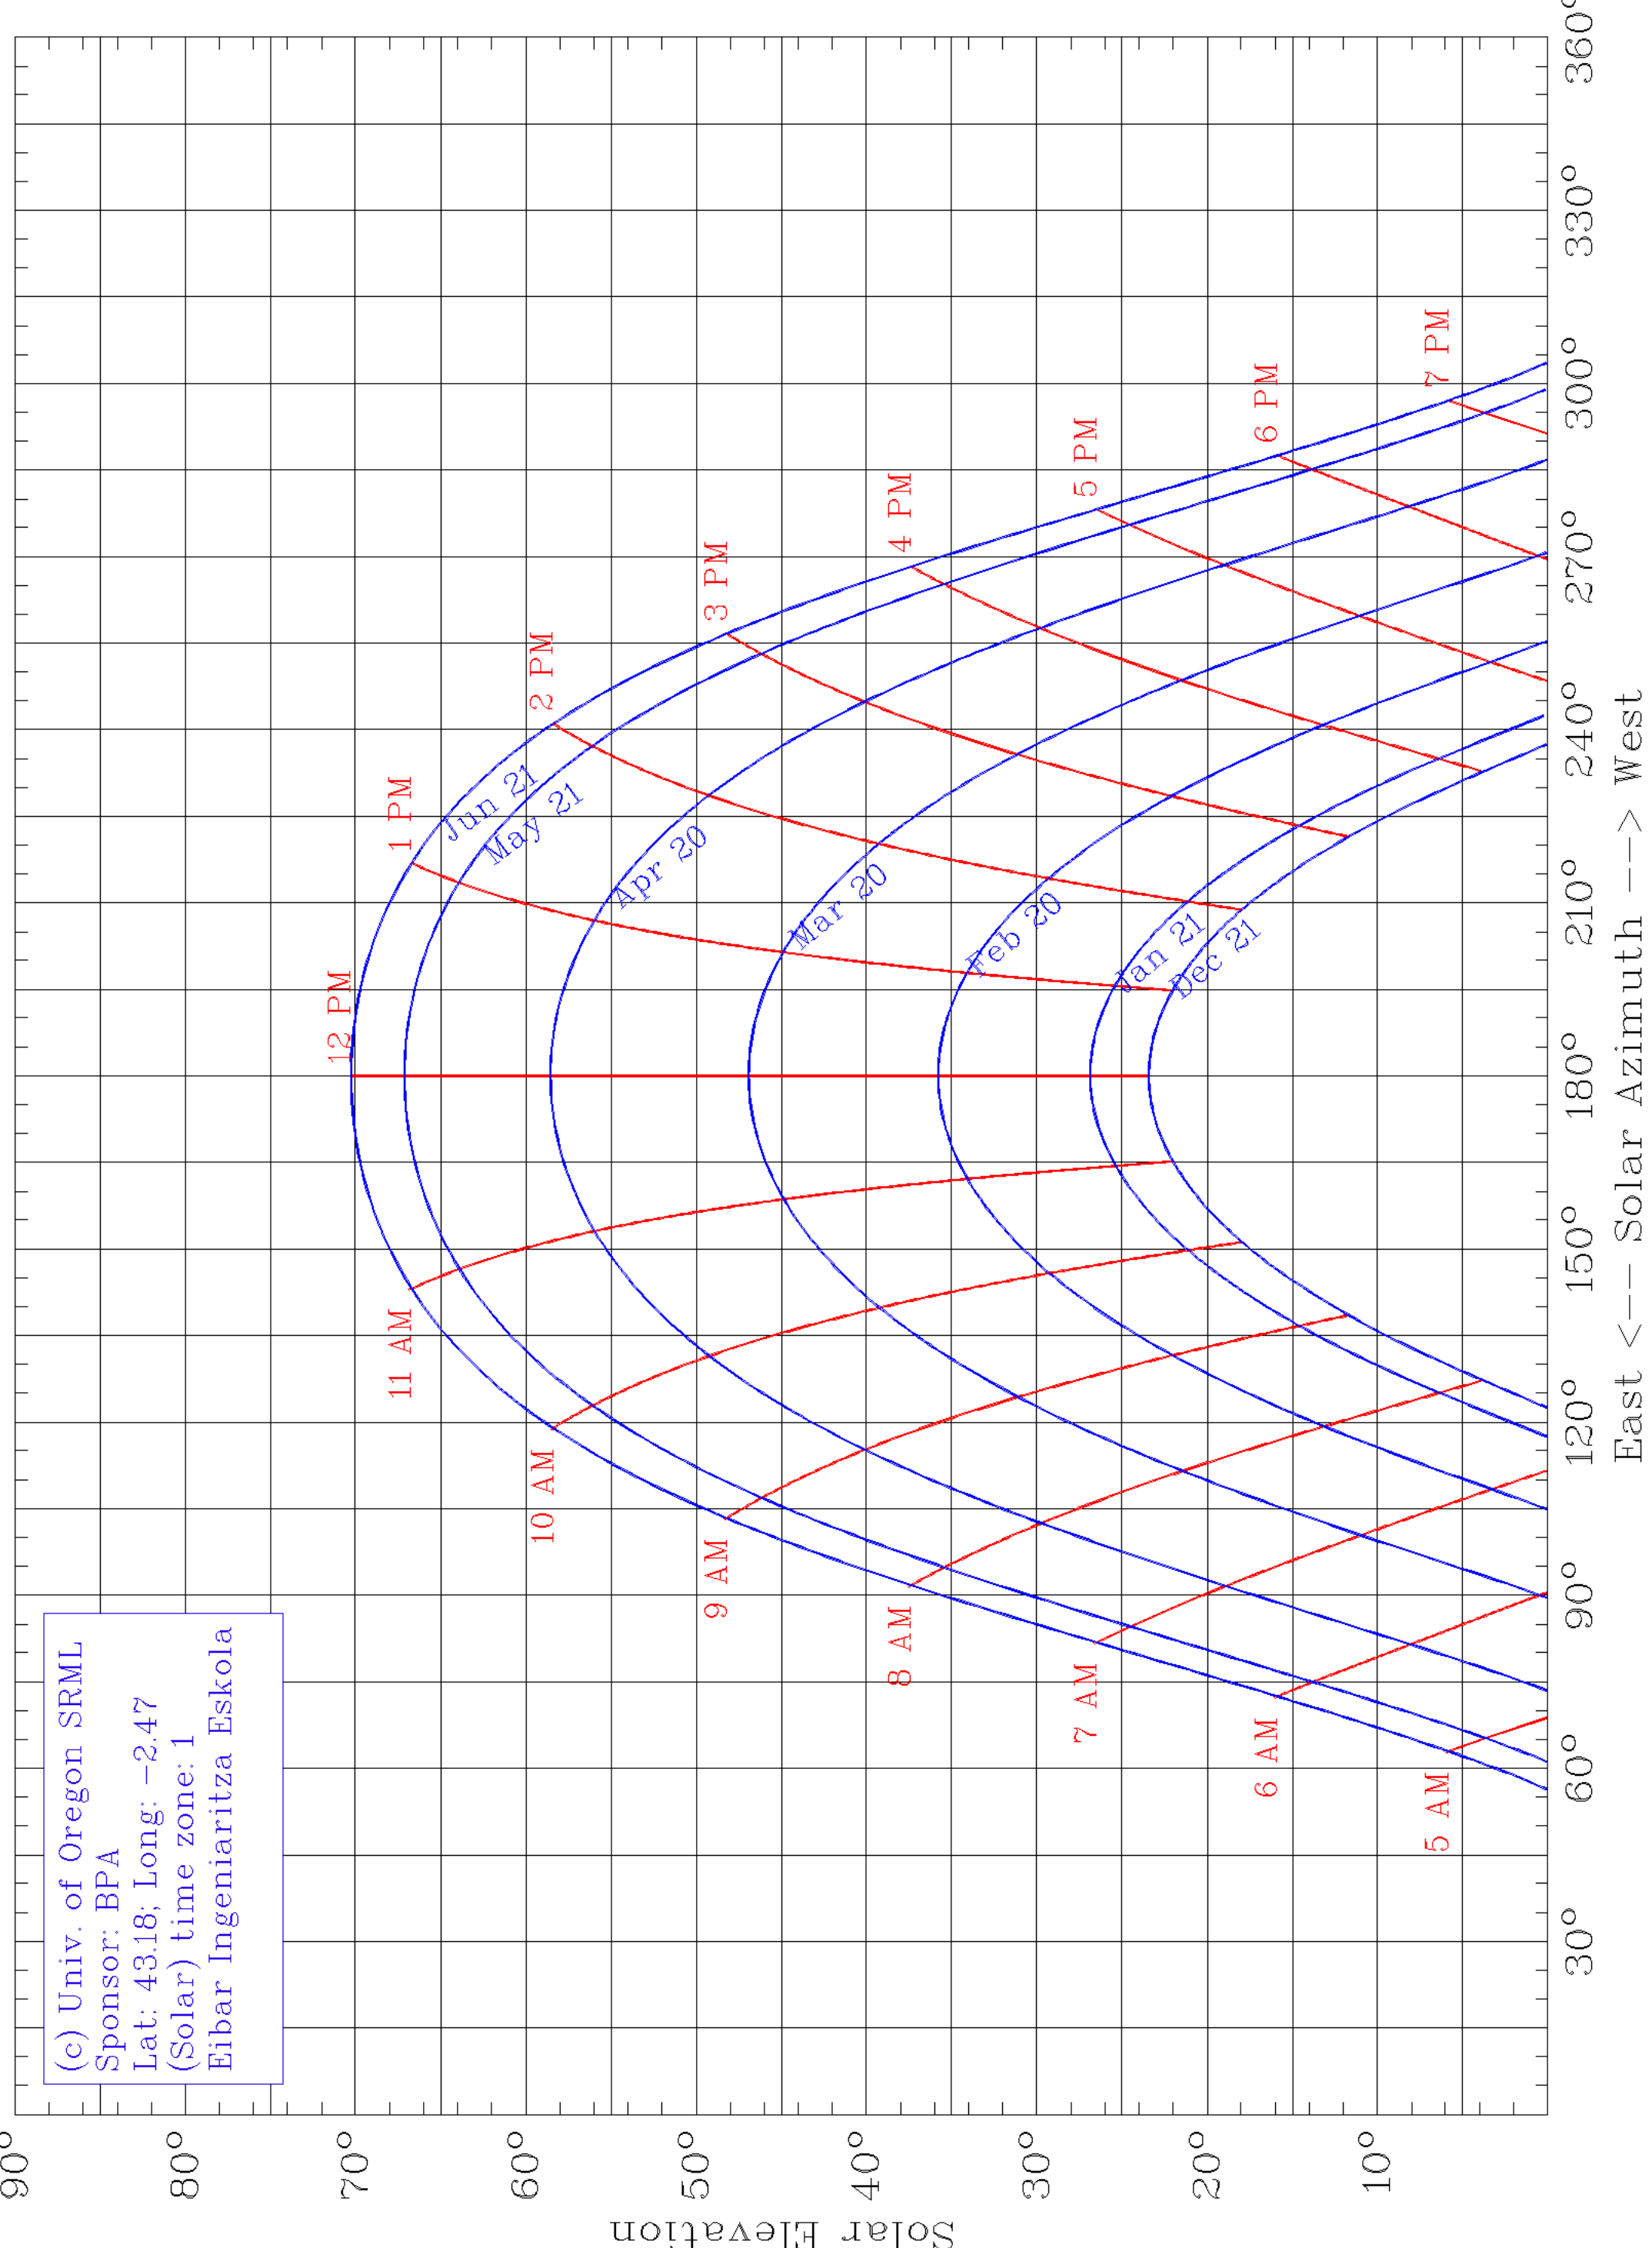

(c) Univ. of Oregon SRML
Sponsor: BPA
Lat: 43.18; Long: -2.47
(Solar) time zone: 1
Eibar Ingeniaritza Eskola

East <--- Solar Azimuth ---> West